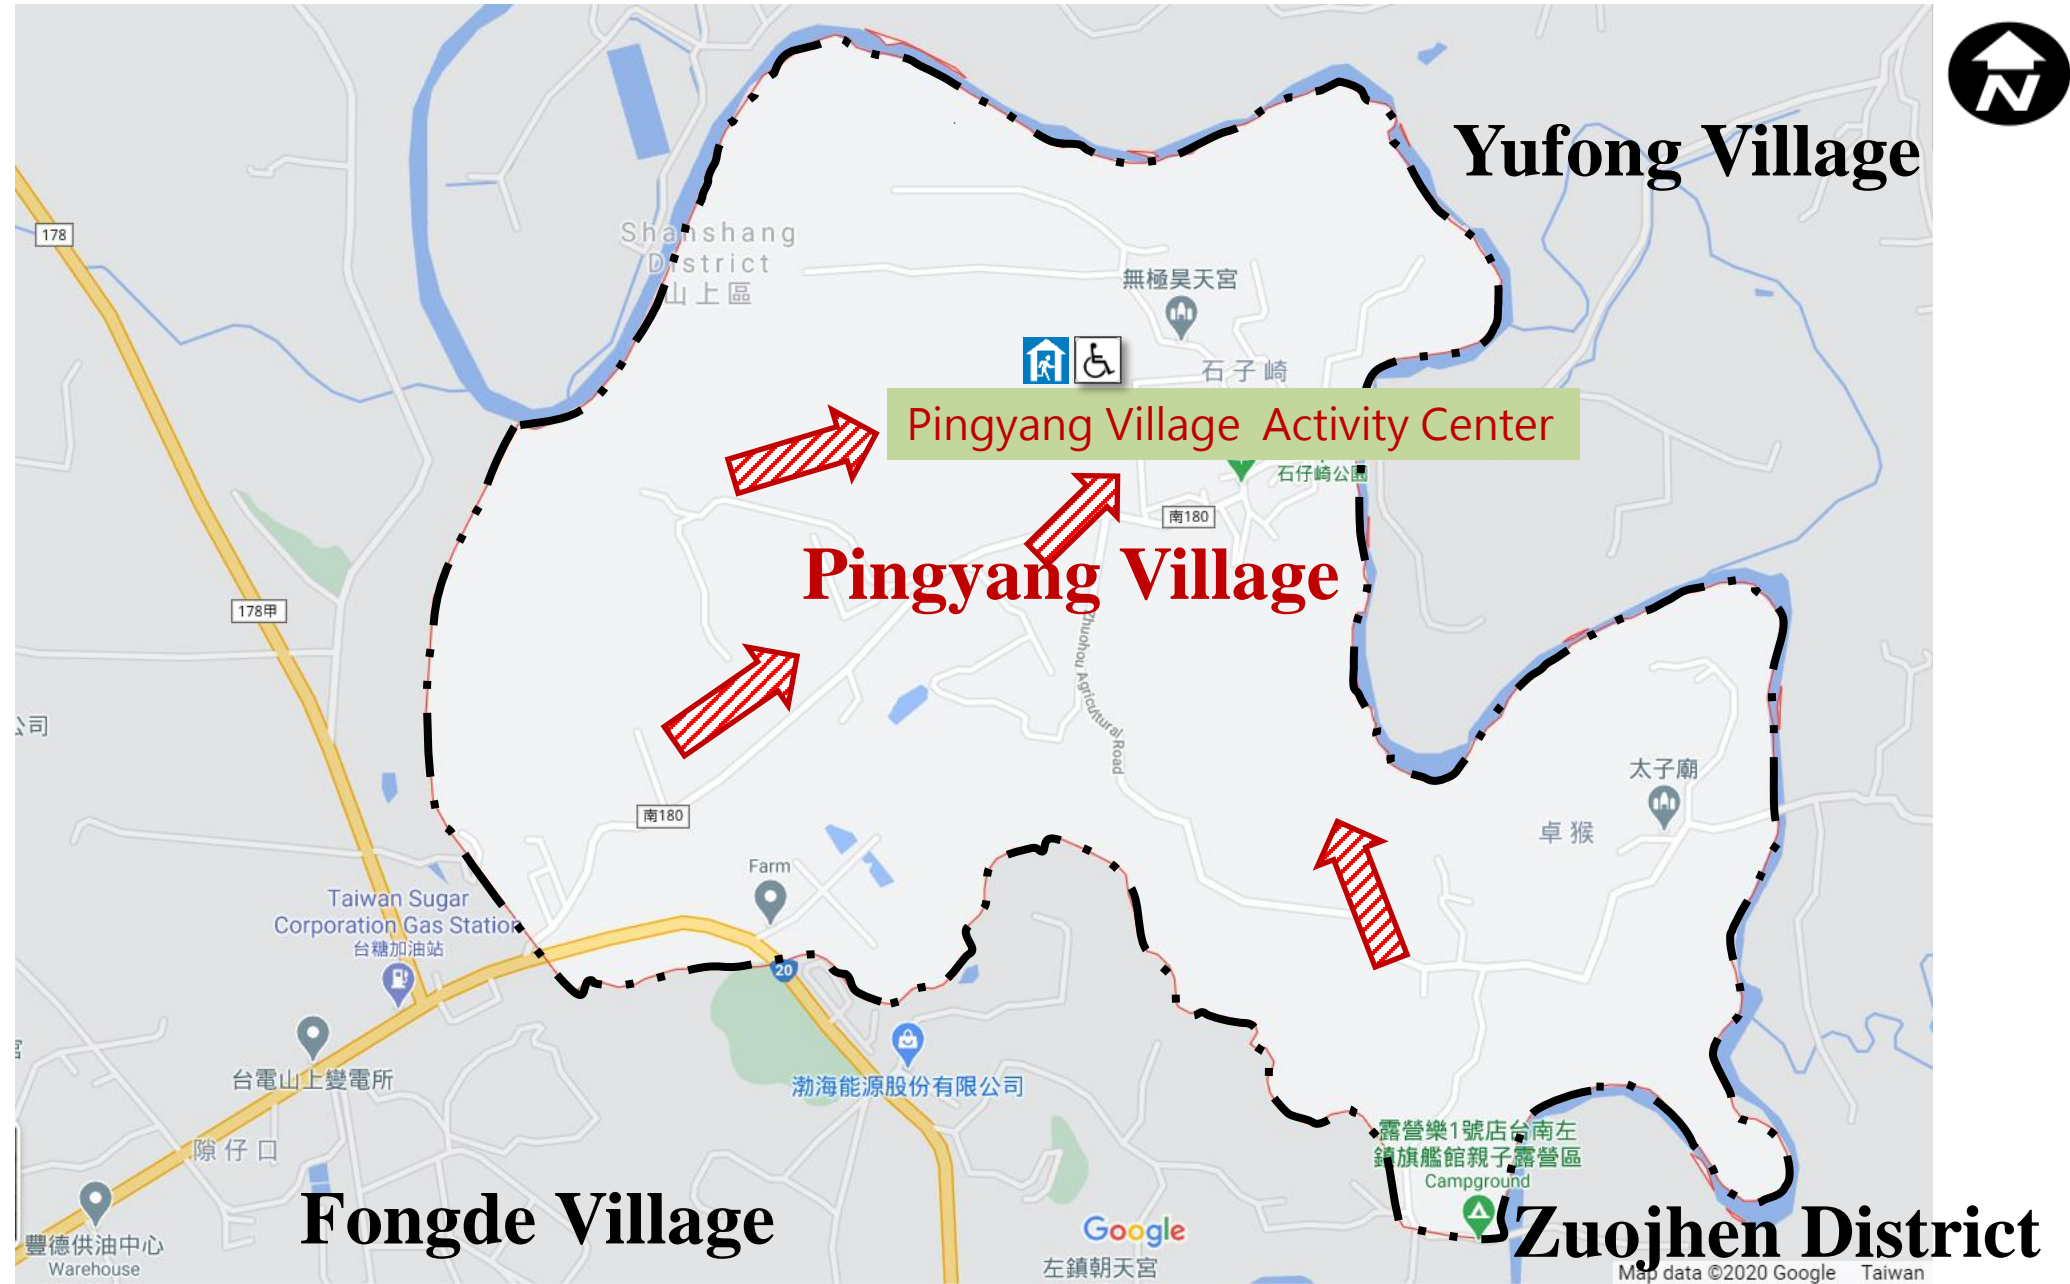

Disaster Evacuation Map of Pingyang Village, Shanshang District, Tainan City

Contact Information

District location

Disaster Notification Units

- Tainan City Emergency Operations Center
  Tel : 06-6569119, 06-2989119
- Shanshang Emergency Operations Center Tel:06-5781801
- Fire Department :119
- Police Station :110
- Residents' Helpline :1999

Emergent Contact Person

Chief of Village : Mr. Tung,Chen-Hsi
TEL (O) : 06-5782726
TEL (H) : 06-5782726
Mobile:0937-364-686

Disaster Control Information Services

- National Fire Agency, the Ministry of the Interior Affairs
  <http://www.nfa.gov.tw>
- Tainan City Government Fire Bureau
  <http://119.tainan.gov.tw/>
- Shanshang District Office
  <http://www.tainan.gov.tw/Shanshang_D/>
- Tainan city government notices Disaster Response
  <http://disaster.tainan.gov.tw>

Evacuation principle

- Floods: shelter in place or vertical evacuation or go to shelter
- Earthquake: go to an open space or shelter

Shelters

1.Pingyang Village Activity Center
Address : No.48, Pingyang Vil., Shanshang Dist.,Tainan City
Mobile : 0937364686

Update January 2025

Legends	roadway	graphic		faculty			
	Provincial Highway	Evacuation Direction	disabled space	Earthquake Shelter in Buildings	Fire Department	Materials	Communication facilities
	Vil. road	For Earthquake	Temple	Shelter for typhoon and Flood	Police Station	Water	Inundation Detector Sensor
	District Border	For typhoon and Flood	Elementary School	Shelter for Tsunami	Hospital	Helicopter Pad	Air Defense Shelter
	Village Border	For Tsunami	Landmark	Shelter for Mudslides	Disability welfare institutions	Emergency Operation Center	Sandbags
	For Mudslides		Multi-function Shelter	Elderly welfare agencies	Rescue equipment	Earthquake Shelter in Open Space