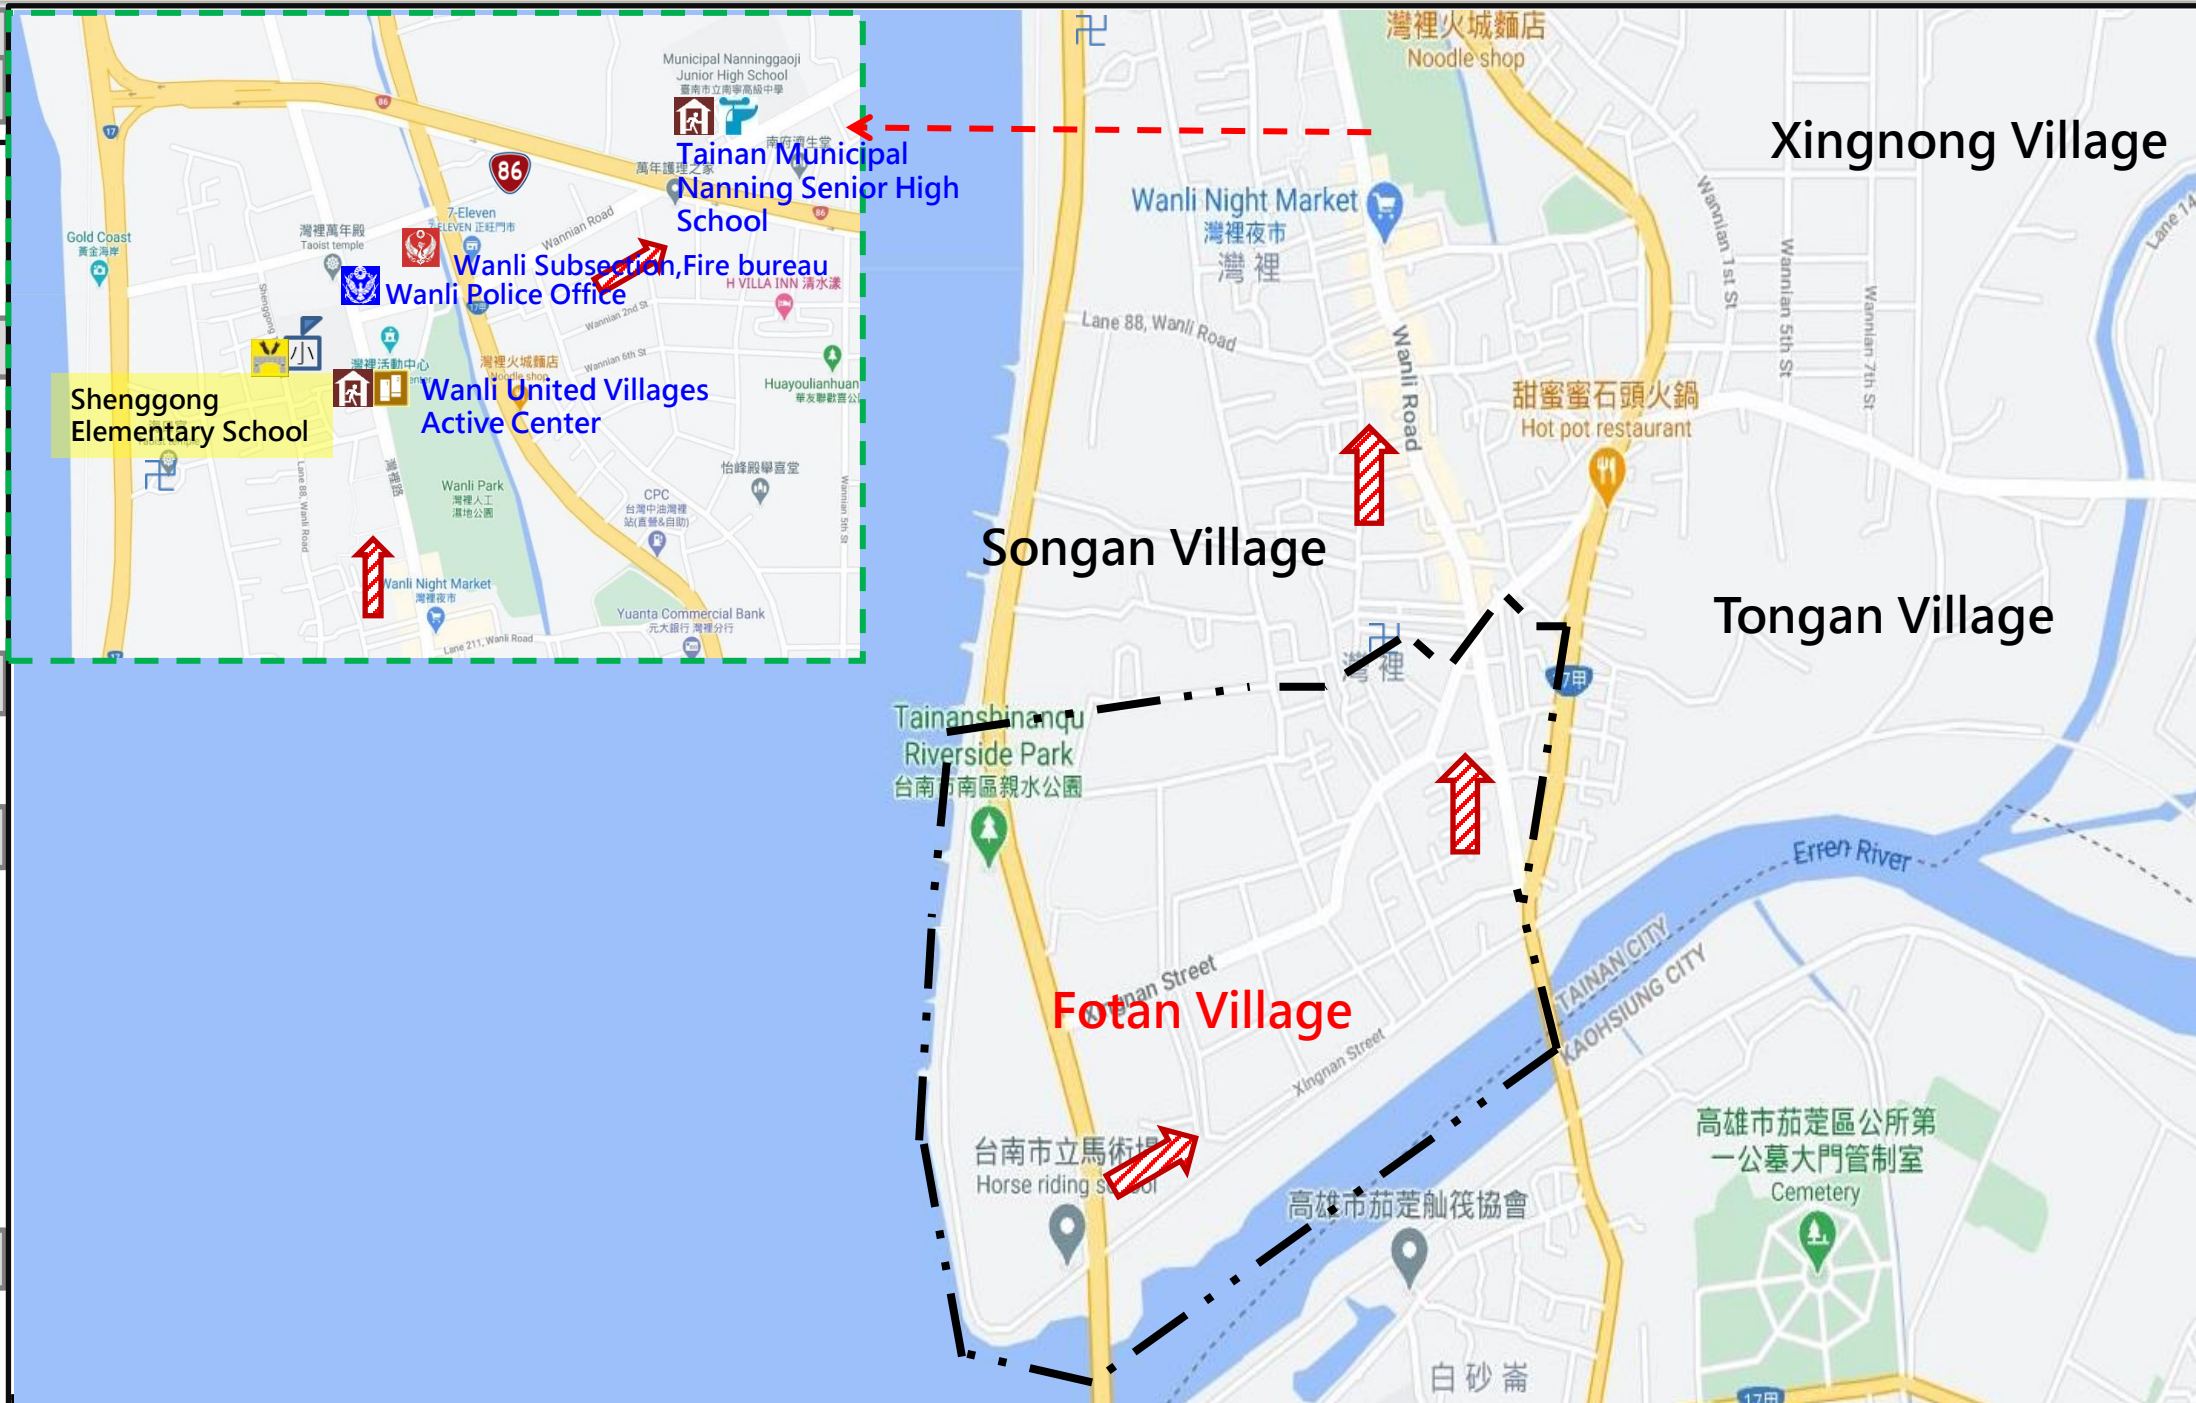

Emergency Evacuation Map of Fotan Village, South District, Tainan City

Information Table

The Map of Administrative District

Notification Unit

- Tainan Emergency Operation Center
  MinZhi Tel :06-6569119
  YongHua Tel :06-2989119
- Tainan Emergency Operation Center
  Tel : 06-2910126#123、286
- Fire Bureau Tel :119
- Police Department Tel :110
- Citizen Helpline :1999

Emergency Contact person

Chief of Fotan Village: YEH JUI JUNG
Tel : 2965917
Phone Number : 0910826809

Emergency Information website

- National Fire Agency, Ministry Of The Interior
  <http://www.nfa.gov.tw>
- Tainan City Government Fire Bureau
  <http://119.tainan.gov.tw/>
- South District Office Tainan City
  <http://www.tnsouth.gov.tw>
- Tainan City Government Disaster Posting Website
  <http://disaster.tainan.gov.tw>
- Tainan City Antiaircraft Evacuation Area
  <https://reurl.cc/4yNbOX>

Refuge Principle

- **Flood** : Take refuge in higher place. When in lower place, go to the Emergency Shelter.
- **Earthquake** : go to broad space or parks.
- **Tsunami** : Take refuge in higher place.

Emergency Shelter

1. Wanli United Villages Active Center
   Address: No. 67, Wanli Rd.
   Tel: 06-2627799
2. Tainan Municipal Nanning Senior High School
   Address: No. 167, Wannian Rd.
   Tel: 06-2622458

Made in Jan, 2023 ,Tainan City Government

Legend	Road	Sign		Facilities			
	Provincial Highway	Evacuation Route	barrier-free-equipment	Multi-function Shelter in Buildings	Fire Station	Supplies Reserve place	Communication Equipment Place
	Provincial Highway	Apply to Earthquake	Temple	Multi-function Shelter in Open Space	Police Station	Draw-off Point	Vehicle and people Transfer Post
	Expressway	Apply to Flood	Elementary School	Earthquake Shelter in Open Space	Hospital	Helicopter Pad	Garbage Assembly Area
	Administrative District Line	Apply to Tsunami	Landmark	Inundation Detector Sensor	Disabled welfare organization	Emergency Operation Center	Sand Bag Placing Location
Vil. Dividing Line	Apply to Mudslides		Air Defense Shelter	Senior Welfare Organization	Rescuing Equipment Place