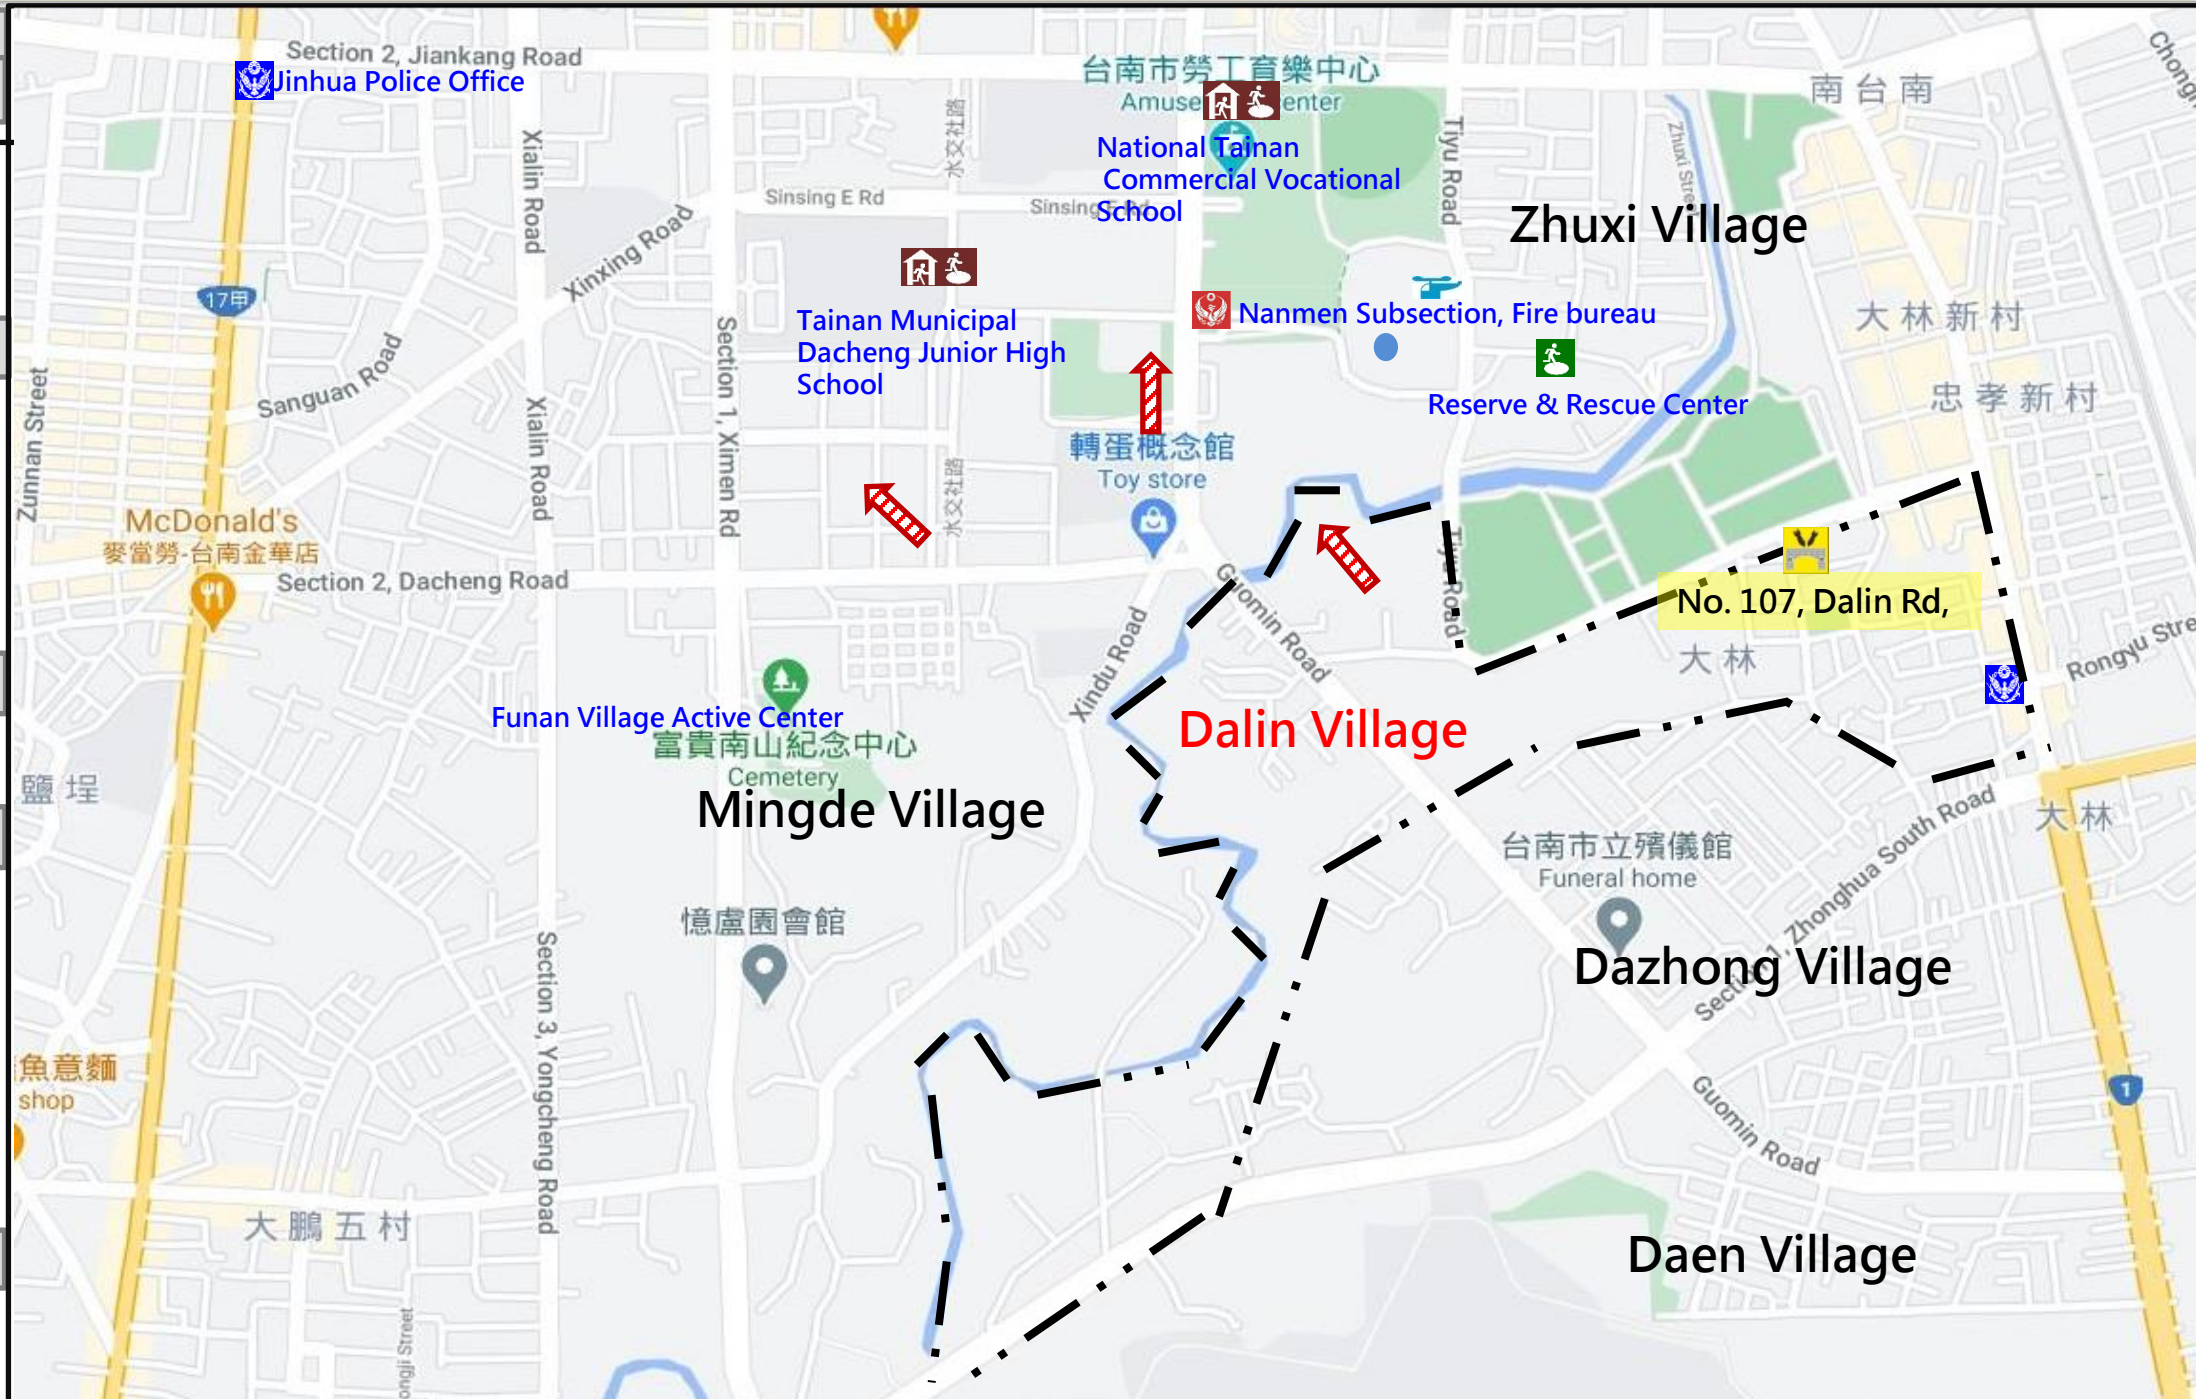

Emergency Evacuation Map of Dalin Village, South District, Tainan City

Information Table

The Map of Administrative District

Notification Unit

- Tainan Emergency Operation Center
  MinZhi Tel :06-6569119
  YongHua Tel :06-2989119
- Tainan Emergency Operation Center
  Tel : 06-2910126#123、286
- Fire Bureau Tel :119
- Police Department Tel :110
- Citizen Helpline :1999

Emergency Contact person

Chief of Dalin Village: LIU, XIANG-MING
Tel : 2157314
Phone Number : 0937495959

Emergency Information website

- National Fire Agency, Ministry Of The Interior
  <http://www.nfa.gov.tw>
- Tainan City Government Fire Bureau
  <http://119.tainan.gov.tw/>
- South District Office Tainan City
  <http://www.tnsouth.gov.tw>
- Tainan City Government Disaster Posting Website
  <http://disaster.tainan.gov.tw>
- Tainan City Antiaircraft Evacuation Area
  <https://reurl.cc/4yNbOX>

Refuge Principle

- **Flood** : Take refuge in higher place. When in lower place, go to the Emergency Shelter.
- **Earthquake** : go to broad space or parks.
- **Tsunami** : Take refuge in higher place.

Emergency Shelter

1. National Tainan Commercial Vocational School
   Address: No.327, Jiankang Rd. Sec.1
   Tel: 06-2617123
2. Tainan Municipal Dacheng Junior High School
   Address: No306, Ximen Rd. Sec.1
   Tel: 06-2630011

Made in Jan, 2023 ,Tainan City Government

	Road	Sign		Facilities			
Legend	Provincial Highway	Evacuation Route	barrier-free-equipment	Multi-function Shelter in Buildings	Fire Station	Supplies Reserve place	Communication Equipment Place
	Provincial Highway	Apply to Earthquake	Temple	Multi-function Shelter in Open Space	Police Station	Draw-off Point	Vehicle and people Transfer Post
	Administrative District Line	Apply to Flood	Elementary School	Earthquake Shelter in Open Space	Hospital	Helicopter Pad	Garbage Assembly Area
	Vil. Dividing Line	Apply to Tsunami	Landmark	Inundation Detector Sensor	Disabled welfare organization	Emergency Operation Center	Sand Bag Placing Location
		Apply to Mudslides		Air Defense Shelter	Senior Welfare Organization	Rescuing Equipment Place