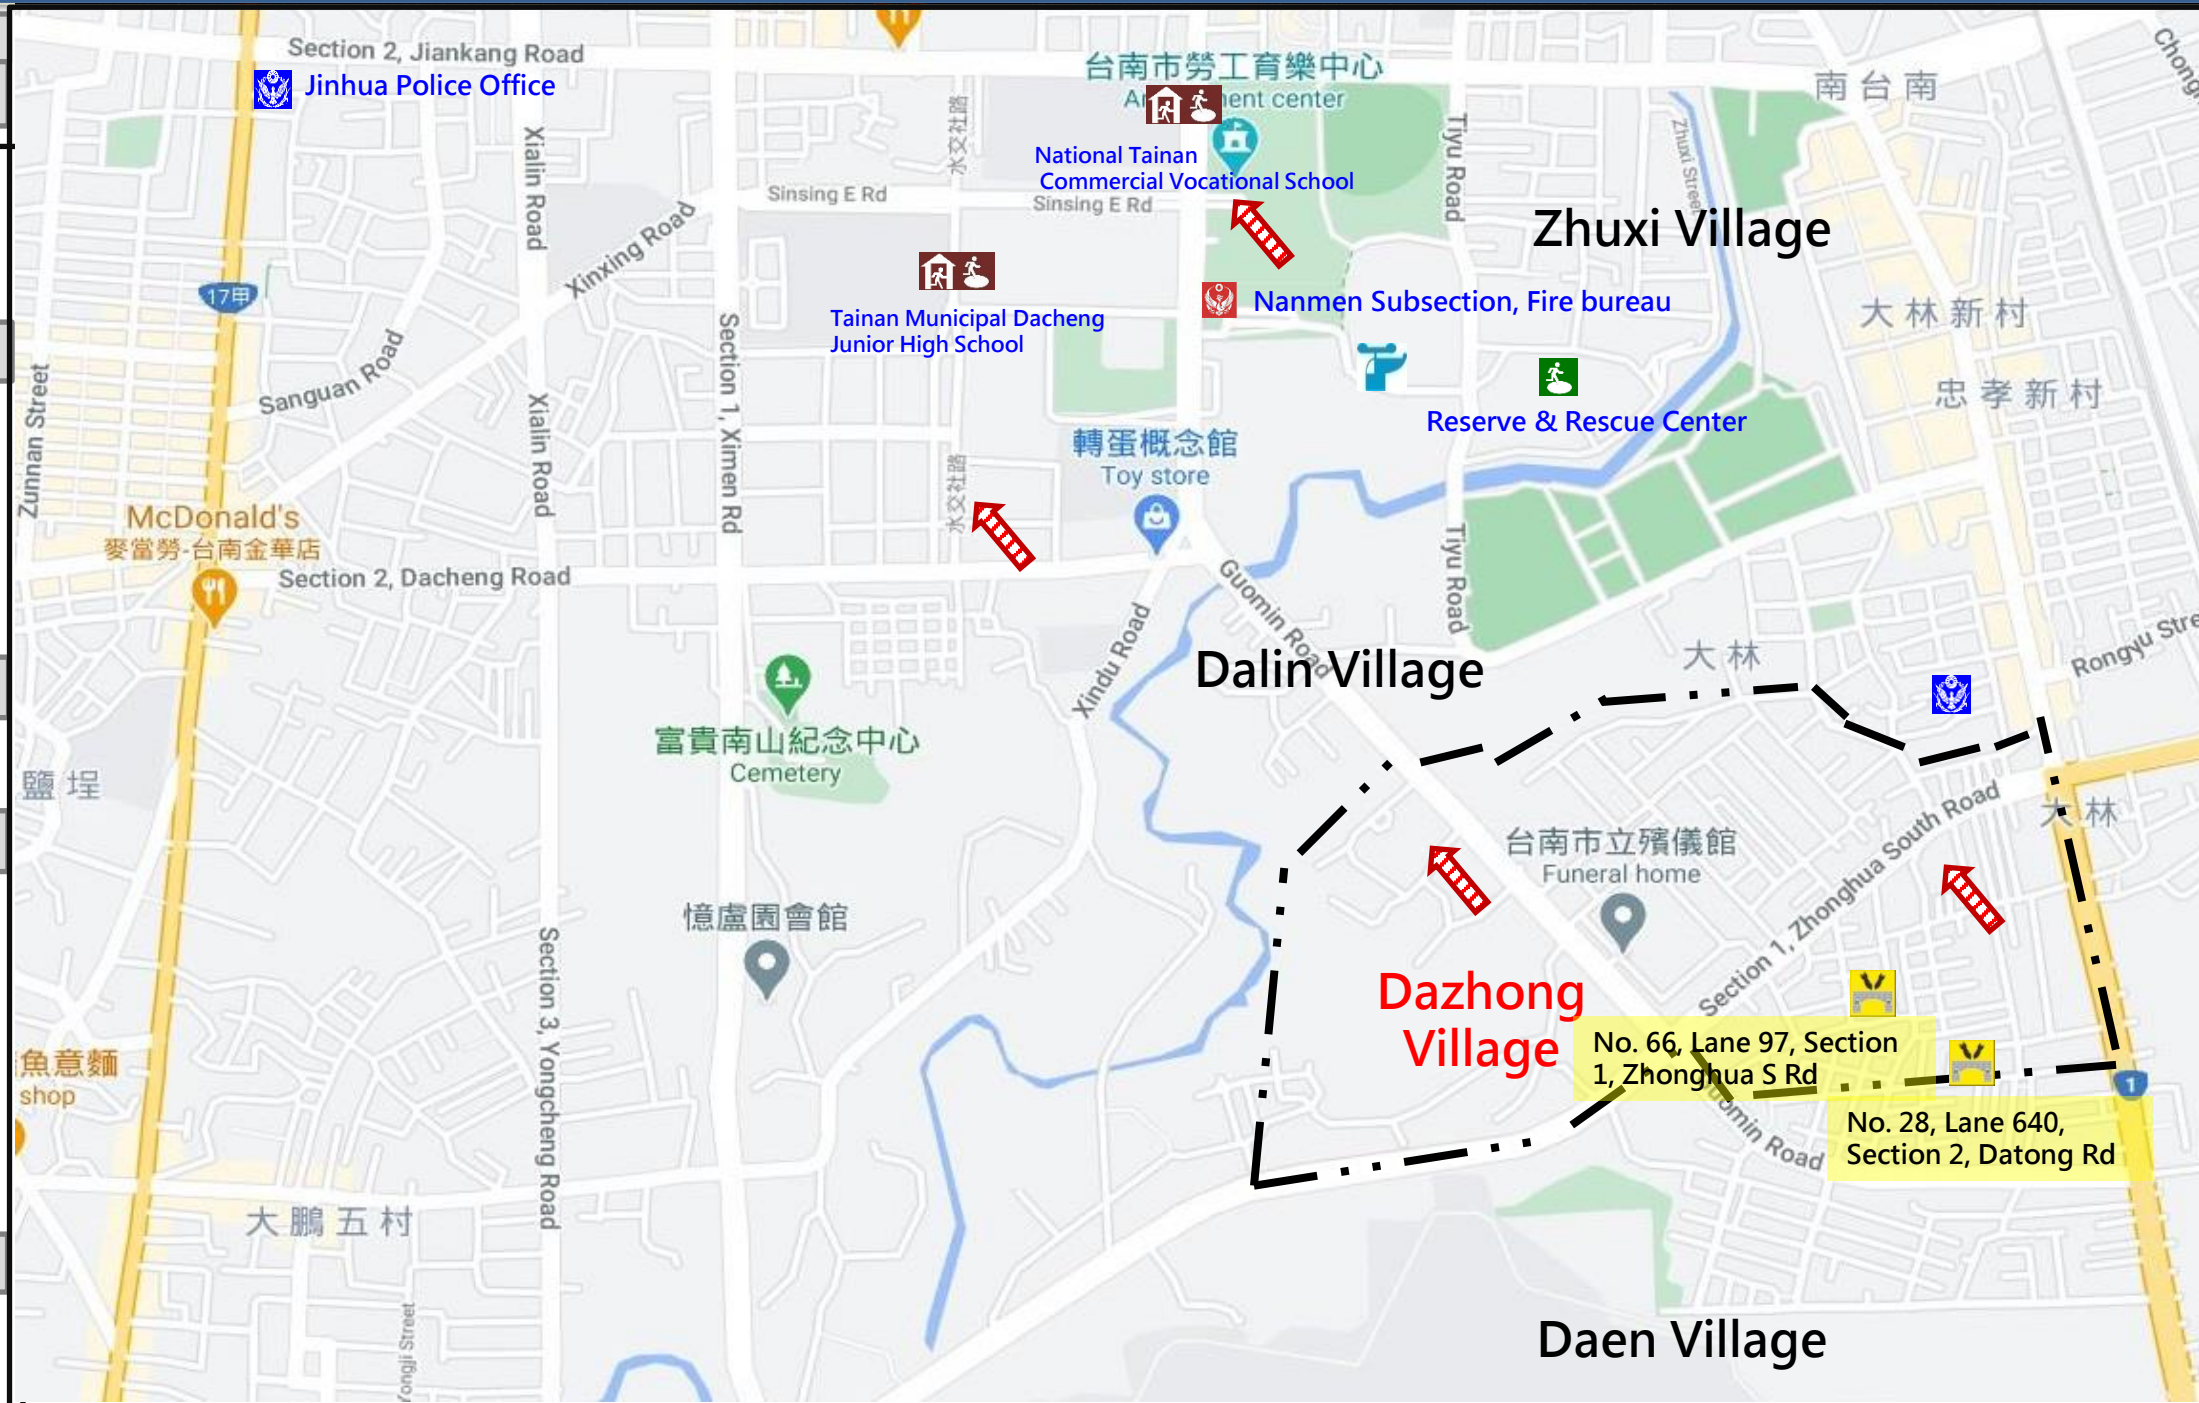

Emergency Evacuation Map of Dazhong Village, South District, Tainan City

Information Table

The Map of Administrative District

Notification Unit

- Tainan Emergency Operation Center
  MinZhi Tel :06-6569119
  YongHua Tel :06-2989119
- Tainan Emergency Operation Center
  Tel : 06-2910126#123、286
- Fire Bureau Tel :119
- Police Department Tel :110
- Citizen Helpline :1999

Emergency Contact person

Chief of Dazhong Village: XU, ZHI-XIONG
Tel : 2686152
Phone Number : 0988228610

Emergency Information website

- National Fire Agency, Ministry Of The Interior
  <http://www.nfa.gov.tw>
- Tainan City Government Fire Bureau
  <http://119.tainan.gov.tw/>
- South District Office Tainan City
  <http://www.tnsouth.gov.tw>
- Tainan City Government Disaster Posting Website
  <http://disaster.tainan.gov.tw>
- Tainan City Antiaircraft Evacuation Area
  <https://reurl.cc/4yNbOX>

Refuge Principle

- **Flood** : Take refuge in higher place. When in lower place, go to the Emergency Shelter.
- **Earthquake** : go to broad space or parks.
- **Tsunami** : Take refuge in higher place.

Emergency Shelter

1. National Tainan Commercial Vocational School
   Address: No.327, Jiankang Rd. Sec.1
   Tel: 06-2617123
2. Tainan Municipal Dacheng Junior High School
   Address: No306, Ximen Rd. Sec.1
   Tel: 06-2630011

Made in Jan, 2023 ,Tainan City Government

	Road	Sign	Facilities				
Legend	Provincial Highway	Evacuation Route	barrier-free-equipment	Multi-function Shelter in Buildings	Fire Station	Supplies Reserve place	Communication Equipment Place
	Administrative District Line	Apply to Earthquake	Temple	Multi-function Shelter in Open Space	Police Station	Draw-off Point	Vehicle and people Transfer Post
	Vil. Dividing Line	Apply to Flood	Elementary School	Earthquake Shelter in Open Space	Hospital	Helicopter Pad	Garbage Assembly Area
		Apply to Tsunami	Landmark	Inundation Detector Sensor	Disabled welfare organization	Emergency Operation Center	Sand Bag Placing Location
		Apply to Mudslides		Air Defense Shelter	Senior Welfare Organization	Rescuing Equipment Place