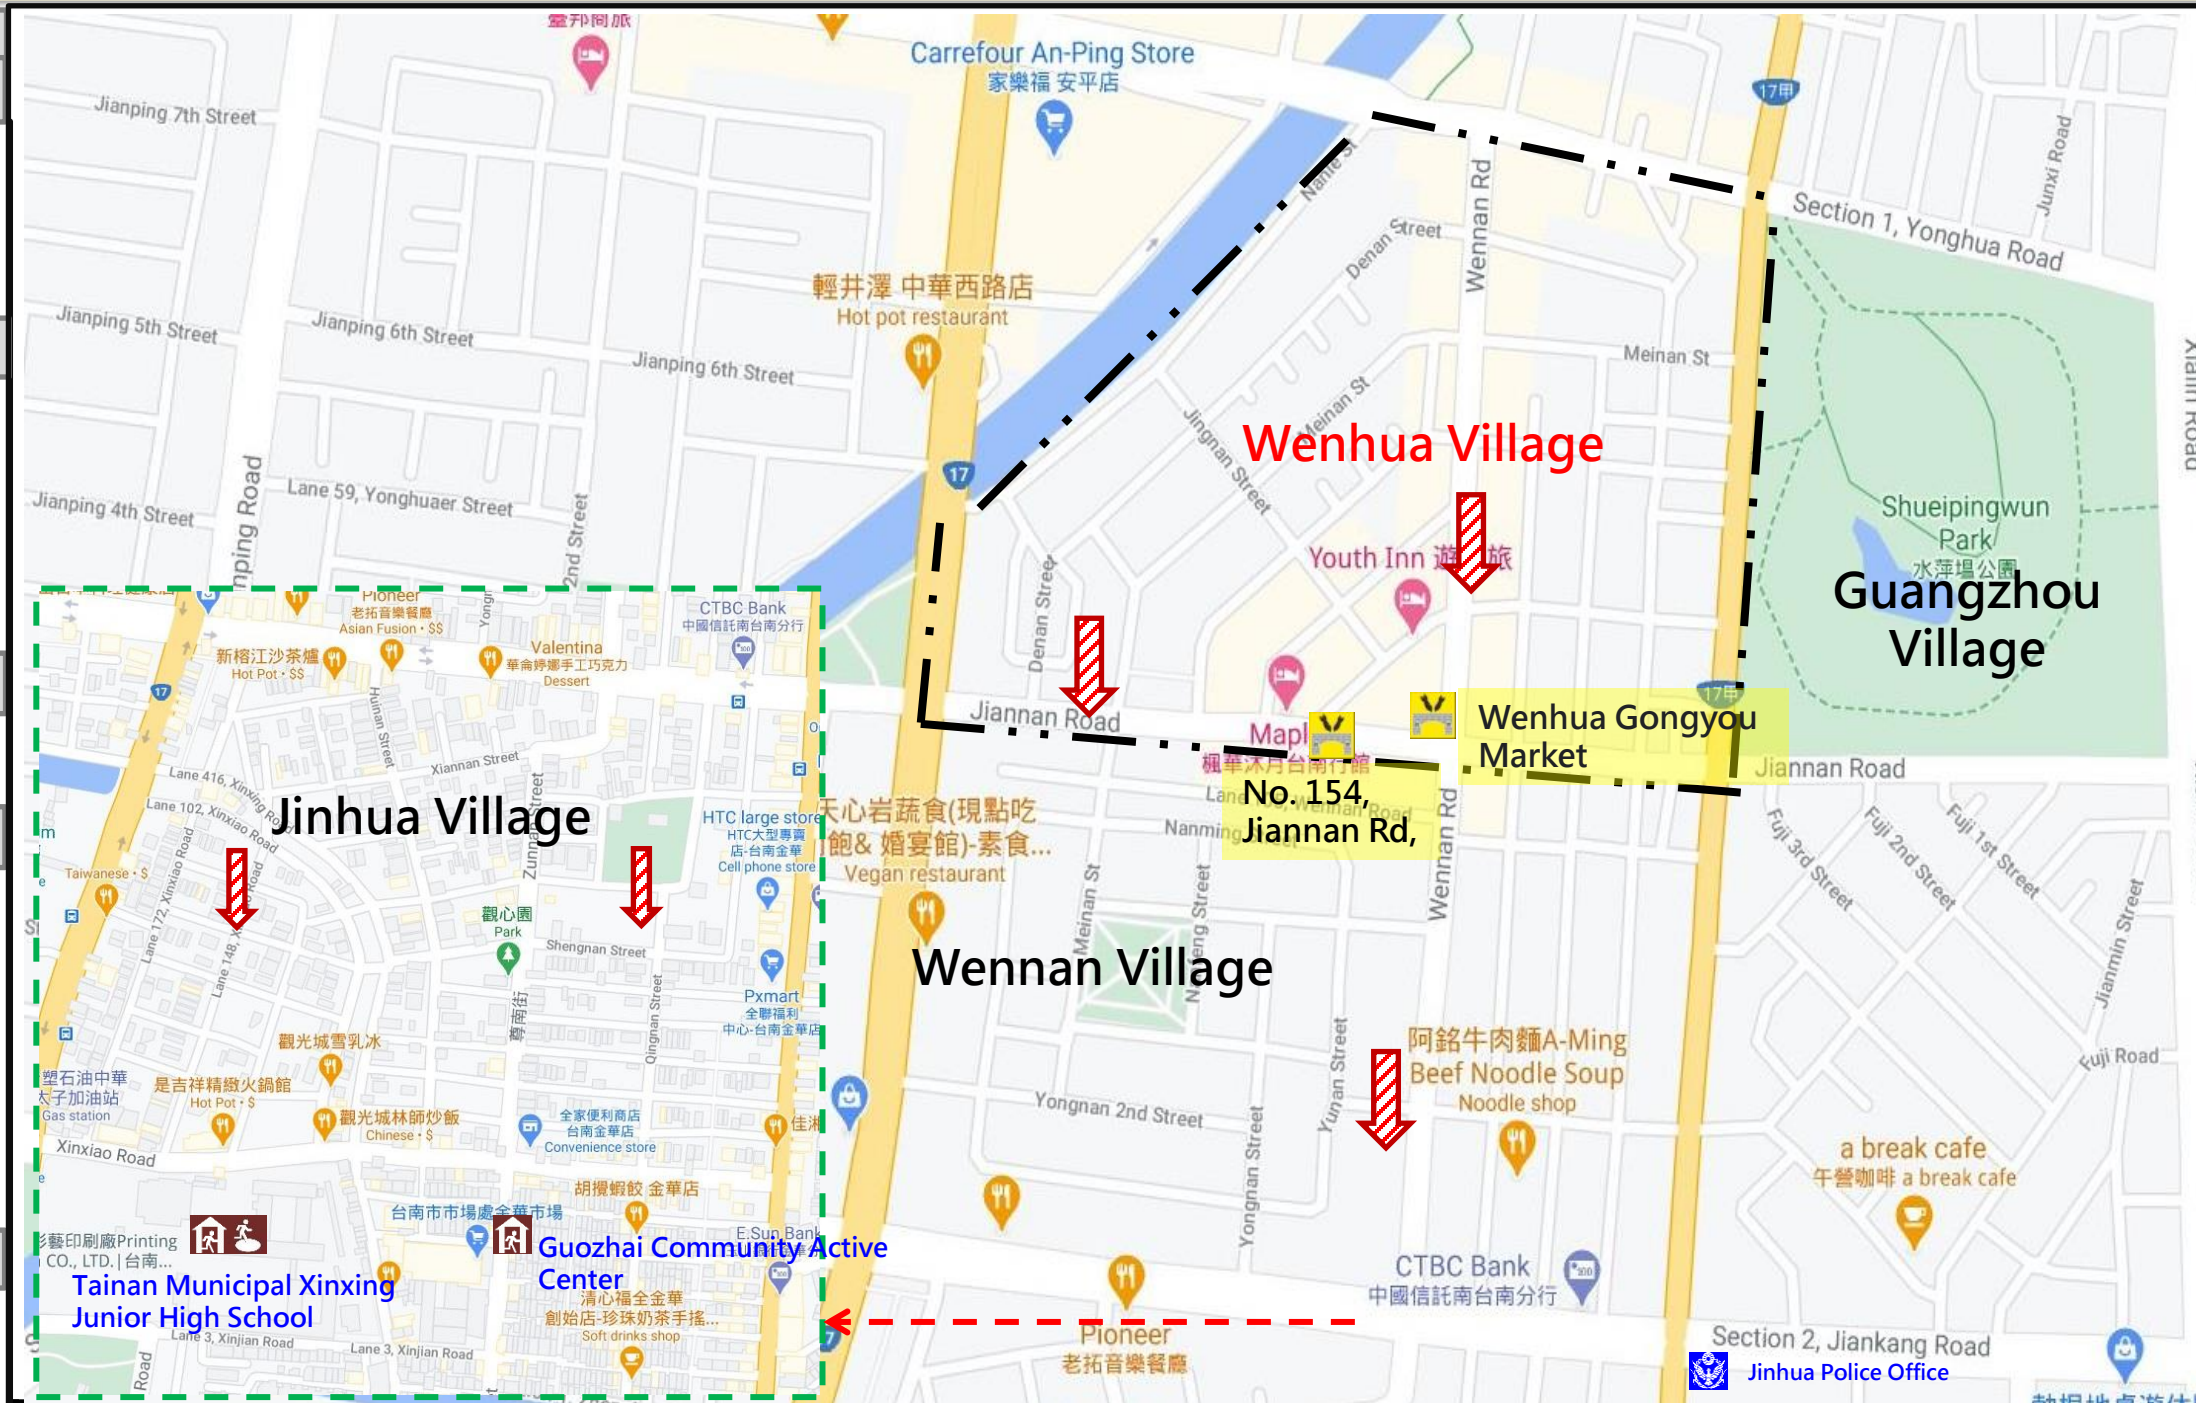

Emergency Evacuation Map of Wenhua Village, South District, Tainan City

Information Table

The Map of Administrative District

Notification Unit

- Tainan Emergency Operation Center
MinZhi Tel :06-6569119
YongHua Tel :06-2989119
- Tainan Emergency Operation Center
Tel : 06-2910126#123、286
- Fire Bureau Tel :119
- Police Department Tel :110
- Citizen Helpline :1999

Emergency Contact person

Chief of Wenhua Village: LI, BING-HUA
Tel : 2658988
Phone Number : 0916186859

Emergency Information website

- National Fire Agency, Ministry Of The Interior
<http://www.nfa.gov.tw>
- Tainan City Government Fire Bureau
<http://119.tainan.gov.tw/>
- South District Office Tainan City
<http://www.tnsouth.gov.tw>
- Tainan City Government Disaster Posting Website
<http://disaster.tainan.gov.tw>
- Tainan City Antiaircraft Evacuation Area
<https://reurl.cc/4yNbOX>

Made in Jan, 2023 ,Tainan City Government

		Road	Sign	Facilities				
Legend		Provincial Highway						
		Provincial Highway						
		Administrative District Line						
		Vil. Dividing Line						
		Apply to Mudslides						