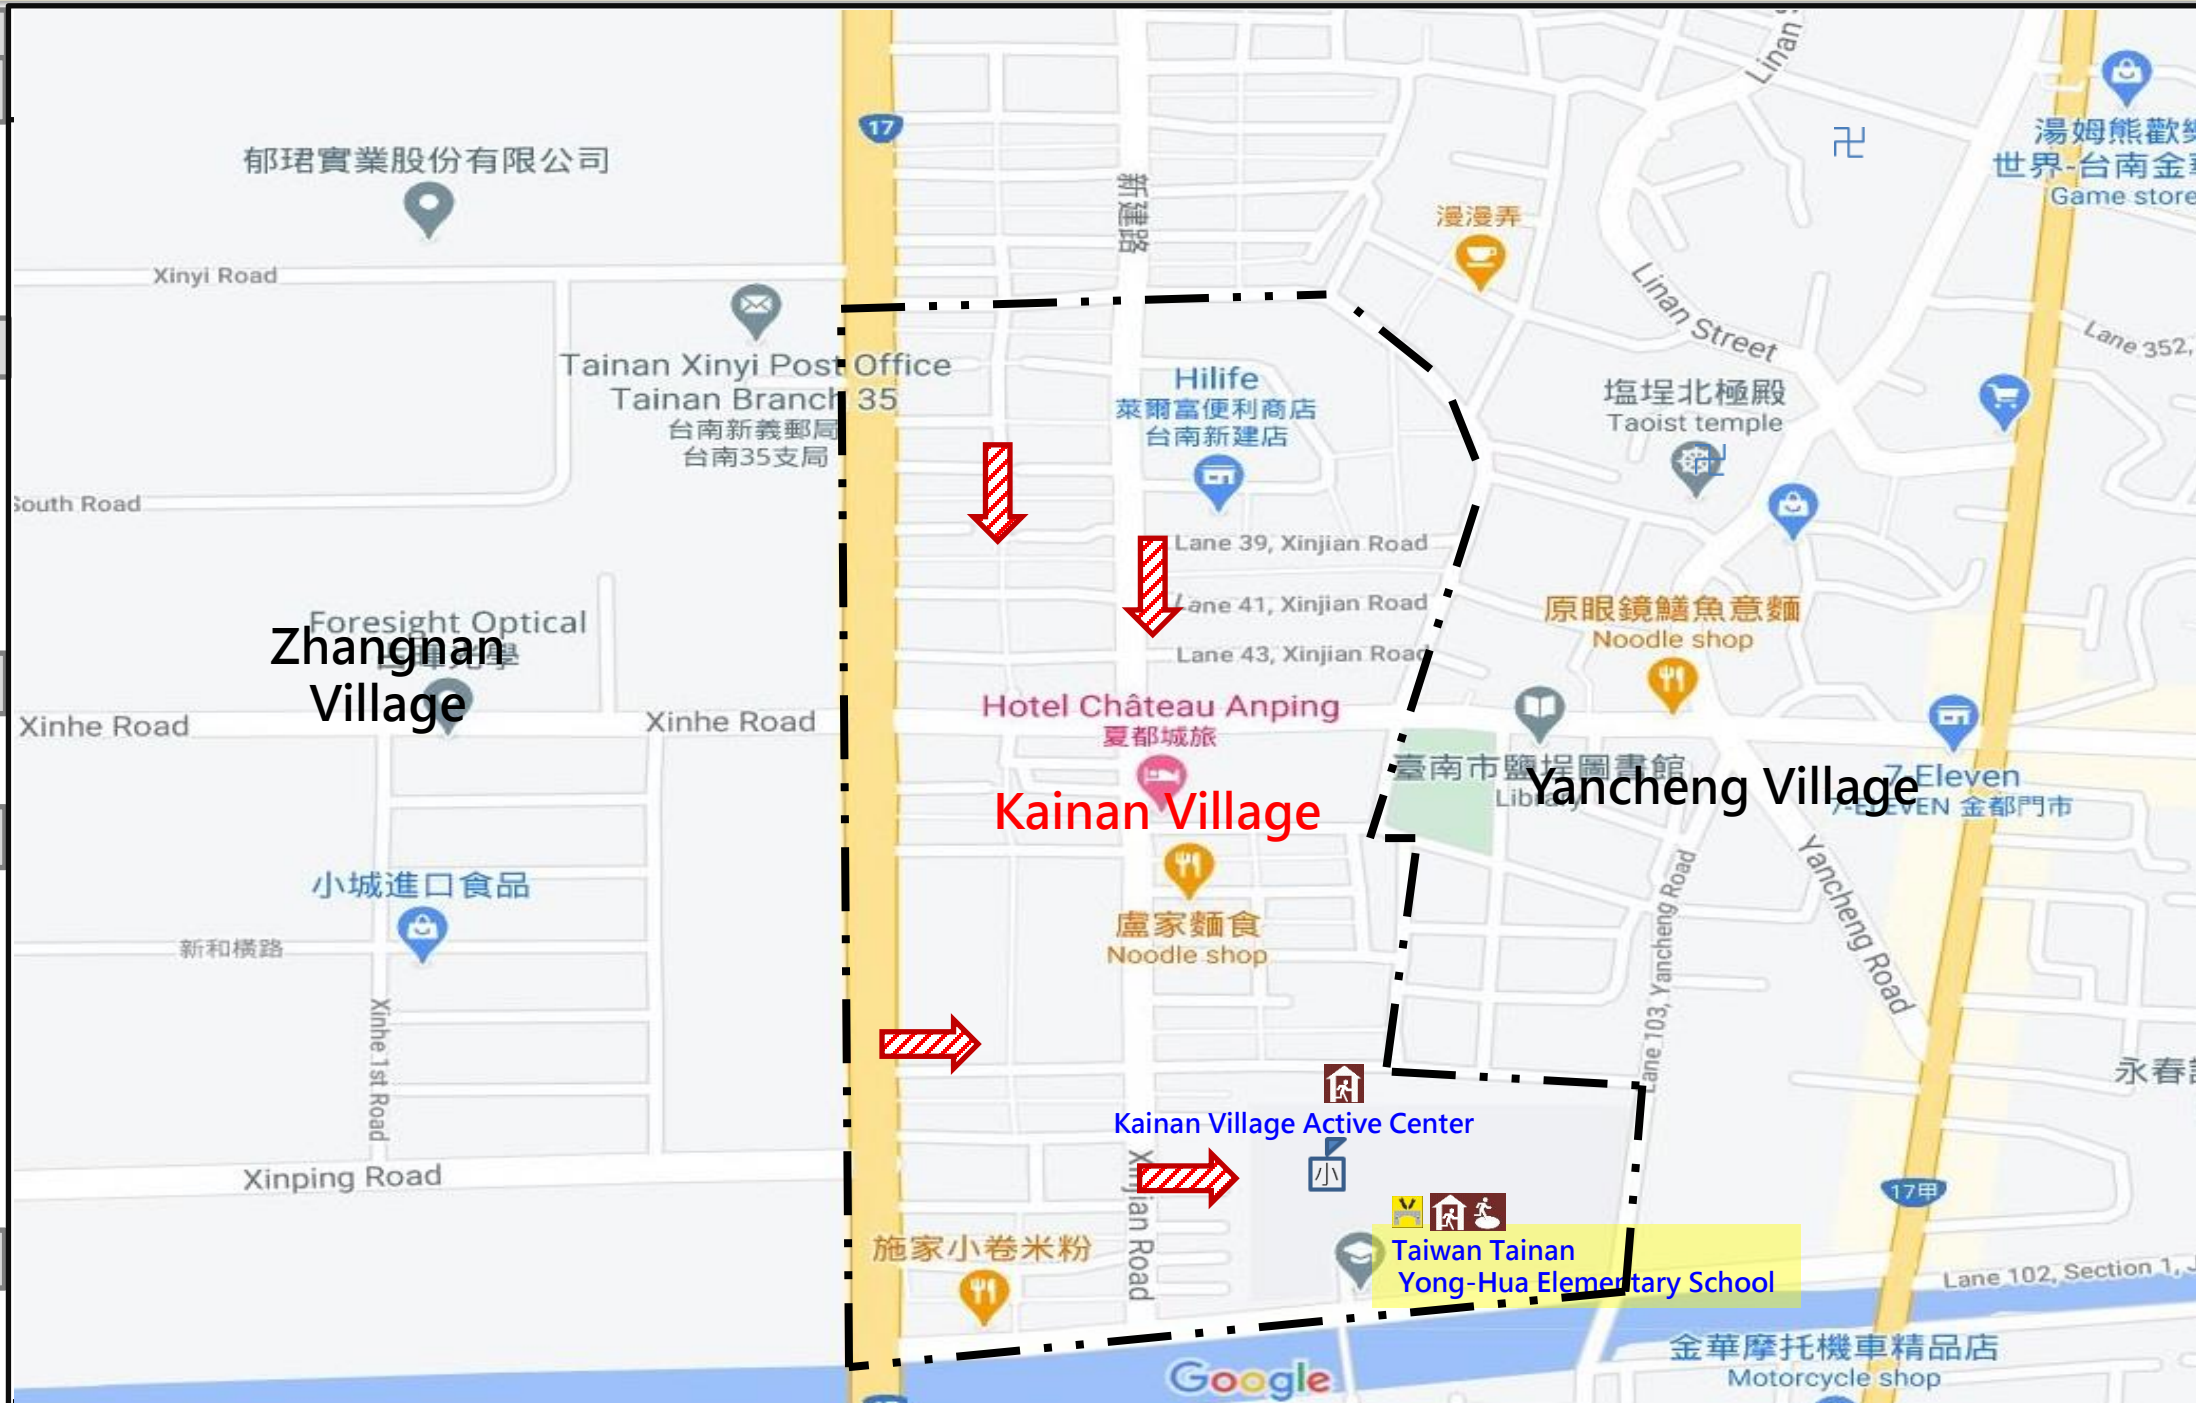

Emergency Evacuation Map of Kainan Village, South District, Tainan City

Information Table

The Map of Administrative District

Notification Unit

- Tainan Emergency Operation Center
  MinZhi Tel :06-6569119
  YongHua Tel :06-2989119
- Tainan Emergency Operation Center
  Tel : 06-2910126#123、286
- Fire Bureau Tel :119
- Police Department Tel :110
- Citizen Helpline :1999

Emergency Contact person

Chief of Kainan Village: LIANG, KUN-CAI
Tel : 2646033
Phone Number : 0932876675

Emergency Information website

- National Fire Agency, Ministry Of The Interior
  <http://www.nfa.gov.tw>
- Tainan City Government Fire Bureau
  <http://119.tainan.gov.tw/>
- South District Office Tainan City
  <http://www.tnsouth.gov.tw>
- Tainan City Government Disaster Posting Website
  <http://disaster.tainan.gov.tw>
- Tainan City Antiaircraft Evacuation Area
  <https://reurl.cc/4yNbOX>

Refuge Principle

- **Flood** : Take refuge in higher place. When in lower place, go to the Emergency Shelter.
- **Earthquake** : go to broad space or parks.
- **Tsunami** : Take refuge in higher place.

Emergency Shelter

1. Taiwan Tainan Yong-Hua Elementary School
  Address: No. 17, Lane2, Zhonghuan Rd. Sec. 1
  Tel: 06-2641457
2. Kainan Village Active Center
  Address: No. 48, Xinjian Rd.
  Tel: 0936387065

Made in Jan, 2023 ,Tainan City Government

	Road	Sign	Facilities
Legend	Provincial Highway	Evacuation Route	barrier-free-equipment
	Provincial Highway	Apply to Earthquake	Multi-function Shelter in Buildings
	Administrative District Line	Apply to Flood	Multi-function Shelter in Open Space
	Vil. Dividing Line	Apply to Tsunami	Earthquake Shelter in Open Space
		Apply to Mudslides	Inundation Detector Sensor
		Temple	Fire Station
		Elementary School	Police Station
		Landmark	Hospital
			Disabled welfare organization
			Senior Welfare Organization
			Supplies Reserve place
			Communication Equipment Place
			Draw-off Point
			Vehicle and people Transfer Post
			Helicopter Pad
			Garbage Assembly Area
			Emergency Operation Center
			Sand Bag Placing Location
			Rescuing Equipment Place