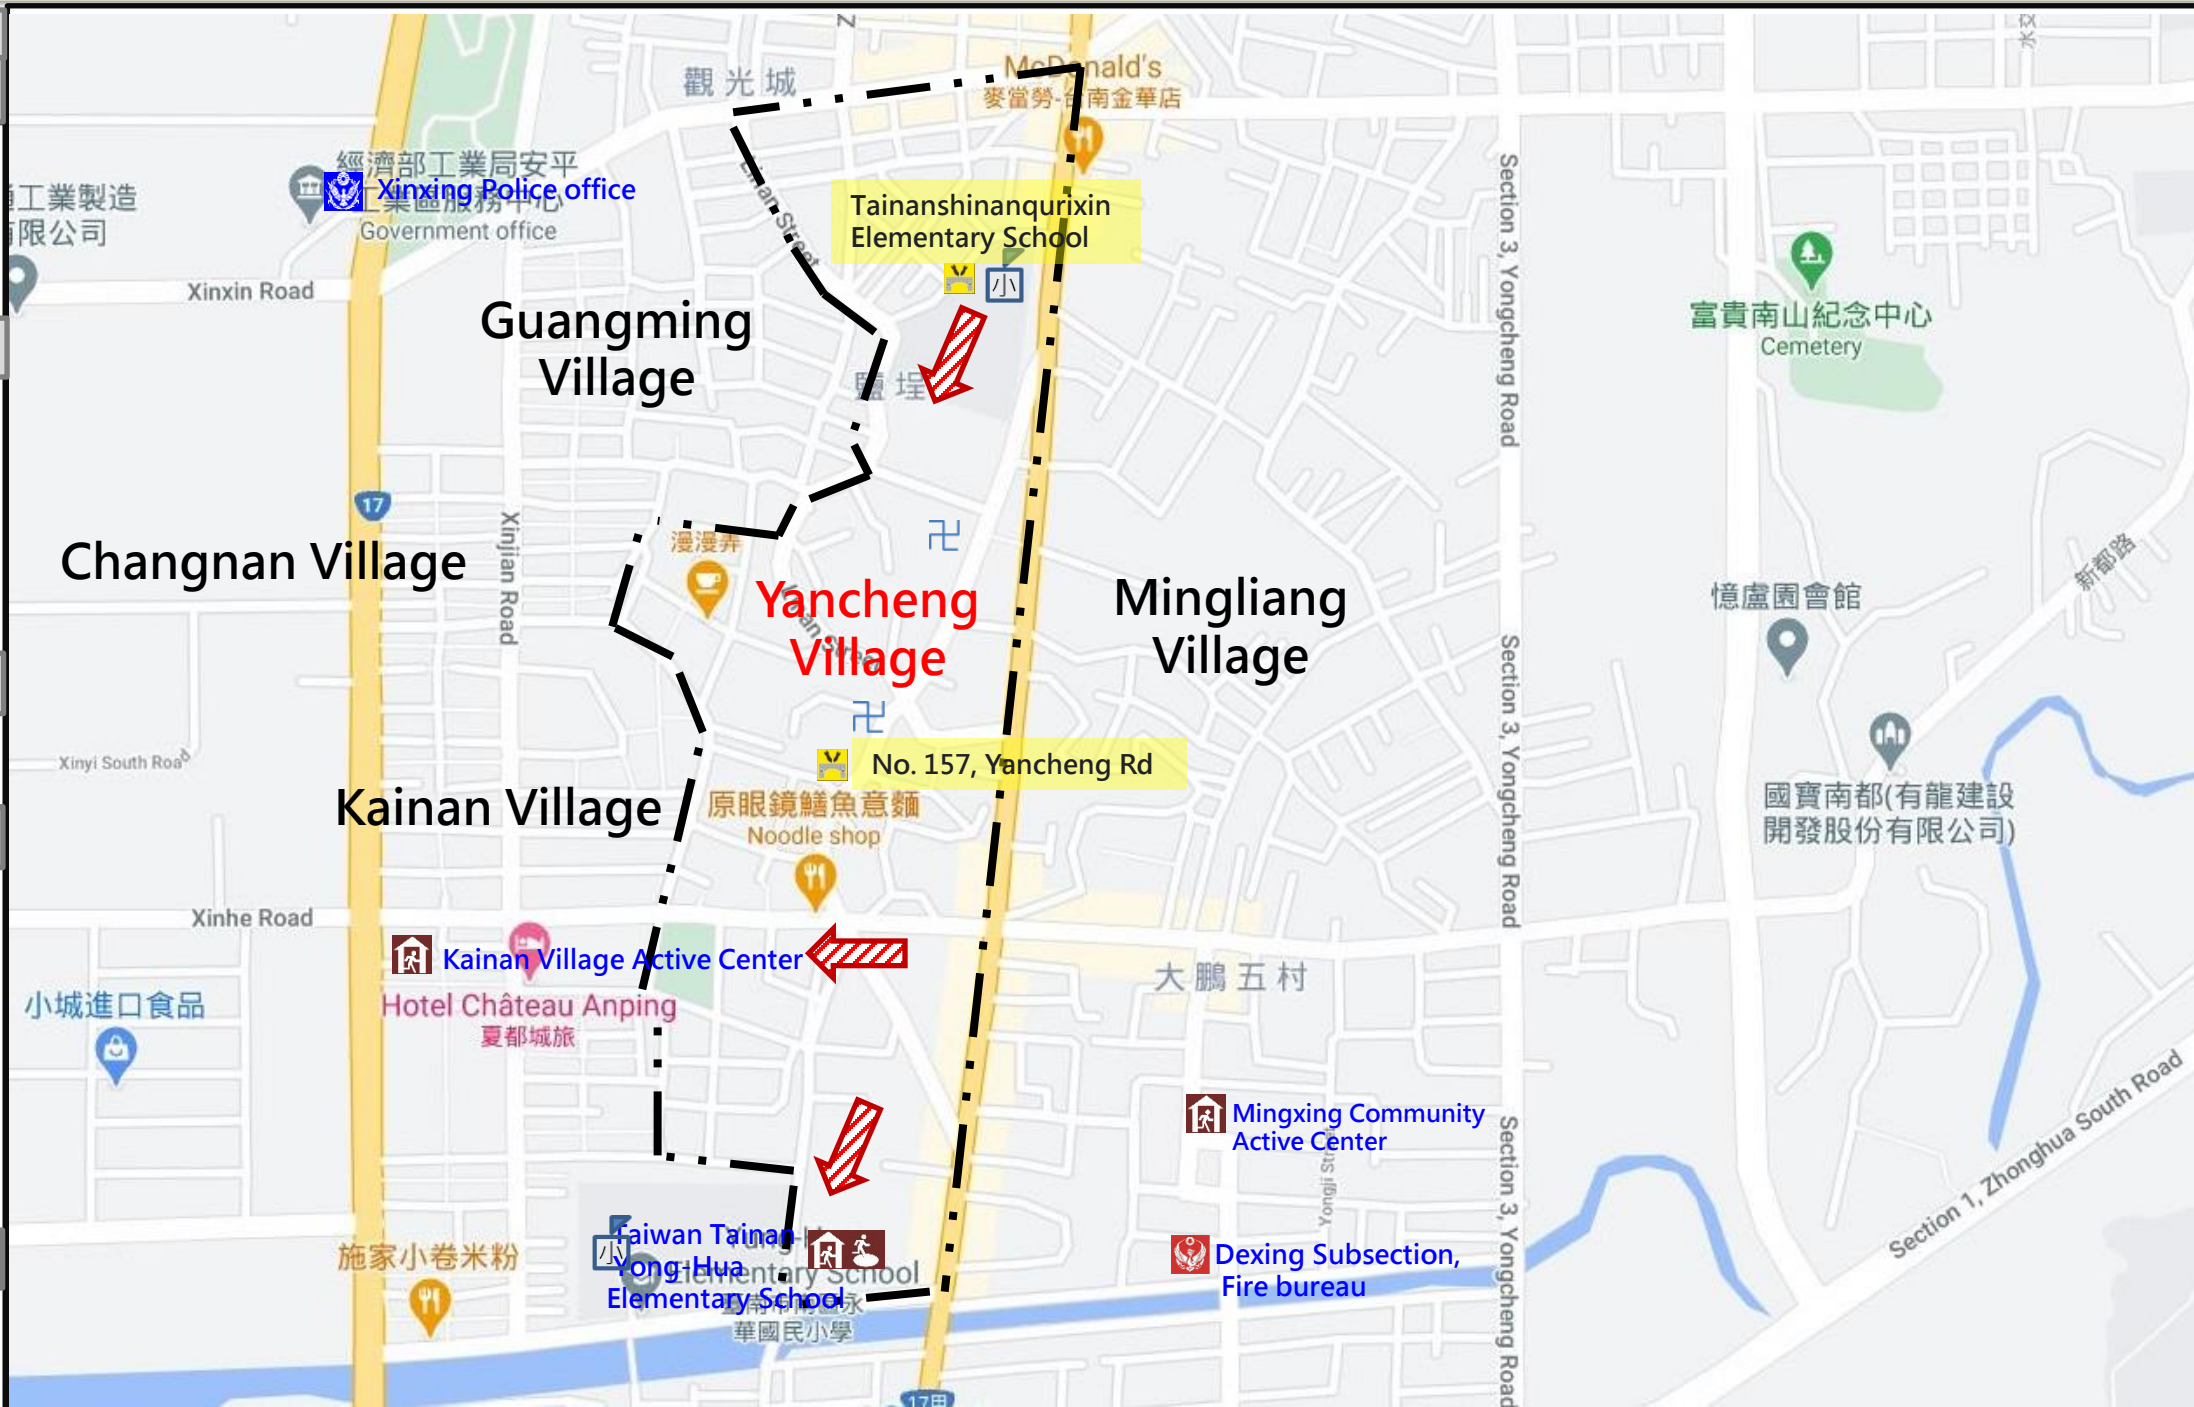

Emergency Evacuation Map of Yancheng Village, South District, Tainan City

Information Table

The Map of Administrative District

Notification Unit

- Tainan Emergency Operation Center
  MinZhi Tel :06-6569119
  YongHua Tel :06-2989119
- Tainan Emergency Operation Center
  Tel : 06-2910126#123、286
- Fire Bureau Tel :119
- Police Department Tel :110
- Citizen Helpline :1999

Emergency Contact person

Chief of Yancheng Village: TSAI CHIN YUAN
Tel :
Phone Number :0932706532

Emergency Information website

- National Fire Agency, Ministry Of The Interior
  <http://www.nfa.gov.tw>
- Tainan City Government Fire Bureau
  <http://119.tainan.gov.tw/>
- South District Office Tainan City
  <http://www.tnsouth.gov.tw>
- Tainan City Government Disaster Posting Website
  <http://disaster.tainan.gov.tw>
- Tainan City Antiaircraft Evacuation Area
  <https://reurl.cc/4yNbOX>

Refuge Principle

- **Flood** : Take refuge in higher place. When in lower place, go to the Emergency Shelter.
- **Earthquake** : go to broad space or parks.
- **Tsunami** : Take refuge in higher place.

Emergency Shelter

- 1、Kainan Village Active Center
  Address: No. 48, Xinjian Rd.
  Tel: 0936387065
- 2、Taiwan Tainan Yong-Hua Elementary School
  Address: No. 17, Lane2, Zhonghuaxi Rd. Sec. 1
  Tel: 06-2641457

Made in Jan, 2023 ,Tainan City Government

	Road	Sign	Facilities
Legend	Provincial Highway	Evacuation Route	Multi-function Shelter in Buildings
	Provincial Highway	Apply to Earthquake	Multi-function Shelter in Open Space
	Administrative District Line	Apply to Flood	Earthquake Shelter in Open Space
	Vil. Dividing Line	Apply to Tsunami	Inundation Detector Sensor
		Apply to Mudslides	Air Defense Shelter
		barrier-free-equipment	Fire Station
		Temple	Police Station
		Elementary School	Hospital
		Landmark	Disabled welfare organization
			Senior Welfare Organization
			Supplies Reserve place
			Draw-off Point
			Helicopter Pad
			Emergency Operation Center
			Communication Equipment Place
			Vehicle and people Transfer Post
			Garbage Assembly Area
			Sand Bag Placing Location
			Rescuing Equipment Place