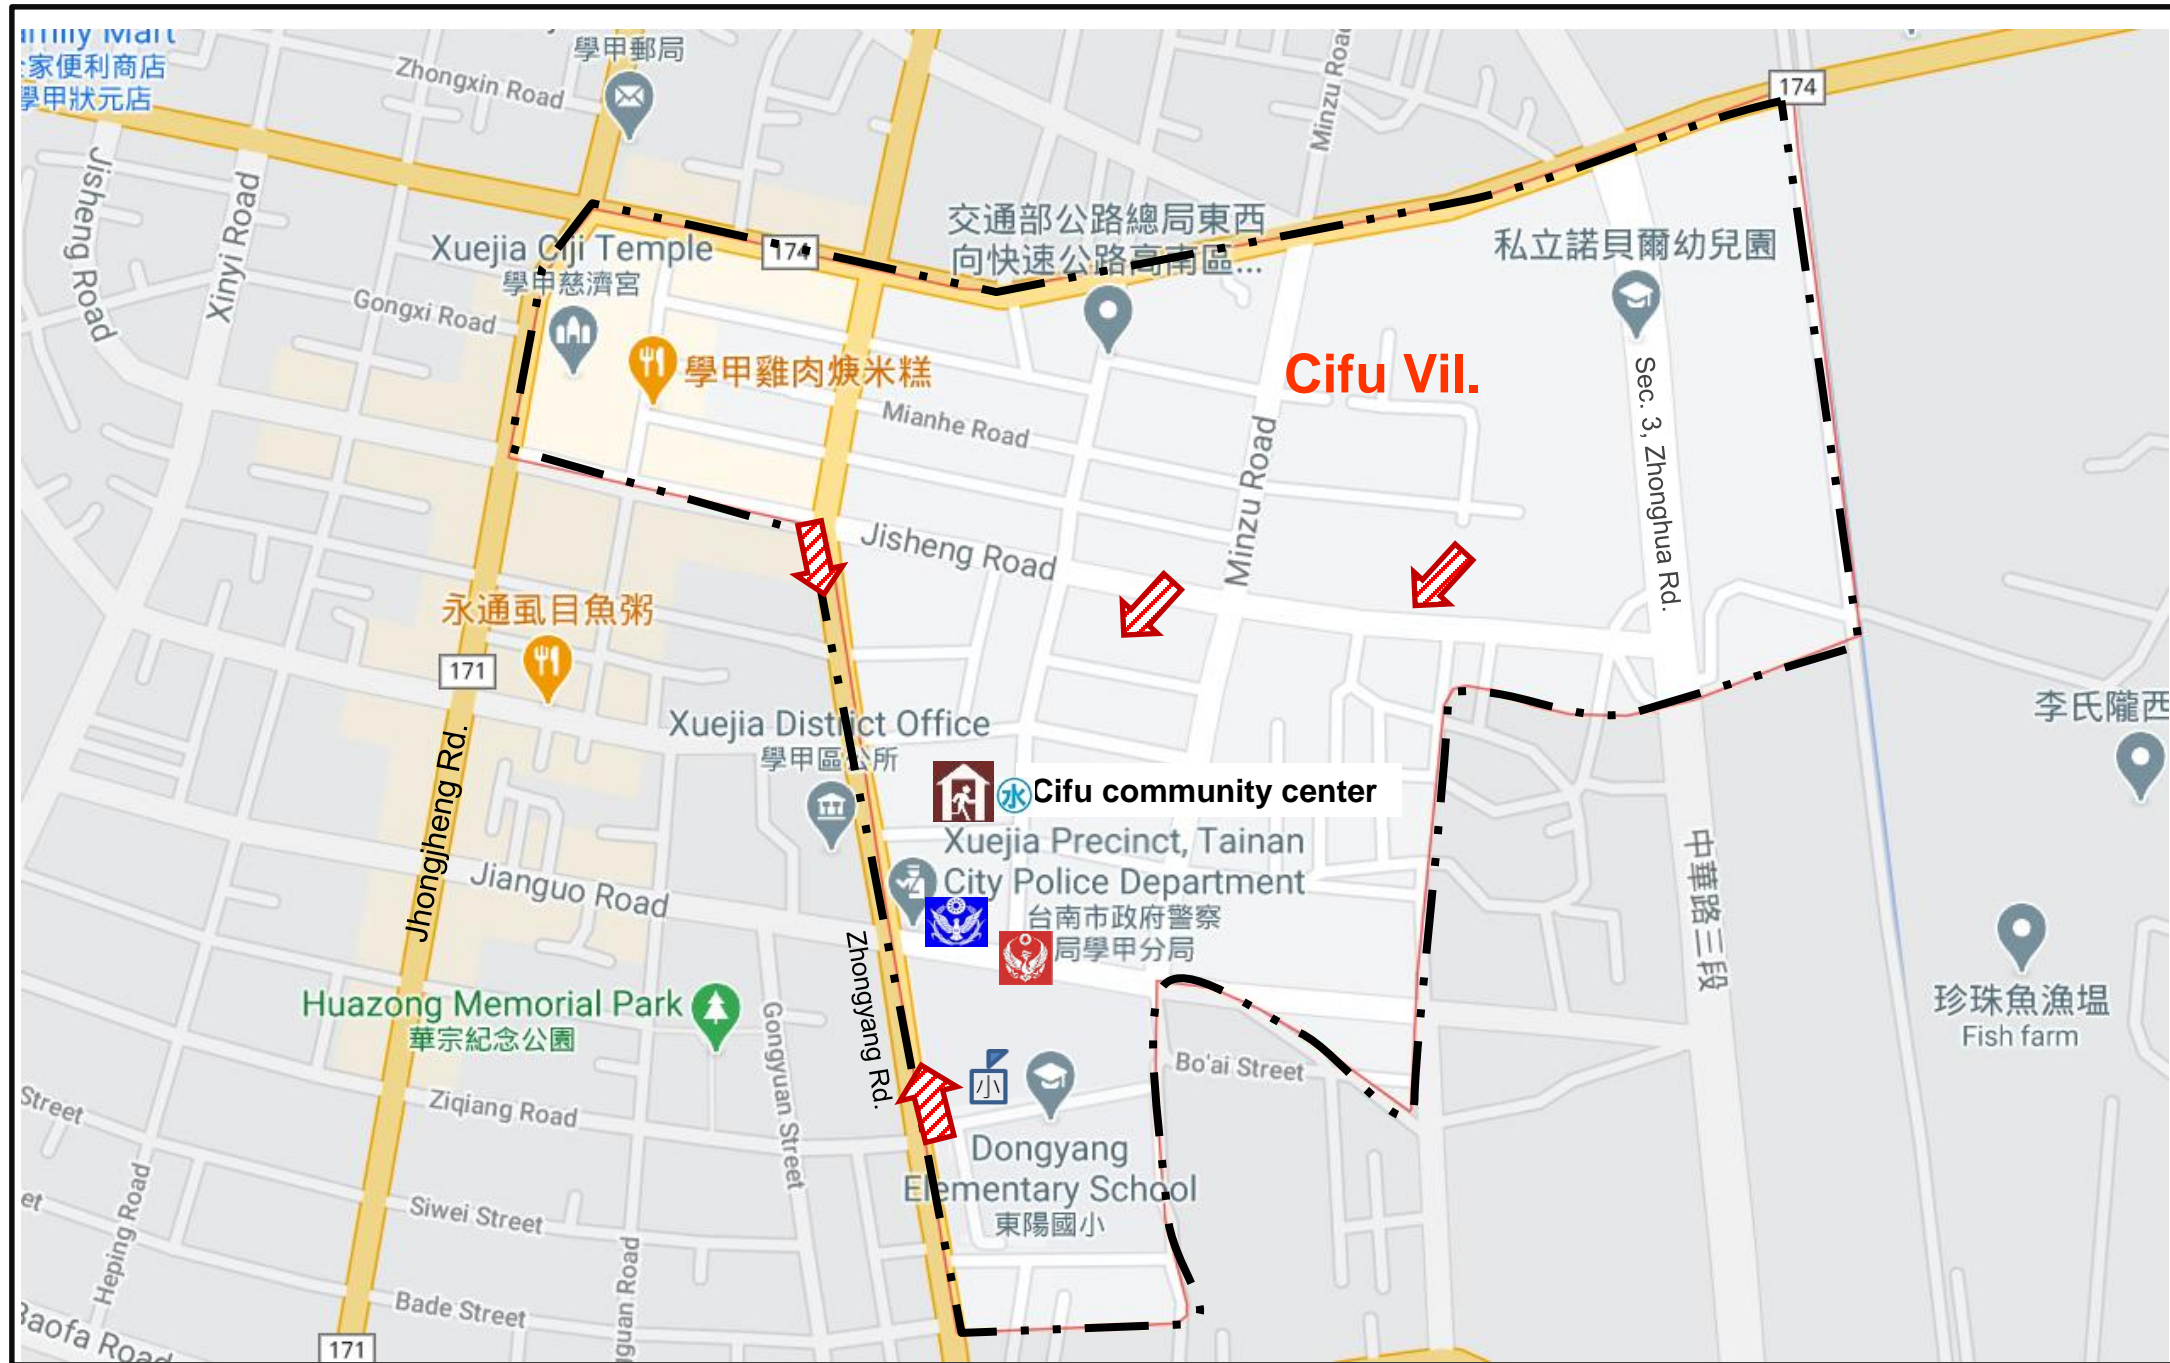

Disaster Evacuation Map of Cifu Vil., Syuejia Dist., Tainan City

Disaster Prevention Information Table

Administrative District Map

Disaster Notification Unit

Tainan City Emergency Operation Center
Minzhi Line : 06-6569119
Yonghua Line : 06-2989119
Syuejia Emergency Operation Center
TEL : 06-7832100
Fire Bureau TEL : 119
Police Station TEL : 110
Helpline for Residents of Tainan city : 1999

Emergent Contact Person

Chief of Village: LI XIN JIN
TEL(home) : 06-7832275
TEL(office) : 06-7821803
Cell Phone : 0911749466

Disaster Information Websites

National Fire Agency
<http://www.nfa.gov.tw>
Tainan City Government Fire Department
<http://119.tainan.gov.tw/>
Tainan City Government Syuejia Dist. Office
<http://www.tainan.gov.tw/Syuejia/>
Tainan City Government's Disaster Response Network Notices
<http://disaster.tainan.gov.tw>

Evacuation Principle

- •Floods : Vertical refuge ; People live in lowlands go to shelters.
- •Earthquake : Take refuge at open spaces or parks.

Shelter

Cifu community center
Address : No. 1, Minsheng Rd., Syuejia Dist.
TEL : (06)7821803

臺南市學甲區公所109年09月更新

Road		Sign		Facilities								
Provincial Highway		Evacuation Route		barrier-free-Equipment		Shelter for Earthquake		Fire Station		Locations of Reserved Supplies		Communication Equipment Loca.
171 174 prefectural road		Apply to Earthquake		Temple		Shelter for Flood		Police Station		Draw-off point		Vehicle and People's Transfer Post
Administrative Boundary Line		Apply to Flood		Elementary School		Shelter for Tsunami		Hospital		Helicopter Pad		Garbage Assembly Area
— Vil. Dividing line		Apply to Tsunami		Landmark		Shelter for Mudslides		Disabled Welfare Organization		Emergency Operation Center		Sand bag placing Location
		Apply to Mudslides				Multi-function Shelter		Senior Welfare Organization		Rescuing Equipment Loca.