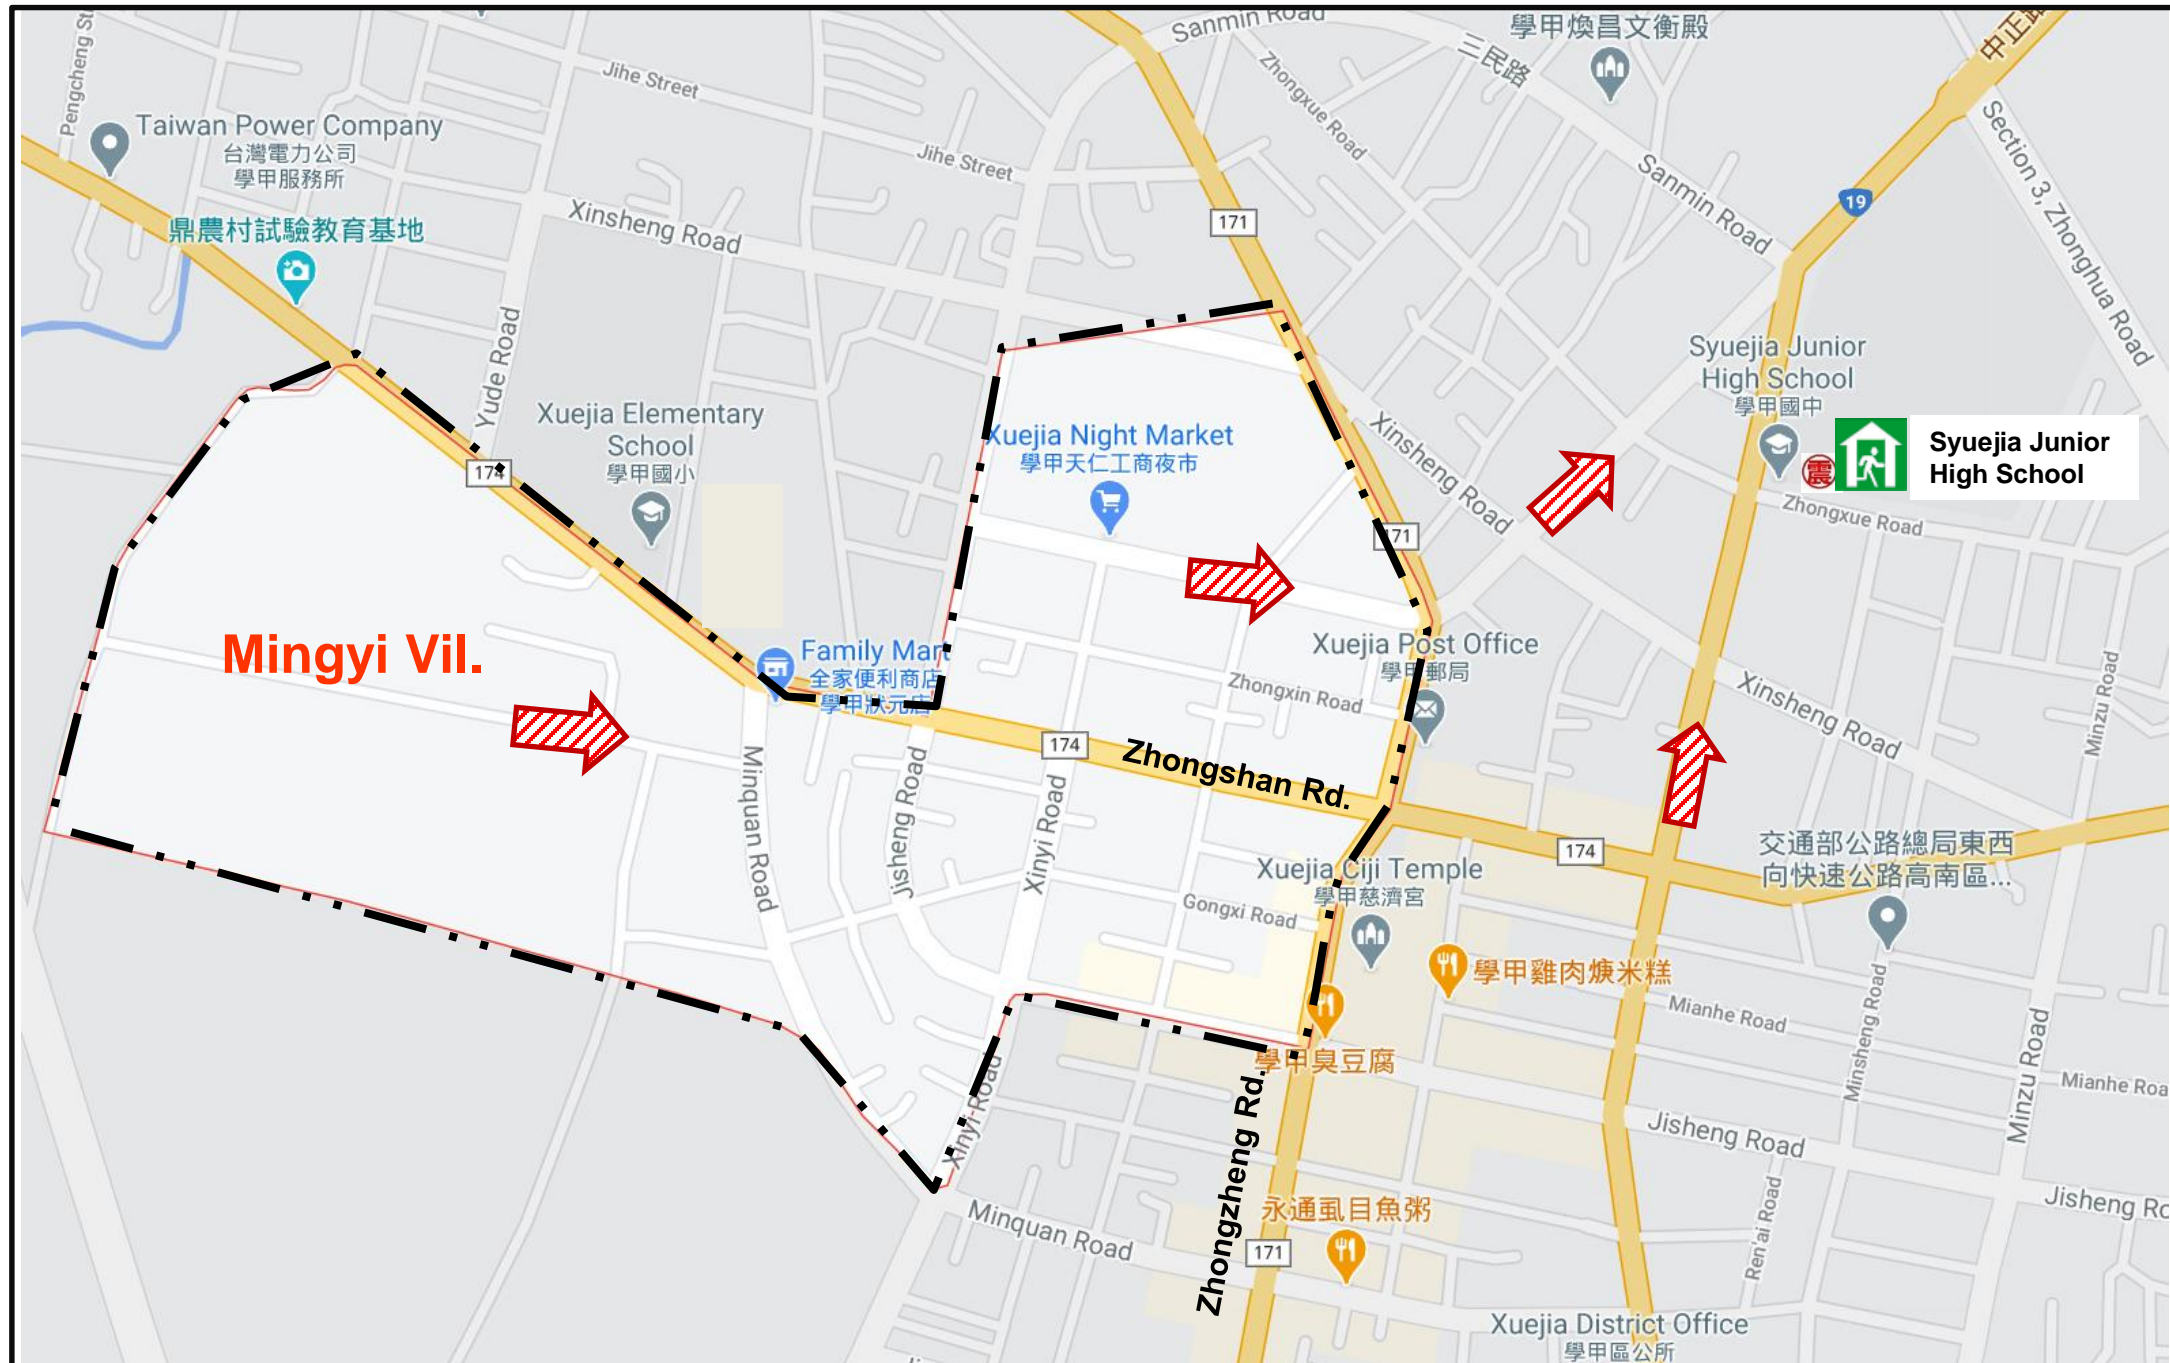

Disaster Evacuation Map of Mingyi Vil., Syuejia Dist., Tainan City

Disaster Prevention Information Table

Administrative District Map

Disaster Notification Unit

Tainan City Emergency Operation Center
 Minzhi Line : 06-6569119
 Yonghua Line : 06-2989119
 Syuejia Emergency Operation Center
 TEL : 06-7832100
 Fire Bureau TEL : 119
 Police Station TEL : 110
 Helpline for Residents of Tainan city : 1999

臺南市學甲區公所109年09月更新

Graphic Illustration	Road	Sign		Facilities			
	Provincial Highway	Evacuation Route	barrier-free-Equipment	Shelter for Earthquake	Fire Station	Locations of Reserved Supplies	Communication Equipment Loca.
Prefectural road	Apply to Earthquake	Temple	Shelter for Flood	Police Station	Draw-off point	Vehicle and People's Transfer Post	
Administrative Boundary Line	Apply to Flood	Elementary School	Shelter for Tsunami	Hospital	Helicopter Pad	Garbage Assembly Area	
Vil. Dividing line	Apply to Tsunami	Landmark	Shelter for Mudslides	Disabled Welfare Organization	Emergency Operation Center	Sand bag placing Location	
	Apply to Mudslides		Multi-function Shelter	Senior Welfare Organization	Rescuing Equipment Loca.		