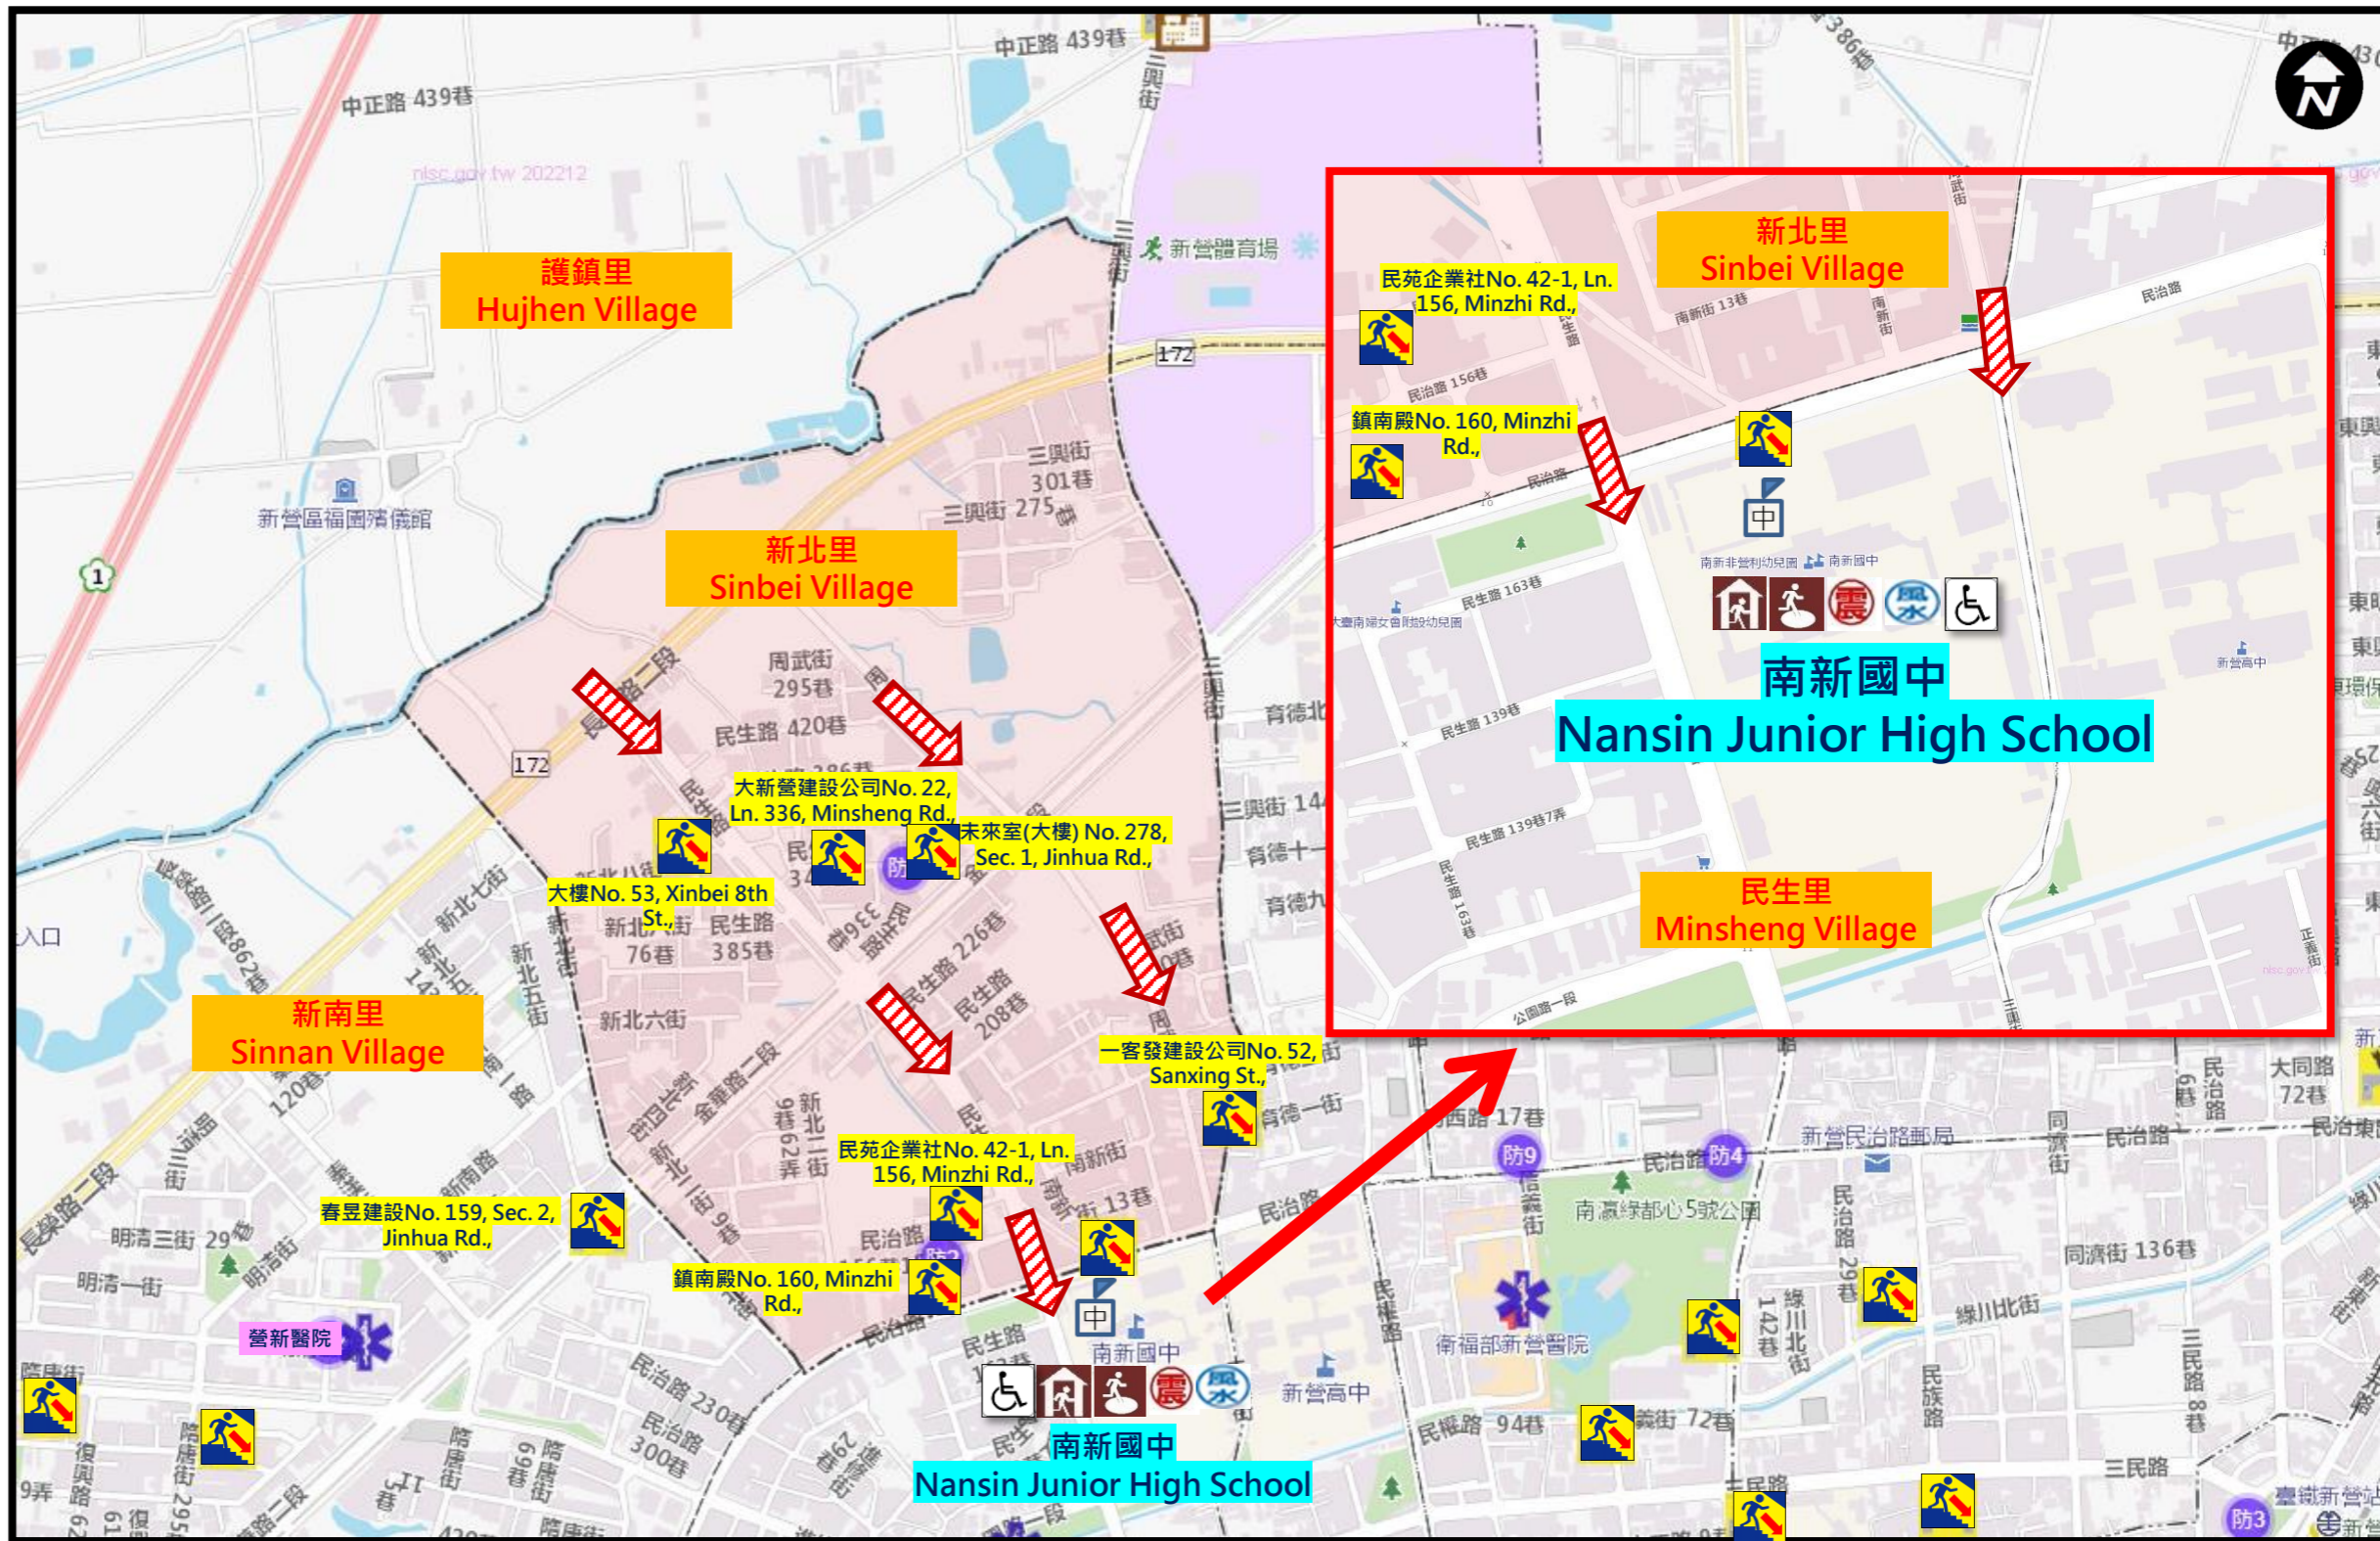

臺南市新營區新北里防災地圖 Emergency Evacuation Map of Sinbei Village Xinying District Tainan City

防災資訊表 Information Table

行政區位圖

The Map of Administrative District

災情通報單位 Notification Unit

- 臺南市災害應變中心 Tainan Emergency Operation Center
  民治專線 Min Zhi Number : 06-6569119
  永華專線 Yong Hua : 06-2989119
- 新營區災害應變中心 Xinying District Emergency Operation Center
  電話 Number: 06-6322015
- 消防局報案電話 Fire Department Number : 119
- 警察局報案電話 Police Number : 110
- 市民服務熱線 Citizen Helpline : 1999

緊急聯絡人 Emergency Contact Person

- 新北里里長：陳登山
  Sinbei Chief of Village: Chen, Deng-Shan
  電話 phone number : 06-6591753
  手機 phone number : 0935061205

防災資訊網站

Emergency Information Website

- 內政部消防署 (National Fire Agency)
  <http://www.nfa.gov.tw>
- 臺南市政府消防局 (Tainan Fire Department)
  <http://119.tainan.gov.tw/>
- 臺南市政府新營區公所
  (<https://xinying.tainan.gov.tw/>)
- 臺南市政府災害應變告示網 (Tainan Disaster Posting Net)
  <http://disaster.tainan.gov.tw>

避難原則 Principle Of Refuge

- 水災：就地避難或垂直避難；低窪地區前往避難收容處所
- 地震：前往開放空間或公園避難
- Flood：Take refuge in higher place. When in lower place, go to the Emergency Shelter.
- Earthquake: go to open space or parks.

避難收容處所 Emergency Shelter

- 臺南市立南新國民中學
  Tainan Municipal Nansin Junior High School
  地址：民治路65號 電話：(06) 6563129
  No.65, Minzhi Rd Tel : 06- 6563129

臺南市政府113年6月修正
Made in Jan, 2024 by Tainan City Government

圖例	道路 Roads	標示 Sign	設施 Facilities
圖例	省道 Provincial Highway	疏散避難方向 Evacuation Route	備有無障礙設施 Barrier-free facility
	區道 Township Road	適用地震災害 For earthquake	地震室內避難收容處所 Indoor shelter for earthquake
	行政區域界線	適用風、水災災害 For flooding	地震室外避難收容處所 Outdoor shelter for earthquake
	區界線 District Boundary	適用海嘯災害 For tsunami	風、水災避難收容處所 Shelter for flooding
	里界線 Village Boundary	適用土石流災害 For debris flow	複合型室外避難收容處所 Multi-function outdoor Shelter
		廟宇 Temple	物資儲備點 Supplies Reserve Loca.
		國小 Elementary school	砂包放置點位 Sand Bag Placing Loca.
		國中 Junior high school	垃圾集結點 Garbage Assembly Loca.
		公務部門 Administrative facility	指揮中心 Emergency Operation Center
			消防單位 Fire agency
			通訊設備放置點 Communication
			取水點 Draw-off point
			淹水感測器 Inundation Detector Sensor
			警察單位 Police Station
			身心障礙福利機構 Disabled Welfare .org
			醫療單位 Hospital
			老人福利機構 Senior Welfare .org
			直升機起降點 Helicopter Pad
			防空疏散避難設施 Air-raid Shelter