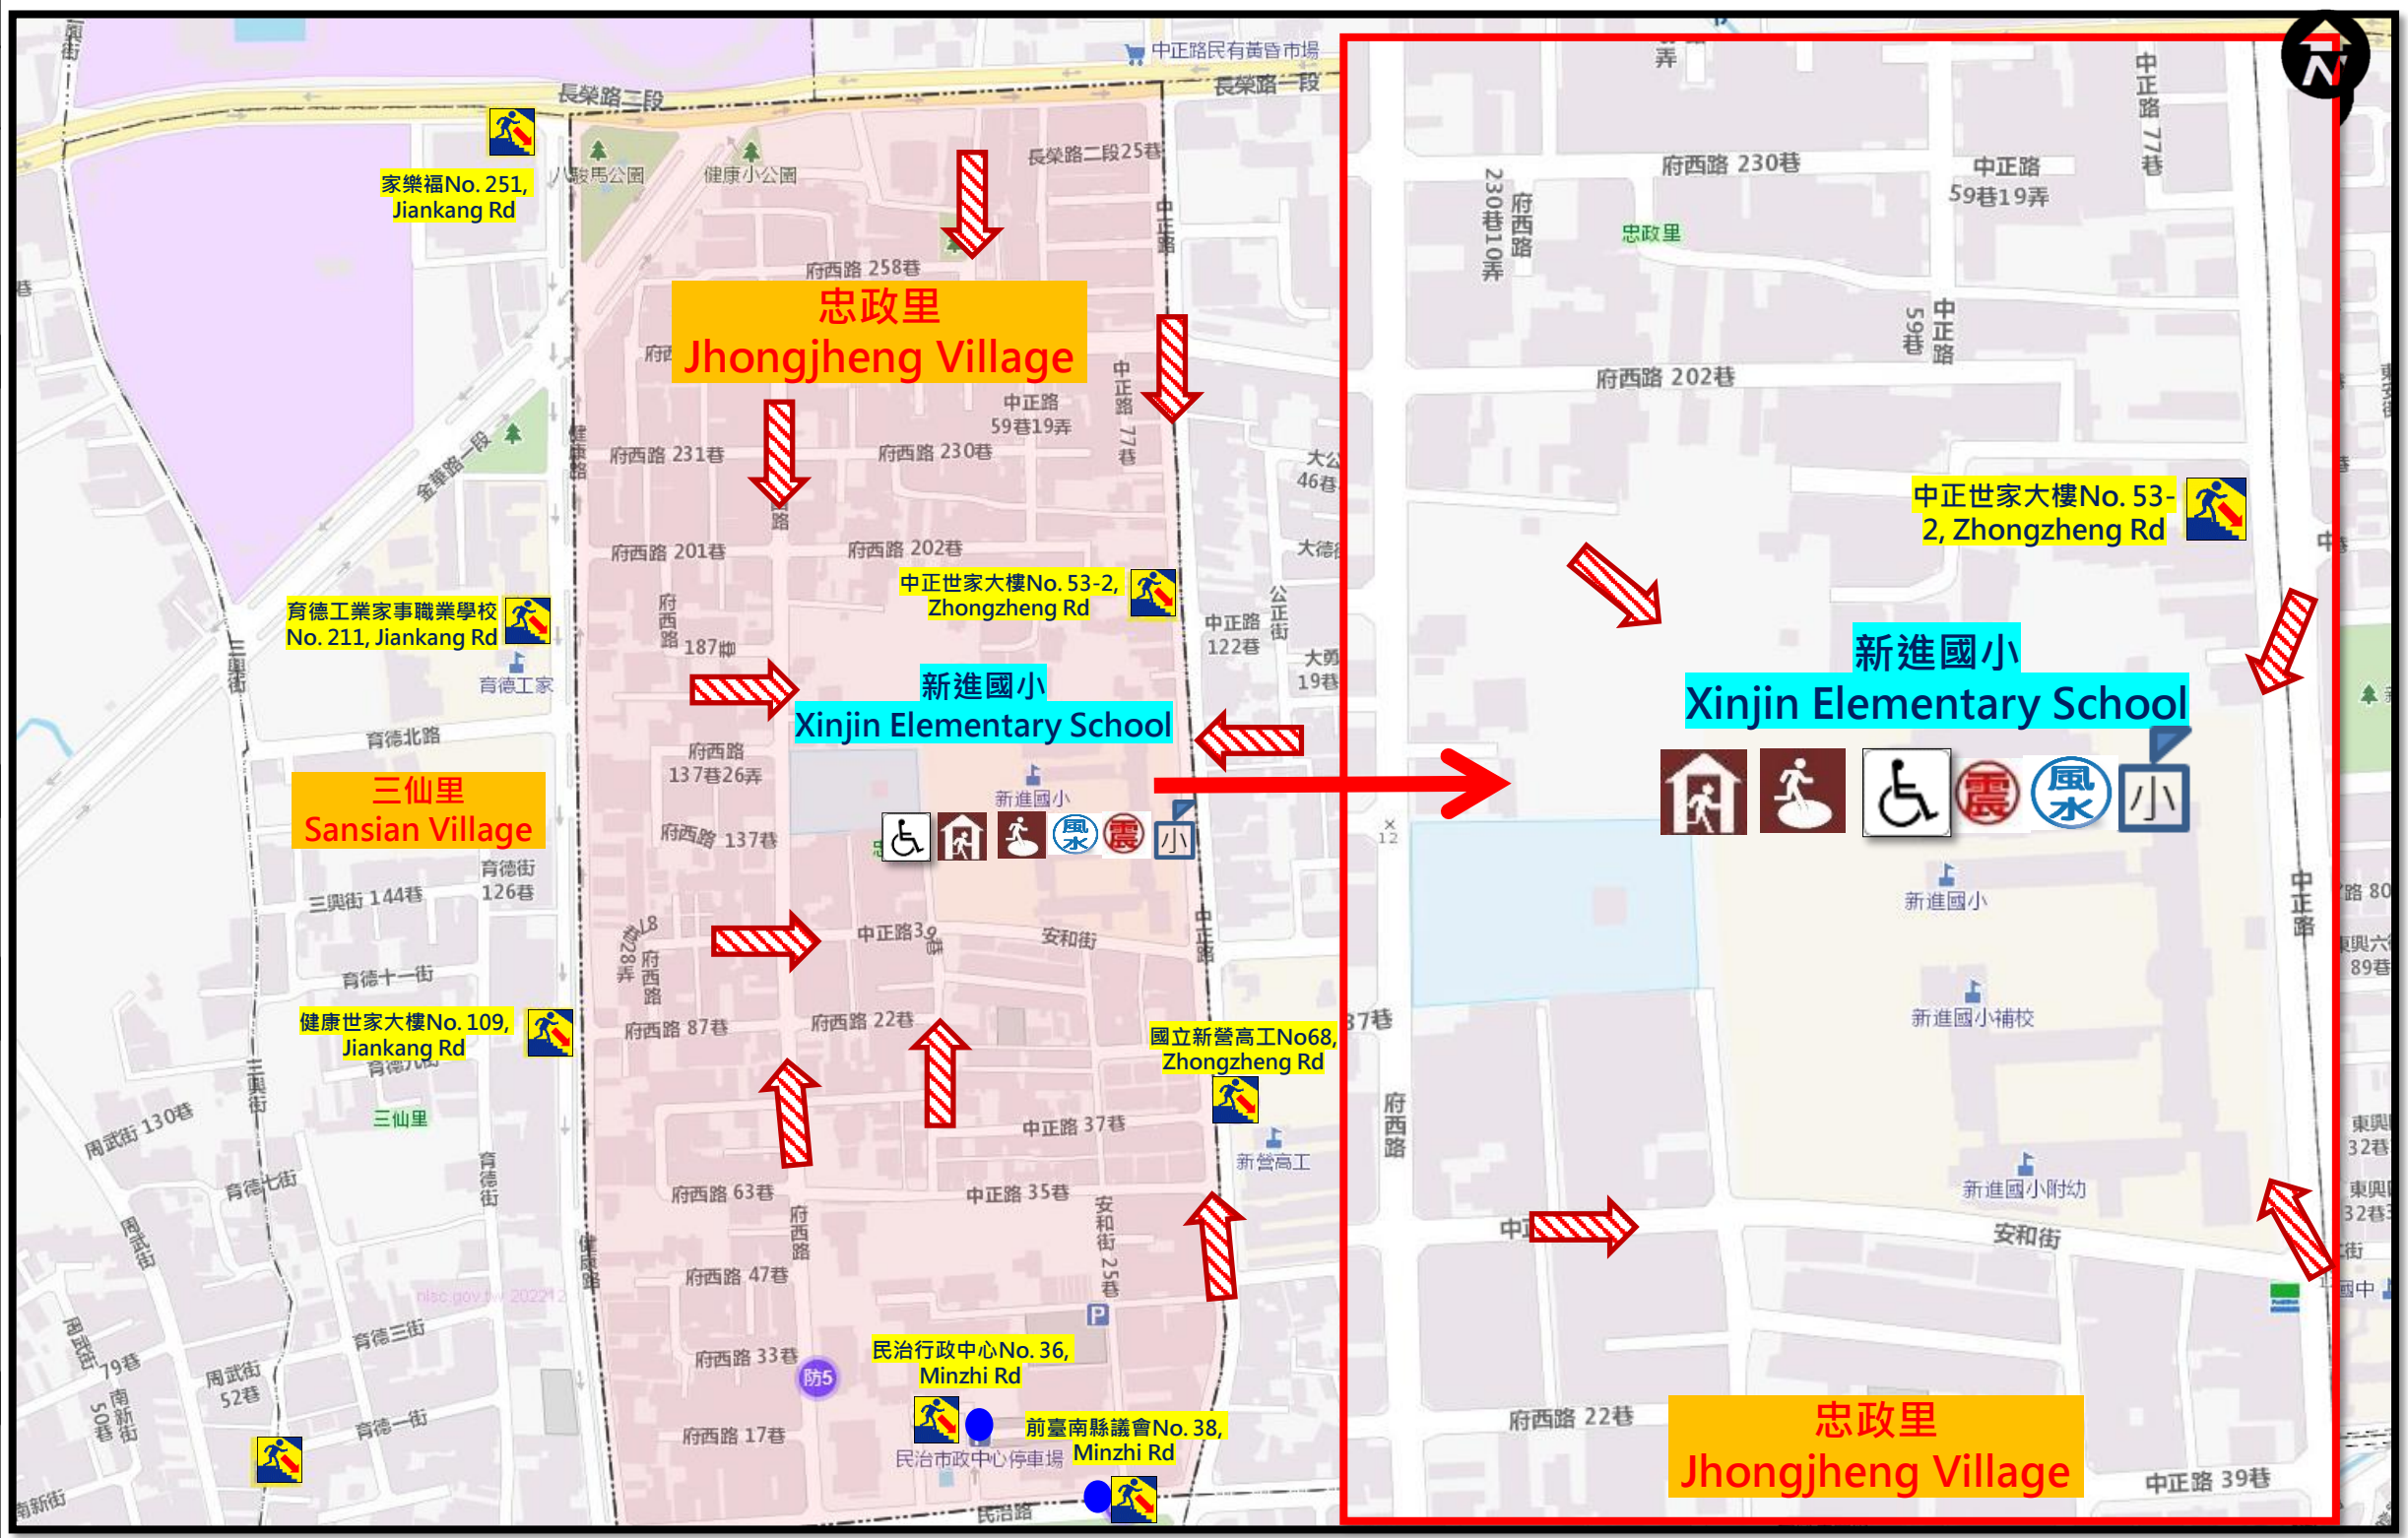

圖例	道路 Roads	標示 Sign	設施 Facilities
17	省道 Provincial Highway	疏散避難方向 Evacuation Route	地震室內避難收容處所 Indoor shelter for earthquake
25	區道Township Road	適用地震災害 For earthquake	地震室外避難收容處所 Outdoor shelter for earthquake
	行政區域界線	適用風、水災災害 For flooding	風、水災避難收容處所 Shelter for flooding
	區界線 District Boundary	適用海嘯災害 For tsunami	複合型室外避難收容處所 Multi-function outdoor Shelter
	里界線 Village Boundary	適用土石流災害 For debris flow	複合型室內避難收容處所 Multi-function indoor Shelter
		備有無障礙設施 Barrier-free facility	物資儲備點 Supplies Reserve Loca.
		廟宇 Temple	砂包放置點位 Sand Bag Placing Loca.
		國小 Elementary school	垃圾集結點 Garbage Assembly Loca.
		國中 Junior high school	指揮中心 Emergency Operation Center
		公務部門 Administrative facility	人車轉運集結點 Transit Station
			消防單位 Fire agency
			取水點 Draw-off point
			通訊設備放置點 Communication
			淹水感測器 Inundation Detector Sensor
			警察單位 Police Station
			身心障礙福利機構 Disabled Welfare .org
			醫療單位 Hospital
			老人福利機構 Senior Welfare .org
			直升機起降點 Helicopter Pad
			防空疏散避難設施 Air-raid Shelter