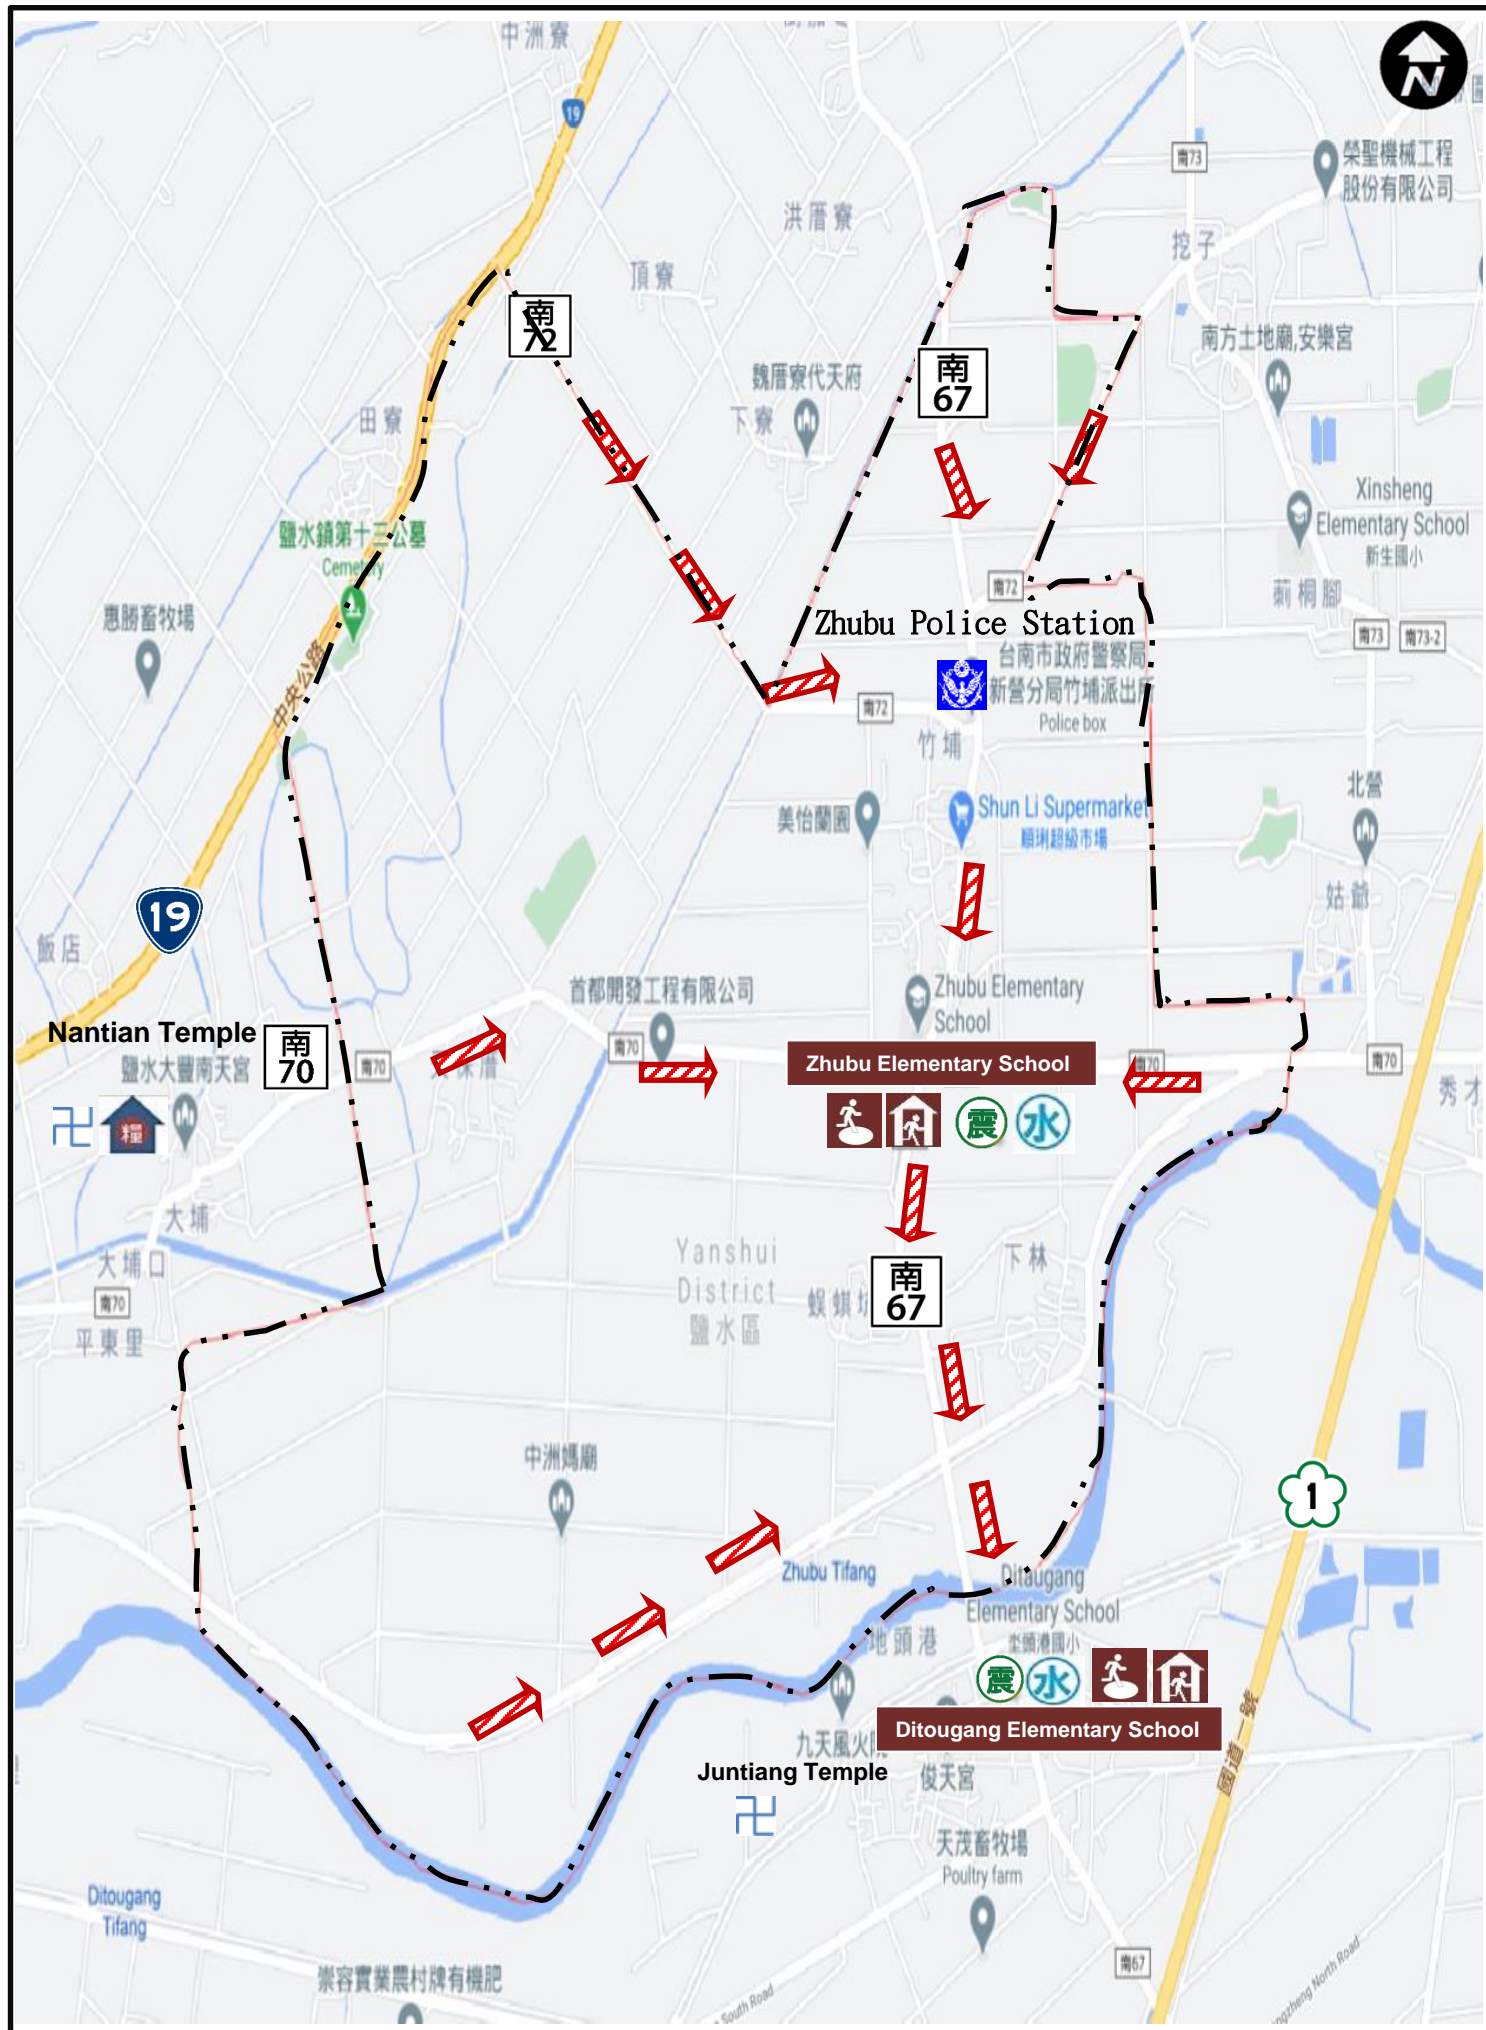

Shelter

1. Zhubu Elementary School

Address : No.92-1, Zhuzijiao, Yanshuei Dist

TEL : (06) 6551001

2. Ditougang Elementary School

Address : No.202, Ditougang, Yanshuei Dist

TEL : (06) 6892014

Yanshui District Office Jan. 2024 Update