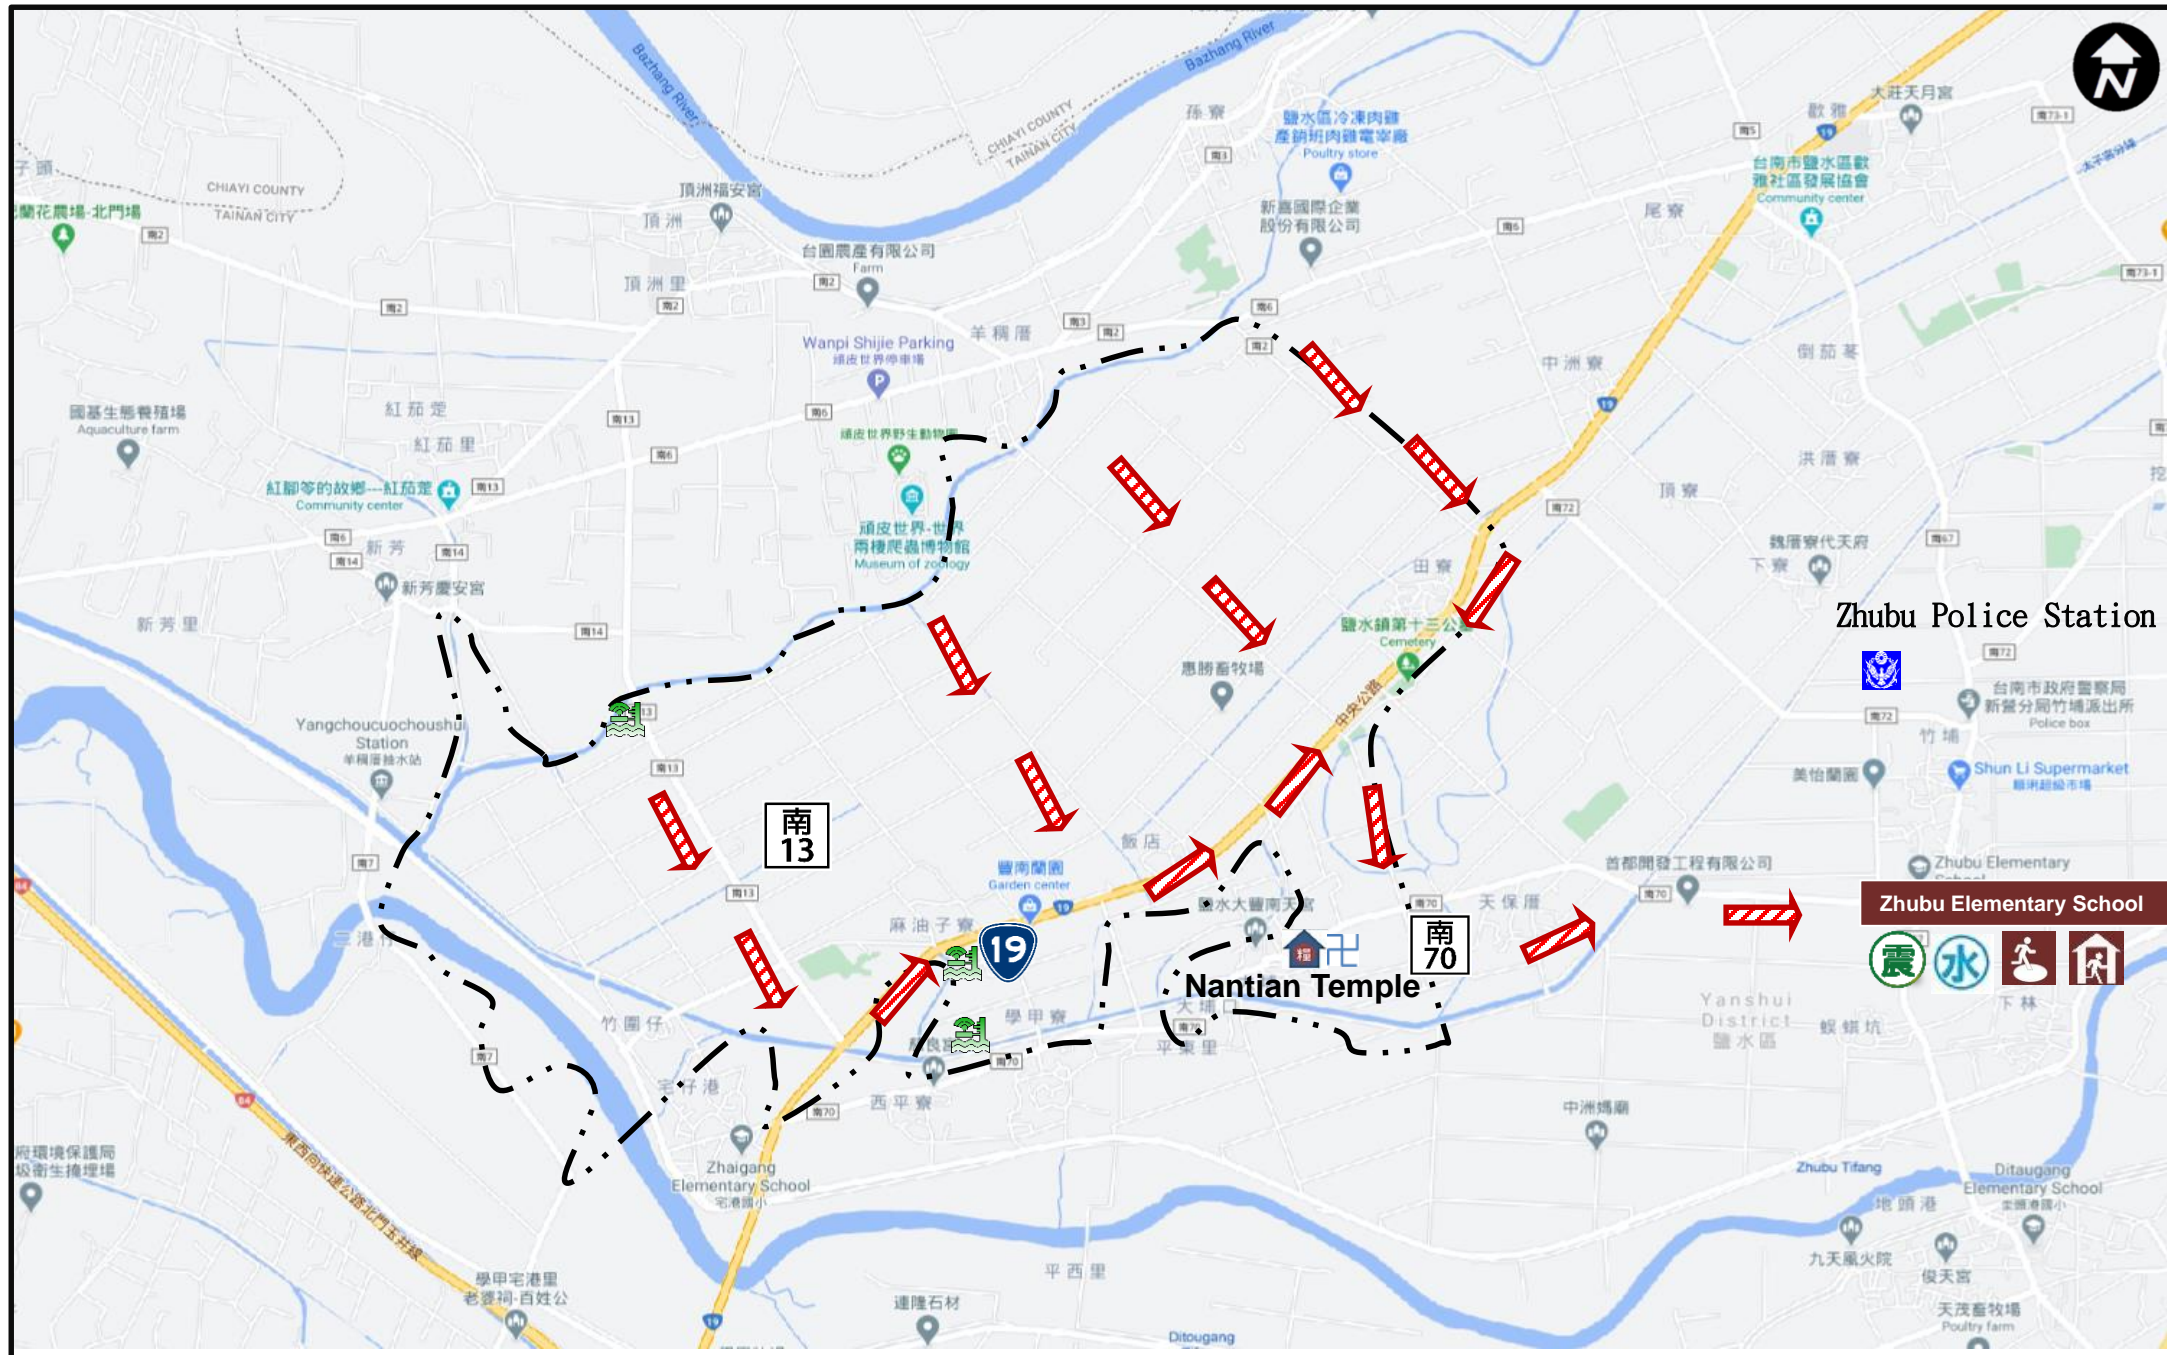

Shelter

Zhubu Elementary School

Address : No.92-1, Zhuzijiao, Yanshuei Dist

TEL : (06) 6551001

Yanshui District Office Jan. 2024 Update

Graphic Illustration	Road		Sign				Facilities						
		Provincial Highway		Evacuation Route		Barrier-Free Equipment		Outdoor Shelter for Earthquake		Fire Bureau		Locations of Reserved Supplies	
	Prefectural Road		Apply to Earthquake		Temple		Indoor Shelter for Earthquake		Police Station		Draw-Off Point		
	District Road		Apply to Flood		Elementary School		Indoor Shelter for Tsunami		Medical Establishment		Helicopter Point		Vehicle and People's Transfer Position
	Administrative Boundary Line		Apply to Tsunami		Junior High School		Outdoor Shelter for Mudslides		Disabled Welfare Organization		Emergency Operation Center		Garbage Assembly Area
			Apply to Mudslides		Landmark		Indoor Multi-function Shelter		Senior Welfare Organization		Locations of Rescue Equipments		Sand bag Placing Location
											Inundation Detector Sensor		Air-raid Shelter