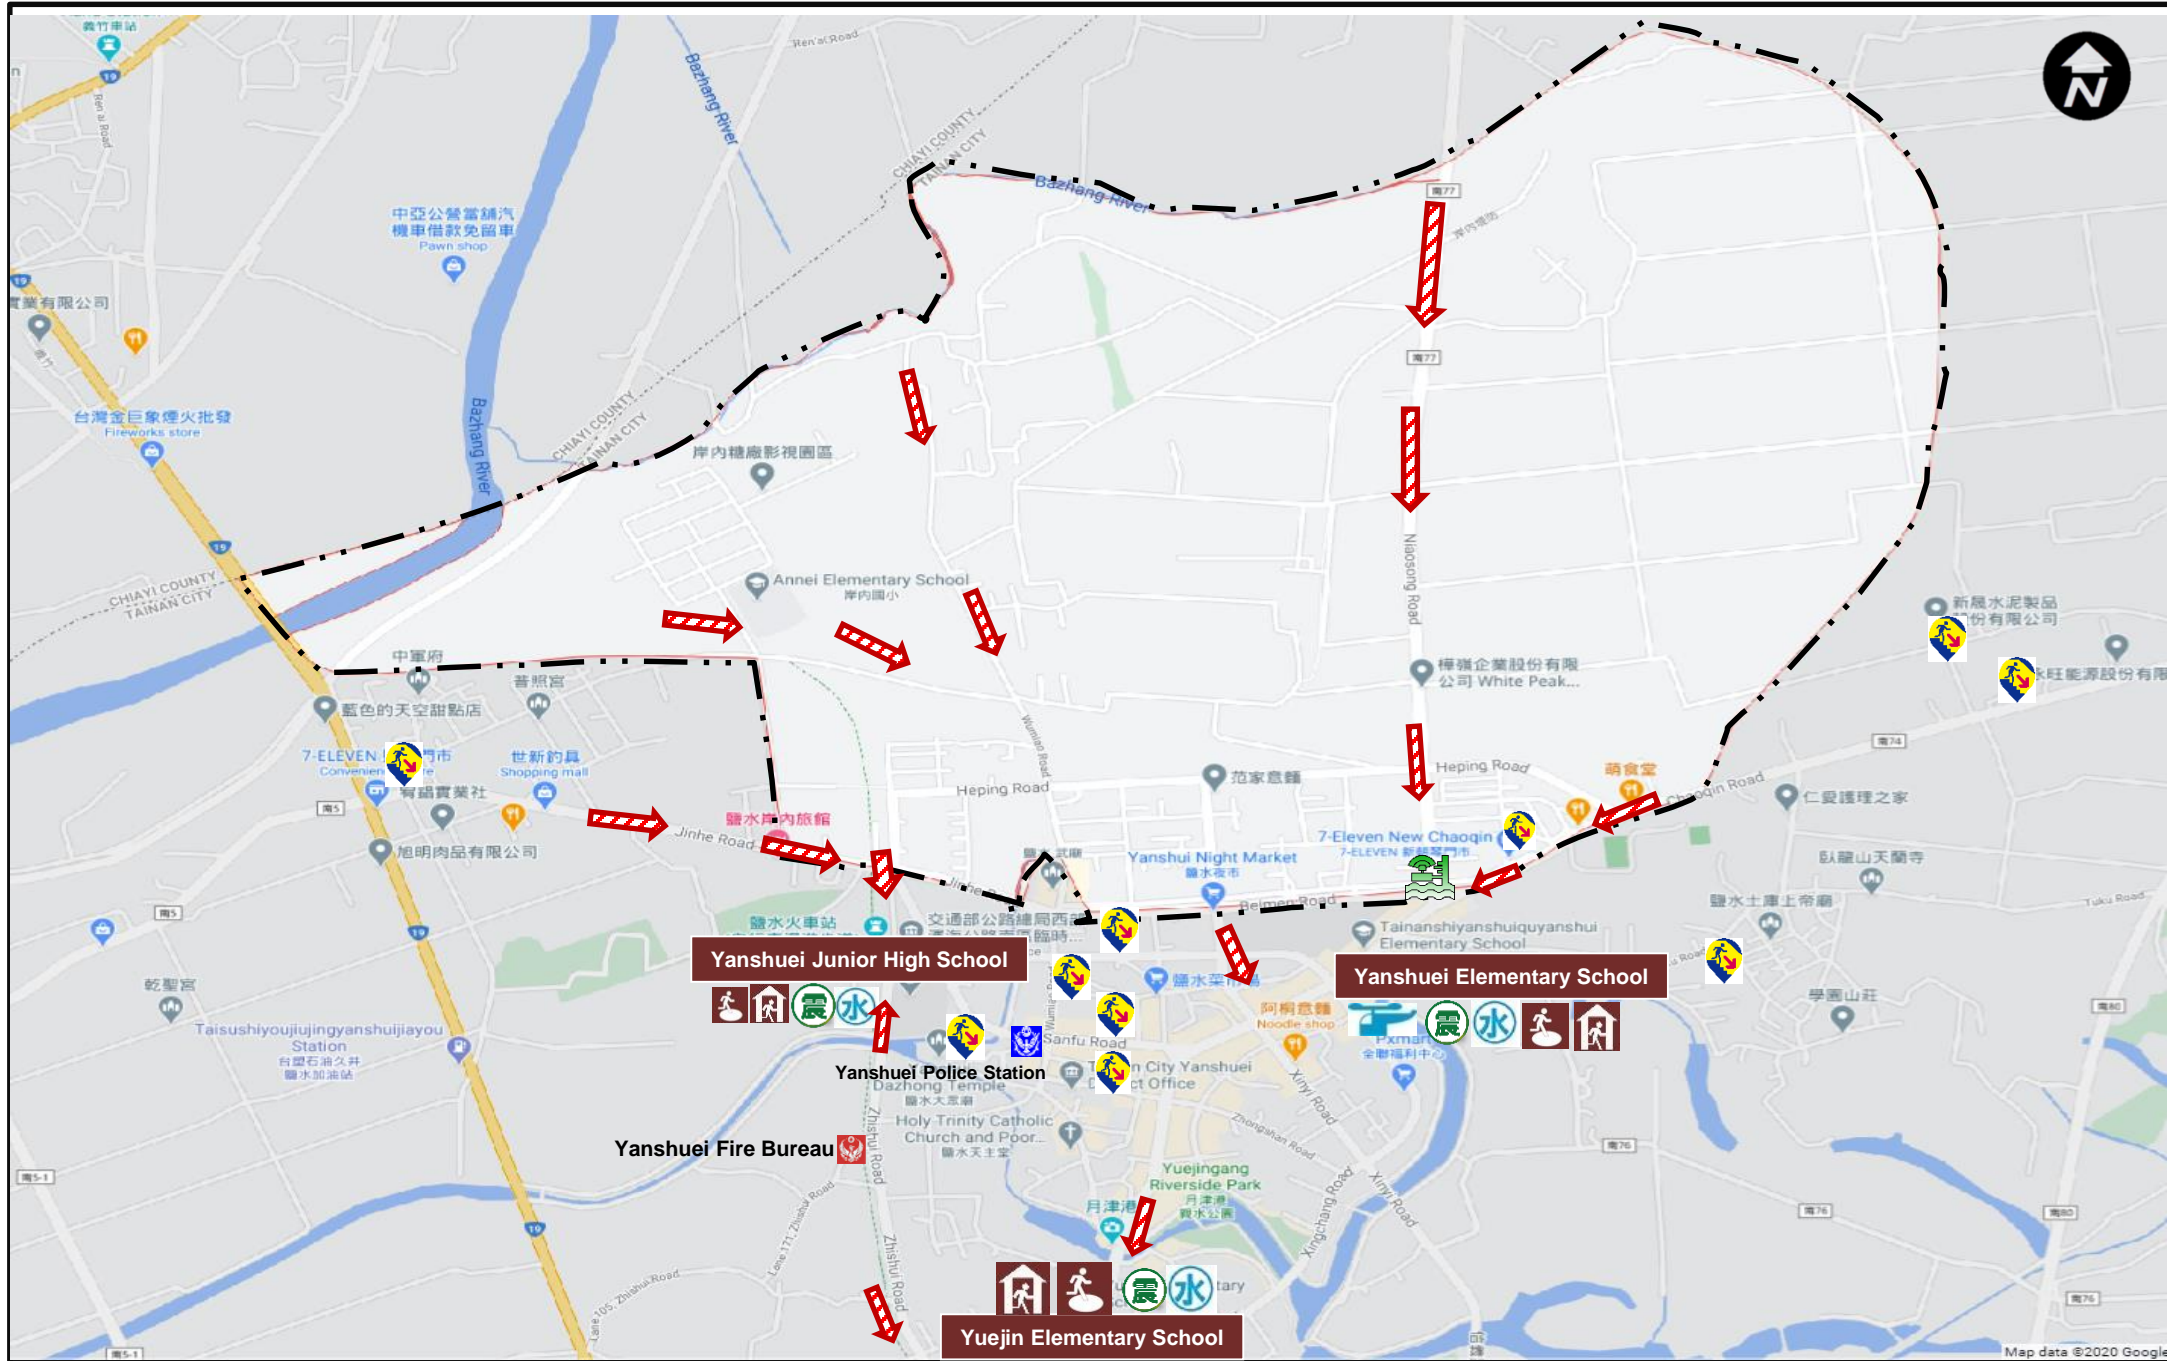

Disaster Evacuation Map of An Nei Vil., Yanshui District, Tainan City

Disaster Prevention Information Table

Administrative District Map

Disaster Notification Unit

Tainan City Emergency Operation Center
 Minzhi Line : 06-6569119
 Yonghua Line : 06-2989119
Yanshui Emergency Operation Center
 TEL : 06-6521038
Fire Bureau TEL : 119
Police Station TEL : 110
Helpline for Residents of Tainan city : 1999

2. Yanshuei Elementary School

Address : No.137, Chaoqin Rd., Yanshuei Dist
 TEL : (06) 6521046

3. Yuejin Elementary School

Address : No.16, Yuejin Rd., Yanshuei Dist
 TEL : (06) 6521113

Graphic Illustration	Road		Sign				Facilities						
	Icon	Description	Icon	Description	Icon	Description	Icon	Description	Icon	Description	Icon	Description	
Graphic		Provincial Highway		Evacuation Route		Barrier-Free Equipment		Outdoor Shelter for Earthquake		Fire Bureau		Locations of Reserved Supplies	
		District Road		Apply to Earthquake		Temple		Indoor Shelter for Earthquake		Police Station		Draw-Off Point	
Illustration		Administrative Boundary Line		Apply to Flood		Elementary School		Indoor Shelter for Tsunami		Medical Establishment		Helicopter Point	
		Vil. Dividing Line		Apply to Tsunami		Junior High School		Outdoor Shelter for Mudslides		Disabled Welfare Organization		Emergency Operation Center	
		Landmark		Apply to Mudslides		Landmark		Indoor Multi-function Shelter		Senior Welfare Organization		Locations of Rescue Equipments	
											Inundation Detector Sensor		Air-raid Shelter