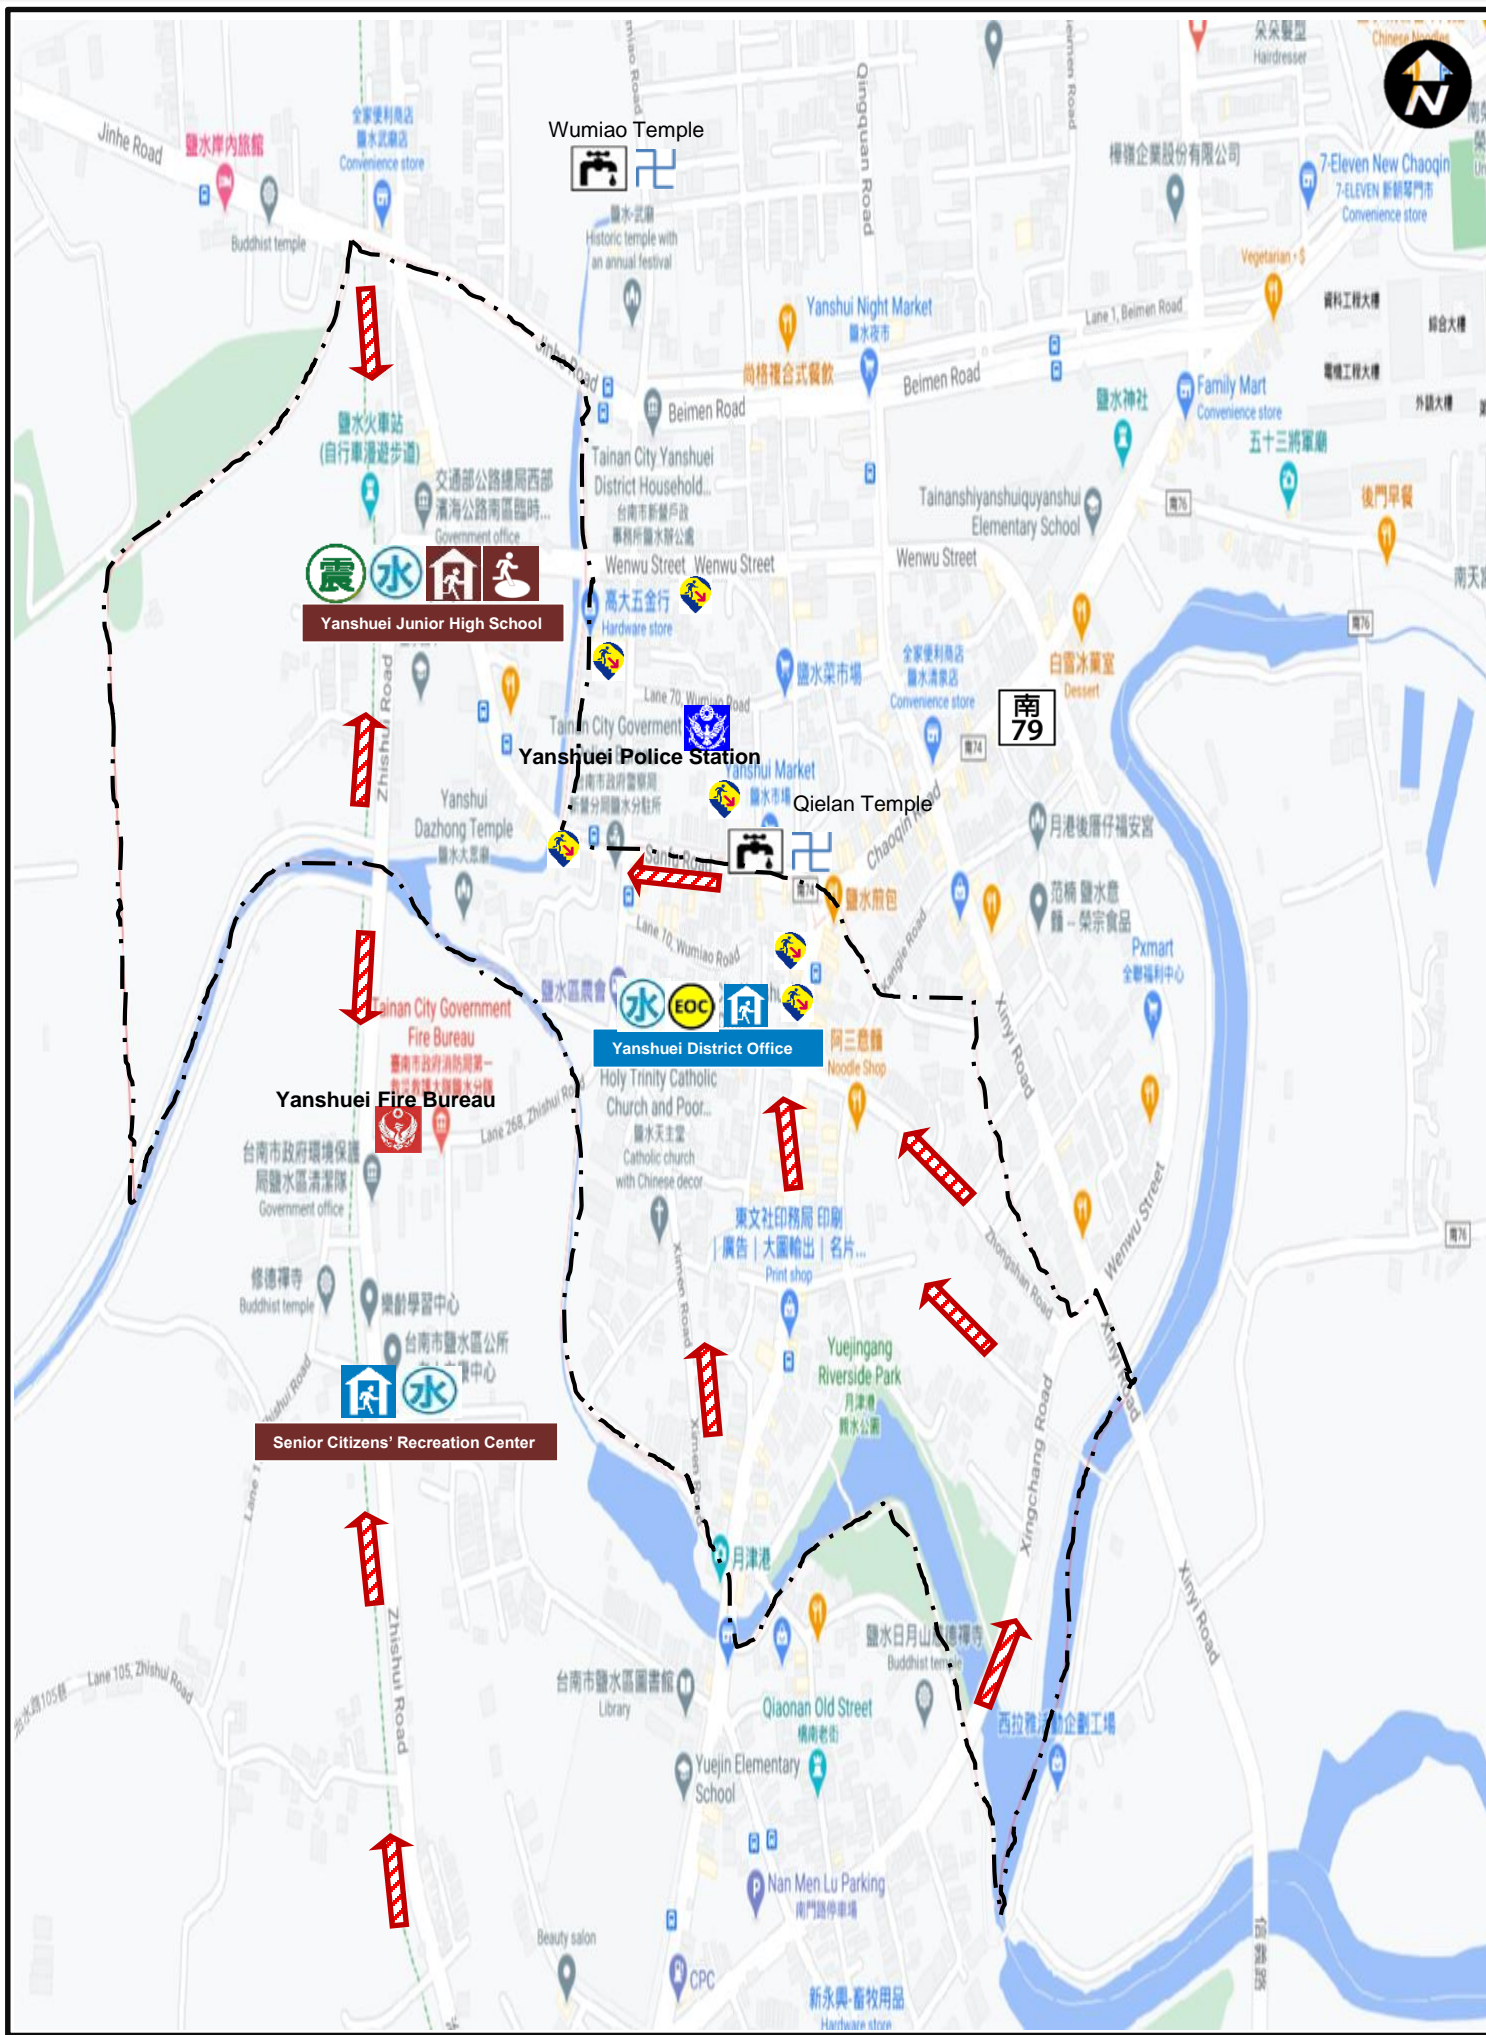

Disaster Evacuation Map of Yue Gang Vil., Yanshui District, Tainan City

Disaster Prevention Information Table

Administrative District Map

Disaster Notification Unit

Tainan City Emergency Operation Center

Minzhi Line : 06-6569119

Yonghua Line : 06-2989119

Yanshui Emergency Operation Center

TEL : 06-6521038

Fire Bureau TEL : 119

Police Station TEL : 110

Helpline for Residents of Tainan city : 1999

Emergency Contact

Chief of Village: Pai Chun-Tung

TEL : 06-6535029

Mobile : 0922539550

Disaster Information Websites

National Fire Agency

<http://www.nfa.gov.tw>

Tainan City Government Fire Department

<http://119.tainan.gov.tw/>

Tainan City Government Yanshui District Office

<http://www.tainan.gov.tw/ysdo/>

Tainan City Government's Disaster Response Network Notices

<http://disaster.tainan.gov.tw>

Evacuation Principle

- Floods : Vertical refuge ; People live in lowlands go to shelters.
- Earthquake : Take refuge at open spaces or parks.

Shelter

1.Yanshui Junior High School

Address : No.63, Sanfu Rd., Yanshui Dist.

TEL : (06) 6521075

2. Yanshui District Office

Address : No.47, Zhongshan Rd., Yanshui Dist.

TEL : (06) 6521038

3.Senior Citizens' Recreation Center

Address : No.254, Zhishui Rd., Yanshui Dist

TEL : (06) 652 1038

Yanshui District Office Jan. 2024 Update

Graphic Illustration	Road		Sign				Facilities								
		Provincial Highway		Evacuation Route		Barrier-Free Equipment		Outdoor Shelter for Earthquake		Fire Bureau		Locations of Reserved Supplies		Locations of Communication Apparatus	
	Prefectural Road		Apply to Earthquake		Temple		Indoor Shelter for Earthquake		Police Station		Draw-Off Point				Vehicle and People's Transfer Position
	District Road		Apply to Flood		Elementary School		Indoor Shelter for Tsunami		Medical Establishment		Helicopter Point		Garbage Assembly Area		
	Administrative Boundary Line		Apply to Tsunami		Junior High School		Outdoor Shelter for Mudslides		Disabled Welfare Organization		Emergency Operation Center		Sand bag Placing Location		
	Vil. Dividing Line		Apply to Mudslides		Landmark		Indoor Multi-function Shelter		Senior Welfare Organization		Locations of Rescue Equipments		Air-raid Shelter		
											Inundation Detector Sensor