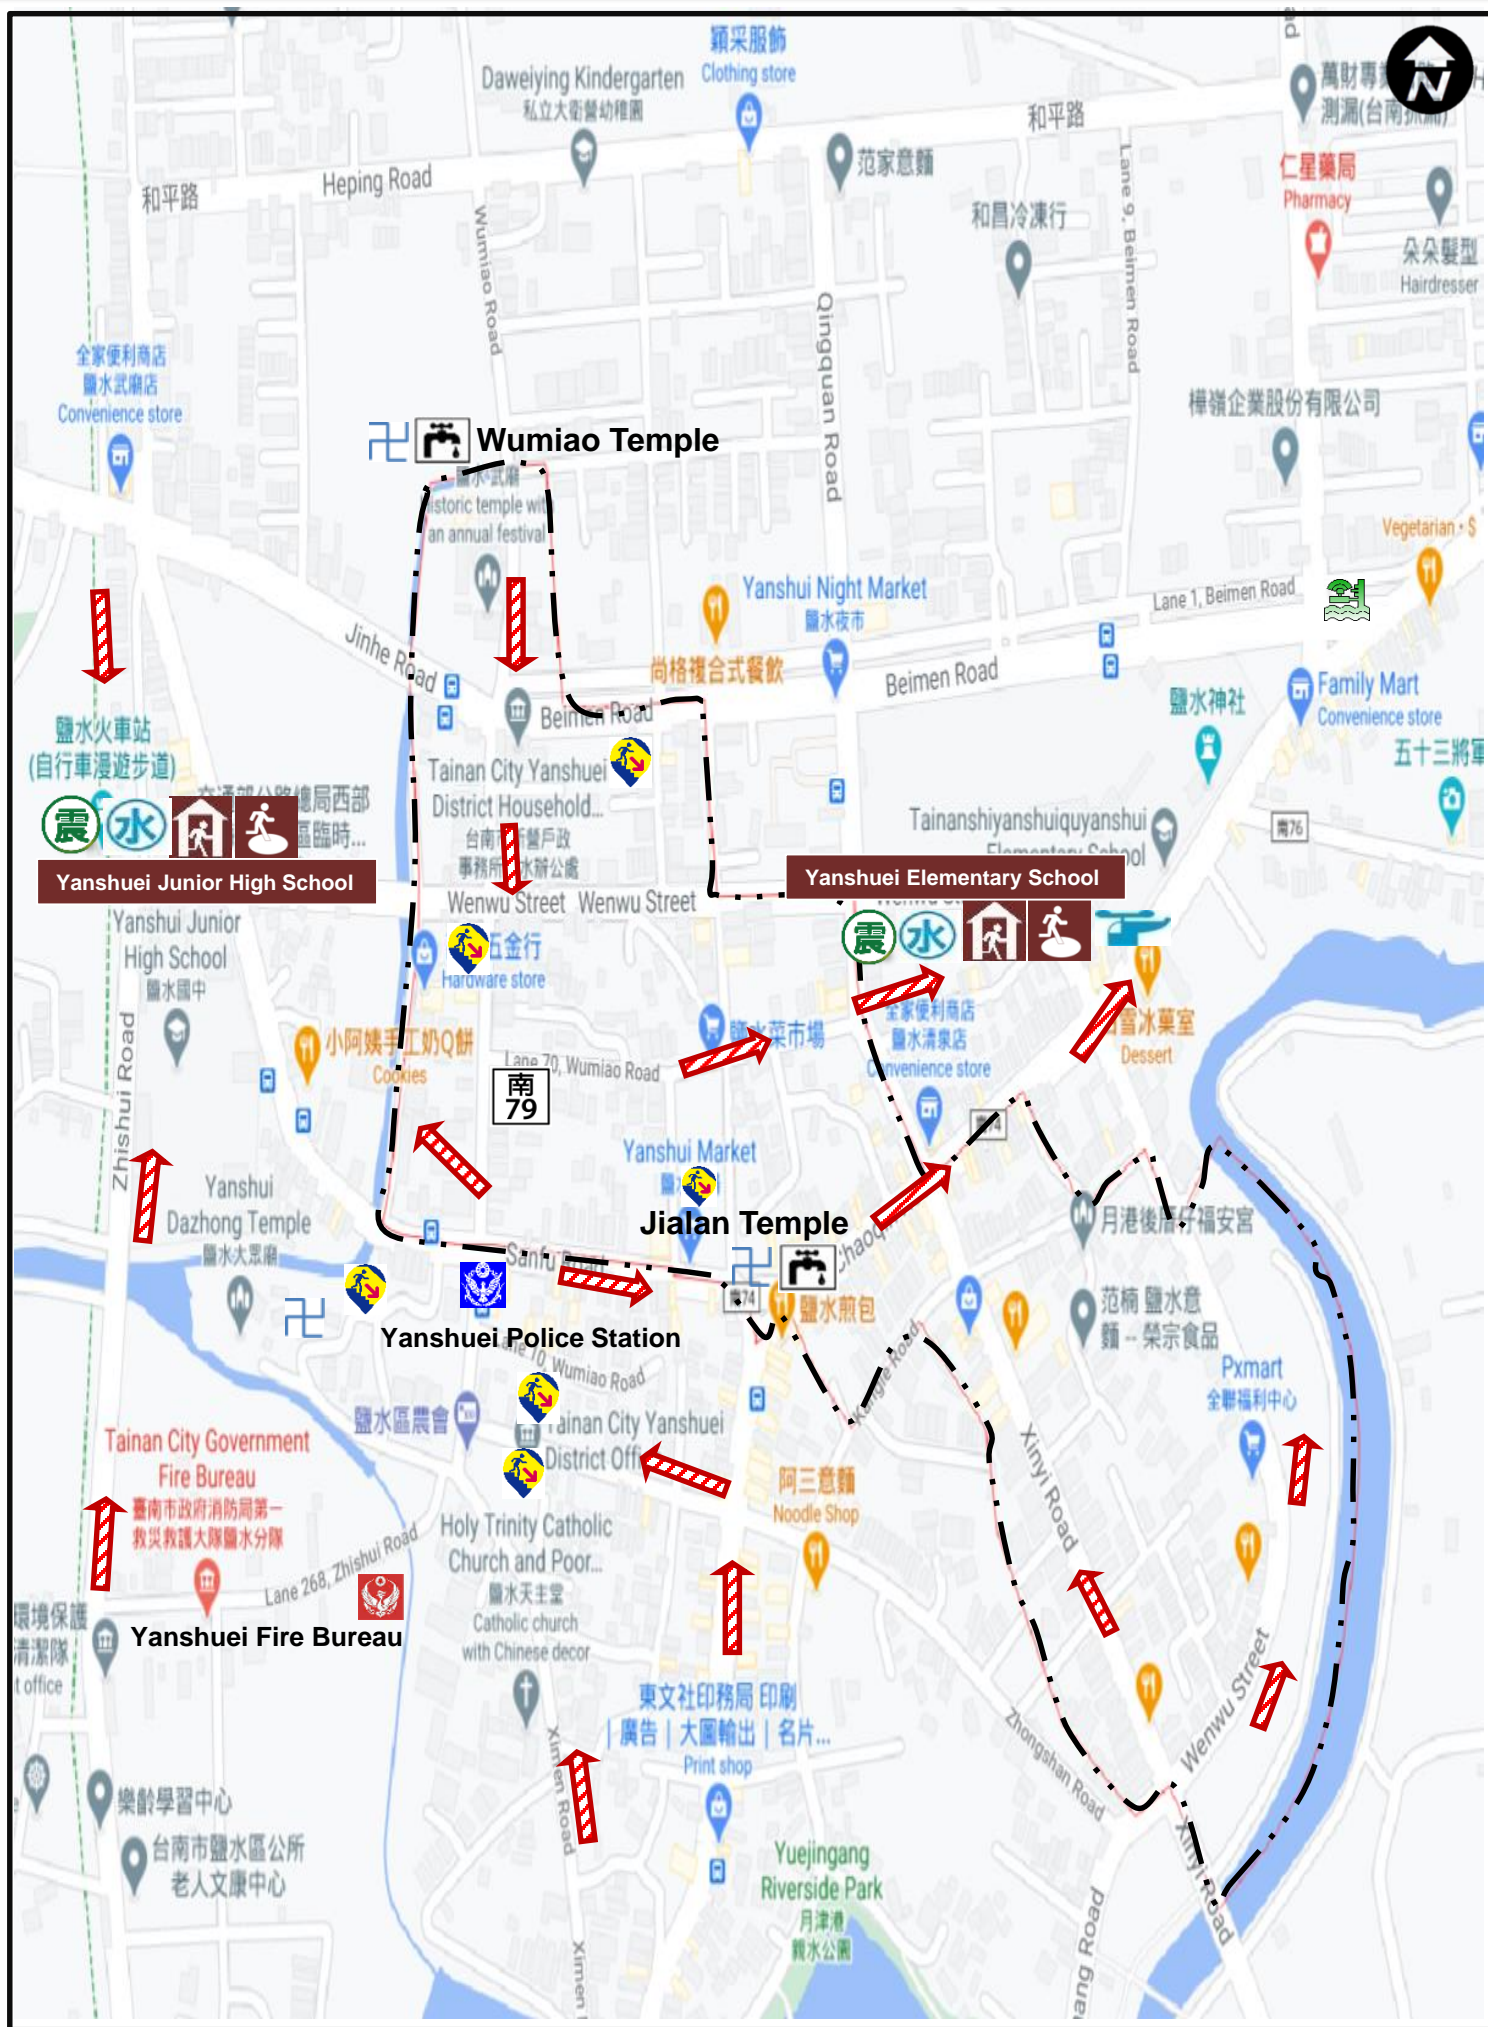

Disaster Evacuation Map of Jin Chung Vil., Yanshui District, Tainan City

Disaster Prevention Information Table

Administrative District Map

Disaster Notification Unit

Tainan City Emergency Operation Center

Shelter

1. Yanshui Elementary School

Address : No.137, Chaoqin Rd., Yanshui Dist.
TEL : (06) 6521046

2. Yanshui Junior High School

Address : No.63, Sanfu Rd., Yanshui Dist.
TEL : (06) 6521075

Yanshui District Office Jan. 2024 Update