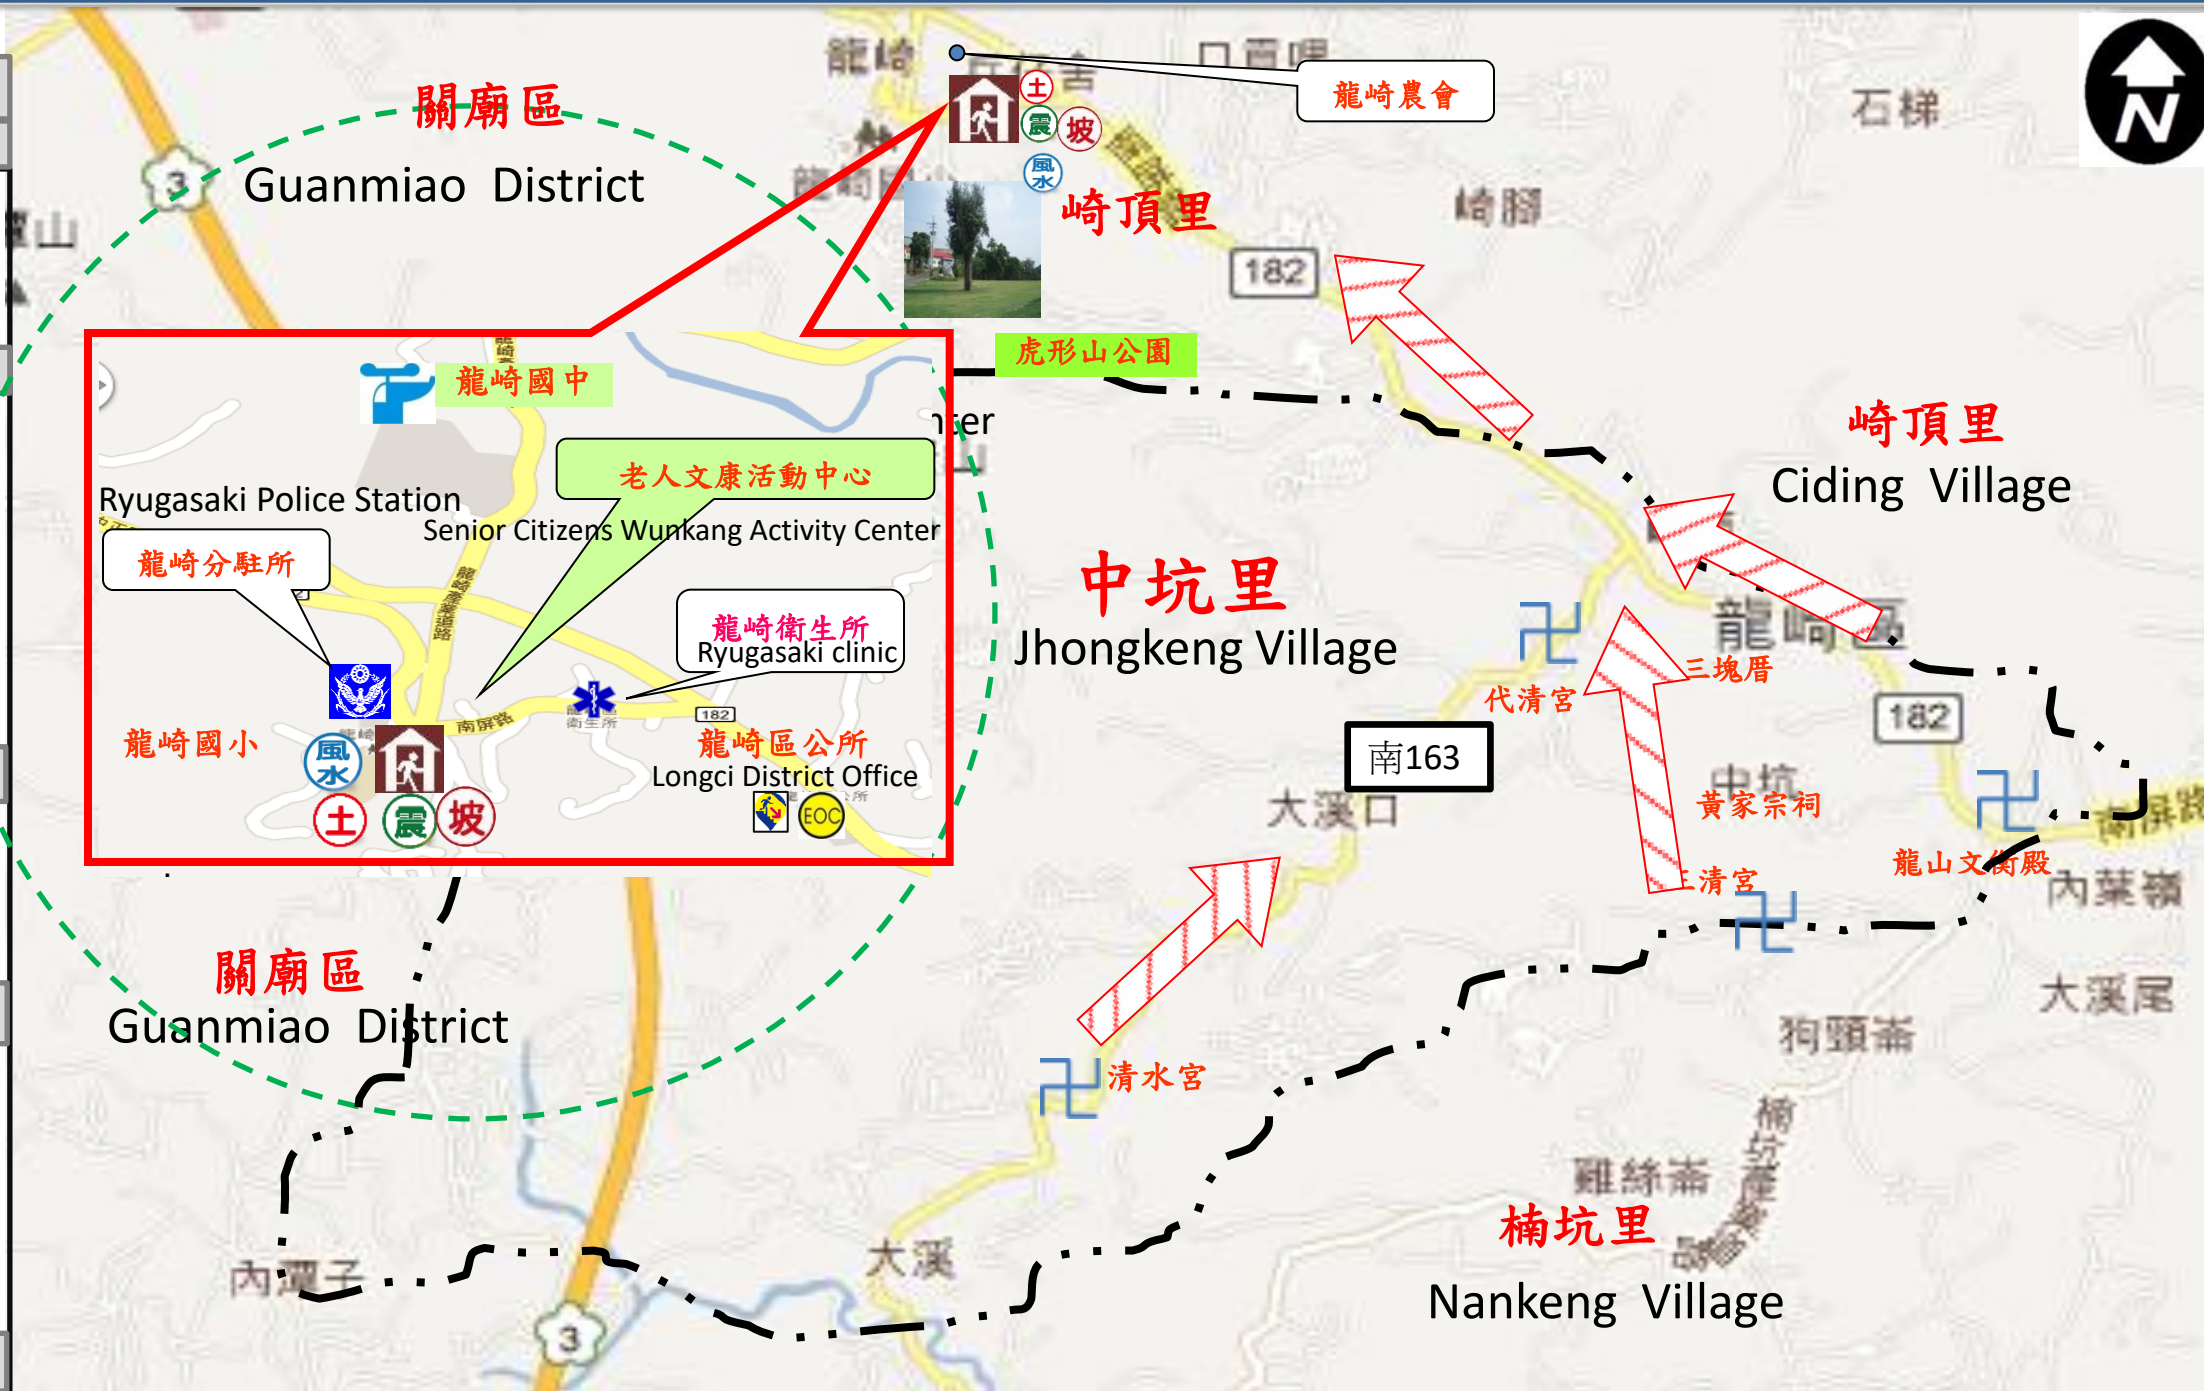

臺南市龍崎區中坑里防災地圖 Disaster Prevention Map of Zhongkeng Village, Longqi District, Tainan City

Contact Information

Administrative bitmap

Disaster Notification Unit

Tainan City Disaster Response Center
Minzhi Line: 06-6569119
Yonghua Line: 06-2989119

Longqi District Disaster Response Center
TEL:06-5941049

Fire Department report phone: 119
Police department report phone: 110
People service hotline: 1999

Emergency Contact

Long Lane Chen Maoquan
Tel(公):06-3554294
Tel(宅):06-3554294
Mobile telephone:0912764853

Disaster information website

- National Fire Agency <http://www.nfa.gov.tw>
- Tainan City Government Fire Department <http://119.tainan.gov.tw/>
- Tainan City Government Longqi District Office <http://Longqi.tainan.gov.tw>
- Tainan City Government's Disaster Response Network Notices <http://disaster.tainan.gov.tw>

Evacuation principle

Floods: vertical refuge or shelter in place; lowlands went refuge asylum premises; Earthquake: Go to an open space or park refuge
Mudslide: Red Alert when the value of the yellow tie up evacuation

Refuge accommodation premises

1.Senior Citizens Wunkang Activity Center
Add :No.201, Xinshizi Ciding Village
TEL : (06) 5940327

臺南市政府113年9月1日更新

道路(Road)	標示(Sign)		設施(Facilities)			
省道 Provincial Highway	疏散避難方向 Evacuation Route	備有無障礙設施 barrier-free-equipment	地震室內避難收容處所 Earthquake Shelter in Buildings	消防單位 Fire Station	物資儲備點 Supplies ReserveLoca.	通訊設備放置點 Communication Equipment Loca.
鄉道 Vil. road	適用地震災情 Apply to Earthquake	廟宇 Temple	風水災避難收容處所 Typhoon & Shelter for Flood	警察單位 Police Station	取水點 draw-off point	車輛及人員轉運集結點 Vehicle and people's transfer post
行政區域界線	適用風水災災情 Apply to Flood	國小 Elementary School	海嘯避難收容處所 Shelter for Tsunami	醫療院所 Hospital	直升機起降點 Helicopter Pad	防空疏散避難設施 air defense evacuation and refuge facilities
里界線 Vil. dividing line	適用海嘯災情 Apply to Tsunami	地標 Landmark	土石流避難收容處所 Shelter for Mudslides	身心障礙福利機構 Disabled Welfare Organization	指揮中心 Emergency Operation Center	沙包放置點位 Sand bag placing location
	適用土石流災情 Apply to Mudslides	適用坡地災害 disaster on slopland	複合型避難收容處所 Multi-function Shelter	老人福利機構 Senior Welfare Organization	救援器材放置點 Rescuing Equipment Loca.	地震(戶外)避難收容處所 Earthquake Shelter in Open Space

圖例