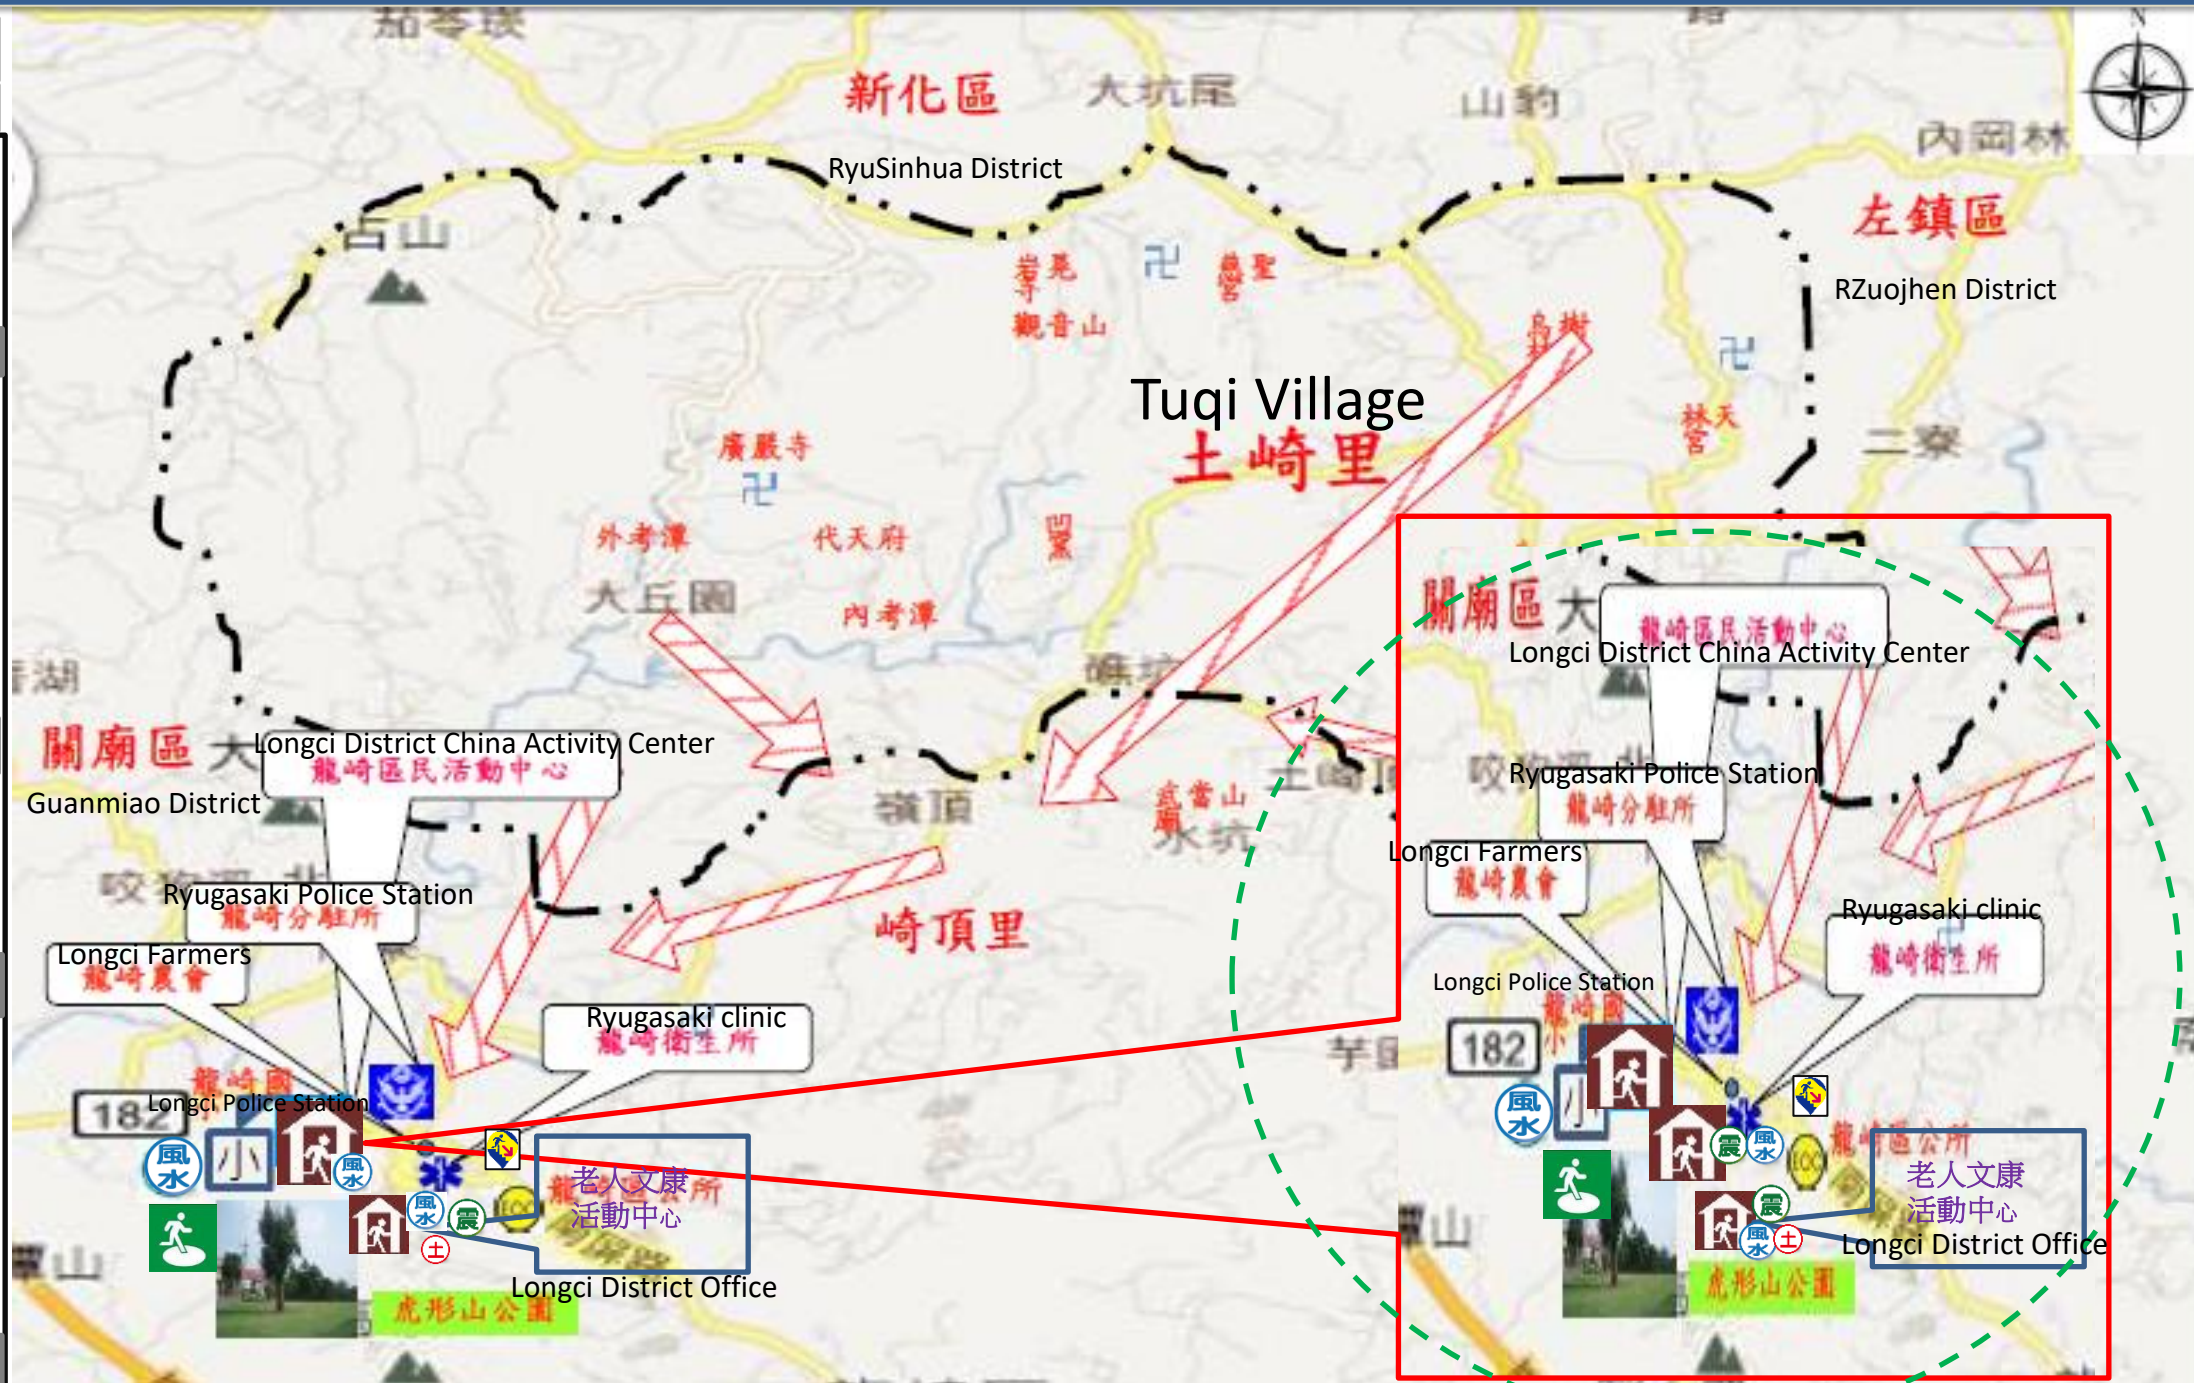

臺南市龍崎區土崎里防災地圖 Disaster Prevention Map of Tuqi Village, Longqi District, Tainan City

Contact Information

Administrative bitmap

Disaster Notification Unit

Tainan City Disaster Response Center

Minzhi Line: 06-6569119
Yonghua Line: 06-2989119

Longqi District Disaster Response Center

TEL:06-5941049

Fire Department report phone: 119
Police department report phone: 110
People service hotline: 1999

Emergency Contact

Long Lane Lin Hongzhong

TEL(公):06-5940303

TEL(宅):06-5940303

Mobile telephone:0936182366

Disaster information website

- National Fire Agency
  <http://www.nfa.gov.tw>
- Tainan City Government Fire Department
  <http://119.tainan.gov.tw/>
- Tainan City Government Longqi District Office
  <http://Longqi.tainan.gov.tw>
- Tainan City Government's Disaster Response Network Notices
  <http://disaster.tainan.gov.tw>

Evacuation principle

Floods: vertical refuge or shelter in place; lowlands went refuge asylum premises; Earthquake: Go to an open space or park refuge
Mudslide: Red Alert when the value of the yellow tie up evacuation

Refuge accommodation premises

1. Longqi Community Center
Add :No.201, Xinshizi Ciding Village

TEL : (06) 5940327

道路(Road)	標示(Sign)		設施(Facilities)			
省道 Provincial Highway	疏散避難方向 Evacuation Route	備有無障礙設施 barrier-free-equipment	地震室內避難收容處所 Earthquake Shelter in Buildings	消防單位 Fire Station	物資儲備點 Supplies ReserveLoca.	通訊設備放置點 Communication Equipment Loca.
鄉道 Vil. road	適用地震災情 Apply to Earthquake	廟宇 Temple	風水災避難收容處所 Typhoon & Shelter for Flood	警察單位 Police Station	取水點 draw-off point	車輛及人員轉運集結點 Vehicle and people's transfer post
行政區域界線	適用風水災災情 Apply to Flood	國小 Elementary School	海嘯避難收容處所 Shelter for Tsunami	醫療院所 Hospital	直升機起降點 Helicopter Pad	防空疏散避難設施 air defense evacuation and refuge facilities
里界線 Vil. dividing line	適用海嘯災情 Apply to Tsunami	地標 Landmark	土石流避難收容處所 Shelter for Mudslides	身心障礙福利機構 Disabled Welfare Organization	指揮中心 Emergency Operation Center	沙包放置點位 Sand bag placing location
	適用土石流災情 Apply to Mudslides		複合型避難收容處所 Multi-function Shelter	老人福利機構 Senior Welfare Organization	救援器材放置點 Rescuing Equipment Loca.	地震(戶外)避難收容處所 Earthquake Shelter in Open Space