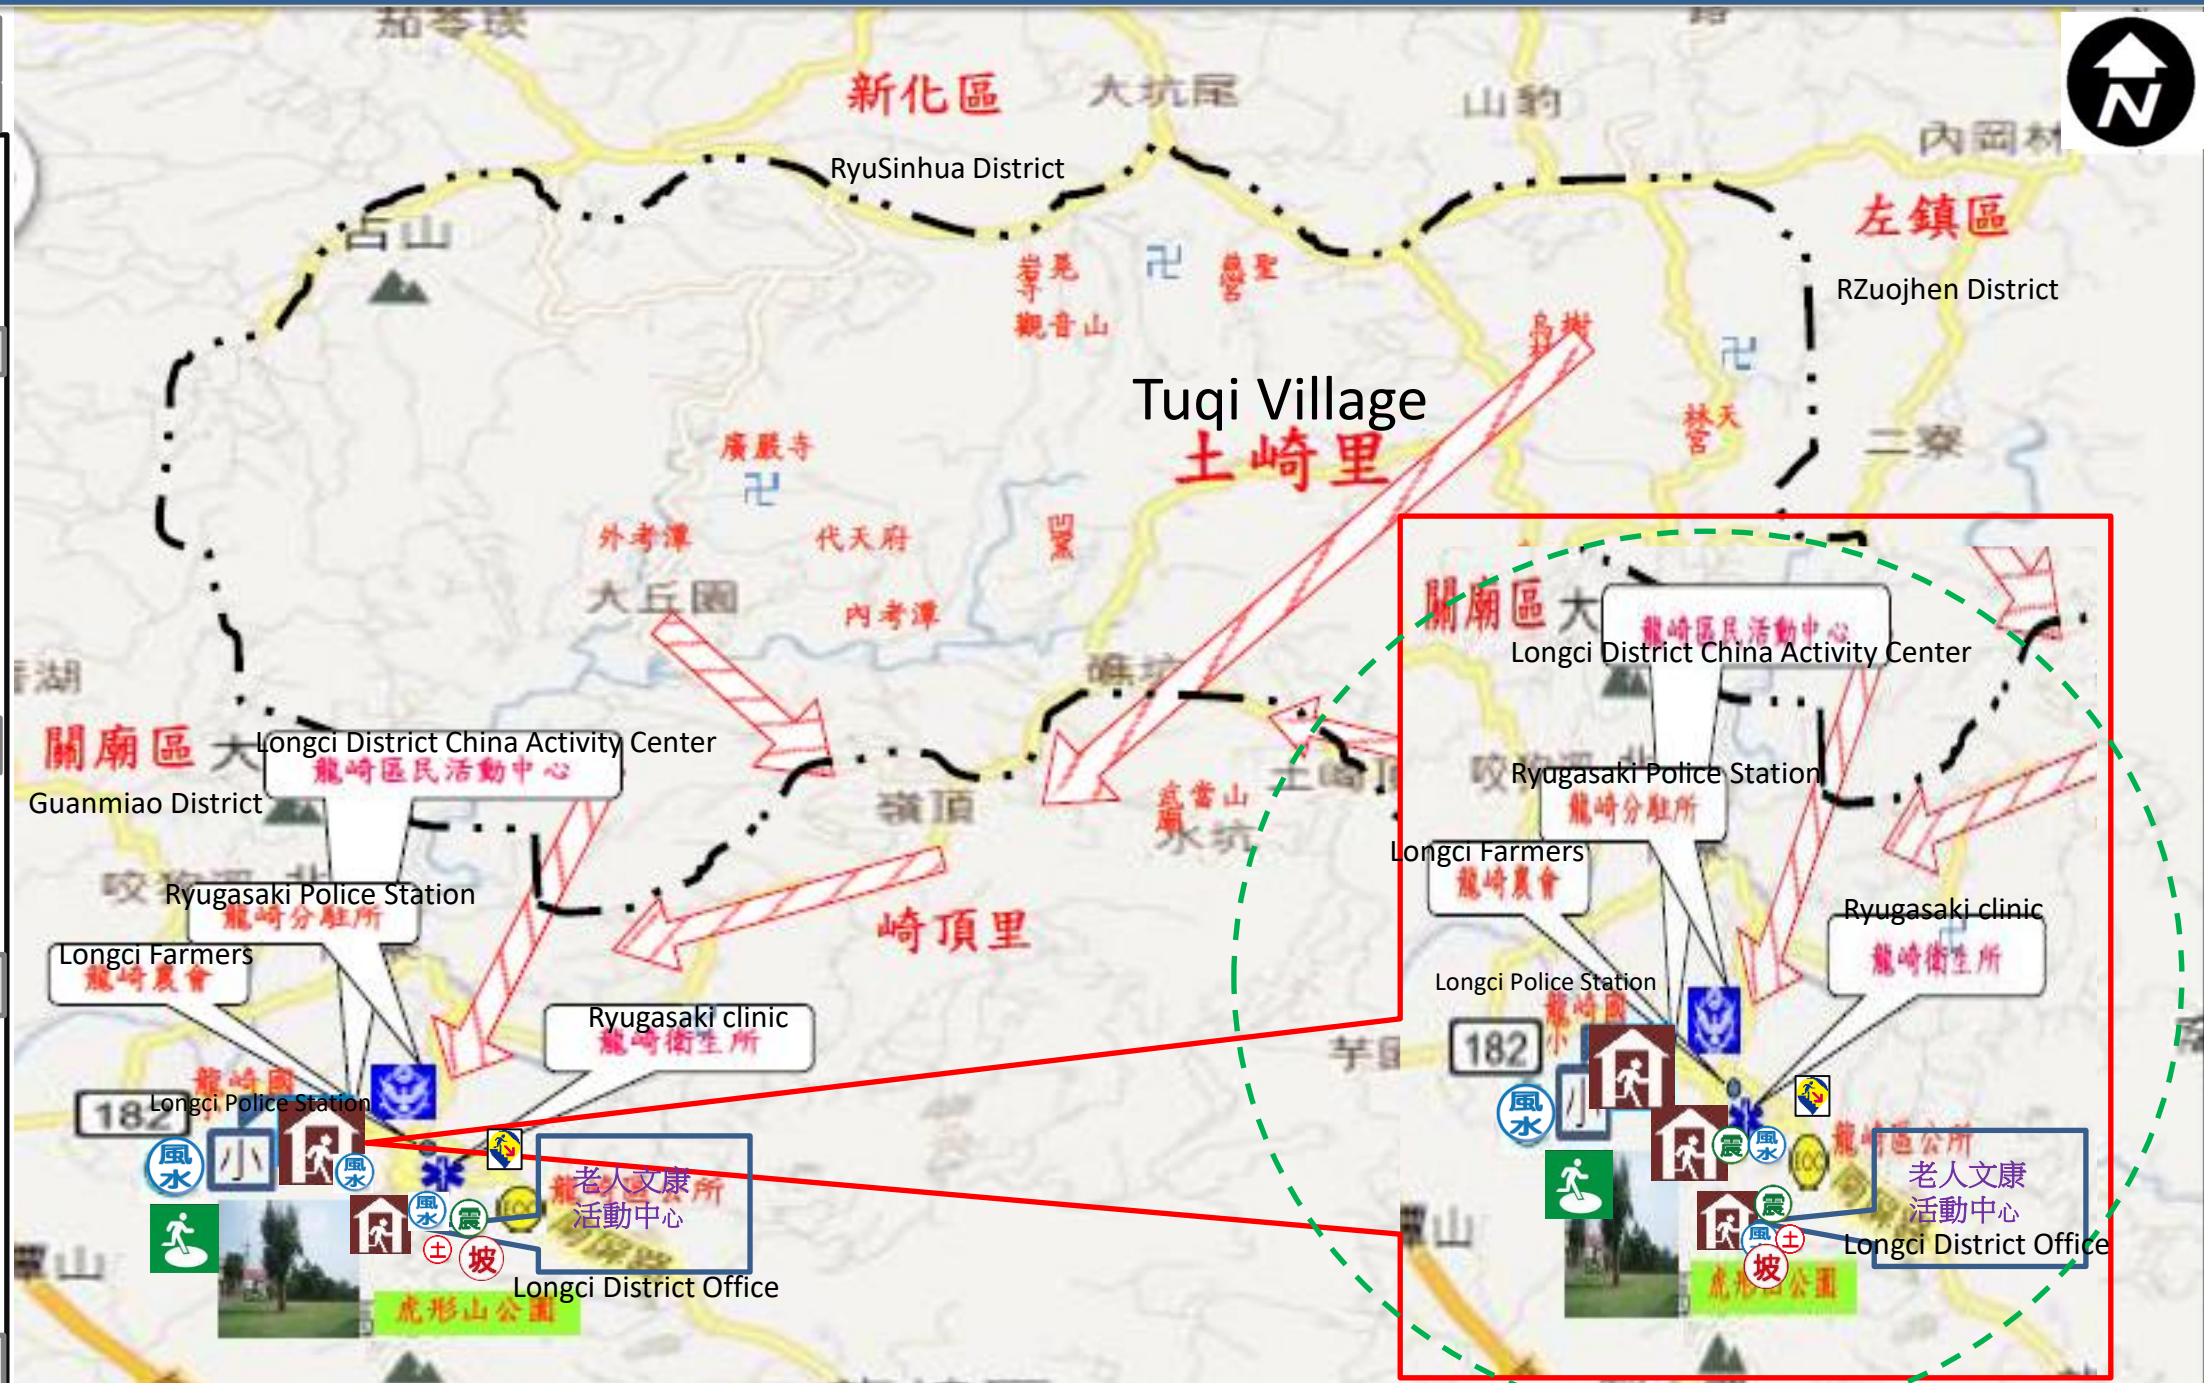

臺南市龍崎區土崎里防災地圖 Disaster Prevention Map of Tuqi Village, Longqi District, Tainan City

Contact Information

Administrative bitmap

Disaster Notification Unit

Tainan City Disaster Response Center

Minzhi Line: 06-6569119
Yonghua Line: 06-2989119

Longqi District Disaster Response Center

TEL:06-5941049

Fire Department report phone: 119
Police department report phone: 110
People service hotline: 1999

Emergency Contact

Long Lane Lin Hongzhong

TEL(公):06-5940303

TEL(宅):06-5940303

Mobile telephone:0936182366

Disaster information website

- National Fire Agency
  <http://www.nfa.gov.tw>
- Tainan City Government Fire Department
  <http://119.tainan.gov.tw/>
- Tainan City Government Longqi District Office
  <http://Longqi.tainan.gov.tw>
- Tainan City Government's Disaster Response Network Notices
  <http://disaster.tainan.gov.tw>

Evacuation principle

Floods: vertical refuge or shelter in place; lowlands went refuge asylum premises; Earthquake: Go to an open space or park refuge
Mudslide: Red Alert when the value of the yellow tie up evacuation

Refuge accommodation premises

1. Longqi Community Center
Add :No.201, Xinshizi Ciding Village
TEL : (06) 5940327

臺南市政府113年9月1日更新

道路(Road)	標示(Sign)		設施(Facilities)			
省道 Provincial Highway	疏散避難方向 Evacuation Route	備有無障礙設施 barrier-free-equipment	地震室內避難收容處所 Earthquake Shelter in Buildings	消防單位 Fire Station	物資儲備點 Supplies ReserveLoca.	通訊設備放置點 Communication Equipment Loca.
鄉道 Vil. road	適用地震災情 Apply to Earthquake	廟宇 Temple	風水災避難收容處所 Typhoon & Shelter for Flood	警察單位 Police Station	取水點 draw-off point	車輛及人員轉運集結點 Vehicle and people's transfer post
行政區域界線	適用風水災災情 Apply to Flood	國小 Elementary School	海嘯避難收容處所 Shelter for Tsunami	醫療院所 Hospital	直升機起降點 Helicopter Pad	防空疏散避難設施 air defense evacuation and refuge facilities
里界線 Vil. dividing line	適用海嘯災情 Apply to Tsunami	地標 Landmark	土石流避難收容處所 Shelter for Mudslides	身心障礙福利機構 Disabled Welfare Organization	指揮中心 Emergency Operation Cente	沙包放置點位 Sand bag placing location
	適用土石流災情 Apply to Mudslides	適用坡地災害 disaster on slopeland	複合型避難收容處所 Multi-function Shelter	老人福利機構 Senior Welfare Organization	救援器材放置點 Rescuing Equipment Loca.	地震(戶外)避難收容處所 Earthquake Shelter in Open Space

圖例