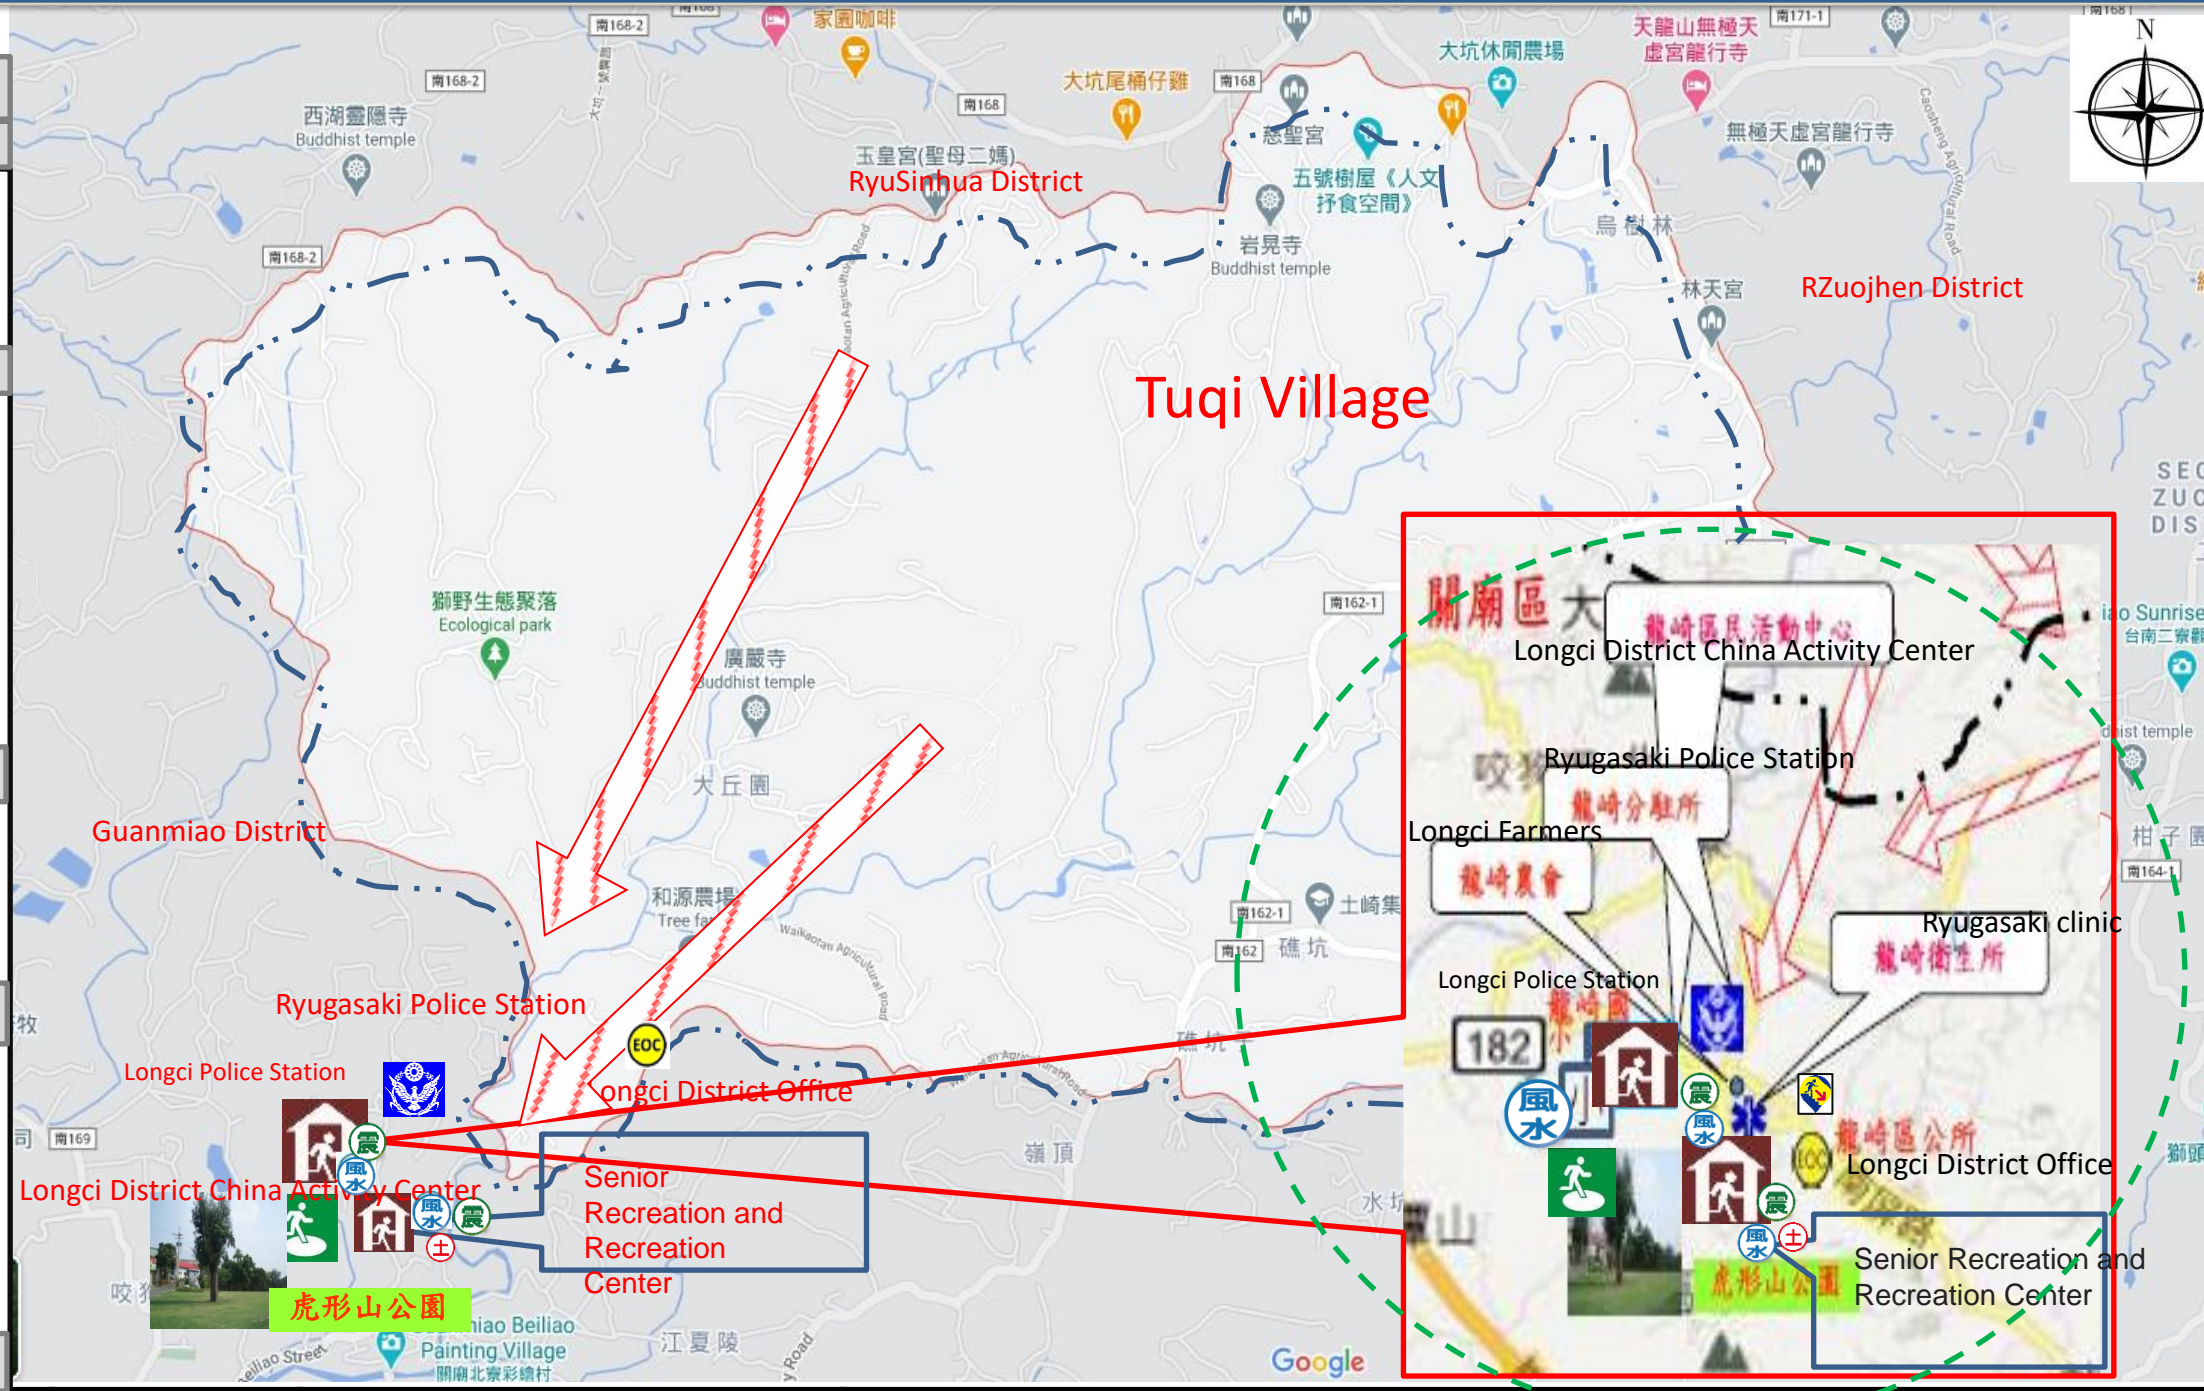

Disaster Prevention Map of Tuqi Village, Longqi District, Tainan City

Contact Information

Administrative bitmap

Disaster Notification Unit

Tainan City Disaster Response Center
Minzhi Line: 06-6569119
Yonghua Line: 06-2989119

Longqi District Disaster Response Center
TEL:06-5941049

Fire Department report phone: 119
Police department report phone: 110
People service hotline: 1999

Emergency Contact

Long Lane Lin Hongzhong
TEL(公):06-5940303
TEL(宅):06-5940303
Mobile telephone:0936182366

Disaster information website

- National Fire Agency
  <http://www.nfa.gov.tw>
- Tainan City Government Fire Department
  <http://119.tainan.gov.tw/>
- Tainan City Government Longqi District Office
  <http://Longqi.tainan.gov.tw>
- Tainan City Government's Disaster Response Network Notices
  <http://disaster.tainan.gov.tw>

Evacuation principle

Floods: vertical refuge or shelter in place; lowlands went refuge asylum premises; Earthquake: Go to an open space or park refuge
Mudslide: Red Alert when the value of the yellow tie up evacuation

Refuge accommodation premises

1. Longqi Community Center
Add :No.201, Xinshizi Ciding Village
TEL : (06) 5940327

Roadway	Graphic		Faculty				
Provincial Highway	Evacuation Route	Barrier-free facility	Indoor shelter for earthquake	Supplies Reserve Loca.	Fire agency	Communication	
Rural Highway	For earthquake	Temple	Outdoor shelter for earthquake	Sand Bag Placing Loca.	Draw-off point	Rescue eqpt.	
District Border	For Typhoon & flooding	Elementary school	Typhoon & Flood Shelter	air defense evacuation and refuge facilities	Police Station	Disabled Welfare .org	
District Bounday	For tsunami	Junior high school	Shelter for tsunami	Emergency Operation Center	Hospital	Senior Welfare .org	
Village Bounday	For debris flow	Administrative facility	Multi-function Shelter	Transit Station	Helicopter Pad	Shelter for debris flow	

Legends