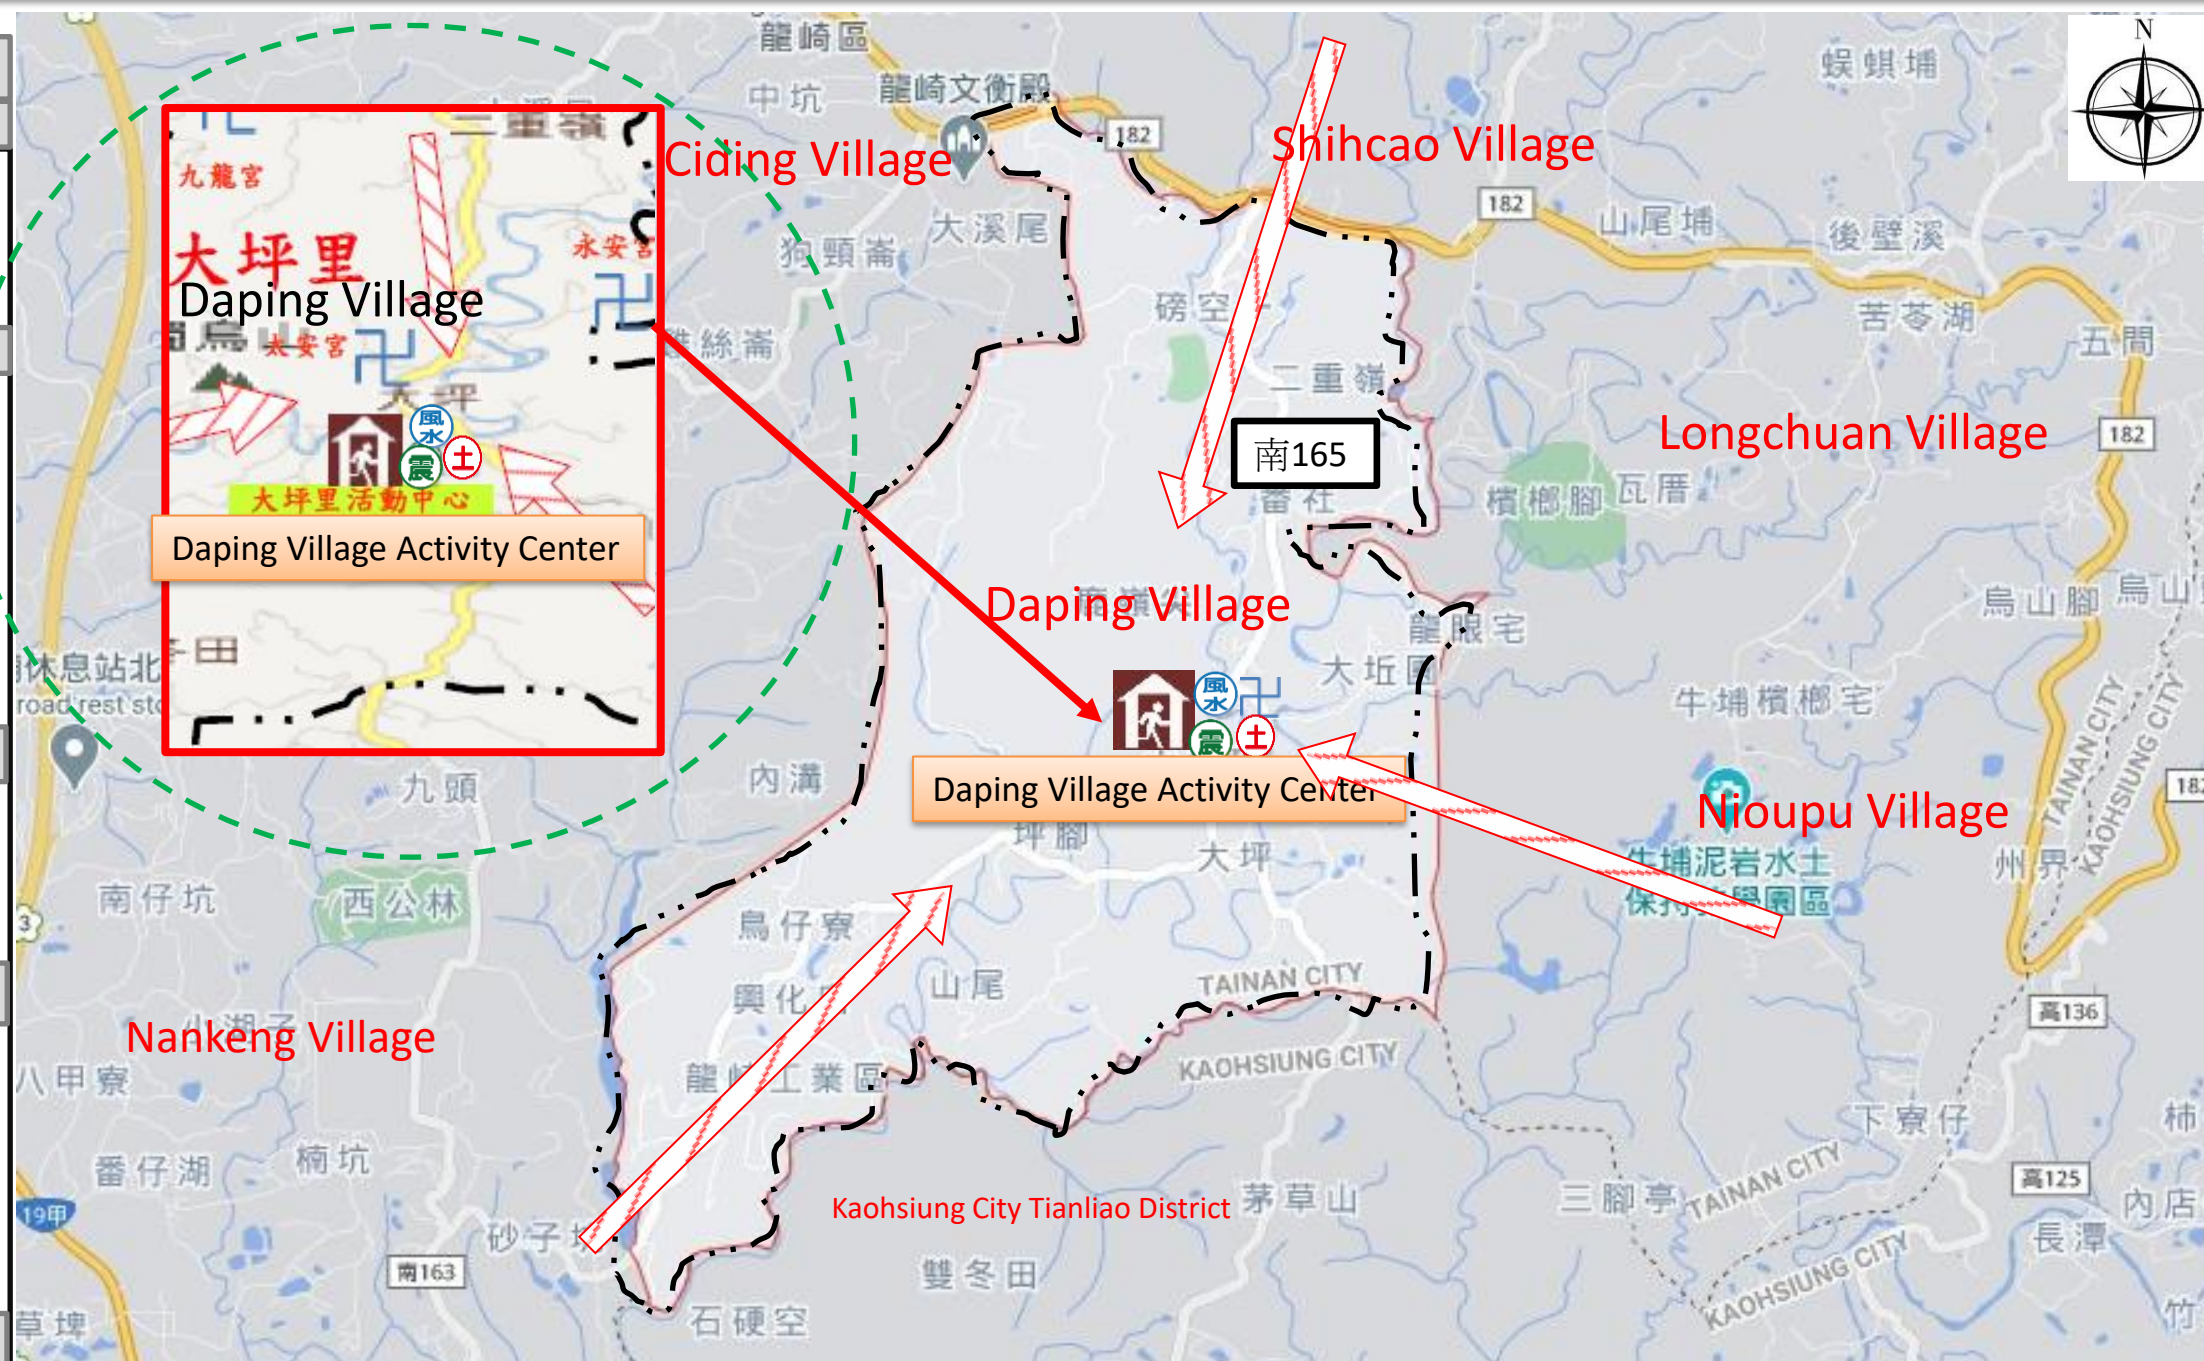

# Disaster Prevention Map of Daping Village, Longci District, Tainan City

## Evacuation principle

Floods: vertical refuge or shelter in place; lowlands went refuge asylum premises; Earthquake: Go to an open space or park refuge  
 Mudslide: Red Alert when the value of the yellow tie up evacuation

## Refuge accommodation premises

1. Daping Village Activity Center  
 Add :No.37-2, Daping Daping Village  
 Tel : 06- 5940253

Roadway	Graphic		Faculty				
Provincial Highway	Evacuation Route	Barrier-free facility	Indoor shelter for earthquake	Supplies Reserve Loca.	Fire agency	Communication	
Rural Highway	For earthquake	Temple	Outdoor shelter for earthquake	Sand Bag Placing Loca.	Draw-off point	Rescue eqpt.	
<b>District Border</b>	For flooding	Elementary school	Typhoon & Flood Shelter	air defense evacuation and refuge facilities	Police Station	Disabled Welfare .org	
District Bounday	For tsunami	Junior high school	Shelter for tsunami	Emergency Operation Center	Hospital	Senior Welfare .org	
Village Bounday	For debris flow	Administrative facility	Multi-function Shelter	Transit Station	Helicopter Pad	Shelter for debris flow	