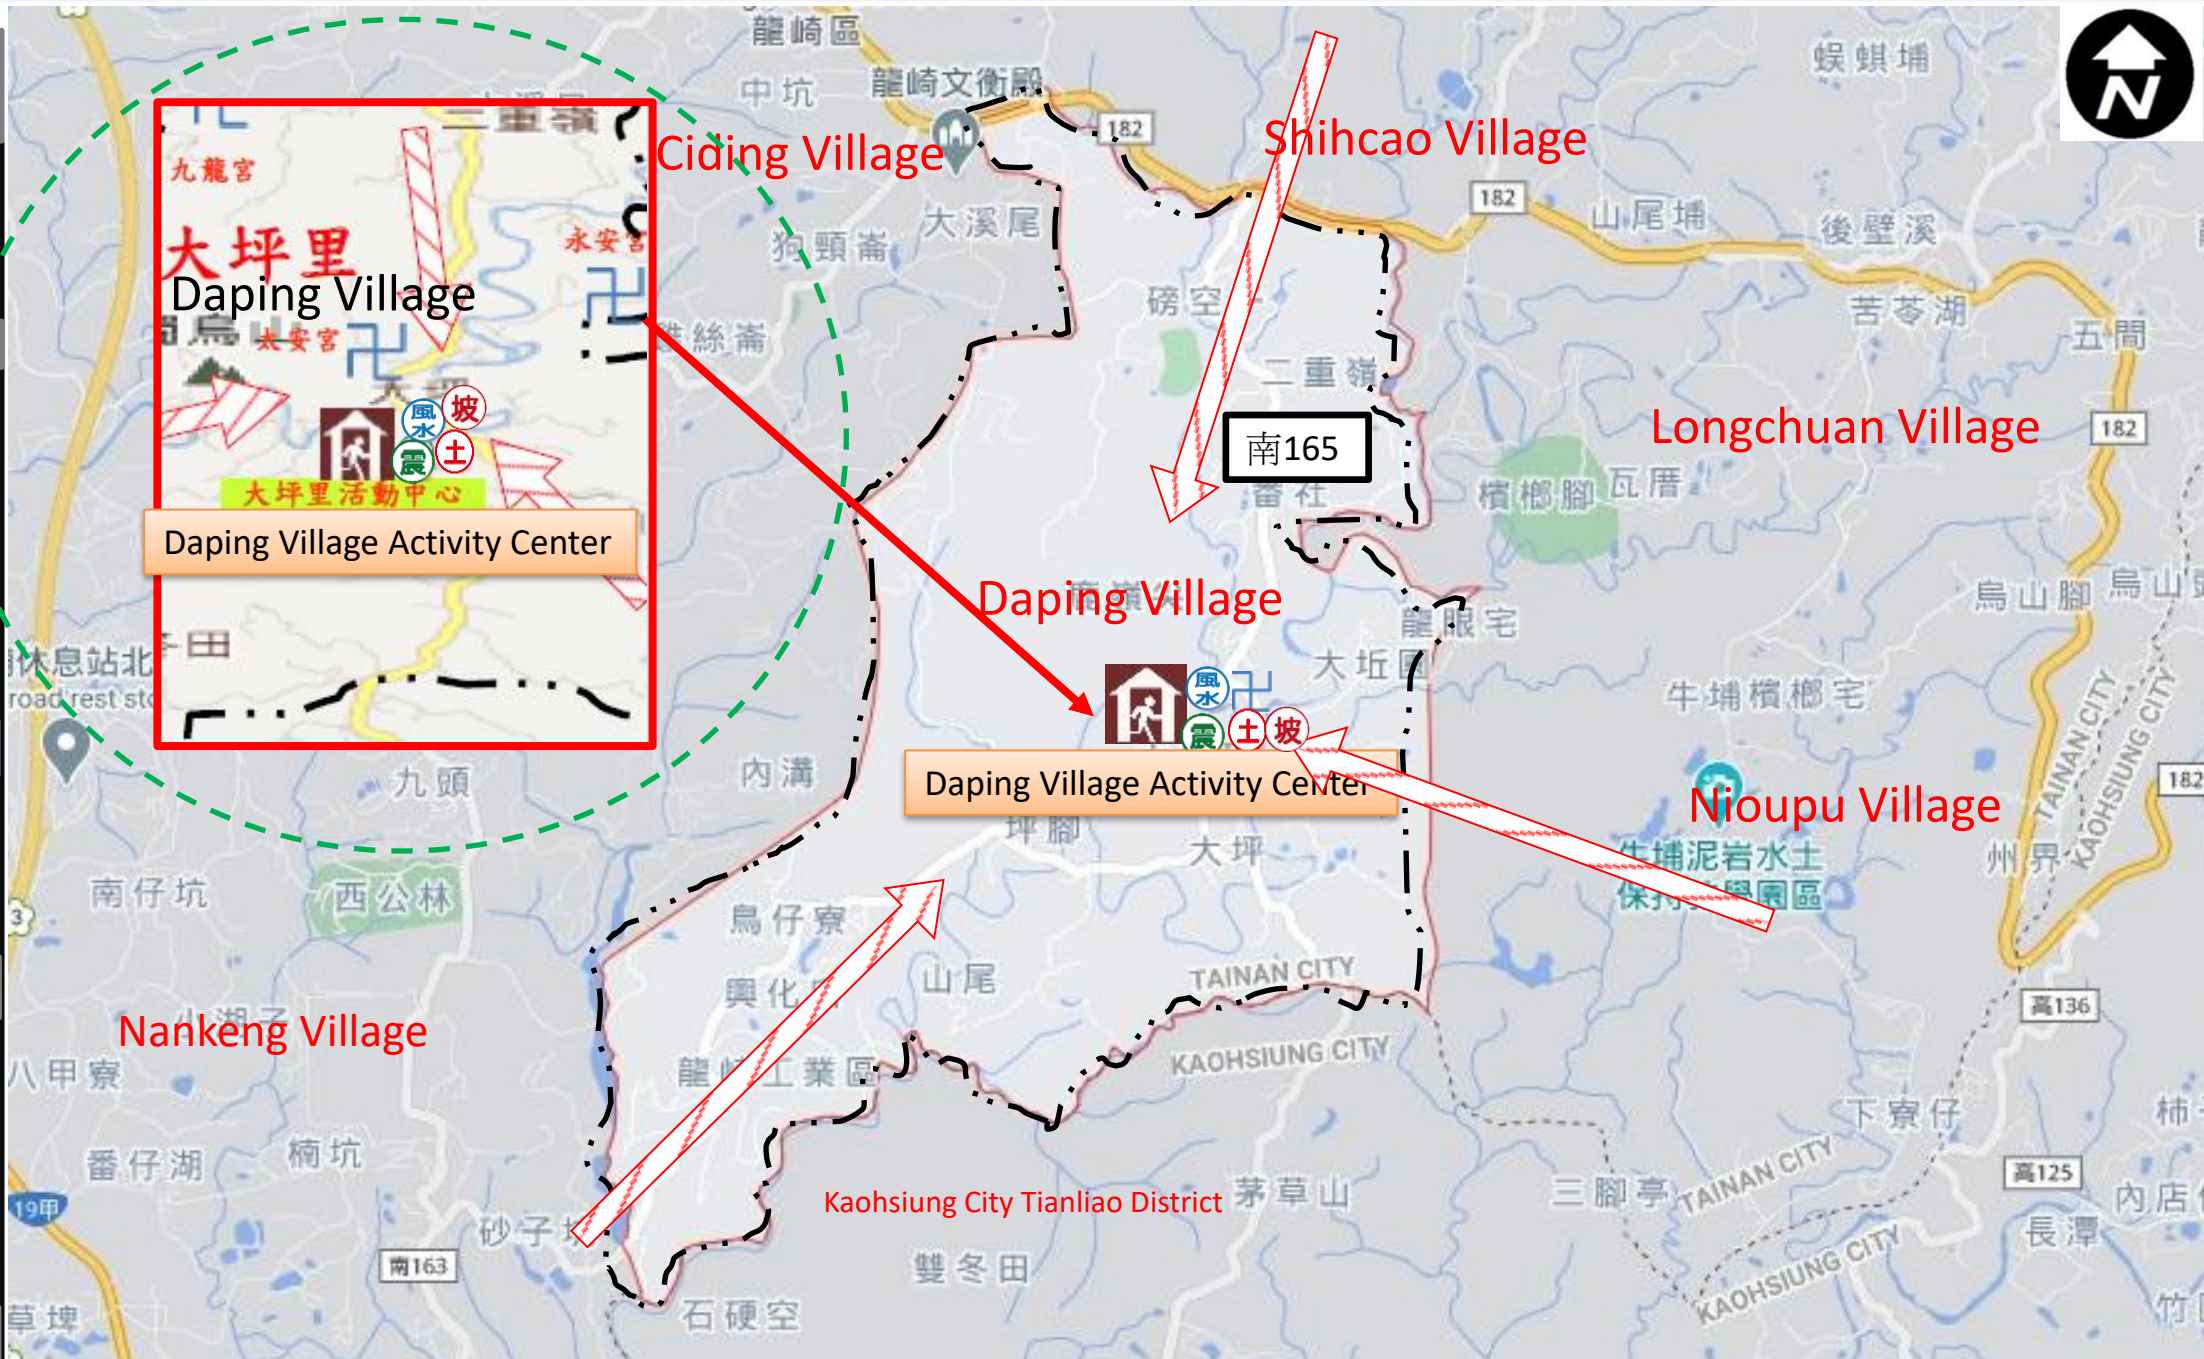

# Disaster Prevention Map of Daping Village, Longci District, Tainan City

**Contact Information**

Administrative bitmap

**Disaster Notification Unit**

Tainan City Disaster Response Center  
 Minzhi Line: 06-6569119  
 Yonghua Line: 06-2989119

**Evacuation principle**

Floods: vertical refuge or shelter in place; lowlands went refuge asylum premises; Earthquake: Go to an open space or park refuge  
 Mudslide: Red Alert when the value of the yellow tie up evacuation

**Refuge accommodation premises**

1. Daping Village Activity Center  
 Add :No.37-2, Daping Daping Village  
 Tel : 06- 5940253

**Updated on SEP 01, 113**

Roadway	Graphic		Faculty				
Provincial Highway	Evacuation Route	Barrier-free facility	Indoor shelter for earthquake	Supplies Reserve Loca.	Fire agency	Communication	
Rural Highway	For earthquake	Temple	Outdoor shelter for earthquake	Sand Bag Placing Loca.	Draw-off point	Rescue eqpt.	
<b>District Border</b>	For Typhoon & flooding	Elementary school	Typhoon & Flood Shelter	air defense evacuation and refuge facilities	Police Station	Disabled Welfare .org	
District Bounday	For tsunami	Administrative facility	Shelter for tsunami	Emergency Operation Center	Hospital	Senior Welfare .org	
Village Bounday	For debris flow	For slopeland	Multi-function Shelter	Transit Station	Helicopter Pad	Shelter for debris flow	