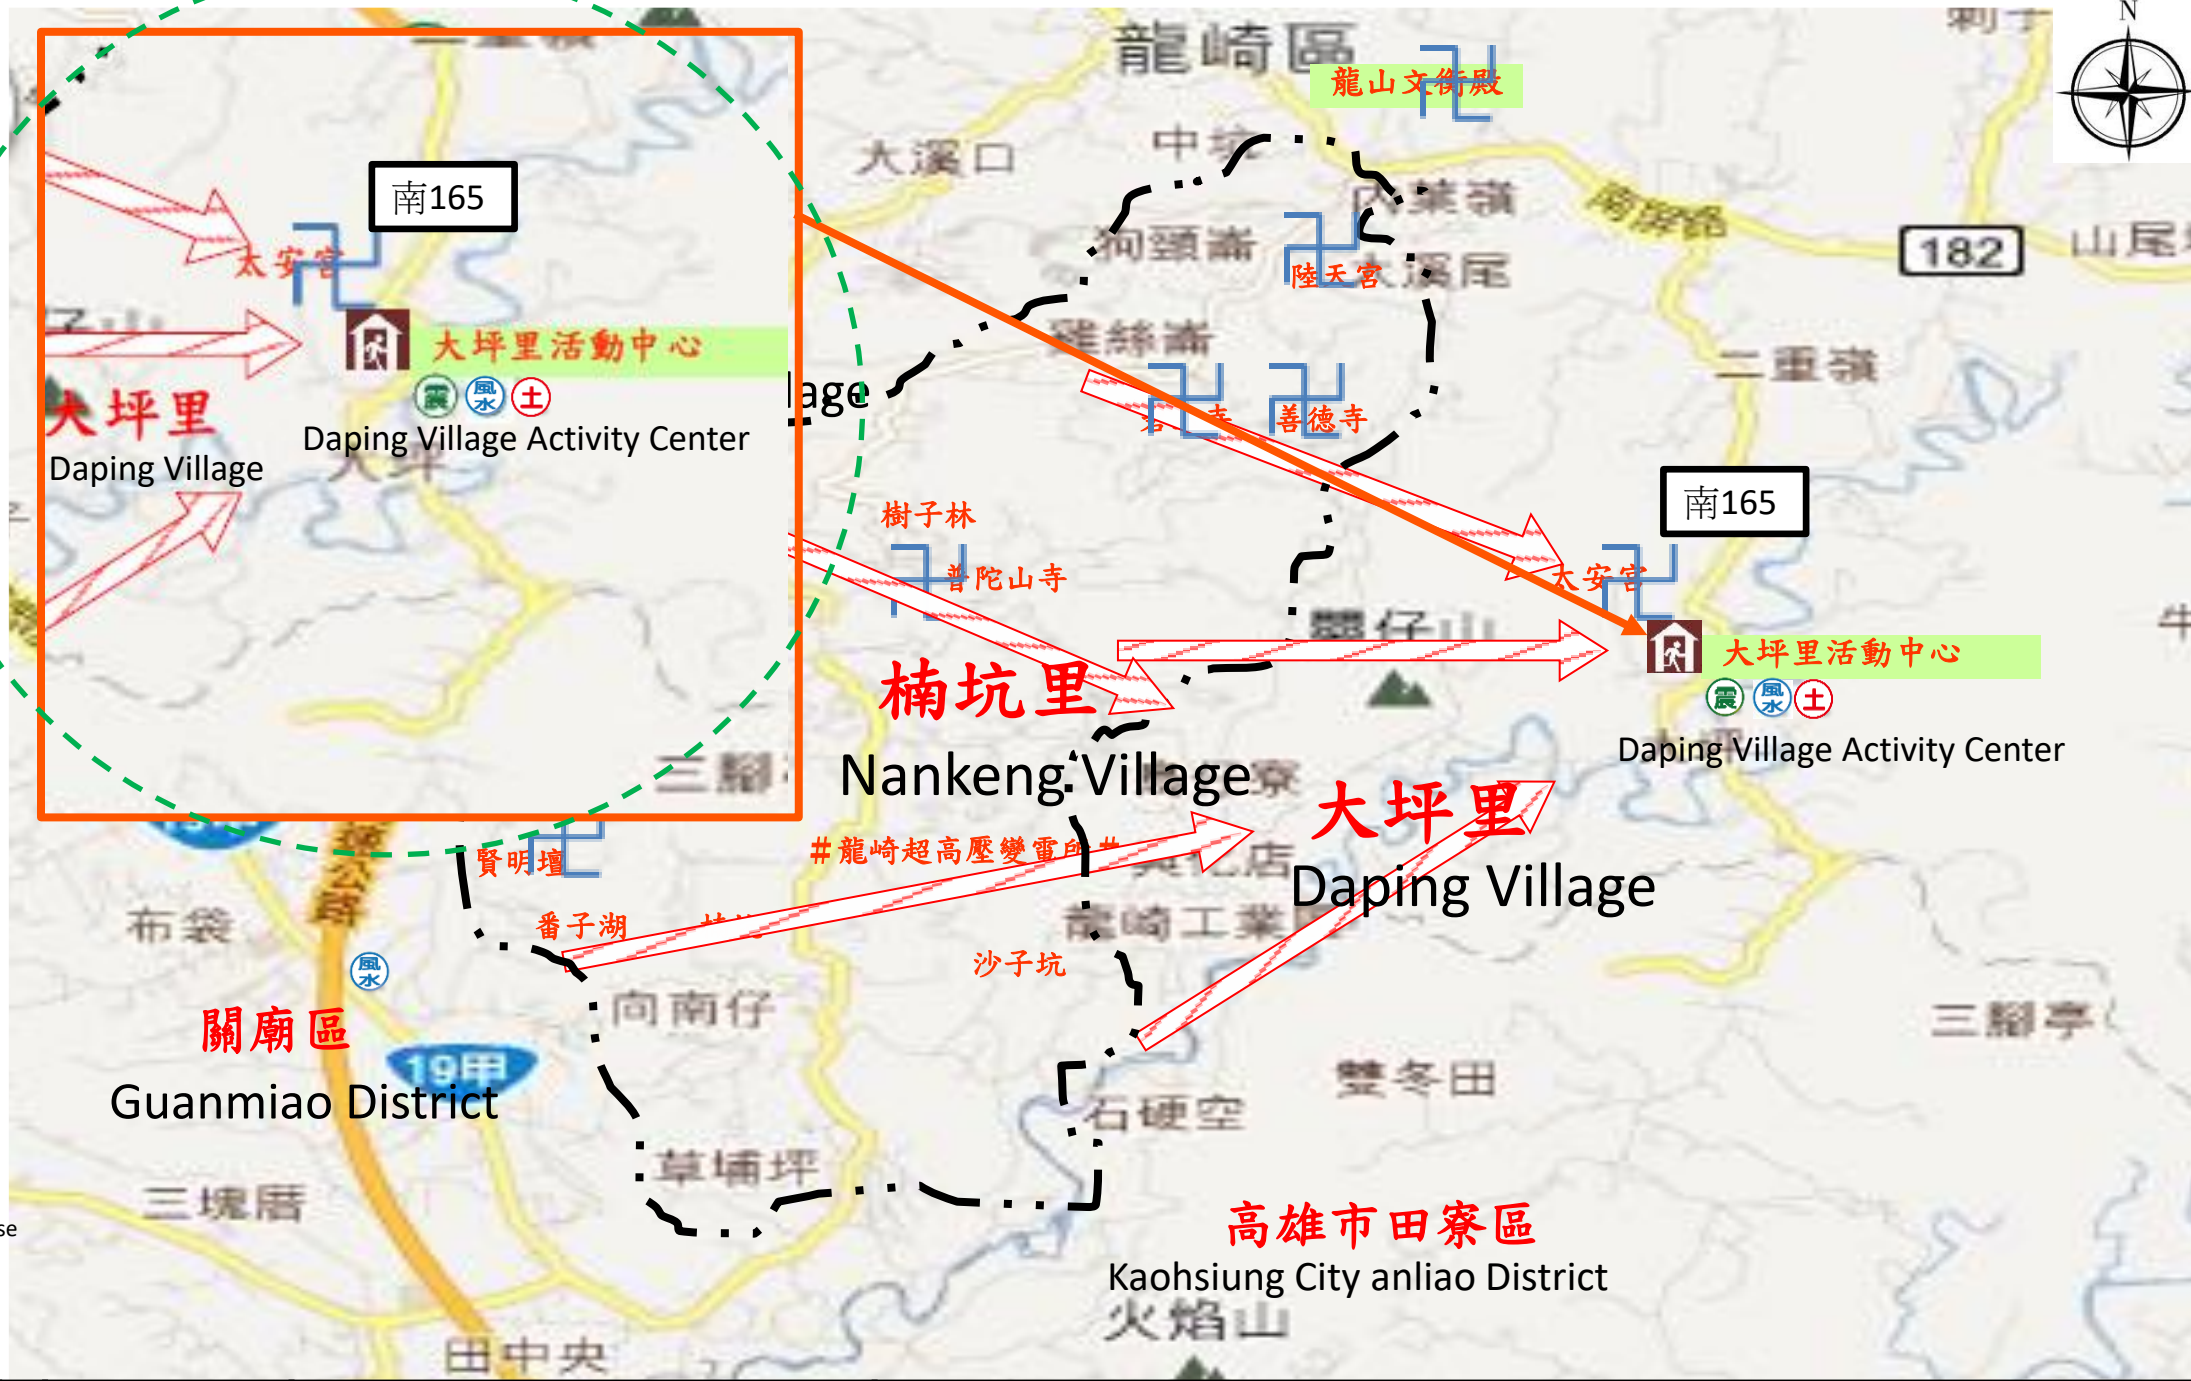

臺南市龍崎區楠坑里防災地圖 Disaster Prevention Map of Nankeng Village, Longqi District, Tainan City

Contact Information

Administrative bitmap

Disaster Notification Unit

Tainan City Disaster Response Center
Minzhi Line: 06-6569119
Yonghua Line: 06-2989119

Longqi District Disaster Response Center
TEL:06-5941049

Fire Department report phone: 119
Police department report phone: 110
People service hotline: 1999

Emergency Contact

Long Lane Hong Kunmu
Tel(公):06-5551833
Tel(宅):06-5551833
Mobile telephone:0917627797

Disaster information website

- National Fire Agency <http://www.nfa.gov.tw>
- Tainan City Government Fire Department <http://119.tainan.gov.tw/>
- Tainan City Government Longqi District Office
- <http://Longqi.tainan.gov.tw>
- Tainan City Government's Disaster Response Network Notices <http://disaster.tainan.gov.tw>

Evacuation principle

Floods: vertical refuge or shelter in place; lowlands went refuge asylum premises; Earthquake: Go to an open space or park refuge
Mudslide: Red Alert when the value of the yellow tie up evacuation

Refuge accommodation premises

1. Daping Village Activity Center
Add :No.37-2, Daping Daping Village
Tel : 06- 5940253

臺南市政府113年6月1日更新

道路(Road)	標示(Sign)		設施(Facilities)			
省道 Provincial Highway	疏散避難方向 Evacuation Route	備有無障礙設施 barrier-free-equipment	地震室內避難收容處所 Earthquake Shelter in Buildings	消防單位 Fire Station	物資儲備點 Supplies ReserveLoca.	通訊設備放置點 Communication Equipment Loca.
鄉道 Vil. road	適用地震災情 Apply to Earthquake	廟宇 Temple	風水災避難收容處所 Typhoon & Shelter for Flood	警察單位 Police Station	取水點 draw-off point	車輛及人員轉運集結點 Vehicle and people's transfer post
行政區域界線	適用風水災災情 Apply to Flood	國小 Elementary School	海嘯避難收容處所 Shelter for Tsunami	醫療院所 Hospital	直升機起降點 Helicopter Pad	防空疏散避難設施 air defense evacuation and refuge facilities
里界線 Vil. dividing line	適用海嘯災情 Apply to Tsunami	地標 Landmark	土石流避難收容處所 Shelter for Mudslides	身心障礙福利機構 Disabled Welfare Organization	指揮中心 Emergency Operation Center	沙包放置點位 Sand bag placing location
	適用土石流災情 Apply to Mudslides		複合型避難收容處所 Multi-function Shelter	老人福利機構 Senior Welfare Organization	救援器材放置點 Rescuing Equipment Loca.	地震(戶外)避難收容處所 Earthquake Shelter in Open Space