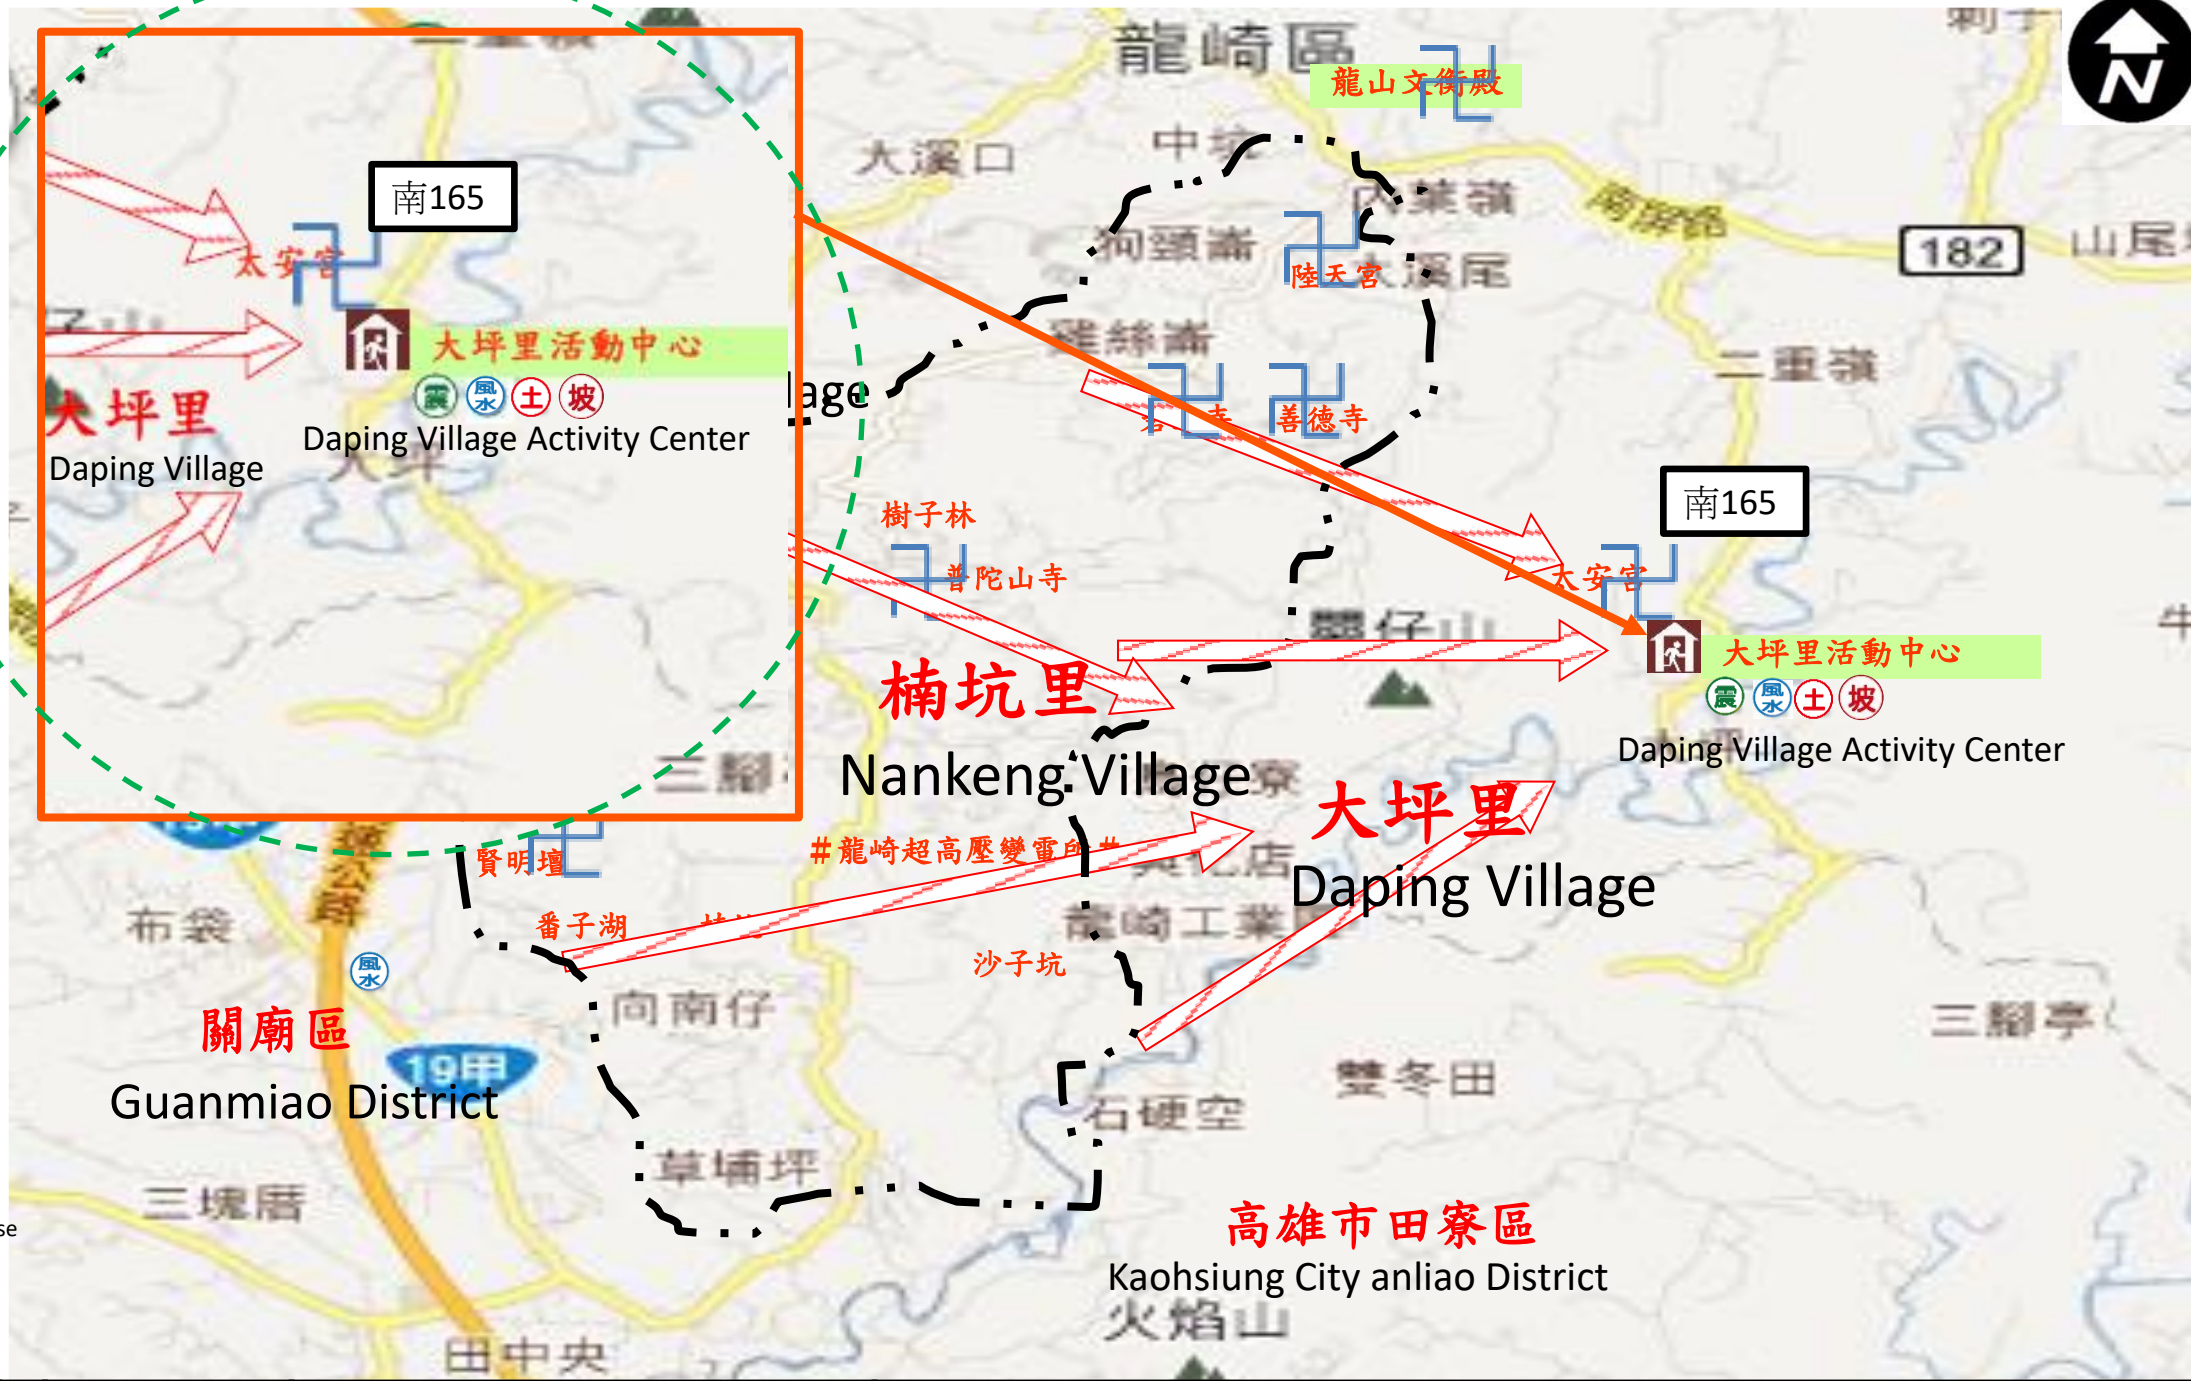

臺南市龍崎區楠坑里防災地圖 Disaster Prevention Map of Nankeng Village, Longqi District, Tainan City

Contact Information

Administrative bitmap

Disaster Notification Unit

Tainan City Disaster Response Center
Minzhi Line: 06-6569119
Yonghua Line: 06-2989119

Longqi District Disaster Response Center
TEL:06-5941049

Fire Department report phone: 119
Police department report phone: 110
People service hotline: 1999

Emergency Contact

Long Lane Hong Kunmu
Tel(公):06-5551833
Tel(宅):06-5551833
Mobile telephone:0917627797

Disaster information website

- National Fire Agency <http://www.nfa.gov.tw>
- Tainan City Government Fire Department <http://119.tainan.gov.tw/>
- Tainan City Government Longqi District Office
- <http://Longqi.tainan.gov.tw>
- Tainan City Government's Disaster Response Network Notices <http://disaster.tainan.gov.tw>

Evacuation principle

Floods: vertical refuge or shelter in place; lowlands went refuge asylum premises; Earthquake: Go to an open space or park refuge
Mudslide: Red Alert when the value of the yellow tie up evacuation

Refuge accommodation premises

1. Daping Village Activity Center
Add :No.37-2, Daping Daping Village
Tel : 06- 5940253

臺南市政府113年9月1日更新

道路(Road)	標示(Sign)		設施(Facilities)			
省道 Provincial Highway	疏散避難方向 Evacuation Route	備有無障礙設施 barrier-free-equipment	地震室內避難收容處所 Earthquake Shelter in Buildings	消防單位 Fire Station	物資儲備點 Supplies ReserveLoca.	通訊設備放置點 Communication Equipment Loca.
鄉道 Vil. road	適用地震災情 Apply to Earthquake	廟宇 Temple	風水災避難收容處所 Typhoon & Shelter for Flood	警察單位 Police Station	取水點 draw-off point	車輛及人員轉運集結點 Vehicle and people's transfer post
行政區域界線	適用風水災災情 Apply to Flood	國小 Elementary School	海嘯避難收容處所 Shelter for Tsunami	醫療院所 Hospital	直升機起降點 Helicopter Pad	防空疏散避難設施 air defense evacuation and refuge facilities
里界線 Vil. dividing line	適用海嘯災情 Apply to Tsunami	地標 Landmark	土石流避難收容處所 Shelter for Mudslides	身心障礙福利機構 Disabled Welfare Organization	指揮中心 Emergency Operation Center	沙包放置點位 Sand bag placing location
	適用土石流災情 Apply to Mudslides	適用坡地災害 disaster on slopland	複合型避難收容處所 Multi-function Shelter	老人福利機構 Senior Welfare Organization	救援器材放置點 Rescuing Equipment Loca.	地震(戶外)避難收容處所 Earthquake Shelter in Open Space