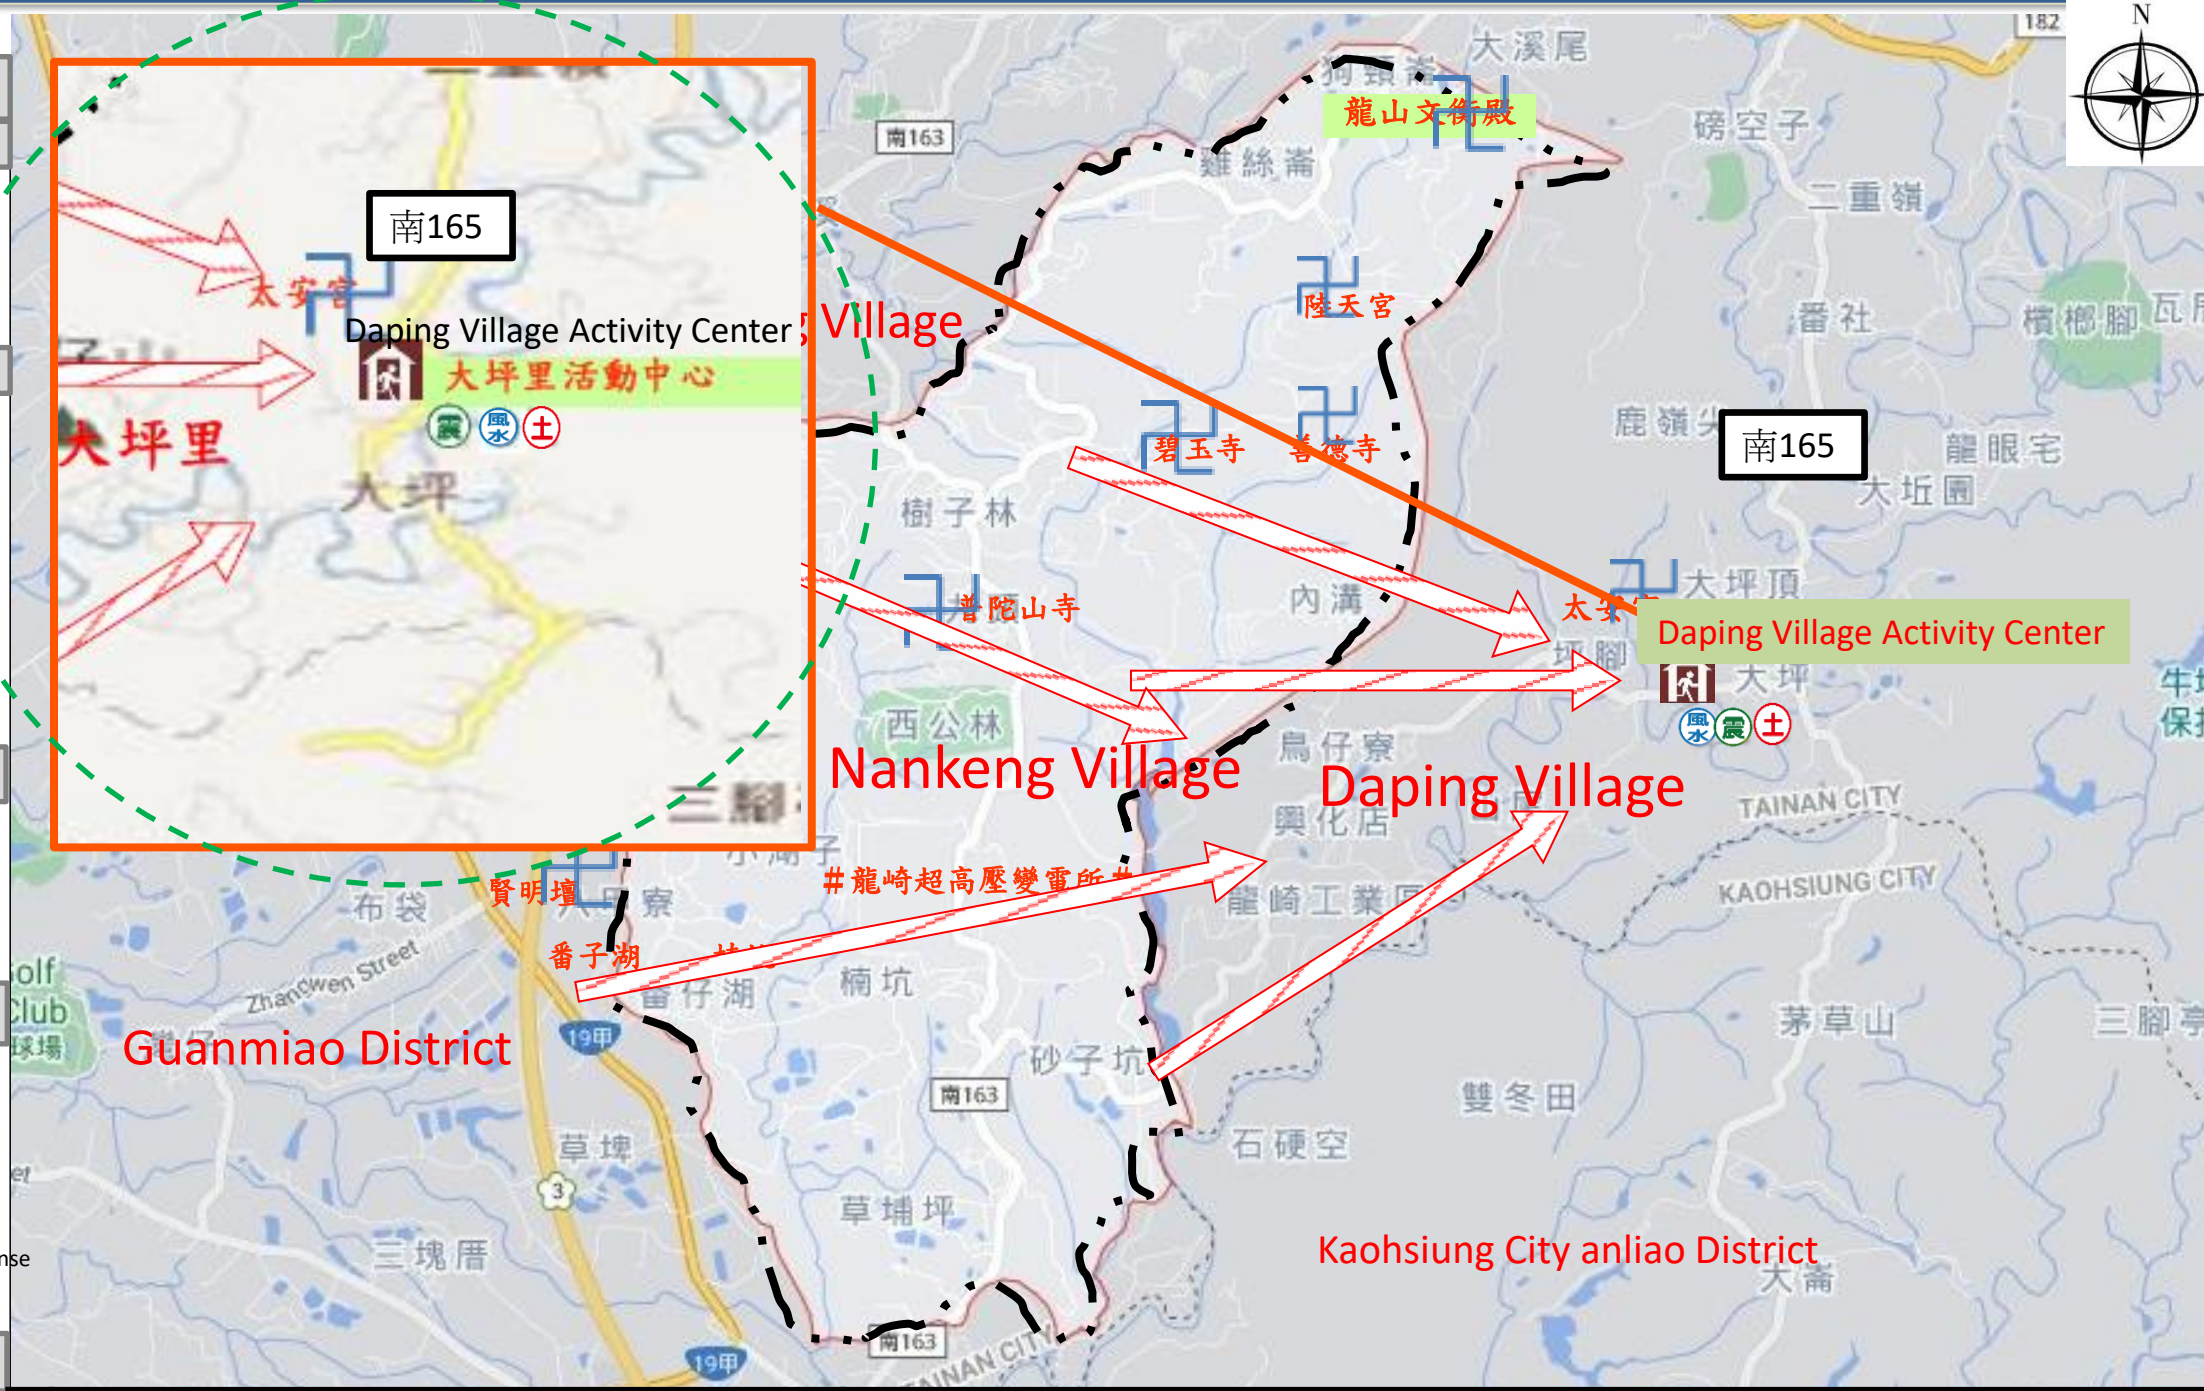

Disaster Prevention Map of Nankeng Village, Longqi District, Tainan City

Contact Information

Administrative bitmap

Disaster Notification Unit

Tainan City Disaster Response Center
Minzhi Line: 06-6569119
Yonghua Line: 06-2989119

Longqi District Disaster Response Center
TEL:06-5941049

Fire Department report phone: 119
Police department report phone: 110
People service hotline: 1999

Emergency Contact

Long Lane Hong Kunmu
Tel(公):06-5551833
Tel(宅):06-5551833
Mobile telephone:0917627797

Disaster information website

- National Fire Agency <http://www.nfa.gov.tw>
- Tainan City Government Fire Department <http://119.tainan.gov.tw/>
- Tainan City Government Longqi District Office <http://Longqi.tainan.gov.tw>
- Tainan City Government's Disaster Response Network Notices <http://disaster.tainan.gov.tw>

Evacuation principle

Floods: vertical refuge or shelter in place; lowlands went refuge asylum premises; Earthquake: Go to an open space or park refuge
Mudslide: Red Alert when the value of the yellow tie up evacuation

Refuge accommodation premises

1.Daping Village Activity Center
Add :No.37-2, Daping Daping Village
Tel : 06- 5940253

Updated on JUN. 01, 113

Roadway	Graphic		Faculty				
	Provincial Highway	Evacuation Route	Barrier-free facility	Indoor shelter for earthquake	Supplies Reserve Loca.	Fire agency	Communication
Rural Highway	For earthquake	Temple	Outdoor shelter for earthquake	Sand Bag Placing Loca.	Draw-off point	Rescue eqpt.	
District Border	For flooding	Elementary school	Typhoon & Flood Shelter	Air defense evacuation and refuge facilities	Police Station	Disabled Welfare .org	
District Bounday	For tsunami	Junior high school	Shelter for tsunami	Emergency Operation Center	Hospital	Senior Welfare .org	
Village Bounday	For debris flow	Administrative facility	Multi-function Shelter	Transit Station	Helicopter Pad	Shelter for debris flow	

Legends