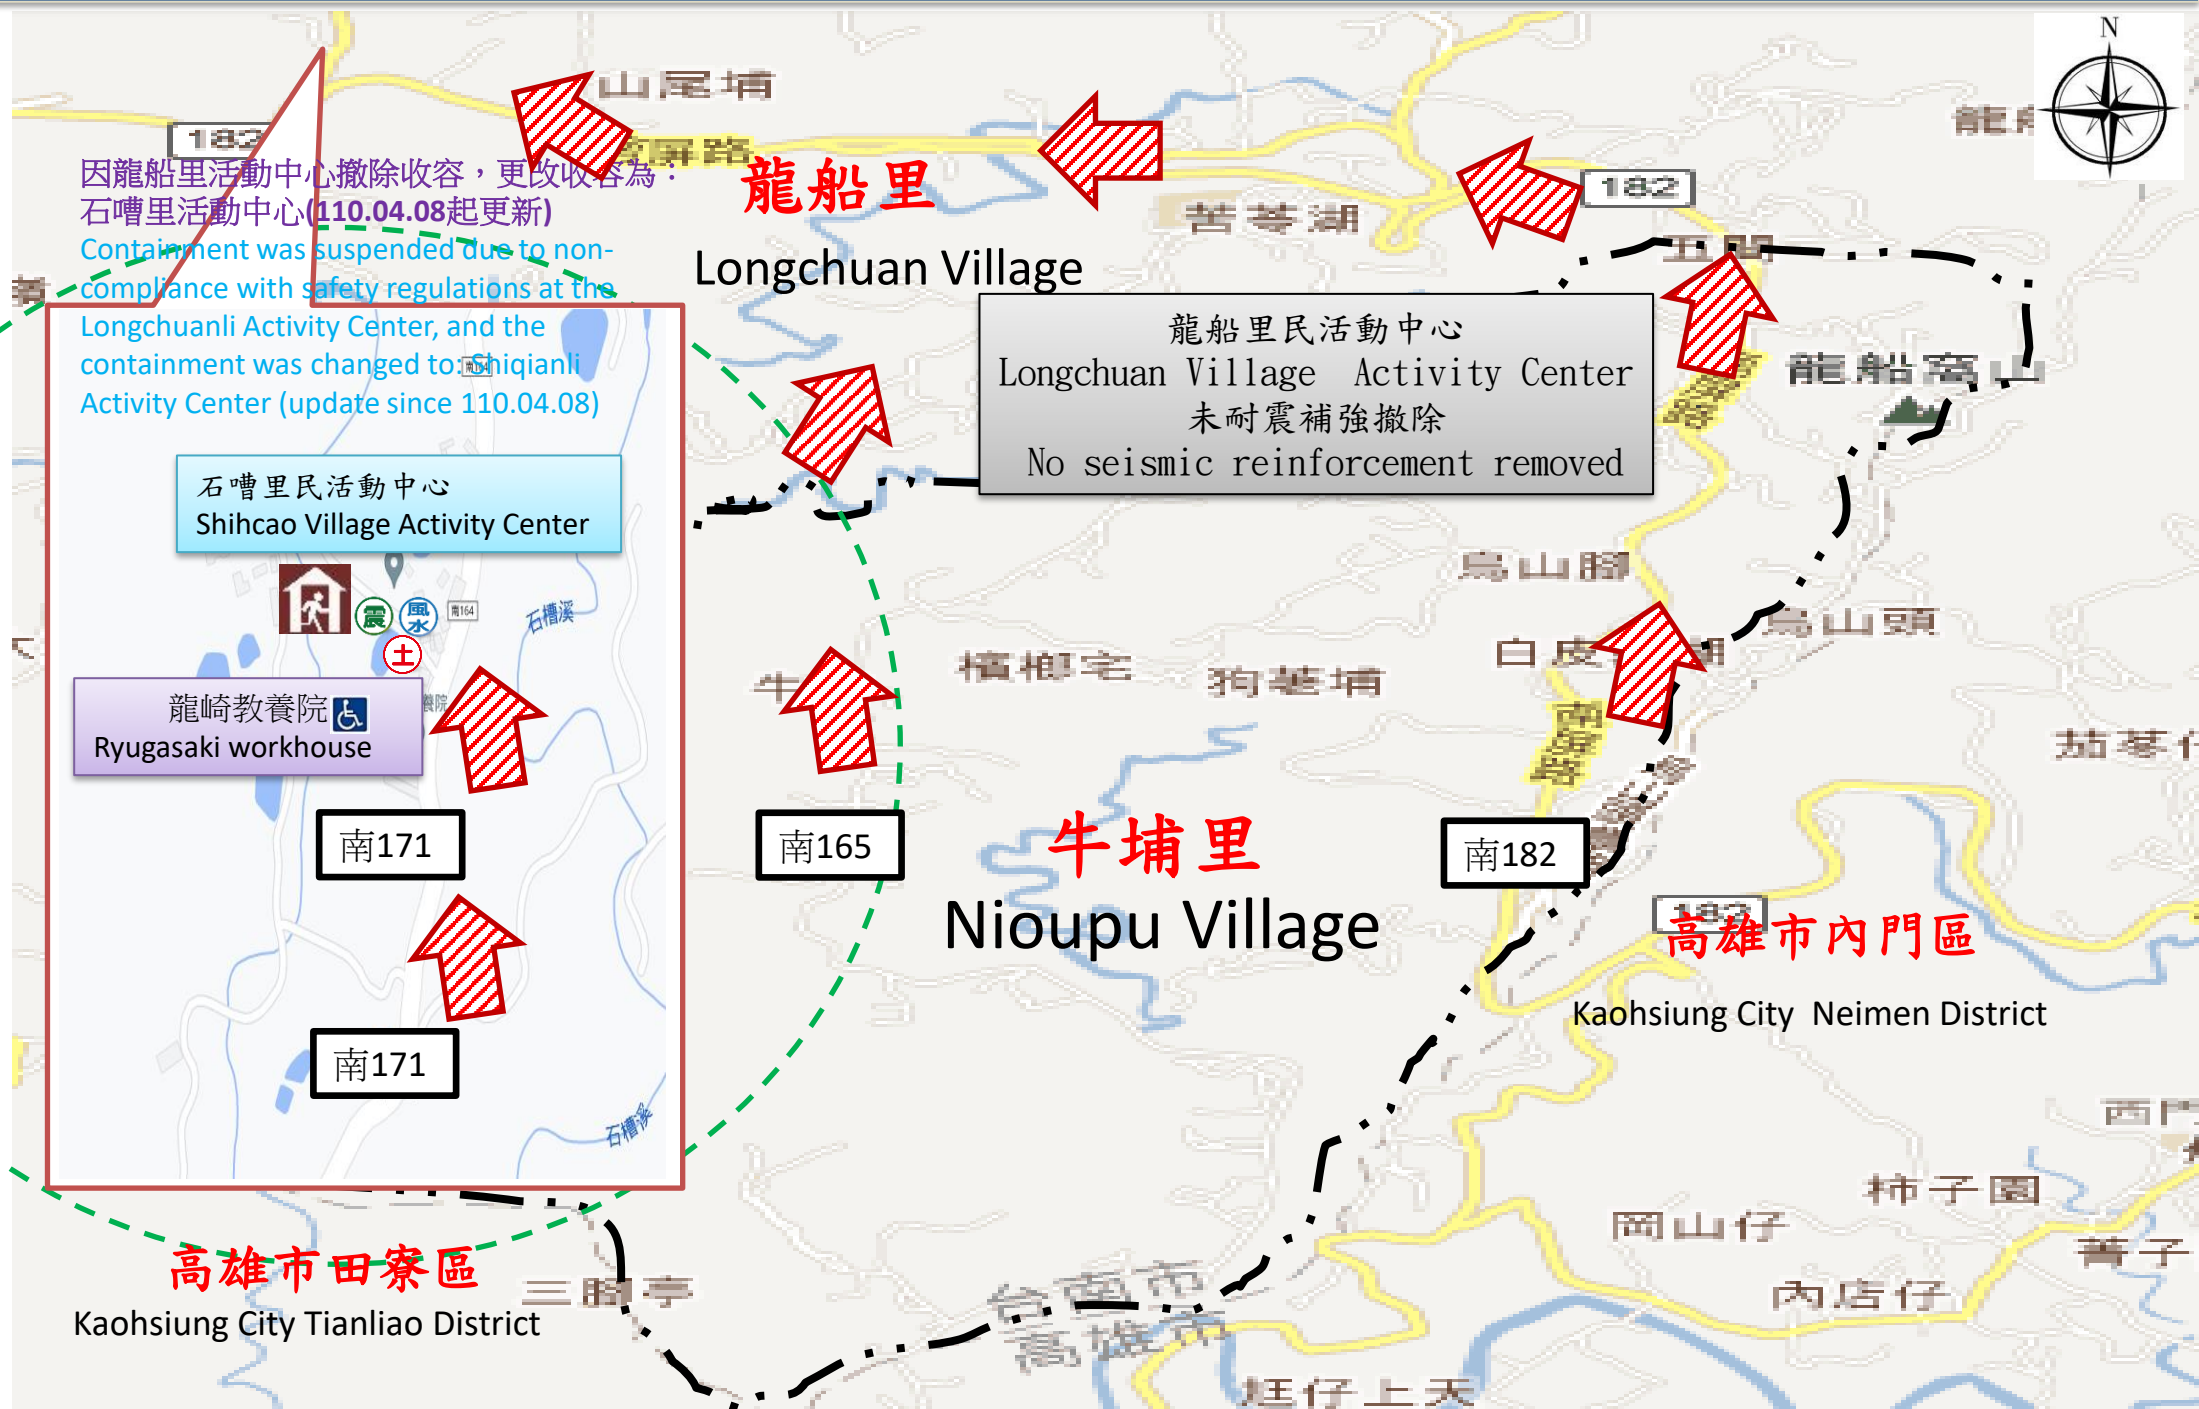

臺南市龍崎區牛埔里防災地圖 Disaster Prevention Map of Nioupu Village, Longqi District, Tainan City

Contact Information

Administrative bitmap

Disaster Notification Unit

Tainan City Disaster Response Center

Minzhi Line: 06-6569119
Yonghua Line: 06-2989119

Tel(宅):06-2300556

Mobile telephone: 0935059873

Disaster information website

- National Fire Agency
<http://www.nfa.gov.tw>
- Tainan City Government Fire Department
<http://119.tainan.gov.tw/>
- Tainan City Government Longqi District Office
<http://Longqi.tainan.gov.tw>
- Tainan City Government's Disaster Response Network Notices
<http://disaster.tainan.gov.tw>

Evacuation principle

Floods: vertical refuge or shelter in place; lowlands went refuge asylum premises; Earthquake: Go to an open space or park refuge
Mudslide: Red Alert when the value of the yellow tie up evacuation

Refuge accommodation premises

1. Shihcao Village Activity Center
Add :No.13-3, Thorn child Lun
Shihcao Village
Tel : 06-5947207

臺南市政府113年6月1日更新

道路(Road)	標示(Sign)		設施(Facilities)			
省道 Provincial Highway	疏散避難方向 Evacuation Route	備有無障礙設施 barrier-free-equipment	地震室內避難收容處所 Earthquake Shelter in Buildings	消防單位 Fire Station	物資儲備點 Supplies ReserveLoca.	通訊設備放置點 Communication Equipment Loca.
鄉道 Vil. road	適用地震災情 Apply to Earthquake	廟宇 Temple	風水災避難收容處所 Typhoon & Shelter for Flood	警察單位 Police Station	取水點 draw-off point	車輛及人員轉運集結點 Vehicle and people's transfer post
行政區域界線 Vil. dividing line	適用風水災災情 Apply to Flood	國小 Elementary School	海嘯避難收容處所 Shelter for Tsunami	醫療院所 Hospital	直升機起降點 Helicopter Pad	防空疏散避難設施 air defense evacuation and refuge facilities
里界線 Vil. road	適用海嘯災情 Apply to Tsunami	地標 Landmark	土石流避難收容處所 Shelter for Mudslides	身心障礙福利機構 Disabled Welfare Organization	指揮中心 Emergency Operation Center	沙包放置點 Sand bag placing location
	適用土石流災情 Apply to Mudslides		複合型避難收容處所 Multi-function Shelter	老人福利機構 Senior Welfare Organization	救援器材放置點 Rescuing Equipment Loca.	地震(戶外)避難收容處所 Earthquake Shelter in Open Space