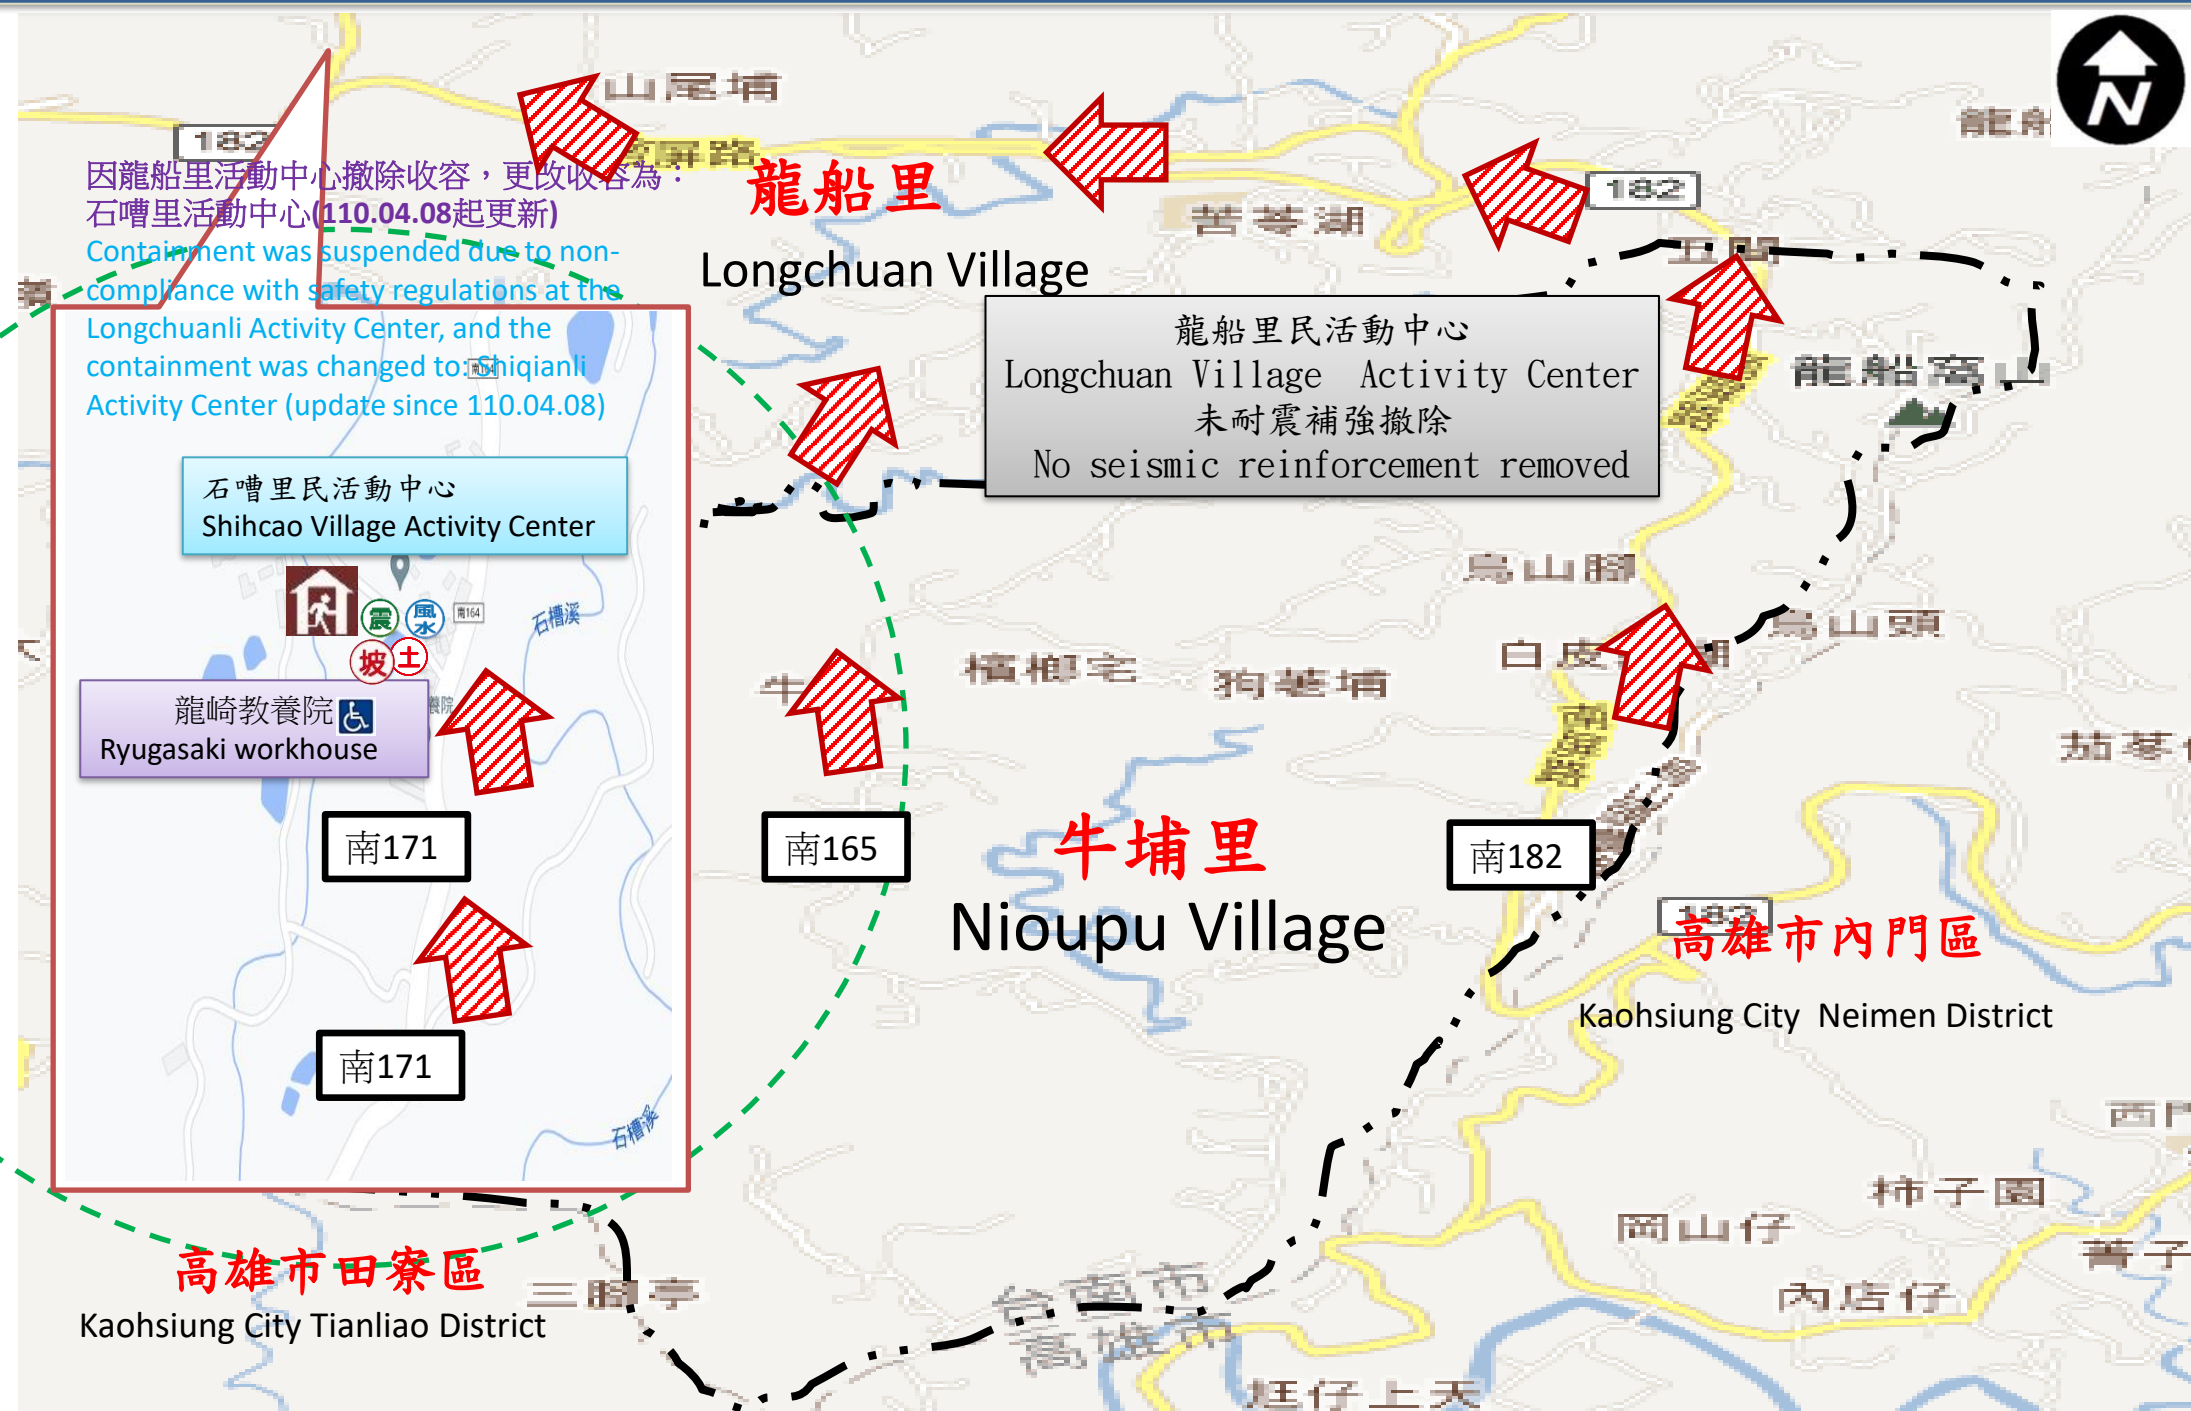

臺南市龍崎區牛埔里防災地圖 Disaster Prevention Map of Nioupu Village, Longqi District, Tainan City

Contact Information

Administrative bitmap

Disaster Notification Unit

Tainan City Disaster Response Center

Minzhi Line: 06-6569119
Yonghua Line: 06-2989119

Longqi District Disaster Response Center

TEL:06-5941049

Fire Department report phone: 119
Police department report phone: 110
People service hotline: 1999

Emergency Contact

Long Lane Chen Zhengyin

Tel(公):06-2300556

Tel(宅):06-2300556

Mobile telephone: 0935059873

Disaster information website

- National Fire Agency
  <http://www.nfa.gov.tw>
- Tainan City Government Fire Department
  <http://119.tainan.gov.tw/>
- Tainan City Government Longqi District Office
  <http://Longqi.tainan.gov.tw>
- Tainan City Government's Disaster Response Network Notices
  <http://disaster.tainan.gov.tw>

Evacuation principle

Floods: vertical refuge or shelter in place; lowlands went refuge asylum premises; Earthquake: Go to an open space or park refuge
Mudslide: Red Alert when the value of the yellow tie up evacuation

Refuge accommodation premises

1. Shihcao Village Activity Center
Add :No.13-3, Thorn child Lun
Shihcao Village
Tel : 06-5947207

臺南市政府113年9月1日更新

道路(Road)	標示(Sign)		設施(Facilities)			
省道 Provincial Highway	疏散避難方向 Evacuation Route	備有無障礙設施 barrier-free-equipment	地震室內避難收容處所 Earthquake Shelter in Buildings	消防單位 Fire Station	物資儲備點 Supplies Reserve Loca.	通訊設備放置點 Communication Equipment Loca.
鄉道 Vil. road	適用地震災情 Apply to Earthquake	廟宇 Temple	風水災避難收容處所 Typhoon & Shelter for Flood	警察單位 Police Station	取水點 draw-off point	車輛及人員轉運集結點 Vehicle and people's transfer post
行政區域界線	適用風水災災情 Apply to Flood	國小 Elementary School	海嘯避難收容處所 Shelter for Tsunami	醫療院所 Hospital	直升機起降點 Helicopter Pad	防空疏散避難設施 air defense evacuation and refuge facilities
里界線 Vil. dividing line	適用海嘯災情 Apply to Tsunami	地標 Landmark	土石流避難收容處所 Shelter for Mudslides	身心障礙福利機構 Disabled Welfare Organization	指揮中心 Emergency Operation Center	沙包放置點 Sand bag placing location
	適用土石流災情 Apply to Mudslides	適用坡地災害 disaster on sloped land	複合型避難收容處所 Multi-function Shelter	老人福利機構 Senior Welfare Organization	救援器材放置點 Rescuing Equipment Loca.	地震(戶外)避難收容處所 Earthquake Shelter in Open Space