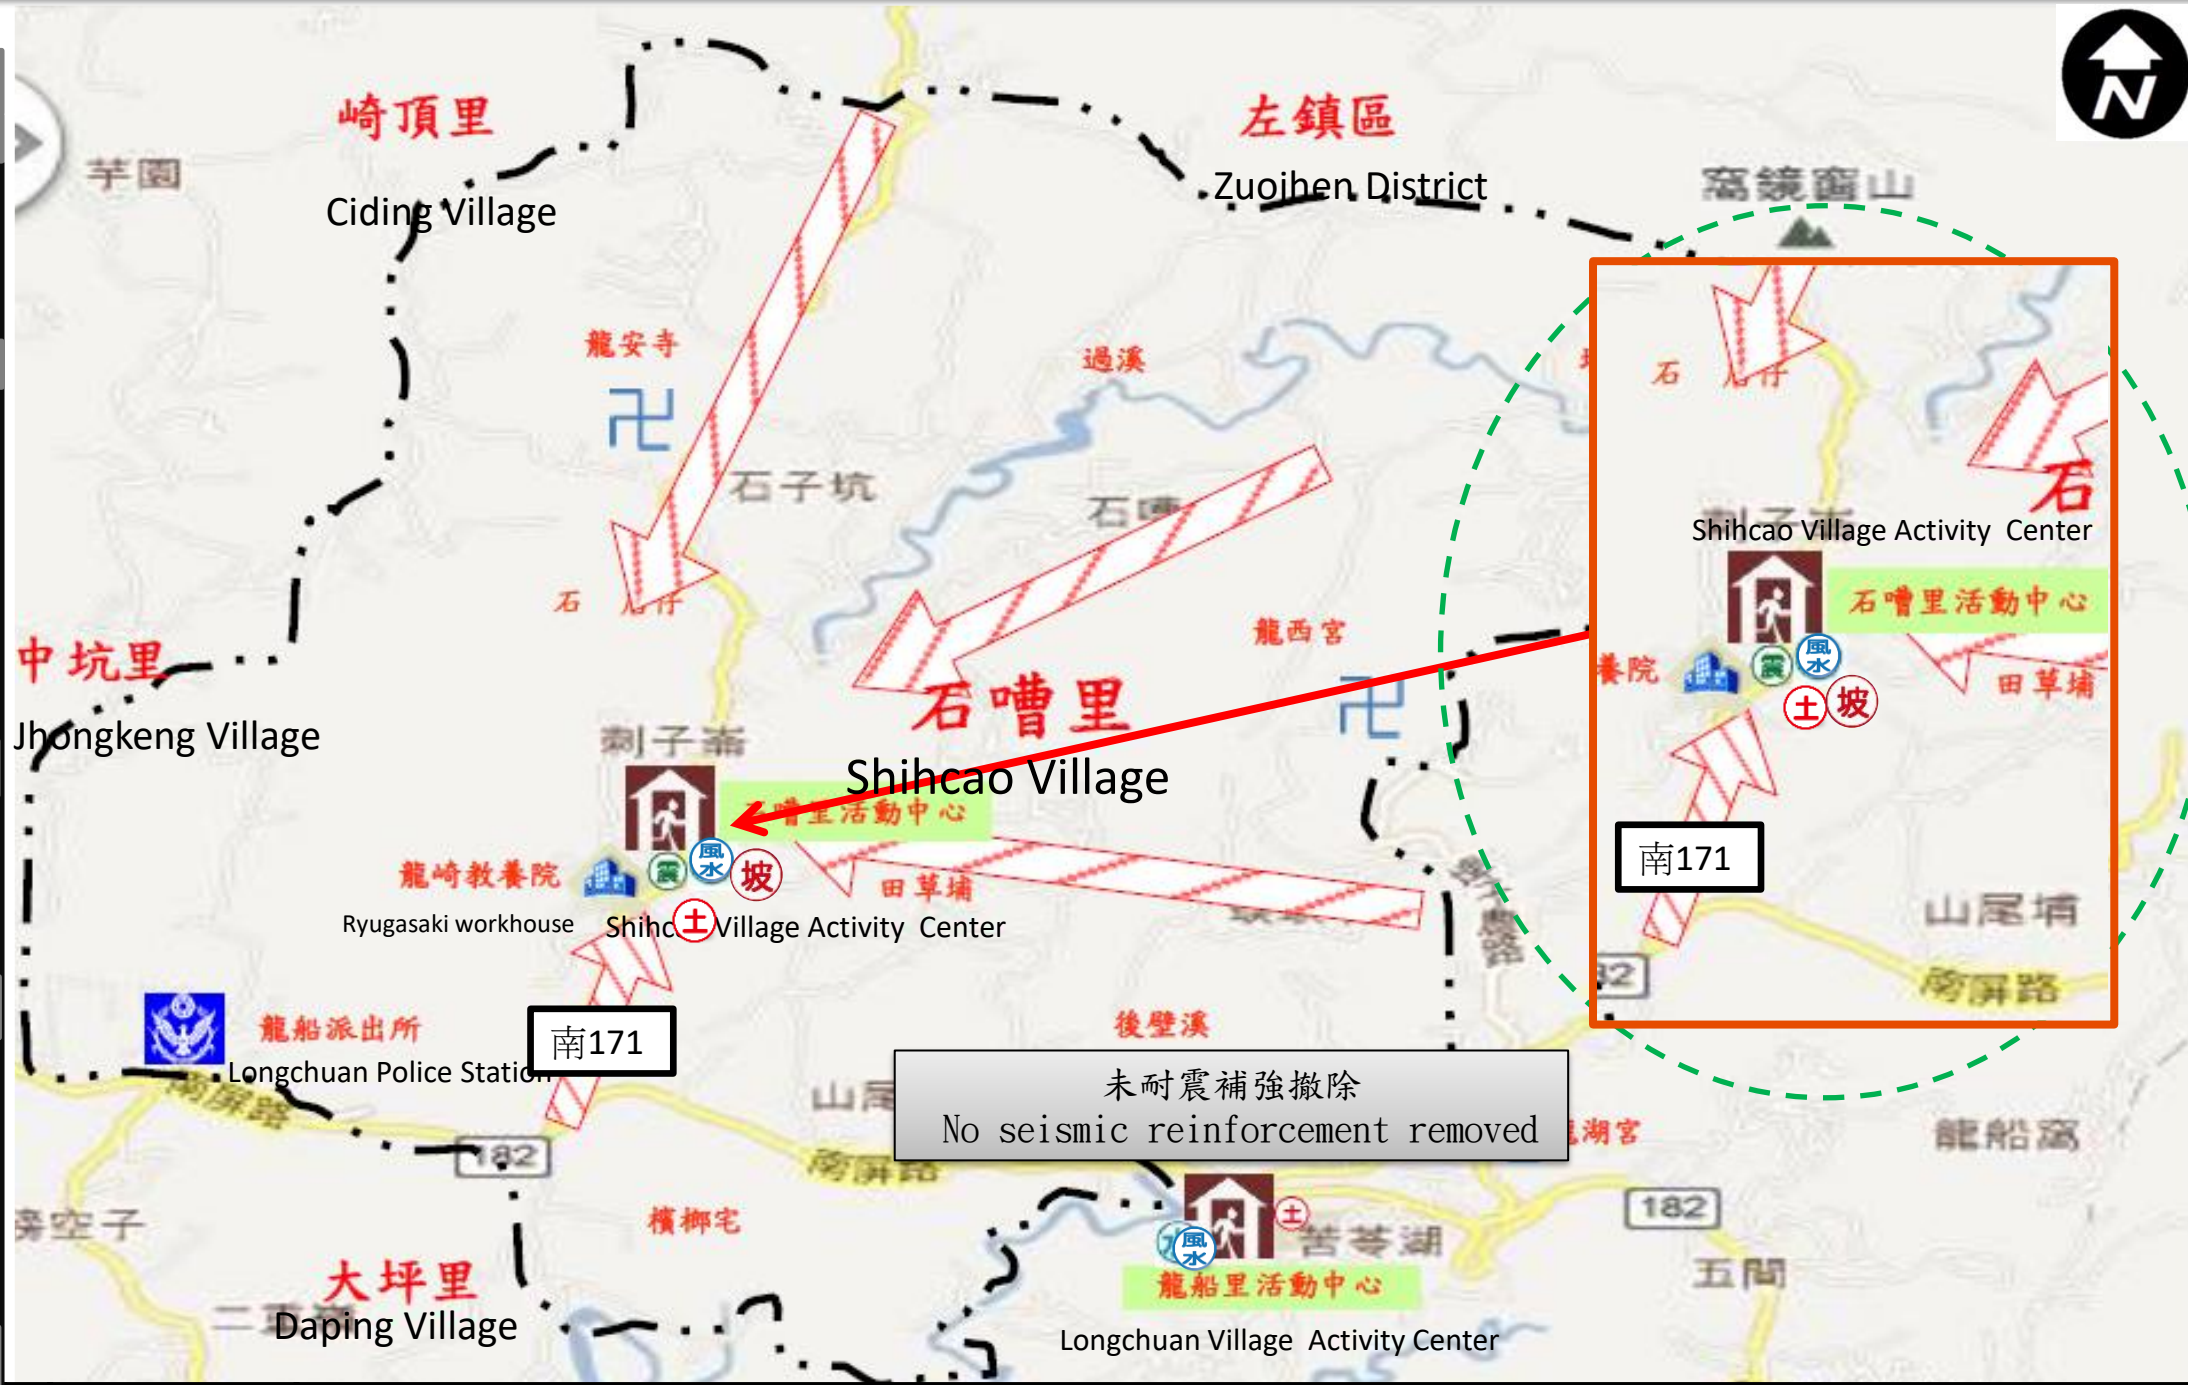

臺南市龍崎區石叻里防災地圖 Disaster Prevention Map of Shihcao Village, Longqi District, Tainan City

Contact Information

Administrative bitmap

Disaster Notification Unit

Tainan City Disaster Response Center
Minzhi Line: 06-6569119
Yonghua Line: 06-2989119

Longqi District Disaster Response Center
TEL:06-5941049

Fire Department report phone: 119
Police department report phone: 110
People service hotline: 1999

Emergency Contact

Long Lane Yu Ruikai
Tel(公):06-5947302
Tel(宅):06-5947302
Mobile telephone:0968095890

Evacuation principle

Floods: vertical refuge or shelter in place; lowlands went refuge asylum premises; Earthquake: Go to an open space or park refuge
Mudslide: Red Alert when the value of the yellow tie up evacuation