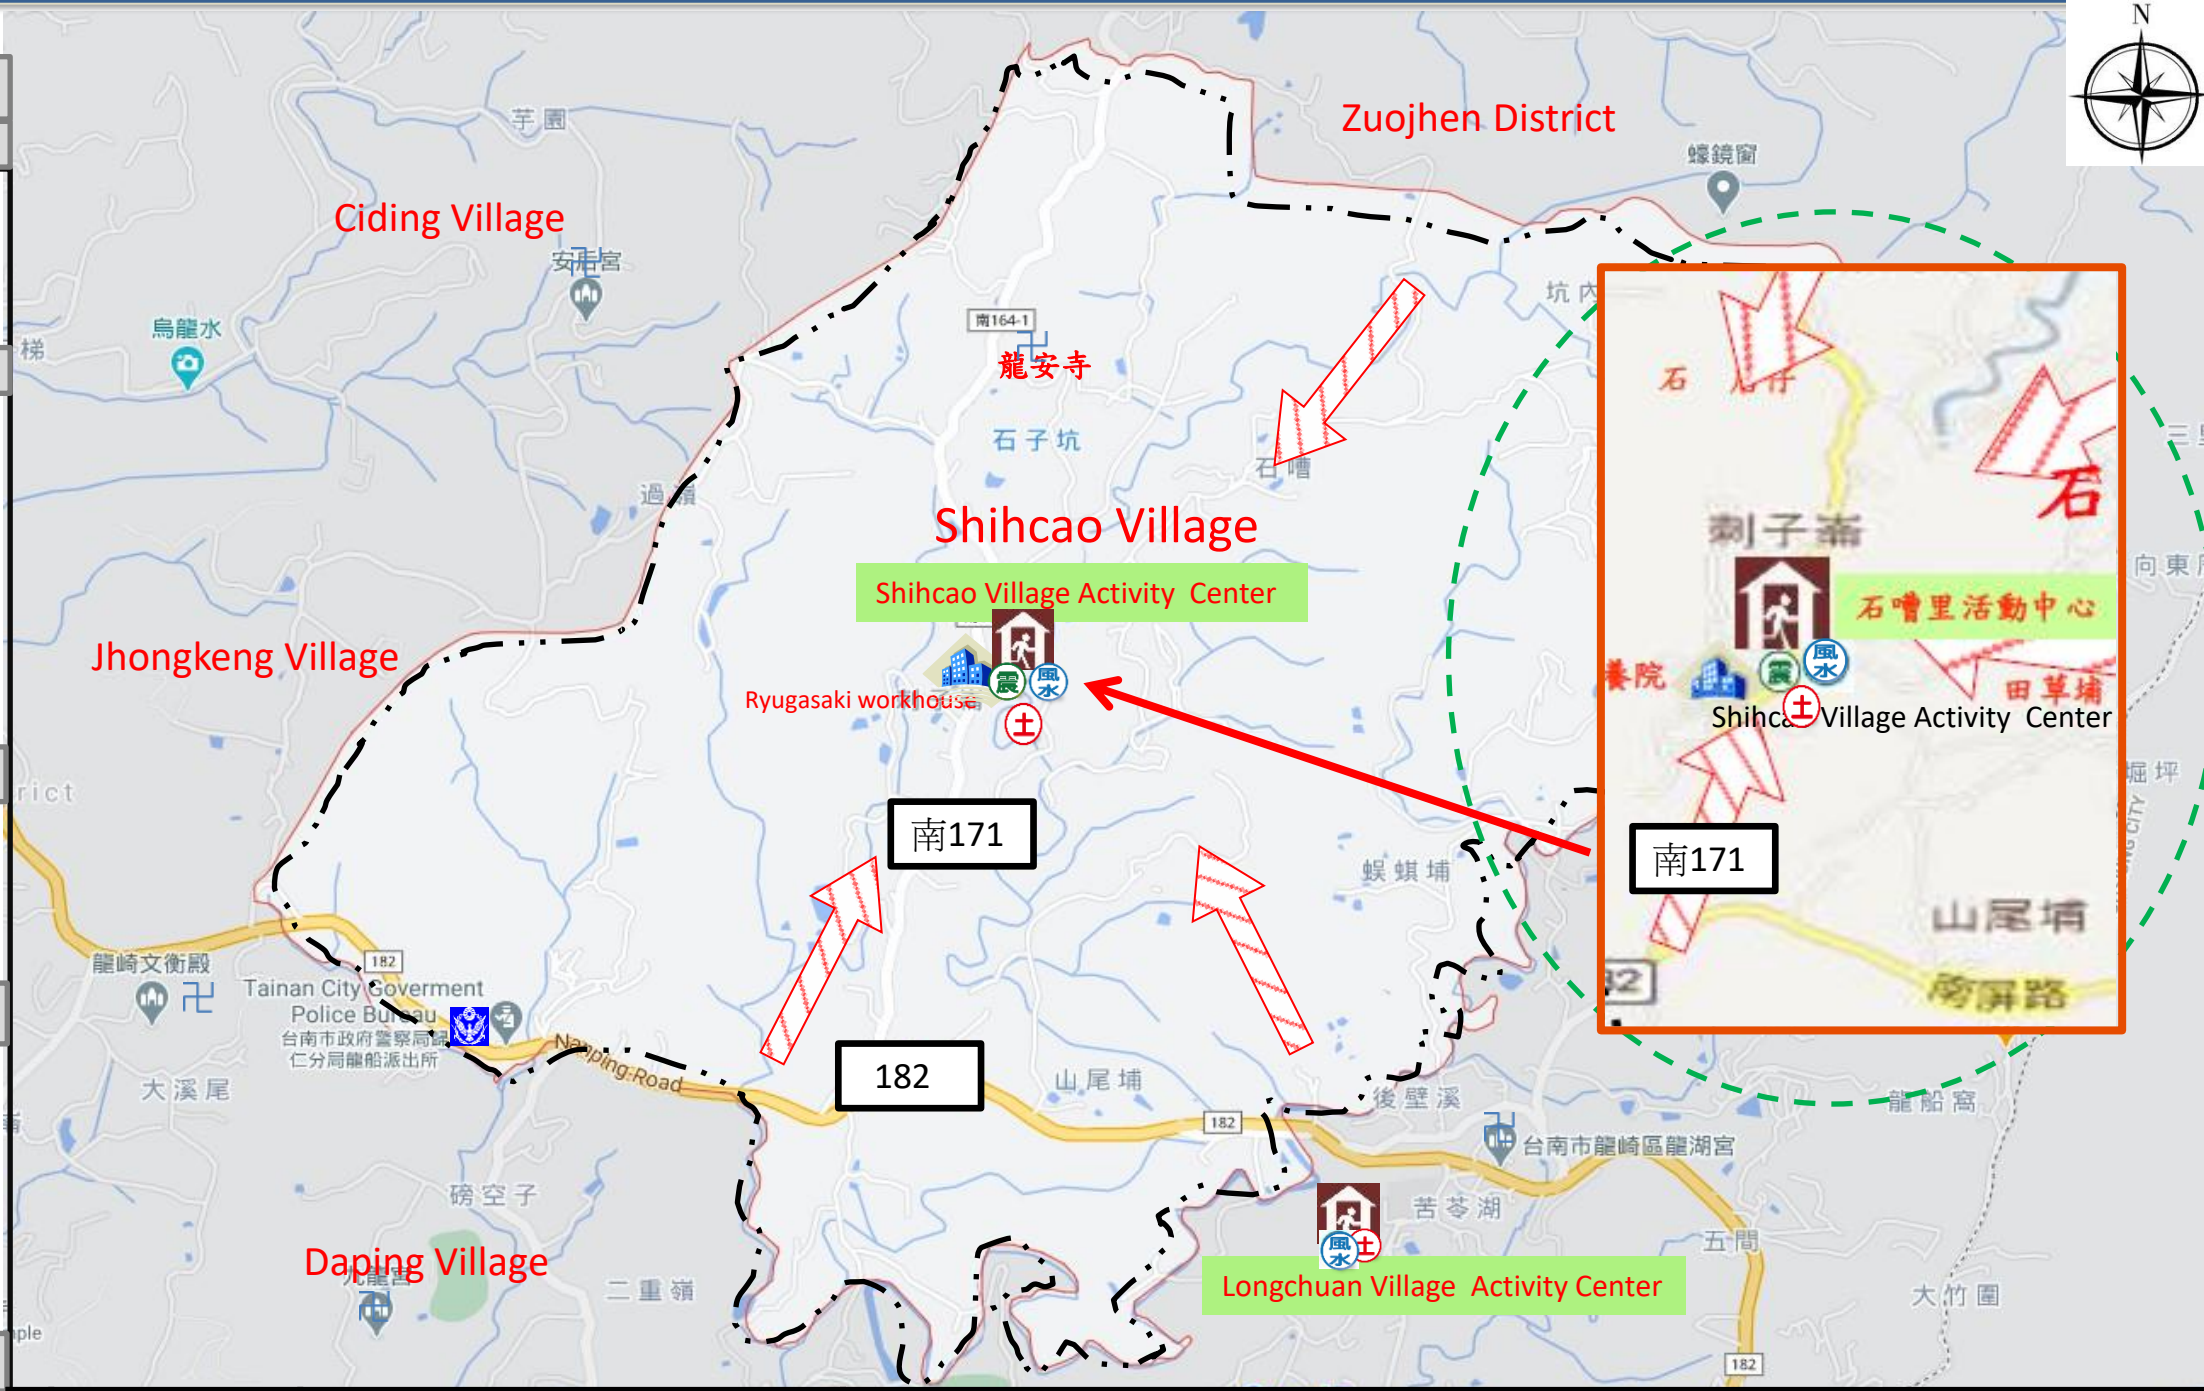

Disaster Prevention Map of Shihcao Village, Longqi District, Tainan City

Contact Information

Administrative bitmap

Disaster Notification Unit

Tainan City Disaster Response Center
Minzhi Line: 06-6569119
Yonghua Line: 06-2989119

Evacuation principle

Floods: vertical refuge or shelter in place; lowlands went refuge asylum premises; Earthquake: Go to an open space or park refuge
Mudslide: Red Alert when the value of the yellow tie up evacuation

Refuge accommodation premises

1. Shihcao Village Activity Center
Add :No.13-3, Thorn child LunShihcao Village
Tel : 06-5947207

Legend	Roadway	Graphic		Faculty			
	<ul style="list-style-type: none"> 17 Provincial Highway 南25 Rural Highway District Border District Boundary Village Boundary 	<ul style="list-style-type: none"> Evacuation Route For earthquake For flooding For tsunami For debris flow 	<ul style="list-style-type: none"> Barrier-free facility Temple Elementary school Junior high school Administrative facility 	<ul style="list-style-type: none"> Indoor shelter for earthquake Outdoor shelter for earthquake Typhoon & Flood Shelter Shelter for tsunami Multi-function Shelter 	<ul style="list-style-type: none"> Supplies Reserve Loca. Sand Bag Placing Loca. air defense evacuation and refuge facilities Emergency Operation Center Transit Station 	<ul style="list-style-type: none"> Fire agency Draw-off point Police Station Hospital Helicopter Pad 	<ul style="list-style-type: none"> Communication Rescue eqpt. Disabled Welfare .org Senior Welfare .org Shelter for debris flow