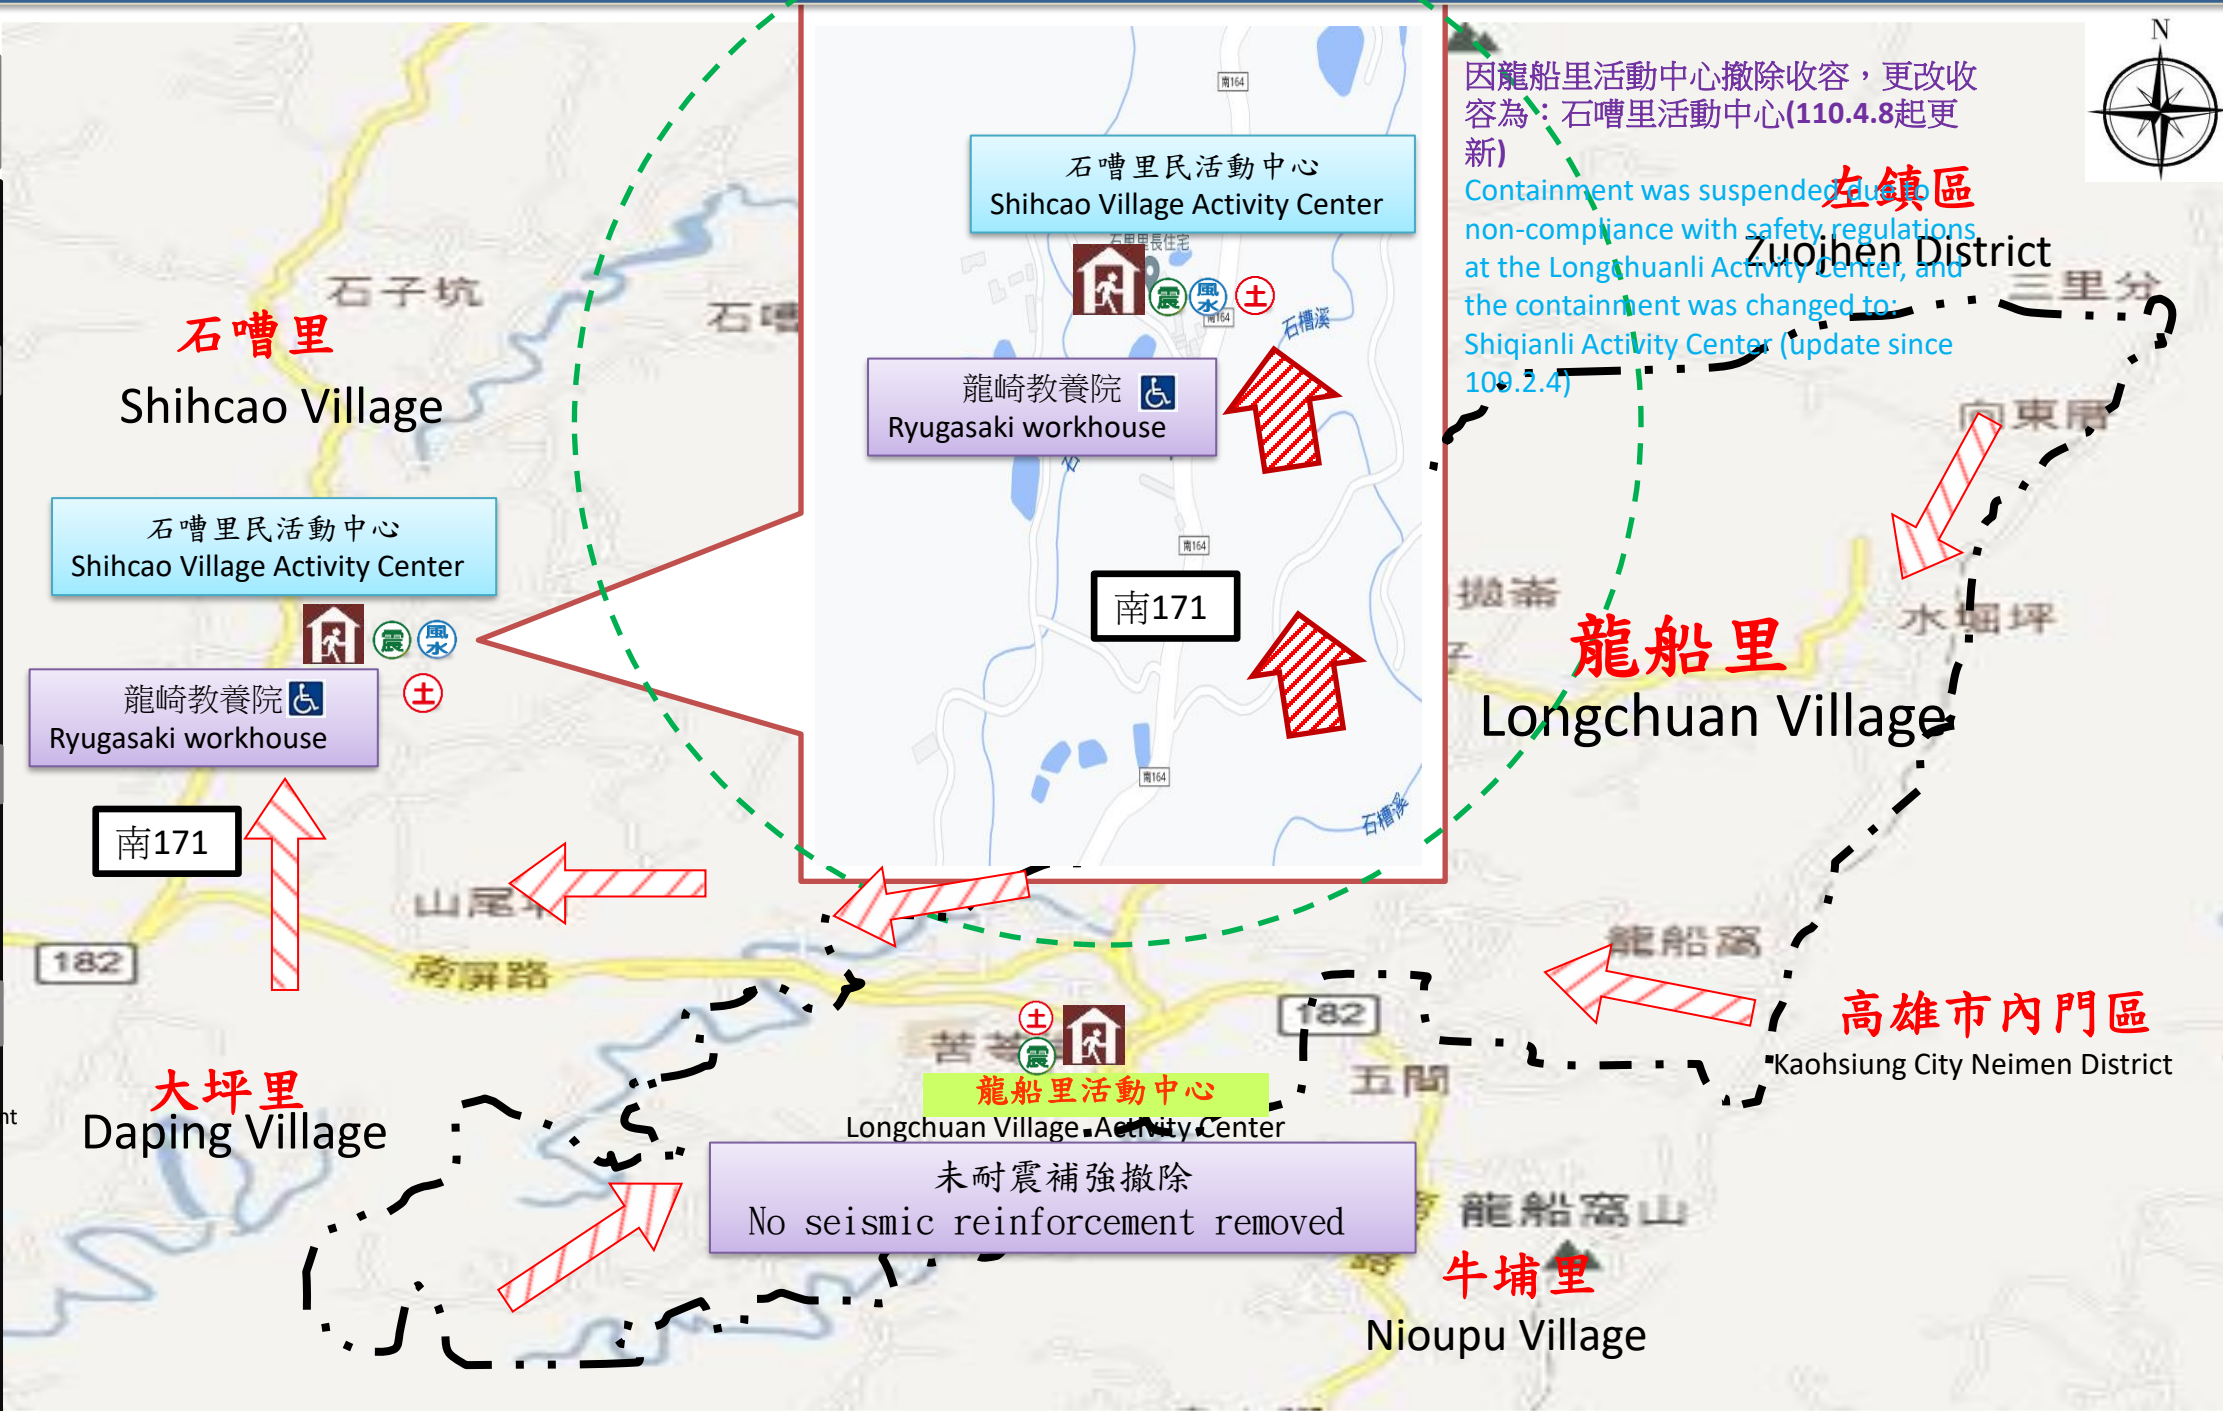

臺南市龍崎區龍船里防災地圖 Disaster Prevention Map of Longchuan Village, Longqi District, Tainan City

Contact Information

Administrative bitmap

Disaster Notification Unit

Tainan City Disaster Response Center
 Minzhi Line: 06-6569119
 Yonghua Line: 06-2989119

Evacuation principle

Floods: vertical refuge or shelter in place; lowlands went refuge asylum premises; Earthquake: Go to an open space or park refuge
 Mudslide: Red Alert when the value of the yellow tie up evacuation

Refuge accommodation premises

1. Shihcao Village Activity Center

Center

Add :No.13-3, Thorn child Lun

Shihcao

Village Tel : 06-5947207

臺南市政府113年6月1日更新

因龍船里活動中心撤除收容，更改收容為：石槽里活動中心(110.4.8起更新)