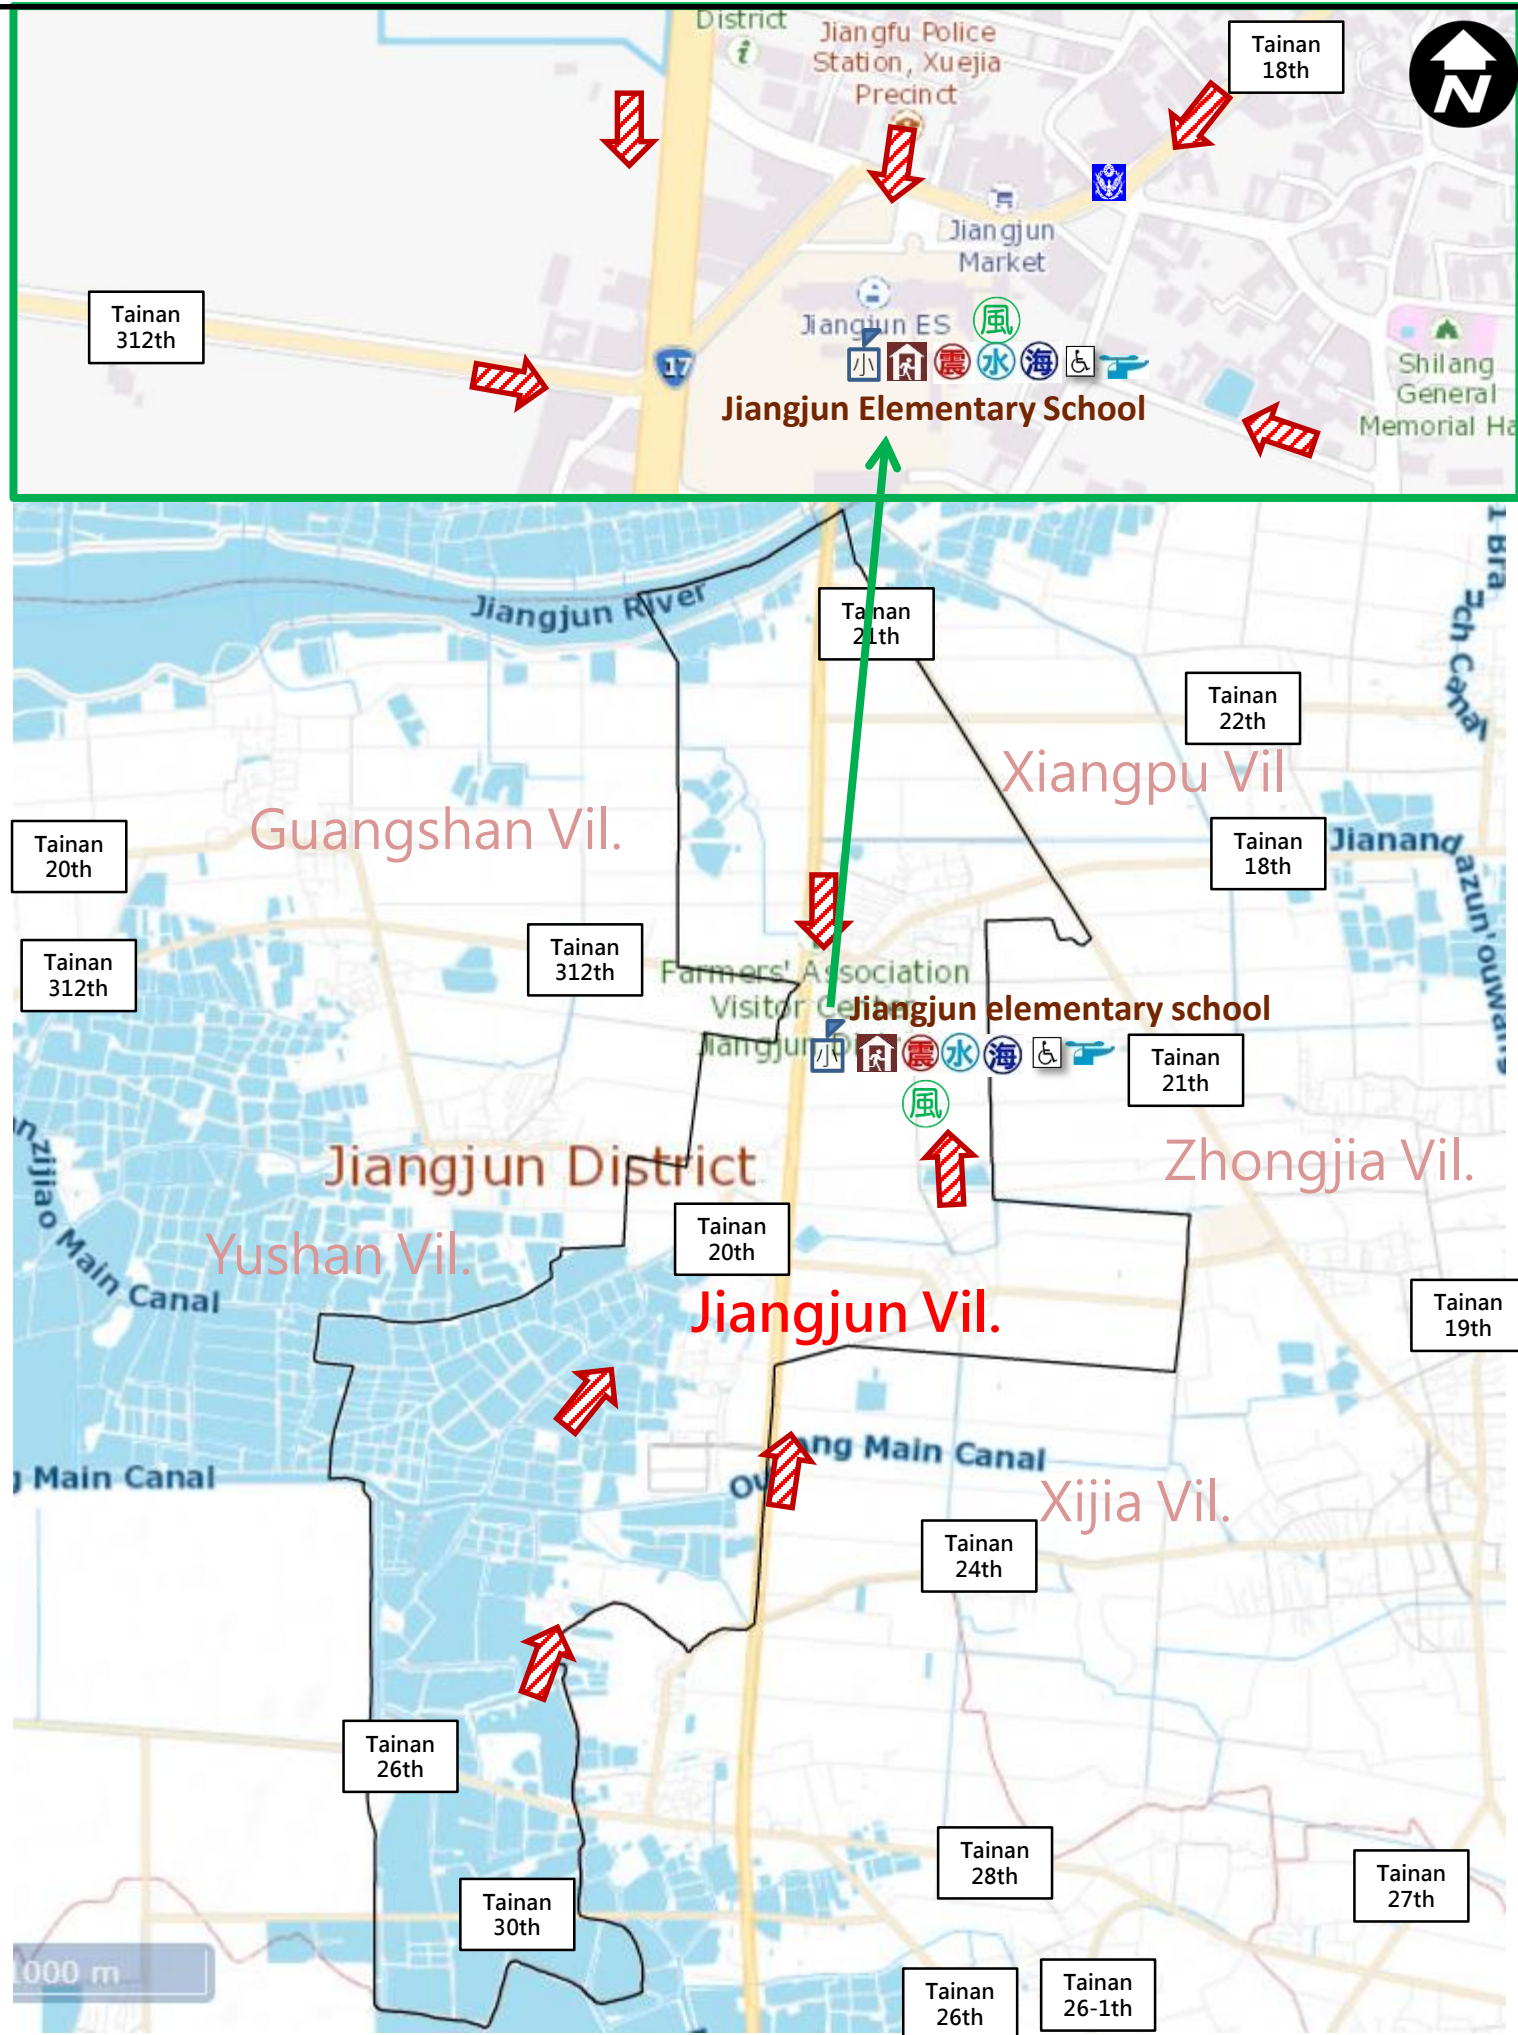

Disaster Evacuation Map of Jiangjun Vil., Jiangjun Dist., Tainan City

Contact Information Table

Administrative area

Notification Unit

- City level
- Emergency Response Center
Tel : 06-6569119/06-2989119
- District level
- Emergency Response Center
Tel : 06-7942104
- fire bureau : 119
- police bureau : 110
- Citizen Service Hotline : 1999

Principle of evacuation

- 【 Flooding 】
- To high place or shelter
- 【 Earthquake 】
- To open place or park

Shelter

Jiangjun Elementary School

Add : No. 58, Jianggui,
Jiangjun Dist., Tainan City 725,
Taiwan (R.O.C.)
Tel : 06-7942034

Update JUL. 2024

Road

Sign

Facilities

Legend

行政區域界線						
District Boundary						
Village Boundary						