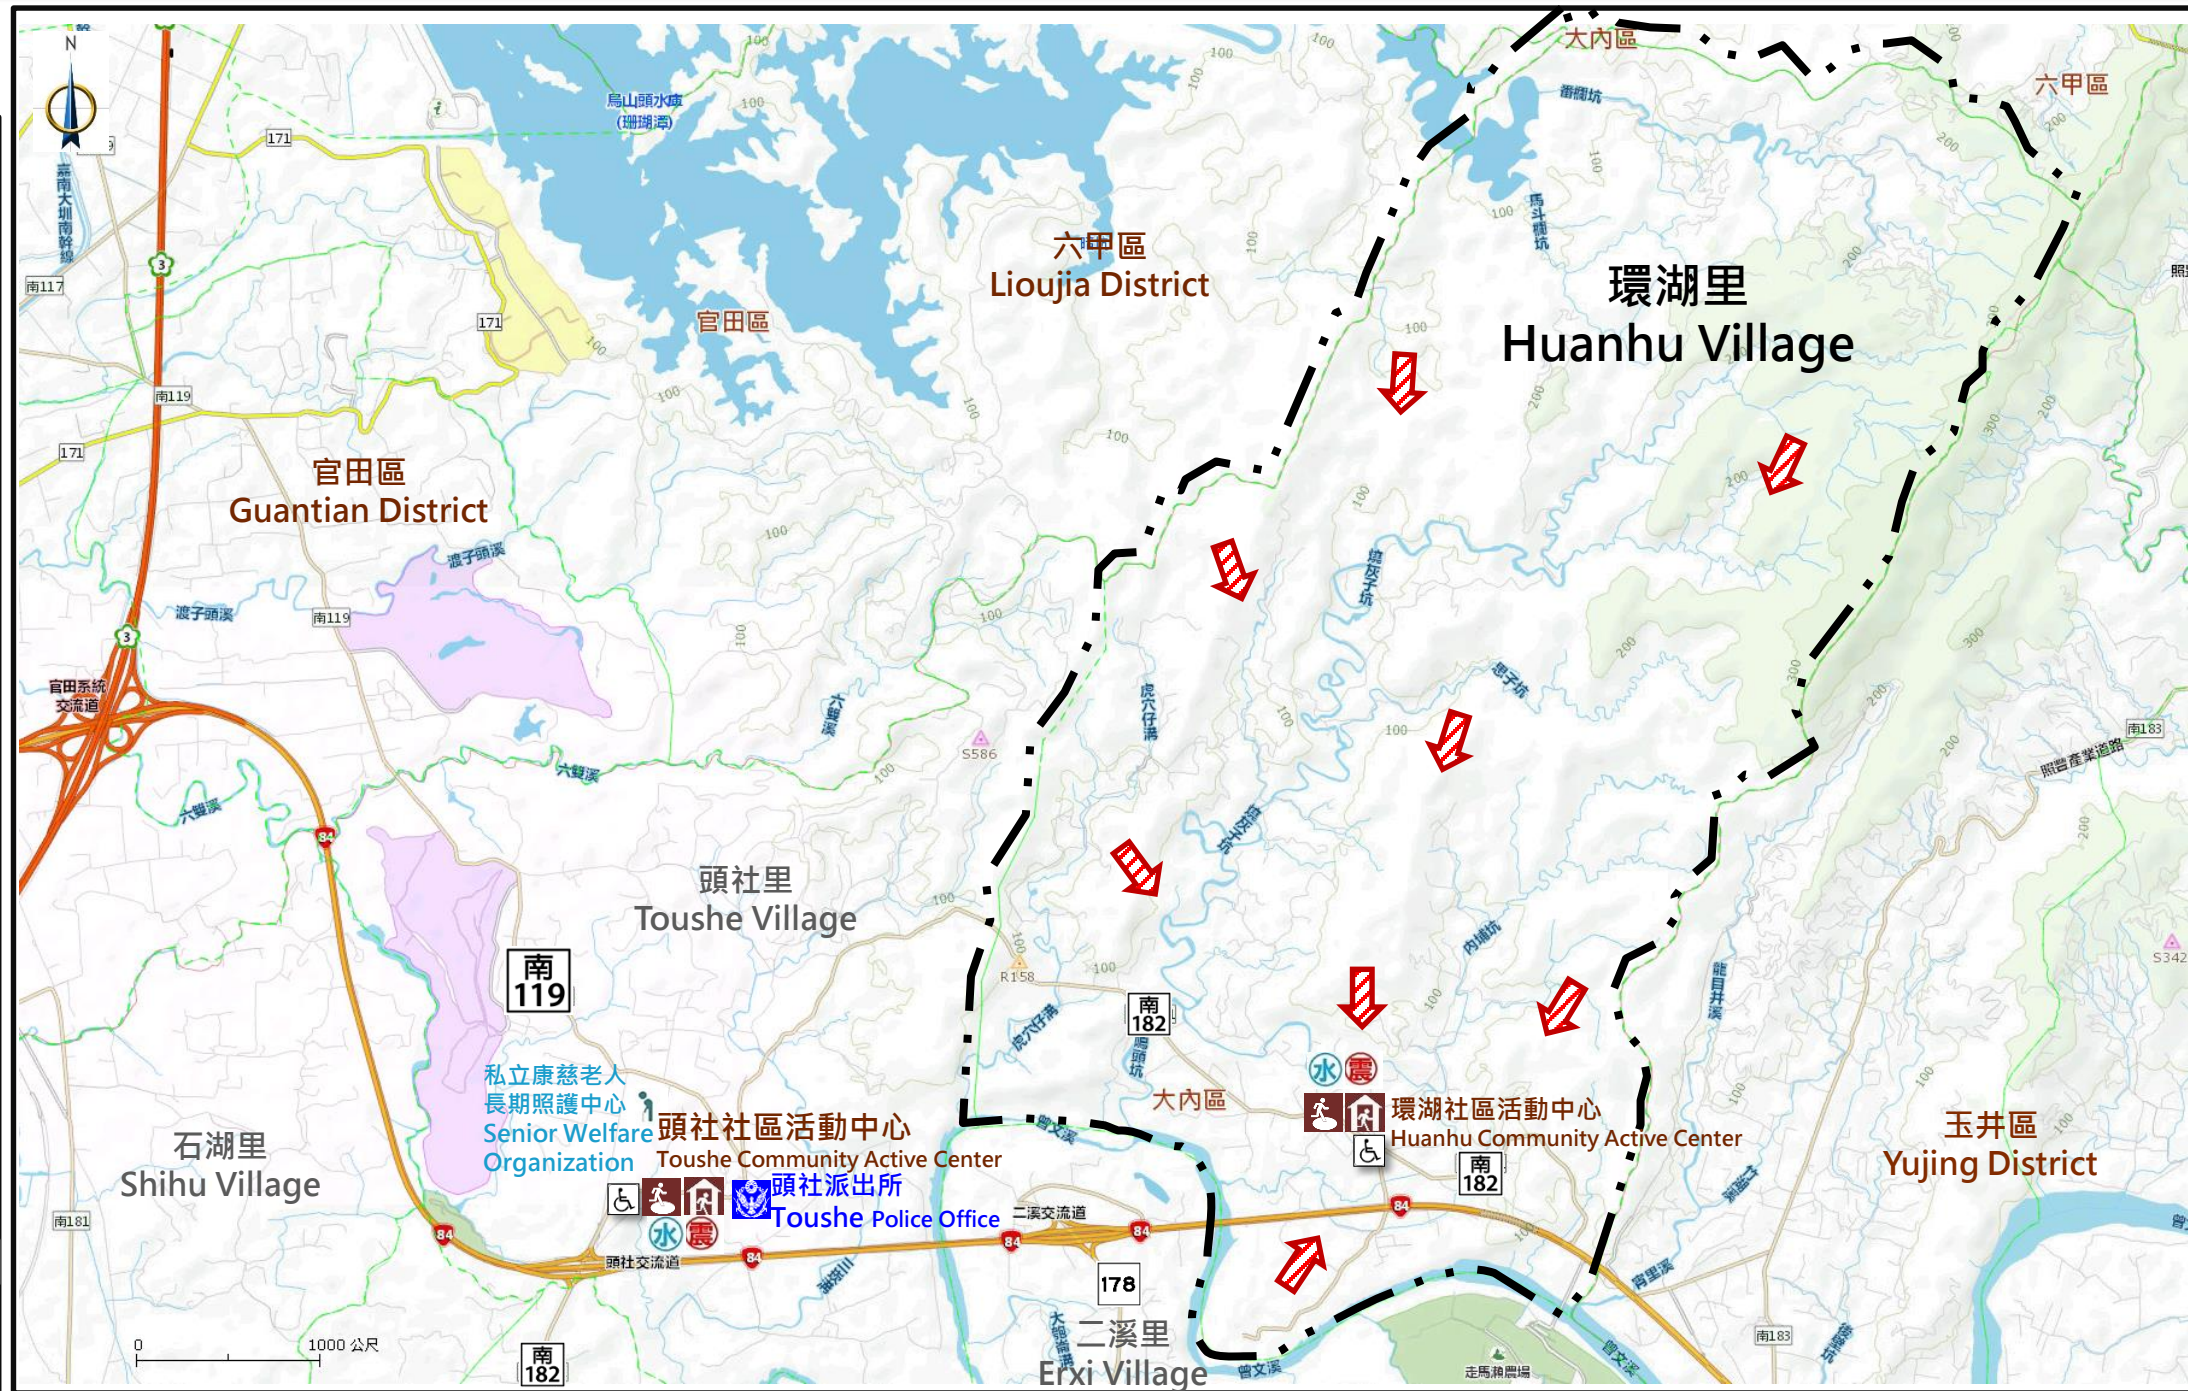

防災資訊表 Information Table

行政區位圖 The Map of Administrative District

災情通報單位 Notification Unit

- 臺南市災害應變中心 (Tainan Emergency Operation Center)
  民治專線 MinZhi Tel :06-6569119
  永華專線 YongHua Tel :06-2989119
- 臺南市大內區災害應變中心 (ainan Emergency Operation Center)
  Tel :06-5761001
- 消防局報案電話 Fire Bureau Tel :119
- 警察局報案電話 Police Department Tel :110
- 市民服務熱線 Citizen Helpline :1999

緊急聯絡人 Emergency Contact person

環湖里里長：陳義男
Chief of Huanhu Village: Chen I-nan
電話 Tel :06-576-0320
手機 Mobile Phone Number :0905-737-302

防災資訊網站 Emergency Information website

- 內政部消防署 (National Fire Agency, Ministry Of The Interior)
  <http://www.nfa.gov.tw>
- 臺南市政府消防局 (Tainan City Government Fire Bureau)
  <http://119.tainan.gov.tw/>
- 臺南市大內區公所 (Danei District Office Tainan City)
  <https://daneidanei.tainan.gov.tw>
- 臺南市政府災害應變告示網 (Tainan City Government Disaster Posting Website)
  <http://disaster.tainan.gov.tw>

避難原則 Refuge Principle

- 水災：就地避難或垂直避難；低窪地區前往避難收容處所
- 地震：前往開放空間或公園避難
- 海嘯：前往內陸高處避難
- Flood: Take refuge in higher place. When in lower place, go to the Emergency Shelter.
- Earthquake: go to broad space or parks.
- Tsunami: Take refuge in higher place.

避難收容處所 Emergency Shelter

1、環湖社區活動中心：
地址：大內區環湖里環湖56號
電話：0921-206-081
Huanhu Community Active Center
Address :No.56, Huanhu, Danei Dist., Tainan City
Tel: 0921-206-081

臺南市大內區公所110年02月製作
Made in February, 2021,
Danei District Office Tainan City

道路(Road)	標示(Sign)	設施 (Facilities)
省道 Provincial Highway	疏散避難方向 Evacuation Route	地震(室內)避難收容處所 Earthquake Shelter in Buildings
市道 City Road	適用地震災害 Apply to Earthquake	複合型(室內)避難收容處所 Multi-function Shelter in Buildings
行政區域界線	適用水災災害 Apply to Flood	複合型(室外)避難收容處所 Multi-function Shelter in Open Space
里界線 Vil. Dividing Line	適用海嘯災害 Apply to Tsunami	醫療院所 Hospital
防空避難處所 Air defense shelter	適用土石流災害 Apply to Mudslides	土石流避難收容處所 Shelter for Mudslides
	備有無障礙設施 barrier-free-equipment	身心障礙福利機構 Disabled welfare organization
	廟宇 Temple	老人福利機構 Senior Welfare Organization
	國小 Elementary School	消防單位 Fire Dept.
	國中 High School	警察單位 Police Office
	地標 Landmark	地震(戶外)避難收容處所 Earthquake Shelter in Open Space
		複合型(室外)避難收容處所 Multi-function Shelter in Open Space
		水災避難收容處所 Shelter for Flood
		海嘯避難收容處所 Shelter for Tsunami
		通訊設備放置點 Communication Equipment Place
		直升機起降點 Helicopter Pad
		垃圾集結點 Garbage Assembly Area
		指揮中心 Emergency Operation Center
		砂包放置點位 Sand Bag Placing Location
		救援器材放置點 Rescuing Equipment Place
		物資儲備點 Supplies Reserve place