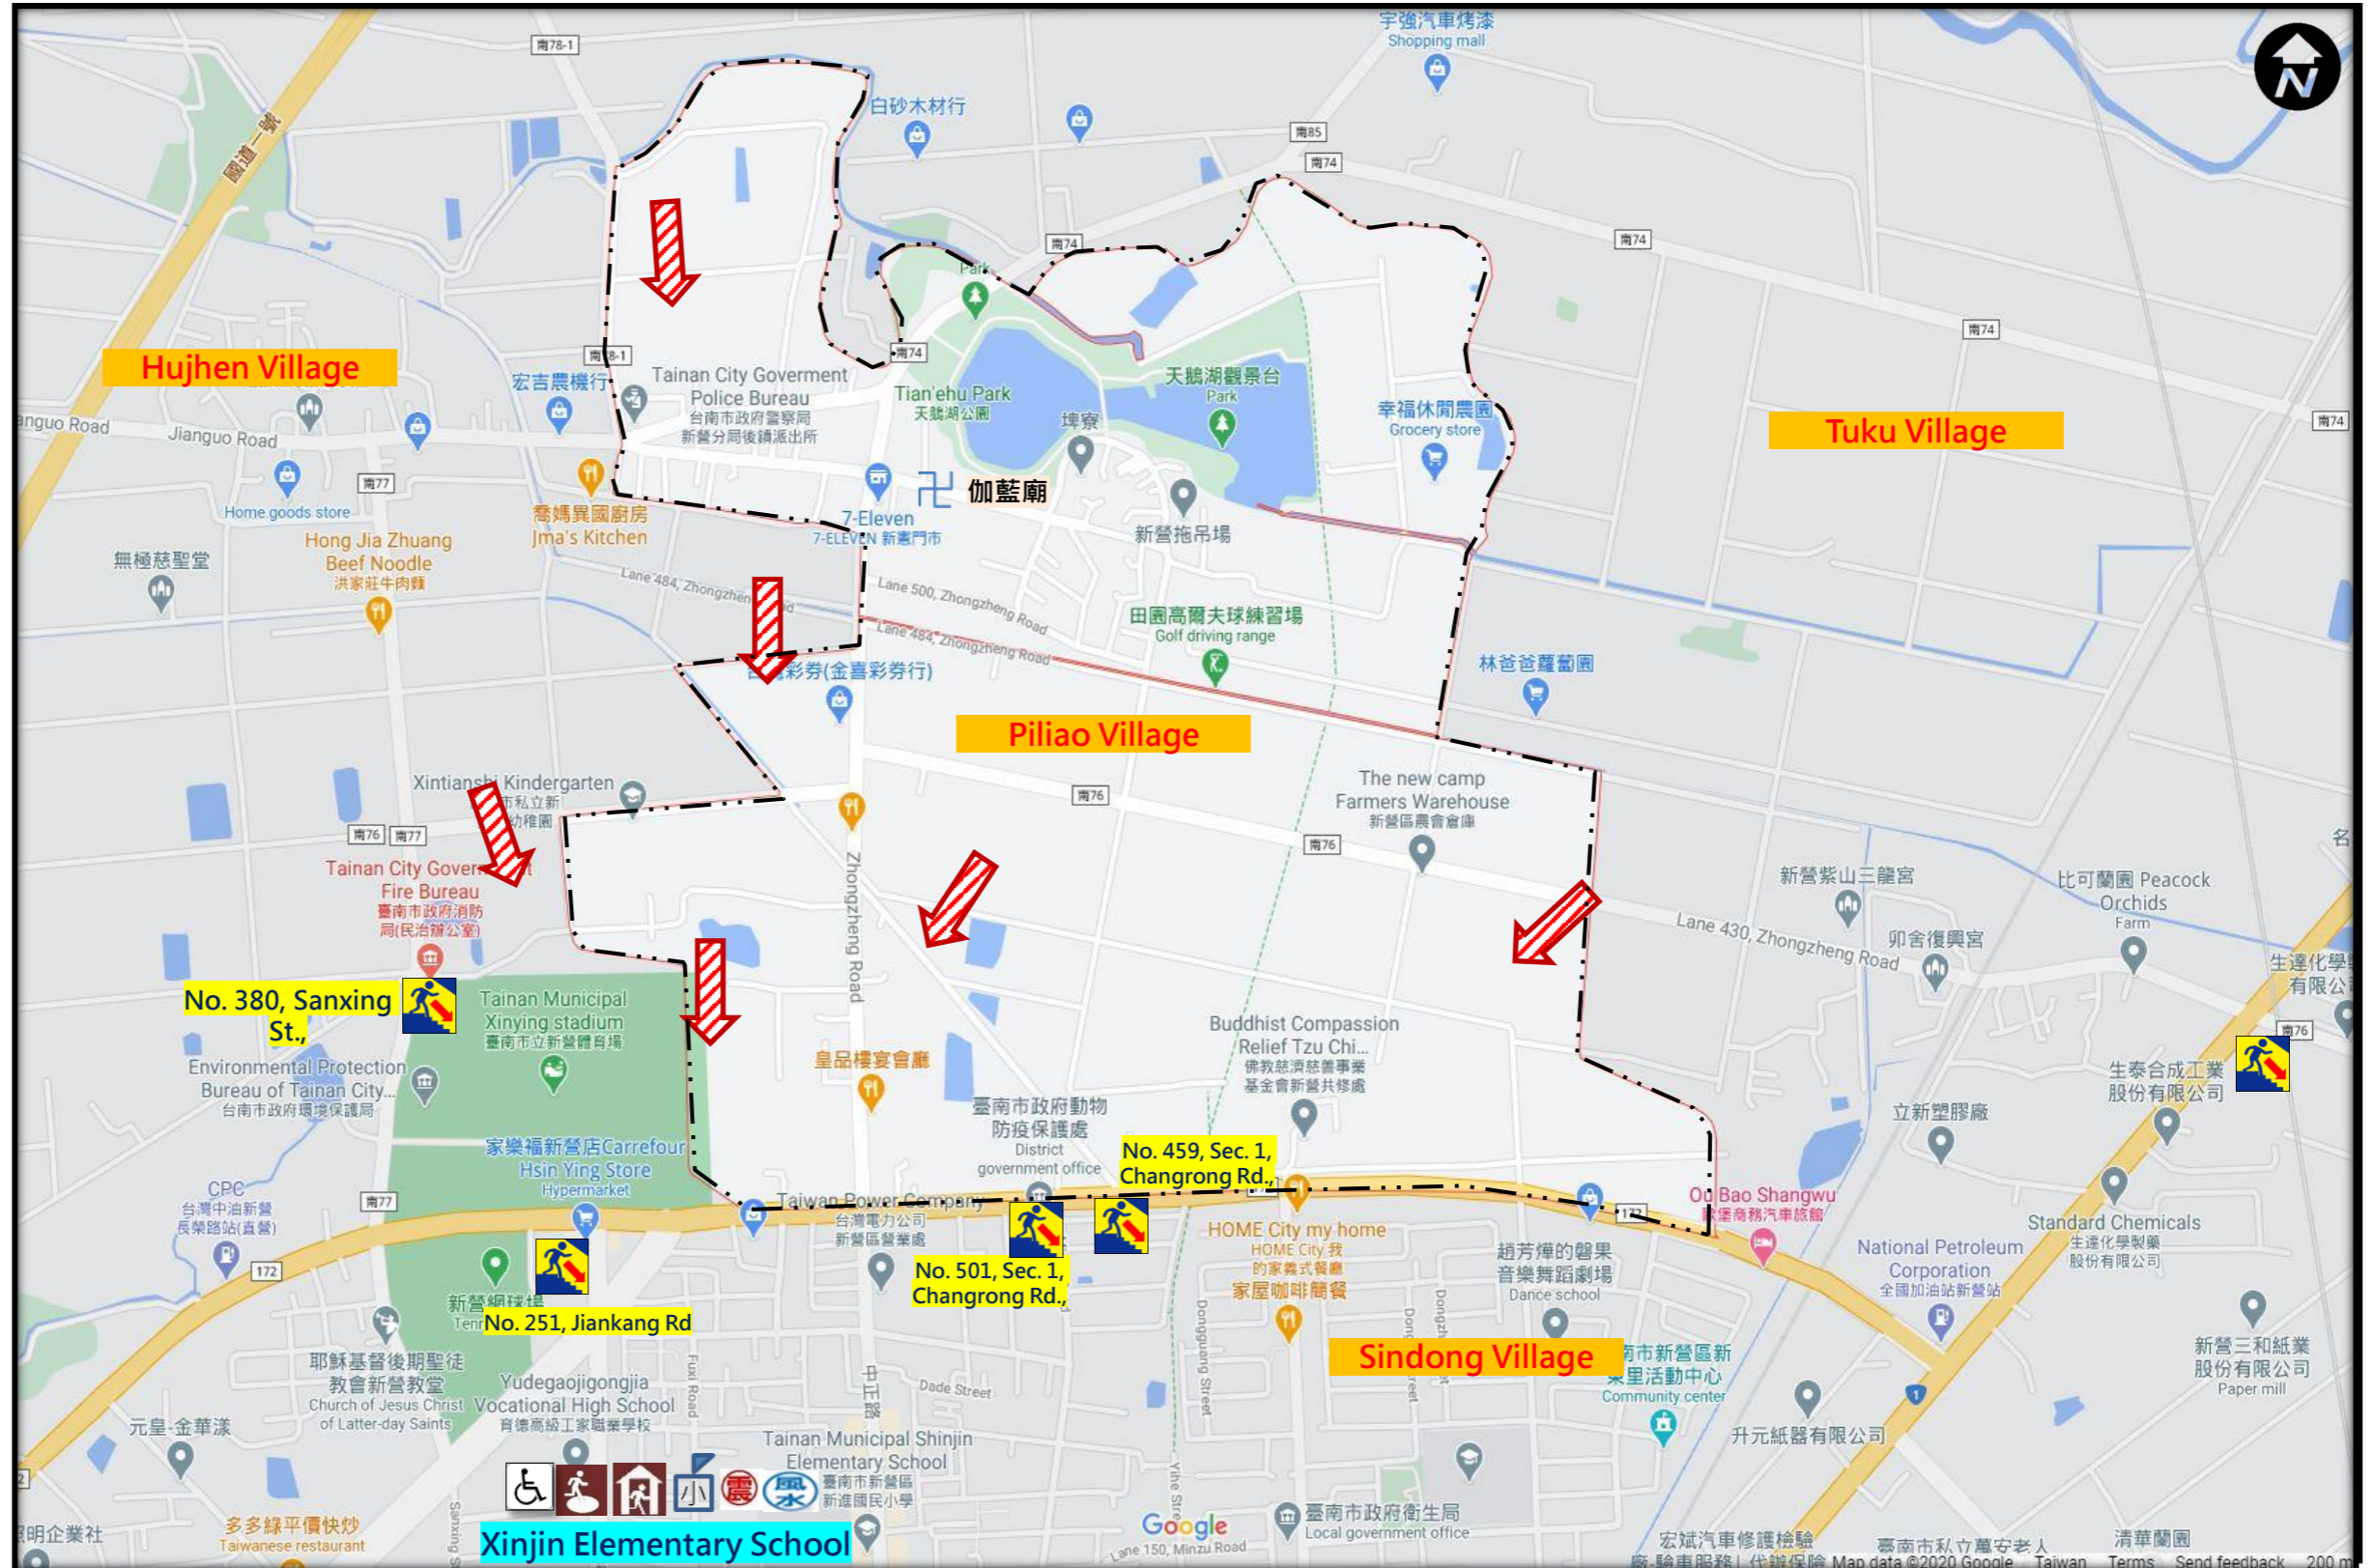

臺南市新營區埤寮里防災地圖 Emergency Evacuation Map of Piliao Village Xinying District Tainan City

防災資訊表 Information Table

行政區位圖

The Map of Administrative District

災情通報單位 Notification Unit

- 臺南市災害應變中心 Tainan Emergency Operation Center
  民治專線 Min Zhi Number : 06-6569119
  永華專線 Yong Hua : 06-2989119
- 新營區災害應變中心 Xinying District Emergency Operation Center
  電話 Number: 06-6322015
- 消防局報案電話 Fire Department Number : 119
- 警察局報案電話 Police Number : 110
- 市民服務熱線 Citizen Helpline : 1999

緊急聯絡人 Emergency Contact Person

- 埤寮里里長 : 林枝安
- Piliao Chief of Village: Lin, Jih-An
- 電話 phone number : 06-6320619
- 手機 phone number : 0932835217

防災資訊網站

Emergency Information Website

- 內政部消防署 (National Fire Agency)
  <http://www.nfa.gov.tw>
- 臺南市政府消防局 (Tainan Fire Department)
  <http://119.tainan.gov.tw/>
- 臺南市政府新營區公所
  (<https://xinying.tainan.gov.tw/>)
- 臺南市政府災害應變告示網 (Tainan Disaster Posting Net)
  <http://disaster.tainan.gov.tw>

避難原則 Principle Of Refuge

- 水災：就地避難或垂直避難；低窪地區前往避難收容處所
- 地震：前往開放空間或公園避難
- Flood：Take refuge in higher place. When in lower place, go to the Emergency Shelter.
- Earthquake: go to open space or parks.

避難收容處所 Emergency Shelter

- 臺南市新營區新進國民小學
- Tainan Municipal Xinying District Shinjin Elementary School
- 地址：中正路41號 電話：(06) 6322378
  No.41, Zhongzheng Rd., Tel : 06-6322378

臺南市政府113年6月修正
Made in Jan, 2024 by Tainan City Government

圖例	道路 Roads	標示 Sign	設施 Facilities
	省道 Provincial Highway	疏散避難方向 Evacuation Route	地震室內避難收容處所 Indoor shelter for earthquake
	區道 Township Road	適用地震災害 For earthquake	地震室外避難收容處所 Outdoor shelter for earthquake
	行政區域界線 District Boundary	適用風、水災災害 For flooding	風、水災避難收容處所 Shelter for flooding
	里界線 Village Boundary	適用海嘯災害 For tsunami	複合型室外避難收容處所 Multi-function outdoor Shelter
		適用土石流災害 For debris flow	複合型室內避難收容處所 Multi-function indoor Shelter
		備有無障礙設施 Barrier-free facility	物資儲備點 Supplies Reserve Loca.
		廟宇 Temple	砂包放置點位 Sand Bag Placing Loca.
		國小 Elementary school	垃圾集結點 Garbage Assembly Loca.
		國中 Junior high school	指揮中心 Emergency Operation Center
		公務部門 Administrative facility	消防單位 Fire agency
			取水點 Draw-off point
			警備單位 Police Station
			醫療單位 Hospital
			通訊設備放置點 Communication
			淹水感測器 Inundation Detector Sensor
			身心障礙福利機構 Disabled Welfare .org
			老人福利機構 Senior Welfare .org
			防空疏散避難設施 Air-raid Shelter