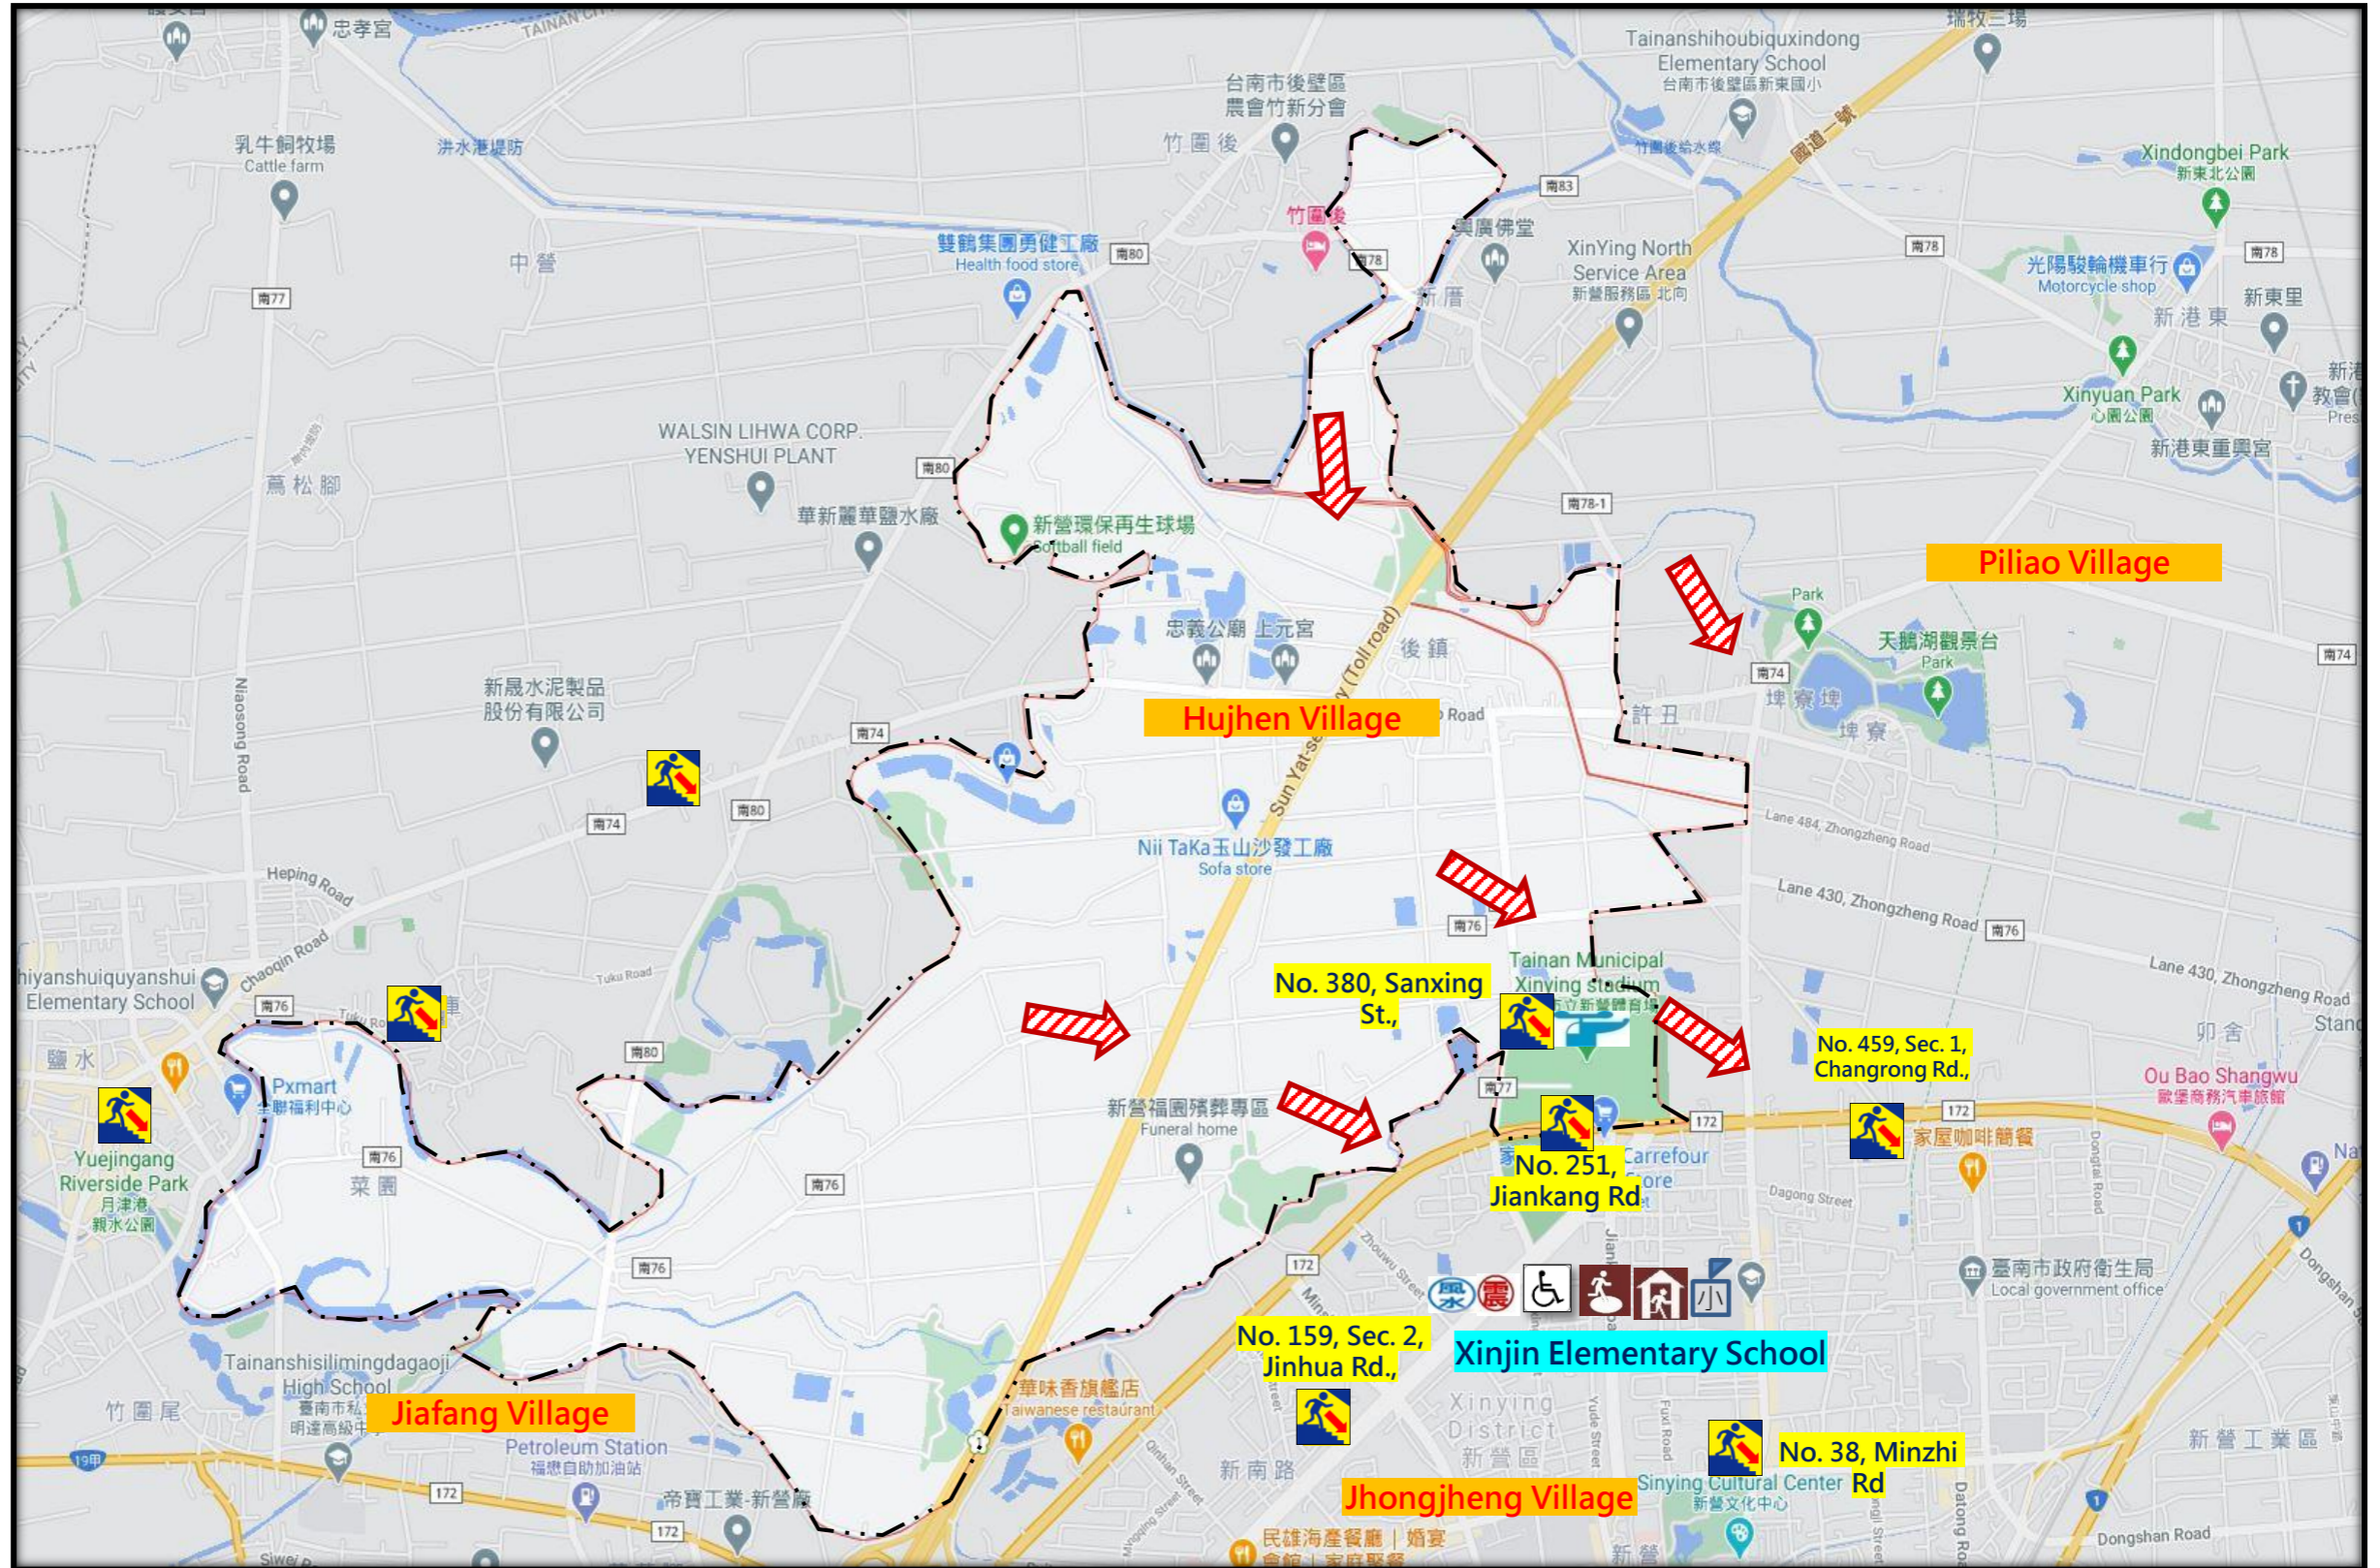

臺南市新營區護鎮里防災地圖 Emergency Evacuation Map of Hujhen Village Xinying District Tainan City

防災資訊表 Information Table

行政區位圖

The Map of Administrative District

災情通報單位 Notification Unit

- 臺南市災害應變中心 Tainan Emergency Operation Center
  民治專線 Min Zhi Number : 06-6569119
  永華專線 Yong Hua : 06-2989119
- 新營區災害應變中心 Xinying District Emergency Operation Center
  電話 Number: 06-6322015
- 消防局報案電話 Fire Department Number : 119
- 警察局報案電話 Police Number : 110
- 市民服務熱線 Citizen Helpline : 1999

緊急聯絡人 Emergency Contact Person

- 護鎮里里長：陳添龍
- Hujhen Chief of Village: Chen, Tian-Long
- 電話 phone number : 06-6333963
- 手機 phone number : 0911870859

防災資訊網站

Emergency Information Website

- 內政部消防署 (National Fire Agency)
  <http://www.nfa.gov.tw>
- 臺南市政府消防局 (Tainan Fire Department)
  <http://119.tainan.gov.tw/>
- 臺南市政府新營區公所
  [(https://xinying.tainan.gov.tw/)](https://xinying.tainan.gov.tw/)
- 臺南市政府災害應變告示網 (Tainan Disaster Posting Net)
  <http://disaster.tainan.gov.tw>

避難原則 Principle Of Refuge

- 水災：就地避難或垂直避難；低窪地區前往避難收容處所
- 地震：前往開放空間或公園避難
- Flood：Take refuge in higher place. When in lower place, go to the Emergency Shelter.
- Earthquake: go to open space or parks.

避難收容處所 Emergency Shelter

- 臺南市新營區新進國民小學
- Tainan Municipal Xinying District Shinjin Elementary School
- 地址：中正路41號 電話：(06) 6322378
  No.41, Zhongzheng Rd., Tel : 06-6322378

臺南市政府113年6月修正
Made in Jan, 2024 by Tainan City Government

道路 Roads	標示 Sign	設施 Facilities
省道 Provincial Highway 區道 Township Road	疏散避難方向 Evacuation Route 適用地震災害 For earthquake 適用風、水災災害 For flooding 適用海嘯災害 For tsunami 適用土石流災害 For debris flow	備有無障礙設施 Barrier-free facility 廟宇 Temple 國小 Elementary school 國中 Junior high school 公務部門 Administrative facility
行政區域界線 District Boundary 里界線 Village Boundary	地震室內避難收容處所 Indoor shelter for earthquake 地震室外避難收容處所 Outdoor shelter for earthquake 風、水災避難收容處所 Shelter for flooding 複合型室外避難收容處所 Multi-function outdoor Shelter 複合型室內避難收容處所 Multi-function indoor Shelter	物資儲備點 Supplies Reserve Loca 砂包放置點位 Sand Bag Placing Loca 垃圾集結點 Garbage Assembly Loca 指揮中心 Emergency Operation Center 人車轉運集結點 Transit Station
	消防單位 Fire agency 取水點 Draw-off point 警察單位 Police Station 醫療單位 Hospital 直升機起降點 Helicopter Pad	通訊設備放置點 Communication 淹水感測器 Inundation Detector Sensor 身心障礙福利機構 Disabled Welfare .org 老人福利機構 Senior Welfare .org 防空疏散避難設施 Air-raid Shelter