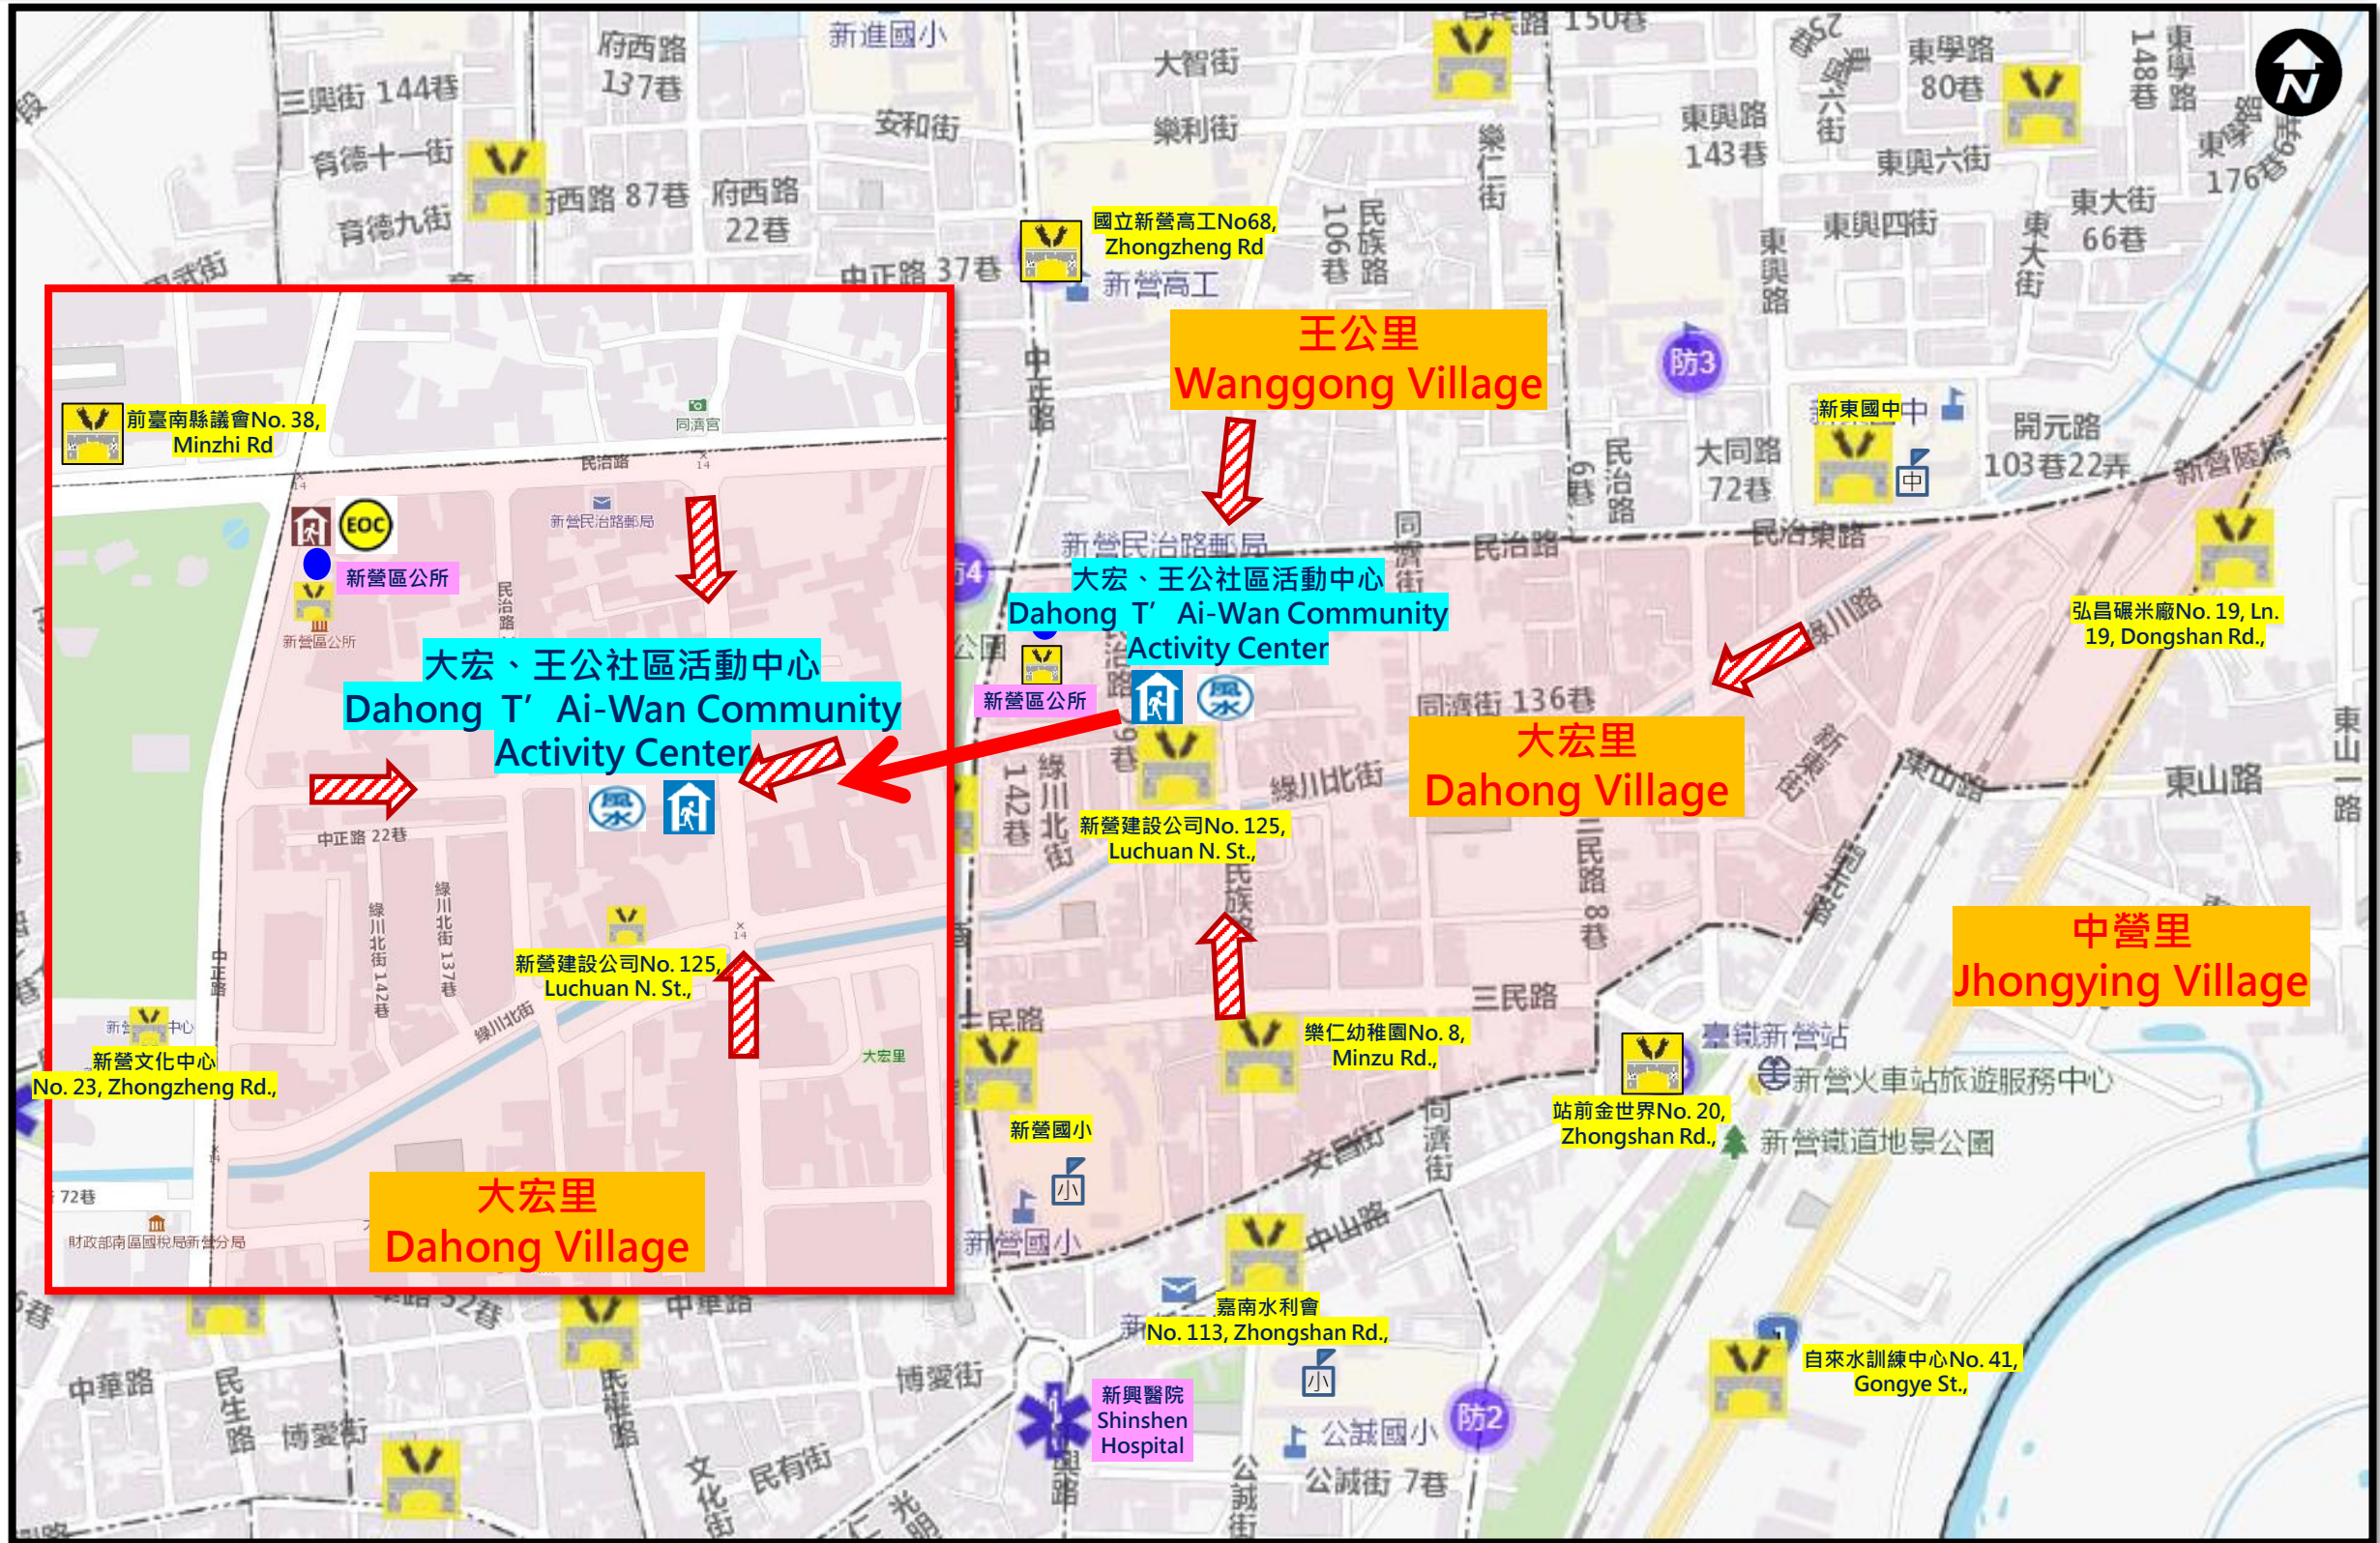

臺南市新營區大宏里防災地圖 Emergency Evacuation Map of Dahong Village Xinying District Tainan City

防災資訊表 Information Table

行政區位圖

The Map of Administrative District

災情通報單位 Notification Unit

- 臺南市災害應變中心 Tainan Emergency Operation Center
  民治專線 Min Zhi Number : 06-6569119
  永華專線 Yong Hua : 06-2989119
- 新營區災害應變中心 Xinying District Emergency Operation Center
  電話 Number: 06-6322015
- 消防局報案電話 Fire Department Number : 119
- 警察局報案電話 Police Number : 110
- 市民服務熱線 Citizen Helpline : 1999

緊急聯絡人 Emergency Contact Person

- 大宏里里長：蔡崇名
- Dahong Chief of Village: Cai, Chong-Ming
  電話 phone number : 06-6358113
  手機 phone number : 0935417315

防災資訊網站

Emergency Information Website

- 內政部消防署 (National Fire Agency)
  <http://www.nfa.gov.tw>
- 臺南市政府消防局 (Tainan Fire Department)
  <http://119.tainan.gov.tw/>
- 臺南市政府新營區公所
  (<https://xinying.tainan.gov.tw/>)
- 臺南市政府災害應變告示網 (Tainan Disaster Posting Net)
  <http://disaster.tainan.gov.tw>

避難原則 Principle Of Refuge

- 水災：就地避難或垂直避難；低窪地區前往避難收容處所
- 地震：前往開放空間或公園避難
- Flood：Take refuge in higher place. When in lower place, go to the Emergency Shelter.
- Earthquake: go to open space or parks.

避難收容處所 Emergency Shelter

- 大宏、王公社區活動中心
  Dahong T' Ai-Wan Community Activity Center
  地址：民族路21-62號 電話：(06) 6373770
  No.21-62, Minzu Rd., Tel : 06-6373770

臺南市政府113年6月修正
Made in Aug.2021 by Tainan City Government

圖例	道路 Roads	標示 Sign	設施 Facilities
17 省道 Provincial Highway	疏散避難方向 Evacuation Route	備有無障礙設施 Barrier-free facility	地震室內避難收容處所 Indoor shelter for earthquake
25 區道 Township Road	適用地震災害 For earthquake	廟宇 Temple	地震室外避難收容處所 Outdoor shelter for earthquake
行政區域界線 District Boundary	適用風、水災災害 For flooding	國小 Elementary school	風、水災避難收容處所 Shelter for flooding
區界線 Village Boundary	適用海嘯災害 For tsunami	國中 Junior high school	複合型室外避難收容處所 Multi-function outdoor Shelter
	適用土石流災害 For debris flow	公務部門 Administrative facility	複合型室內避難收容處所 Multi-function indoor Shelter
			物資儲備點 Supplies Reserve Loca.
			砂包放置點位 Sand Bag Placing Loca.
			垃圾集結點 Garbage Assembly Loca.
			指揮中心 Emergency Operation Center
			人車轉運集結點 Transit Station
			消防單位 Fire agency
			取水點 Draw-off point
			警察單位 Police Station
			醫療單位 Hospital
			直升機起降點 Helicopter Pad
			通訊設備放置點 Communication
			淹水感測器 Inundation Detector Sensor
			身心障礙福利機構 Disabled Welfare .org
			老人福利機構 Senior Welfare .org
			防空疏散避難設施 Air-raid Shelter