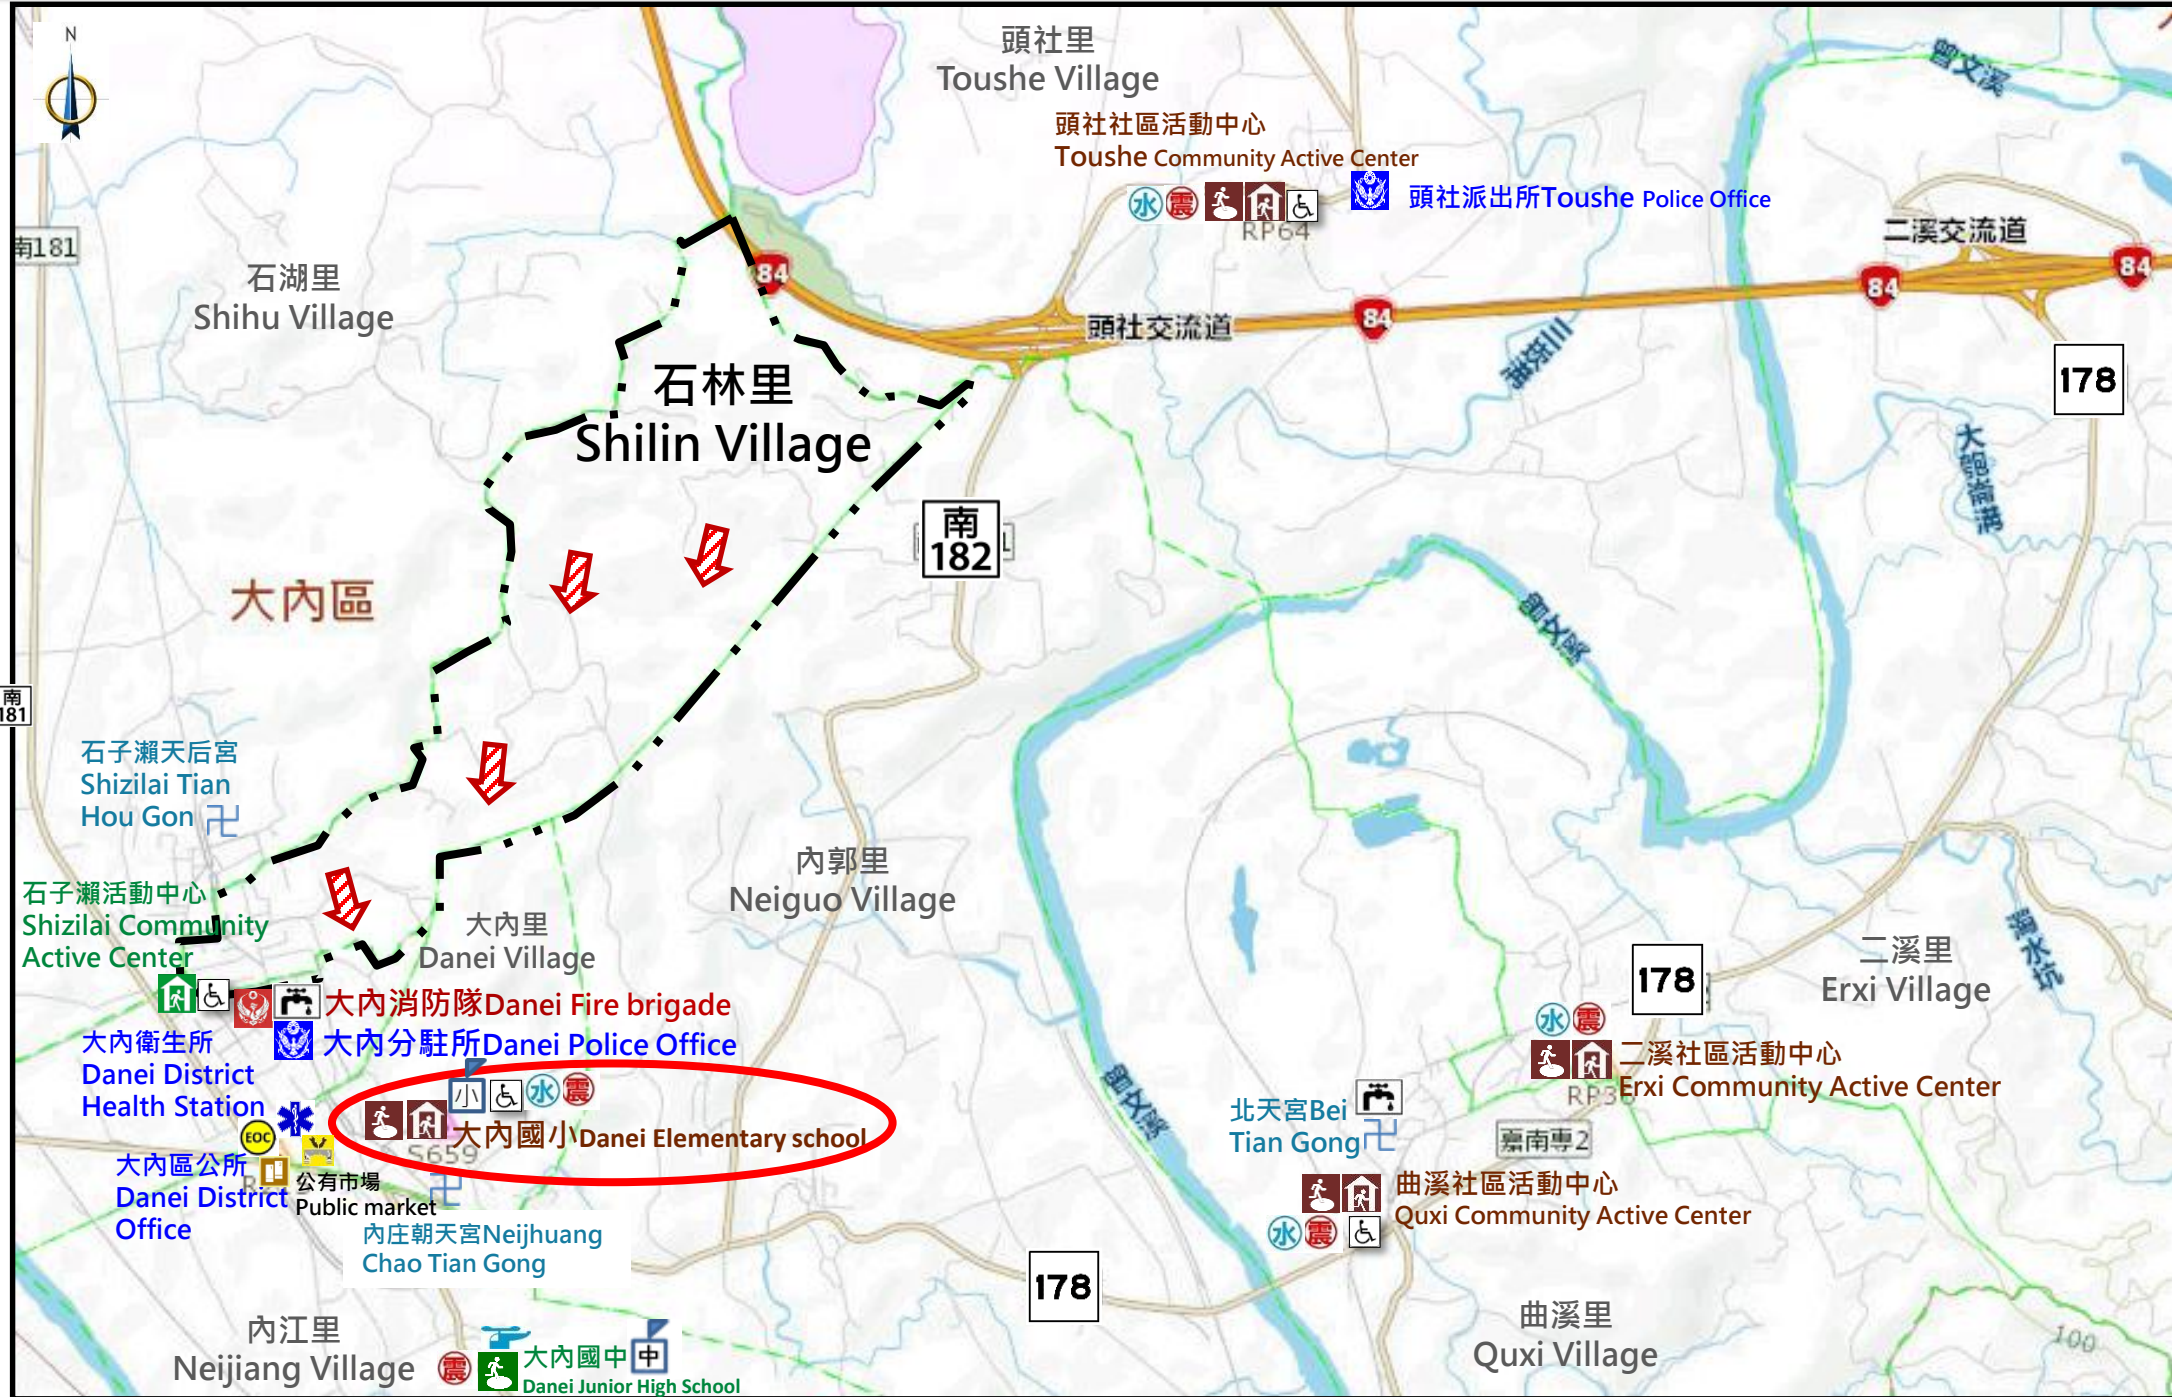

防災資訊表 Information Table

行政區位圖
The Map of Administrative District

災情通報單位 Notification Unit

- 臺南市災害應變中心 (Tainan Emergency Operation Center)
  民治專線 MinZhi Tel :06-6569119
  永華專線 YongHua Tel :06-2989119
- 臺南市大內區災害應變中心 (Danei Emergency Operation Center)
  Tel :06-5761001
- 消防局報案電話 Fire Bureau Tel :119
- 警察局報案電話 Police Department Tel :110
- 市民服務熱線 Citizen Helpline :1999

緊急聯絡人

Emergency Contact person

石林里里長：楊士人
Chief of Shilin Village: Yang Shih-jen
電話 Tel :06-576-3687
手機 Mobile Phone Number :0932-705-919

防災資訊網站

Emergency Information website

- 內政部消防署 (National Fire Agency, Ministry Of The Interior)
  <http://www.nfa.gov.tw>
- 臺南市政府消防局 (Tainan City Government Fire Bureau)
  <http://119.tainan.gov.tw/>
- 臺南市大內區公所 (Danei District Office Tainan City)
  <https://daneidanei.tainan.gov.tw>
- 臺南市政府災害應變告示網 (Tainan City Government Disaster Posting Website)
  <http://disaster.tainan.gov.tw>

避難原則 Refuge Principle

- 水災：就地避難或垂直避難；低窪地區前往避難收容處所
- 地震：前往開放空間或公園避難
- 海嘯：前往內陸高處避難
- Flood: Take refuge in higher place. When in lower place, go to the Emergency Shelter.
- Earthquake: go to broad space or parks.
- Tsunami: Take refuge in higher place.

避難收容處所 Emergency Shelter

1、大內國小：
地址：大內區大內里63號
電話：06-5761007；0988-709-561
Danei Elementary school
Address: No.63, Neizhuang, Danei Dist., Tainan City
Tel: 06-5761007; 0988-709-561

臺南市大內區公所110年02月更新
Made in February, 2021,
Danei District Office Tainan City

道路(Road)	標示(Sign)	設施 (Facilities)
省道 Provincial Highway	疏散避難方向 Evacuation Route	地震(室內)避難收容處所 Earthquake Shelter in Buildings
市道 City Road	適用地震災害 Apply to Earthquake	地震(戶外)避難收容處所 Earthquake Shelter in Open Space
行政區域界線	適用水災災害 Apply to Flood	水災避難收容處所 Shelter for Flood
里界線 Vil. Dividing Line	適用海嘯災害 Apply to Tsunami	土石流避難收容處所 Shelter for Mudslides
防空避難處所 Air defense shelter	適用土石流災害 Apply to Mudslides	海嘯避難收容處所 Shelter for Tsunami
	備有無障礙設施 barrier-free-equipment	複合型(室內)避難收容處所 Multi-function Shelter in Buildings
	廟宇 Temple	複合型(室外)避難收容處所 Multi-function Shelter in Open Space
	國小 Elementary School	醫療院所 Hospital
	國中 High School	身心障礙福利機構 Disabled welfare organization
	地標 Landmark	老人福利機構 Senior Welfare Organization
		消防單位 Fire Dept.
		警察單位 Police Office
		取水點 Draw-off Point
		通訊設備放置點 Communication Equipment Place
		直升機起降點 Helicopter Pad
		垃圾集結點 Garbage Assembly Area
		指揮中心 Emergency Operation Center
		砂包放置點位 Sand Bag Placing Location
		救援器材放置點 Rescuing Equipment Place
		物資儲備點 Supplies Reserve place