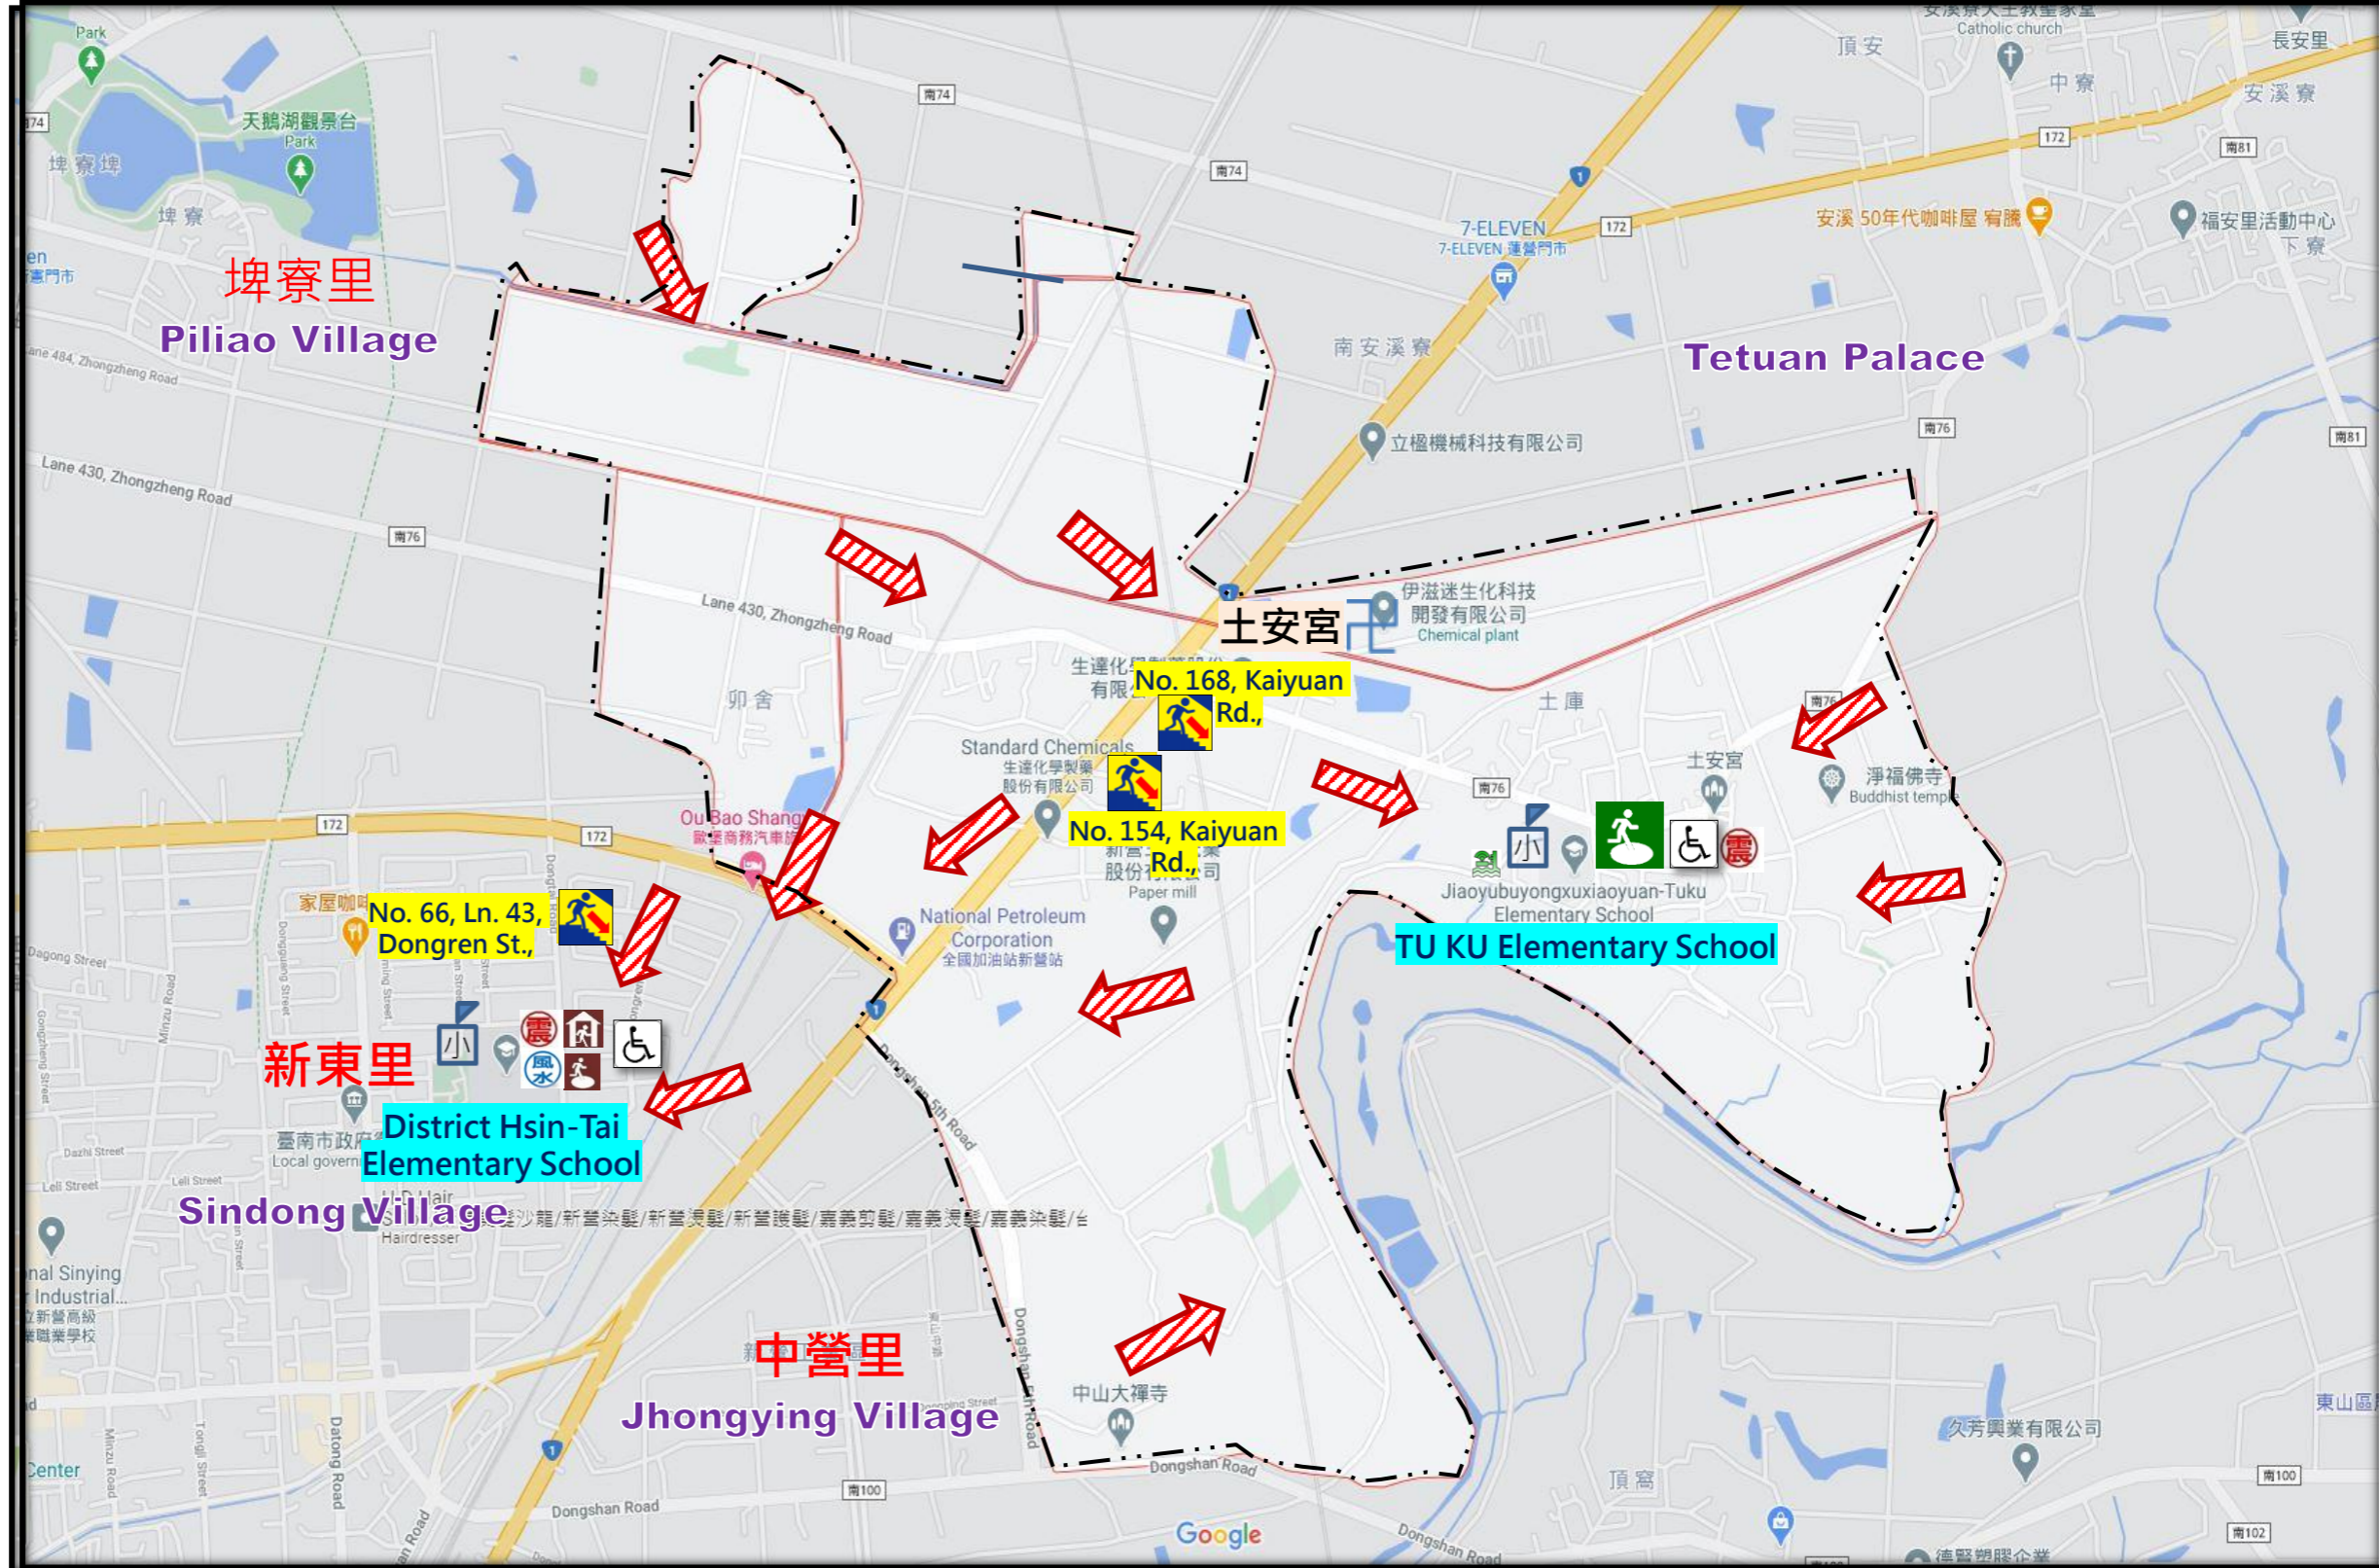

臺南市新營區土庫里防災地圖 Emergency Evacuation Map of Tuku Village Xinying District Tainan City

防災資訊表 Information Table

行政區位圖 The Map of Administrative District

災情通報單位 Notification Unit

- 臺南市災害應變中心 Tainan Emergency Operation Center
  民治專線 Min Zhi Number : 06-6569119
  永華專線 Yong Hua : 06-2989119
- 新營區災害應變中心 Xinying District Emergency Operation Center
  電話 Number: 06-6322015
- 消防局報案電話 Fire Department Number : 119
- 警察局報案電話 Police Number : 110
- 市民服務熱線 Citizen Helpline : 1999

緊急聯絡人 Emergency Contact Person

- 土庫里里長：林旭清
- Tuku Chief of Village: Lin, Syu-Cing
- 電話 phone number : 06-6362540
- 手機 phone number : 0932718121

防災資訊網站 Emergency Information Website

- 內政部消防署 (National Fire Agency) <http://www.nfa.gov.tw>
- 臺南市政府消防局 (Tainan Fire Department) <http://119.tainan.gov.tw/>
- 臺南市政府新營區公所 (<https://xinying.tainan.gov.tw/>)
- 臺南市政府災害應變告示網 (Tainan Disaster Posting Net) <http://disaster.tainan.gov.tw>

避難原則 Principle Of Refuge

- 水災：就地避難或垂直避難；低窪地區前往避難收容處所
- 地震：前往開放空間或公園避難
- Flood：Take refuge in higher place. When in lower place, go to the Emergency Shelter.
- Earthquake: go to open space or parks.

避難收容處所 Emergency Shelter

- 臺南市新營區新泰國民小學
- Xinying District Hsin-Tai Elementary School
  地址：東學路77號 電話：(06) 6330496
- No.77, Dongxue Rd Tel: 06-6330496
- 臺南市新營區土庫國民小學
- Xinying District TU KU Elementary School
  地址：土庫里71之1號 電話：(06) 6362323
- No.71-1, Tuku, Xinying Dist. Tel: 06-6362323

臺南市政府113年6月修正
Made in Jan, 2024 by Tainan City Government

圖例	道路 Roads	標示 Sign	設施 Facilities
圖例	17 省道 Provincial Highway	疏散避難方向 Evacuation Route	地震室內避難收容處所 Indoor shelter for earthquake
	25 區道 Township Road	適用地震災害 For earthquake	地震室外避難收容處所 Outdoor shelter for earthquake
	行政區域界線 District Bounday	適用風、水災災害 For flooding	風、水災避難收容處所 Shelter for flooding
	里界線 Village Bounday	適用海嘯災害 For tsunami	複合型室外避難收容處所 Multi-function outdoor Shelter
		適用土石流災害 For debris flow	複合型室內避難收容處所 Multi-function indoor Shelter
		備有無障礙設施 Barrier-free facility	物資儲備點 Supplies Reserve Loca.
		廟宇 Temple	砂包放置點位 Sand Bag Placing Loca.
		國小 Elementary school	垃圾集結點 Garbage Assembly Loca.
		國中 Junior high school	指揮中心 Emergency Operation Center
		公務部門 Administrative facility	人車轉運集結點 Transit Station
			消防單位 Fire agency
			取水點 Draw-off point
			警察單位 Police Station
			醫療單位 Hospital
			通訊設備放置點 Communication
			淹水感測器 Inundation Detector Sensor
			身心障礙福利機構 Disabled Welfare .org
			老人福利機構 Senior Welfare .org
			防空疏散避難設施 Air-raid Shelter