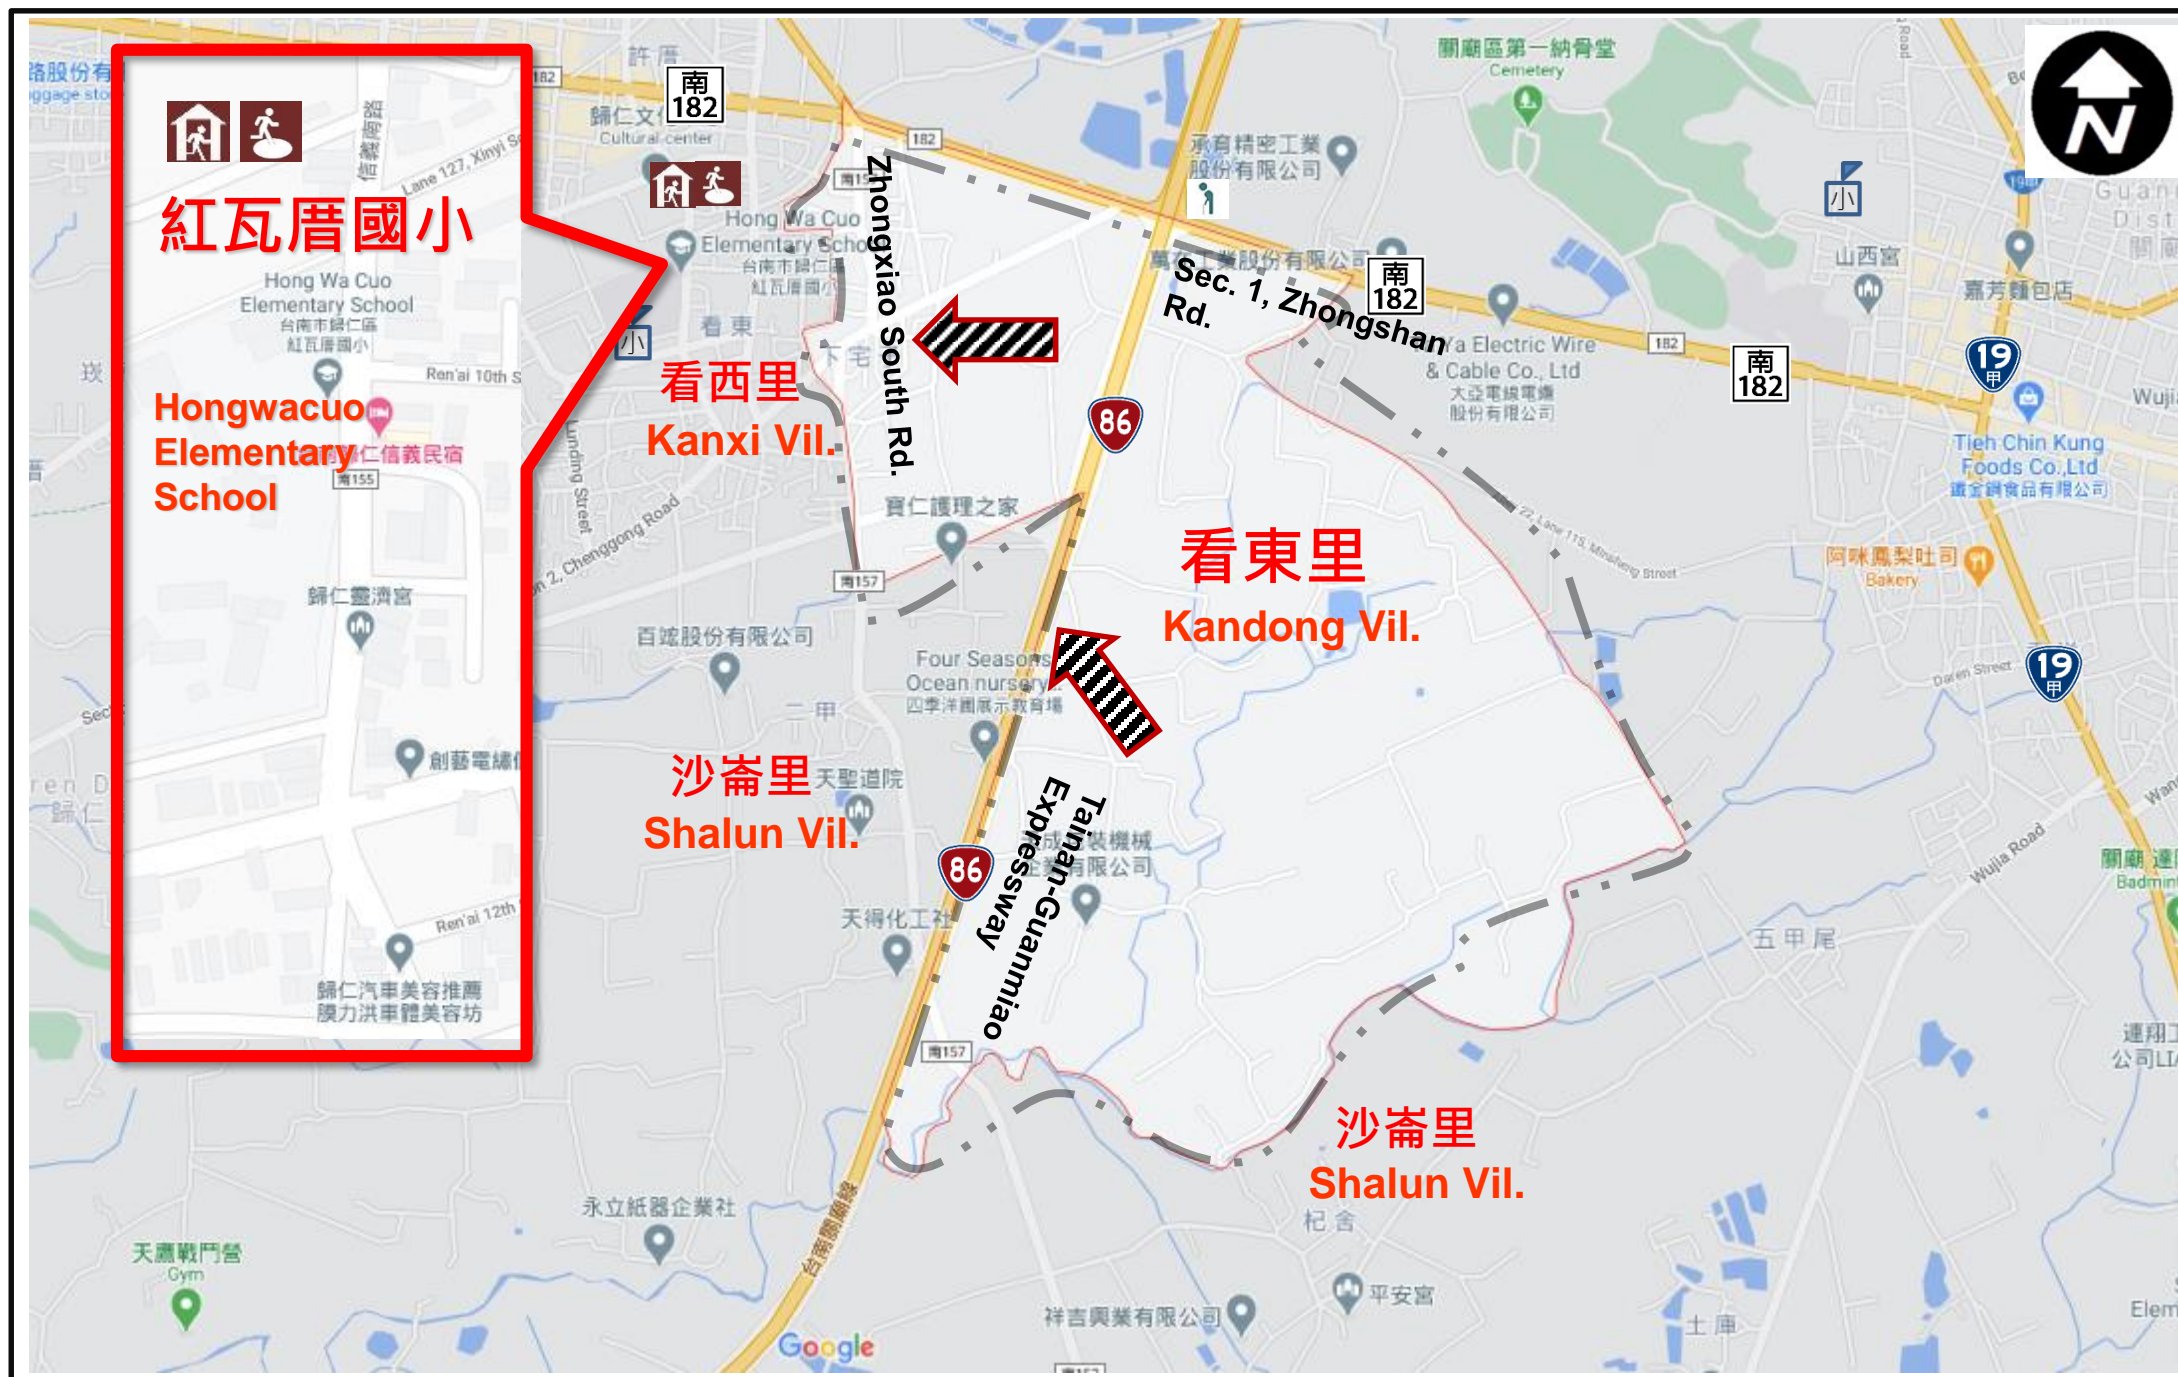

Emergency Evacuation Map-Kandong Village, Guiren District, Tainan City

Information

Emergency Contacts

- **Tainan City Emergency Operation Center**
  MinJhin Civic Center : 06- 6569119
  Yonghua Civic Center: 06- 2989119
- **Guiren Dist. Emergency Operation Center :**
  06-2301518
- **Fire Bureau:119**
- **Police Bureau:110**
- **Citizen Service Hotline: 1999**

Chief of Kandong Vil.

Name : Wang Tseng-sheng
TEL:(O)06-2395630
TEL:(H)06-2397174

Information Websites

National Fire Agency
<http://www.nfa.gov.tw>
Tainan City Government Fire Bureau
<http://119.tainan.gov.tw>
Guiren District
<http://www.guiren.tainan.gov.tw>
Central Weather Bureau
<http://www.cwb.gov.tw>

Disaster Prevention Information System

- It's all there on Disaster Prevention Information System.
- Want to know disaster potentials near your location but don't know how to search.
- Evacuation map easy to make.
- Evacuation info is all here.
- For more information, please visit website at
  <https://bear.emic.gov.tw/MY/#/>

Shelter

- **Hongwacho Elementary School**
  No.100,Xinyi South Rd., Lunding Vil.

Updated in Feb,2024

Legend	Roadway	Signs		Facilities		Crisis Awareness and Preparedness	
	Provincial Highway	Evacuation Route	Accessibility Facility	Multi-function Shelter in Buildings	Disability Welfare Agency		● Earthquake Taiwan is subject to severe earthquake. Everyone needs to have an emergency plan for dealing with the aftermath of an earthquake. Visit the website of Central Weather Bureau at http://www.cwb.gov.tw/ which has useful advice about what to do before, during and after an earthquake. ● Typhoons The typhoon season in Taiwan normally runs from May to October, sometimes resulting in local flooding and landslides. Please listen to Typhoon Alert on ICRT (100.7FM) or monitor typhoon tracking information at http://www.cwb.gov.tw/
Rural Highway	For Earthquake	Temple	Multi-function Shelter in Open Space	Elderly Welfare Agency			
Village Boundary	For Typhoon & Flood	Elementary School	Fire Bureau	Helipad			
•••	For Tsunami	Junior High School	Police Bureau	Emergency Operation Center			
	For Landslide	Landmark	Hospital or Clinic