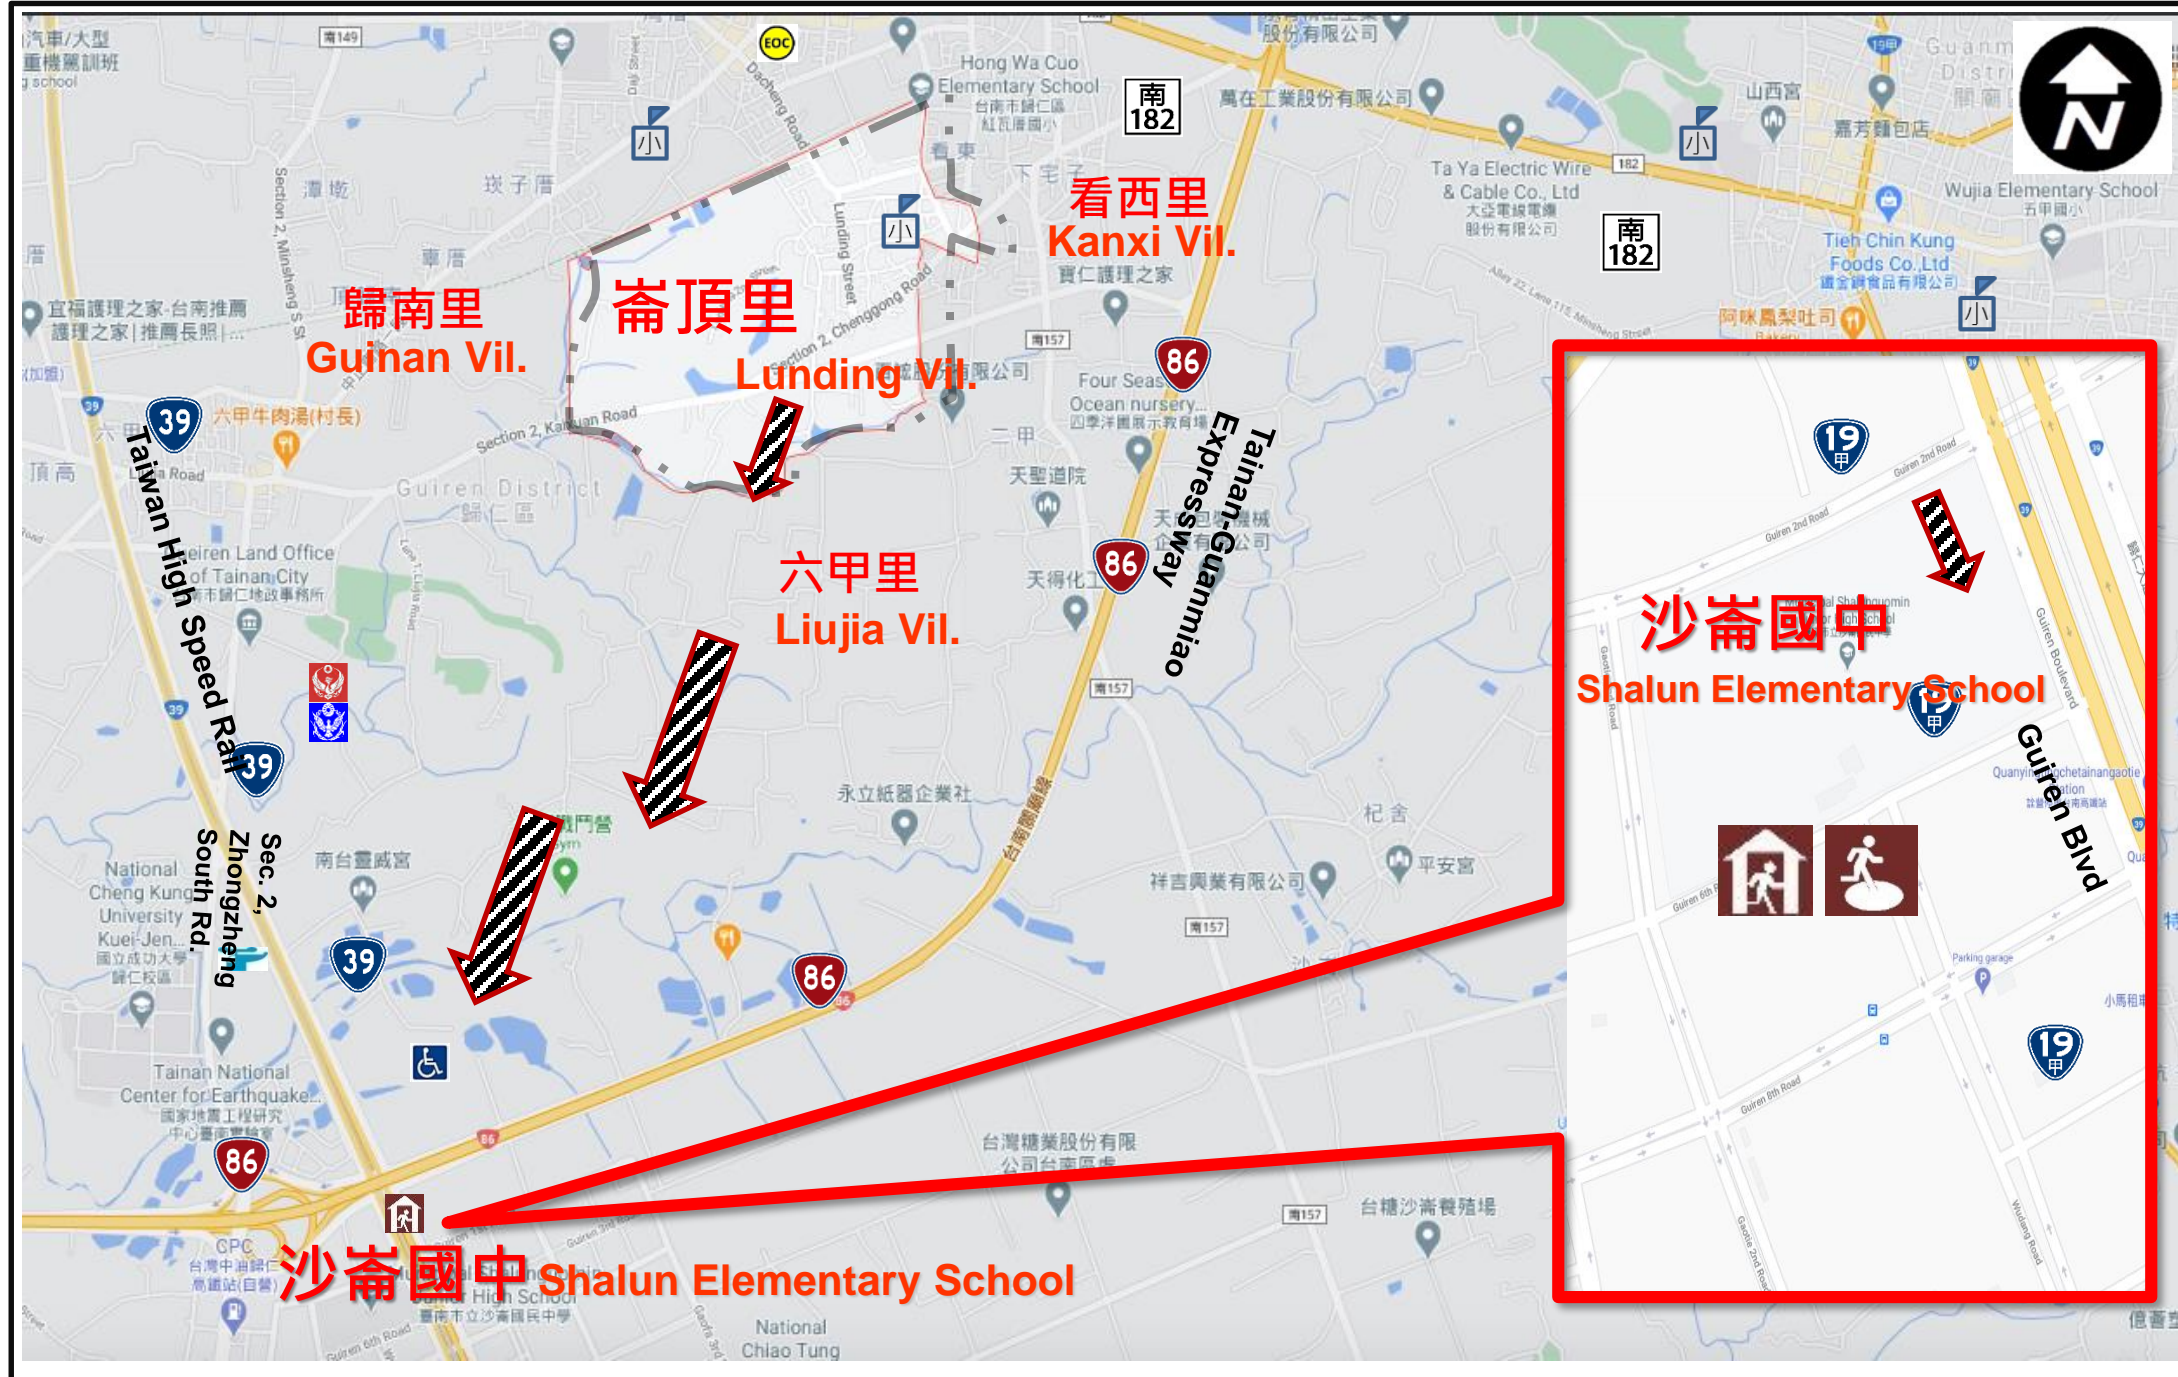

Emergency Evacuation Map-Lunding Village, Guiren District, Tainan City

Information

Emergency Contacts

- **Tainan City Emergency Operation Center**
MinJhin Civic Center : 06- 6569119
Yonghua Civic Center: 06- 2989119
- **Guiren Dist. Emergency Operation Center :**
06-2301518
- **Fire Bureau:119**
- **Police Bureau:110**
- **Citizen Service Hotline: 1999**

Shelter

- **Shalun Junior High School**
No.2, Guiren 6th Rd.,
Wudong Vil.  
Tel:06-3032062 

Updated in Feb,2024

	Roadway	Signs	Facilities	Crisis Awareness and Preparedness	
Legend	Provincial Highway	Evacuation Route	Multi-function Shelter in Buildings	<ul style="list-style-type: none"> ● Earthquake Taiwan is subject to severe earthquake. Everyone needs to have an emergency plan for dealing with the aftermath of an earthquake. Visit the website of Central Weather Bureau at http://www.cwb.gov.tw/ which has useful advice about what to do before, during and after an earthquake. ● Typhoons The typhoon season in Taiwan normally runs from May to October, sometimes resulting in local flooding and landslides. Please listen to Typhoon Alert on ICRT (100.7FM) or monitor typhoon tracking information at http://www.cwb.gov.tw/ 	
	Rural Highway	For Earthquake	Multi-function Shelter in Open Space		
	Village Boundary	For Typhoon & Flood	Temple		Disability Welfare Agency
	Elementary School	For Tsunami	Junior High School		Elderly Welfare Agency
	Landmark	For Landslide	Hospital or Clinic		Helipad
		Accessibility Facility	Fire Bureau	Emergency Operation Center	
		Police Bureau	Air-raid Shelter		