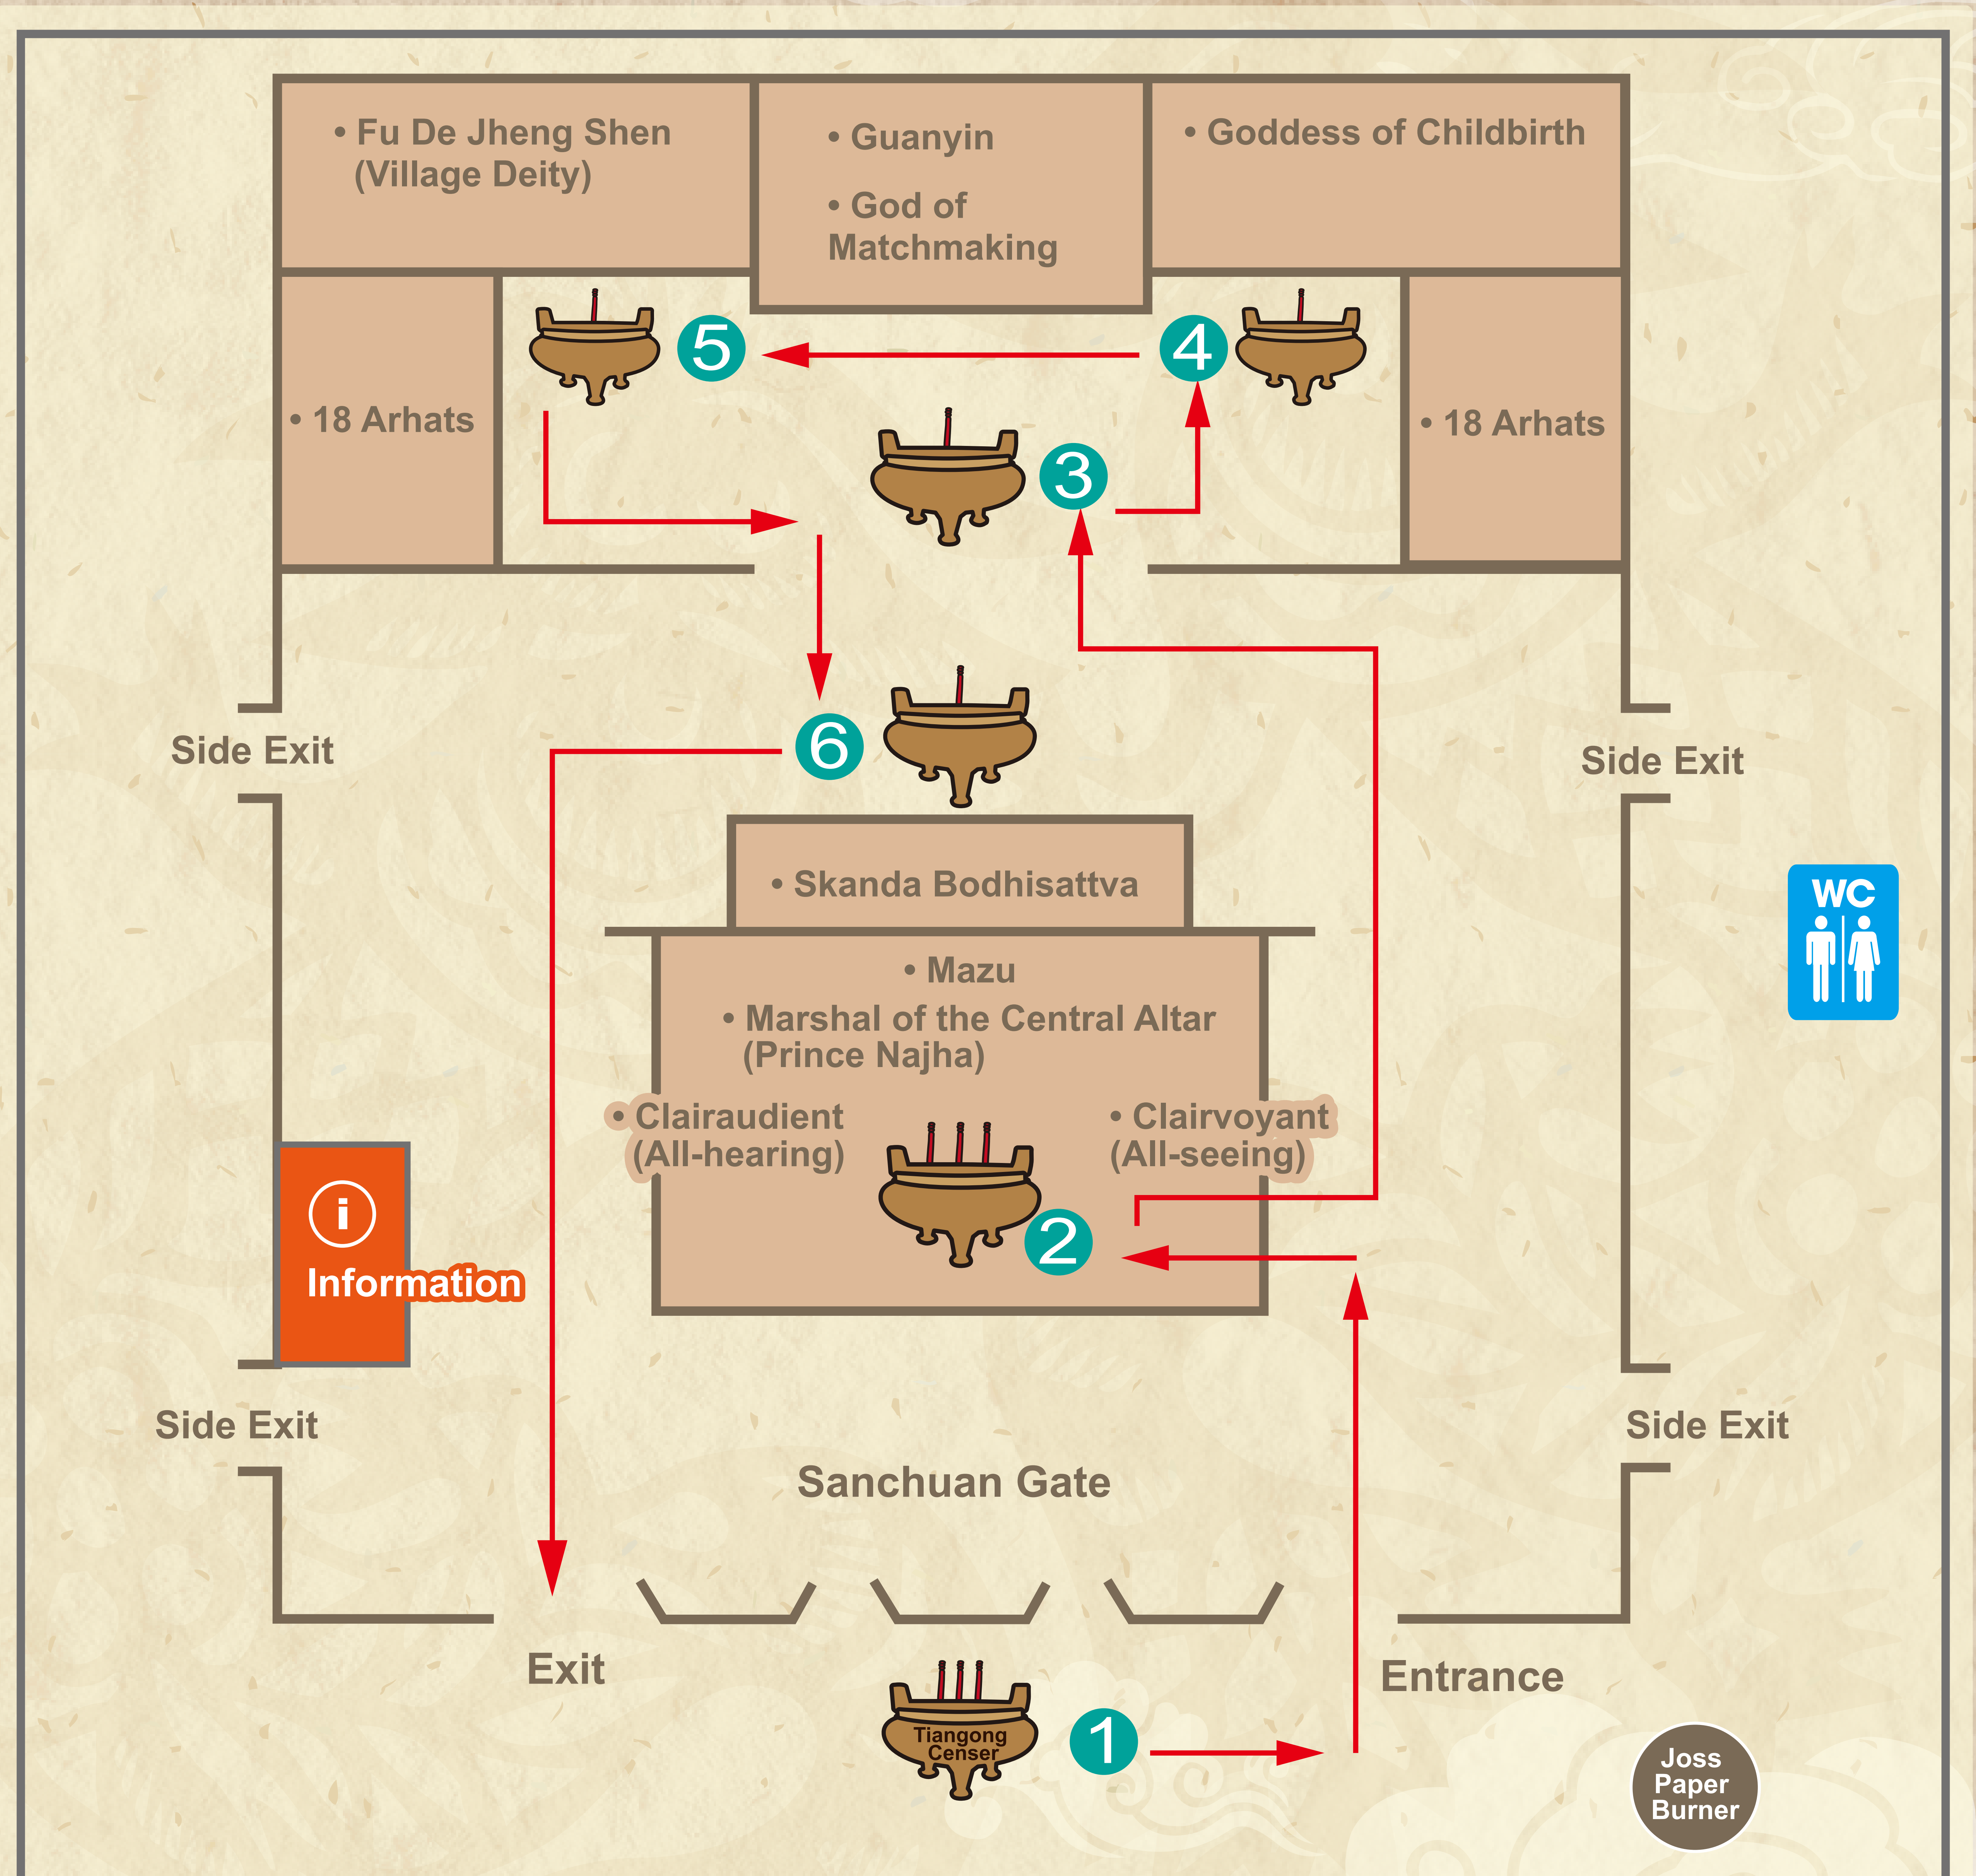

# The worship progression of Kaiji Mazu Temple

➔ Please follow the red line (step-by-step instruction, from 1 to 6)

- ① Face outward to pray to the Jade Emperor (Place 3 incense sticks)
- ② Mazu 、 Marshal of the Central Altar (Prince Najha) 、 Clairvoyant (All-seeing) 、 Clairaudient (All-hearing) (Place 3 incense sticks )
- ③ Guanyin 、 God of Matchmaking (Place 1 incense stick )
- ④ Goddess of Childbirth (Place 1 incense stick)
- ⑤ Fu De Jheng Shen (Village Deity) (Place 1 incense stick)
- ⑥ Skanda Bodhisattva (Place 1 incense stick )