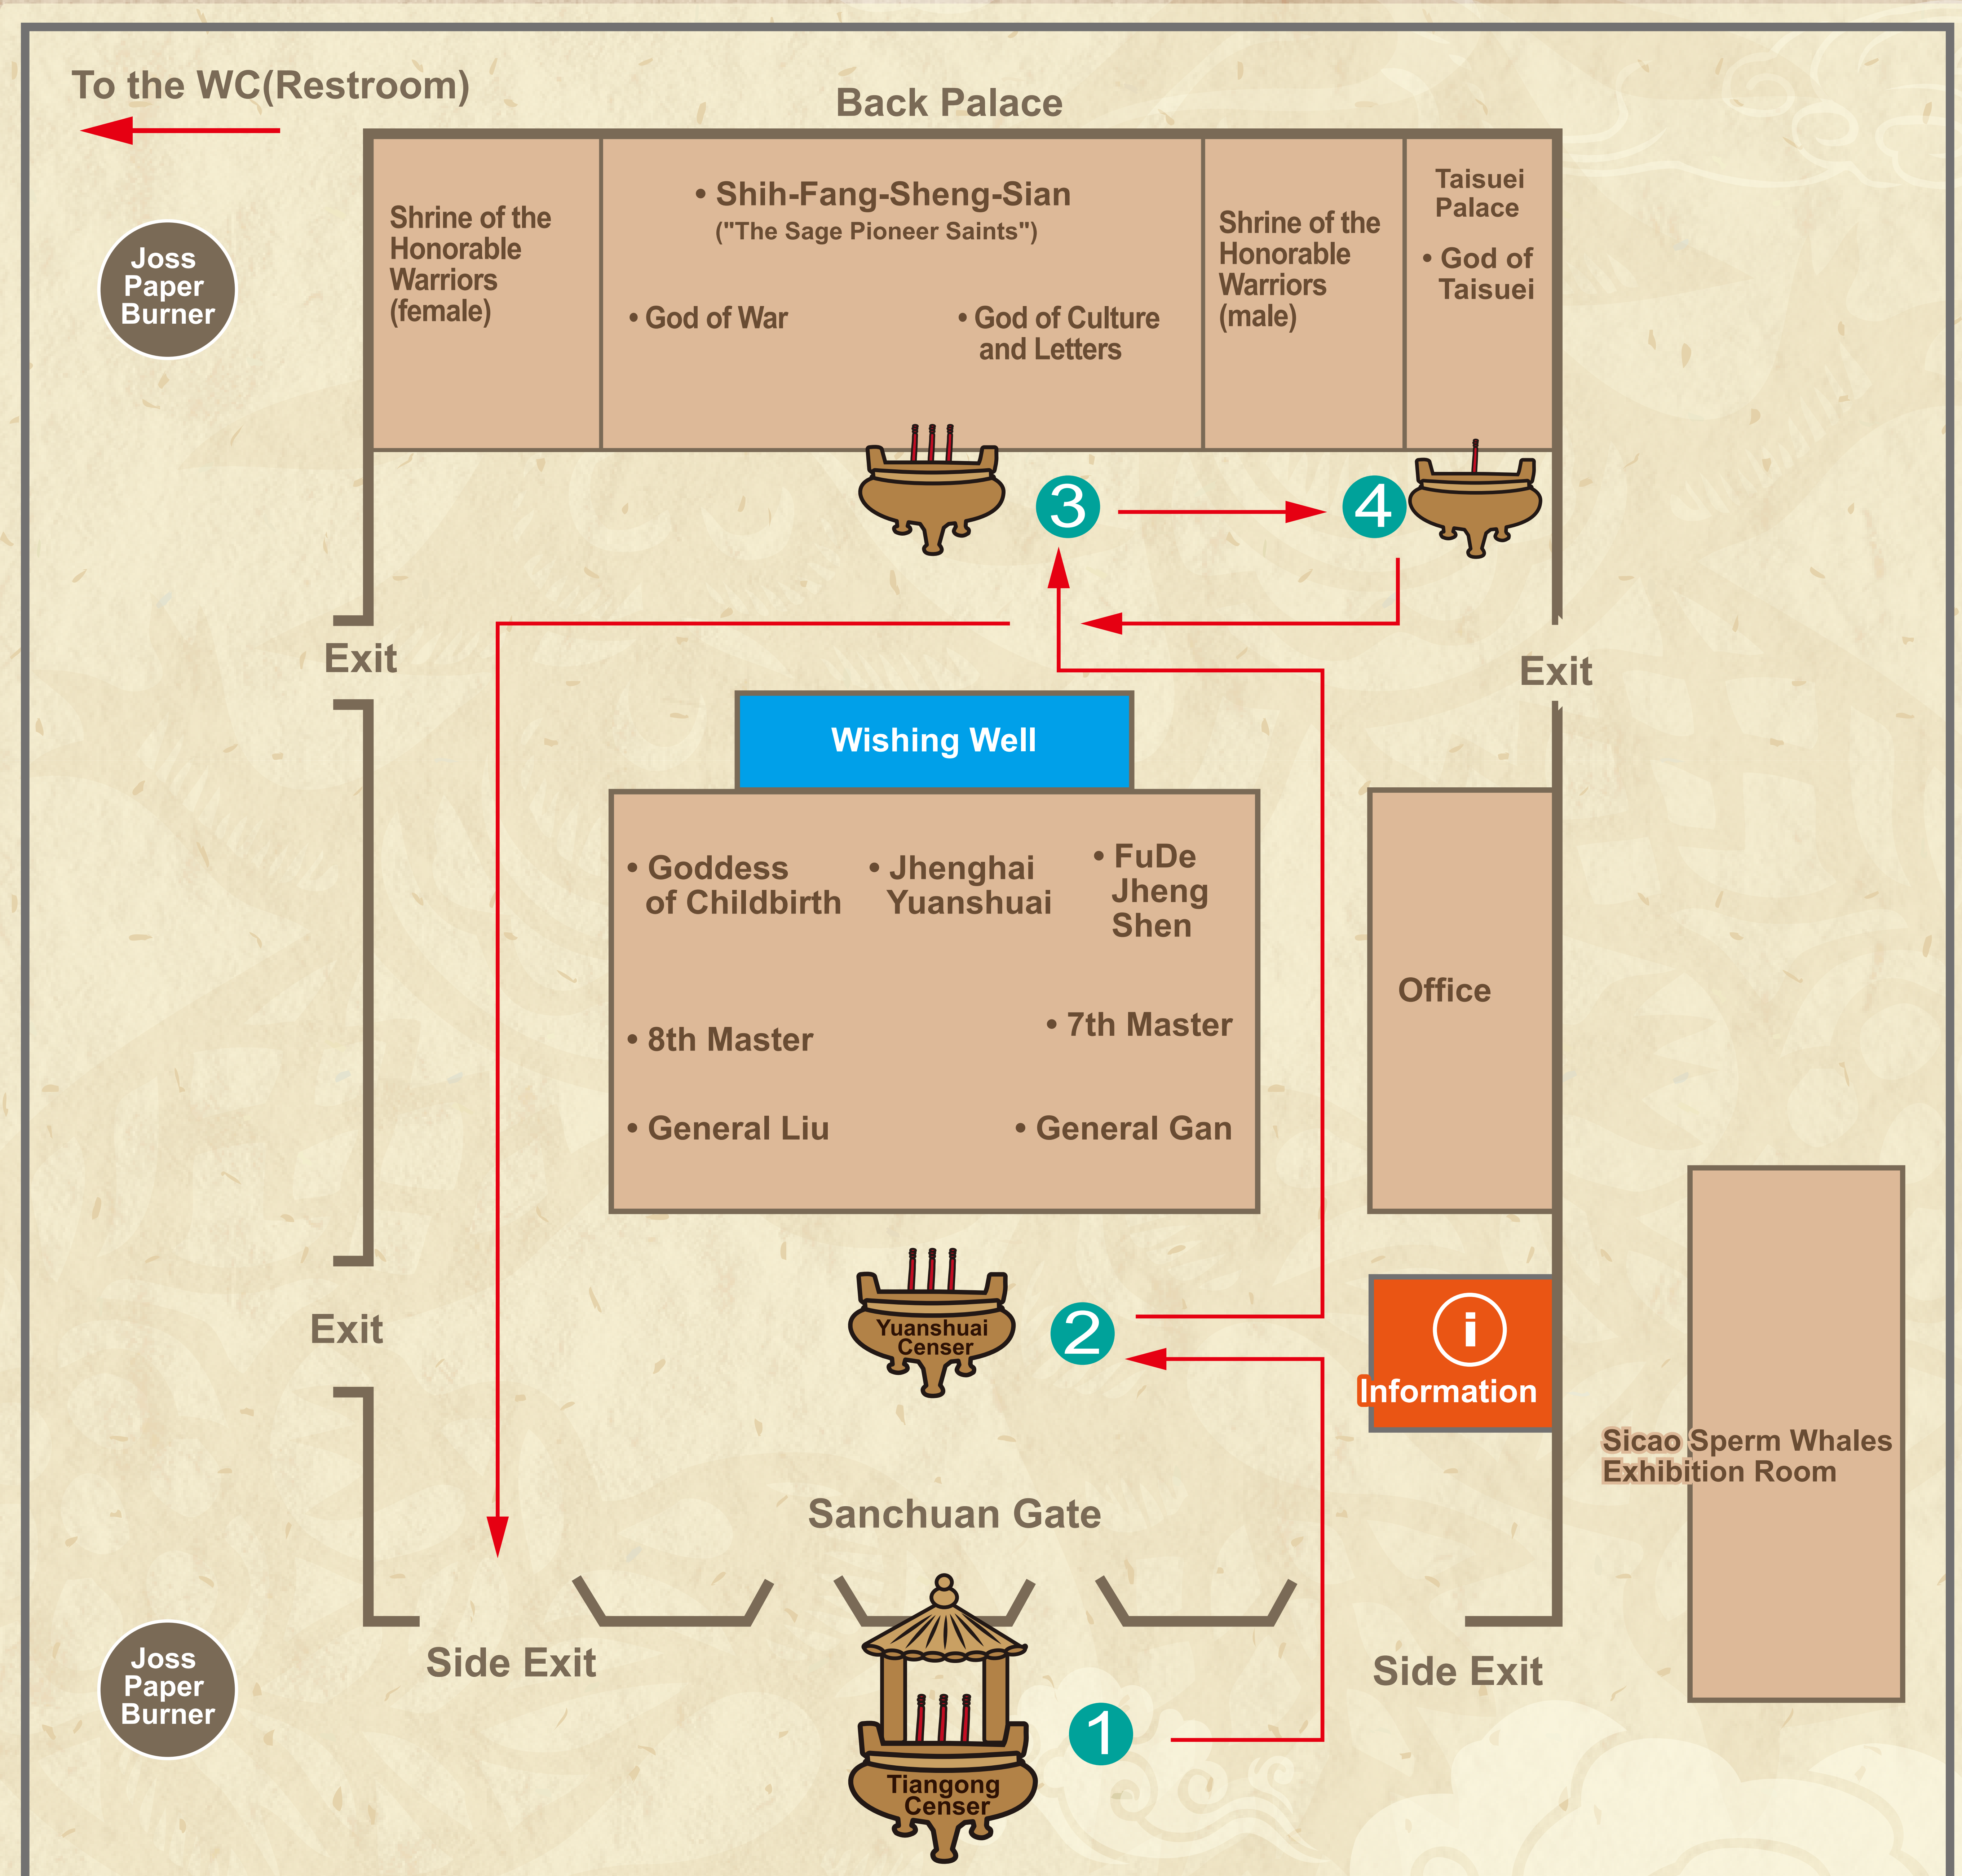

The worship progression of Sihcao Dajhong Temple

→ Please follow the red line (step-by-step instruction, from 1 to 4)

- 1 Face outward to pray to the Jade Emperor (Place 3 incense sticks)
- 2 Jhenghai Yuanshuai (Marshal of the souls at sea) 、
Fu De Jheng Shen (Village Deity) 、 Goddess of Childbirth (Place 3 incense sticks)
- 3 Shih-Fang-Sheng-Sian (The Sage Pioneer Saints) 、
God of Culture and Letters 、 God of War (Place 3 incense sticks)
- 4 God of Taisuei (Place 1 incense stick)