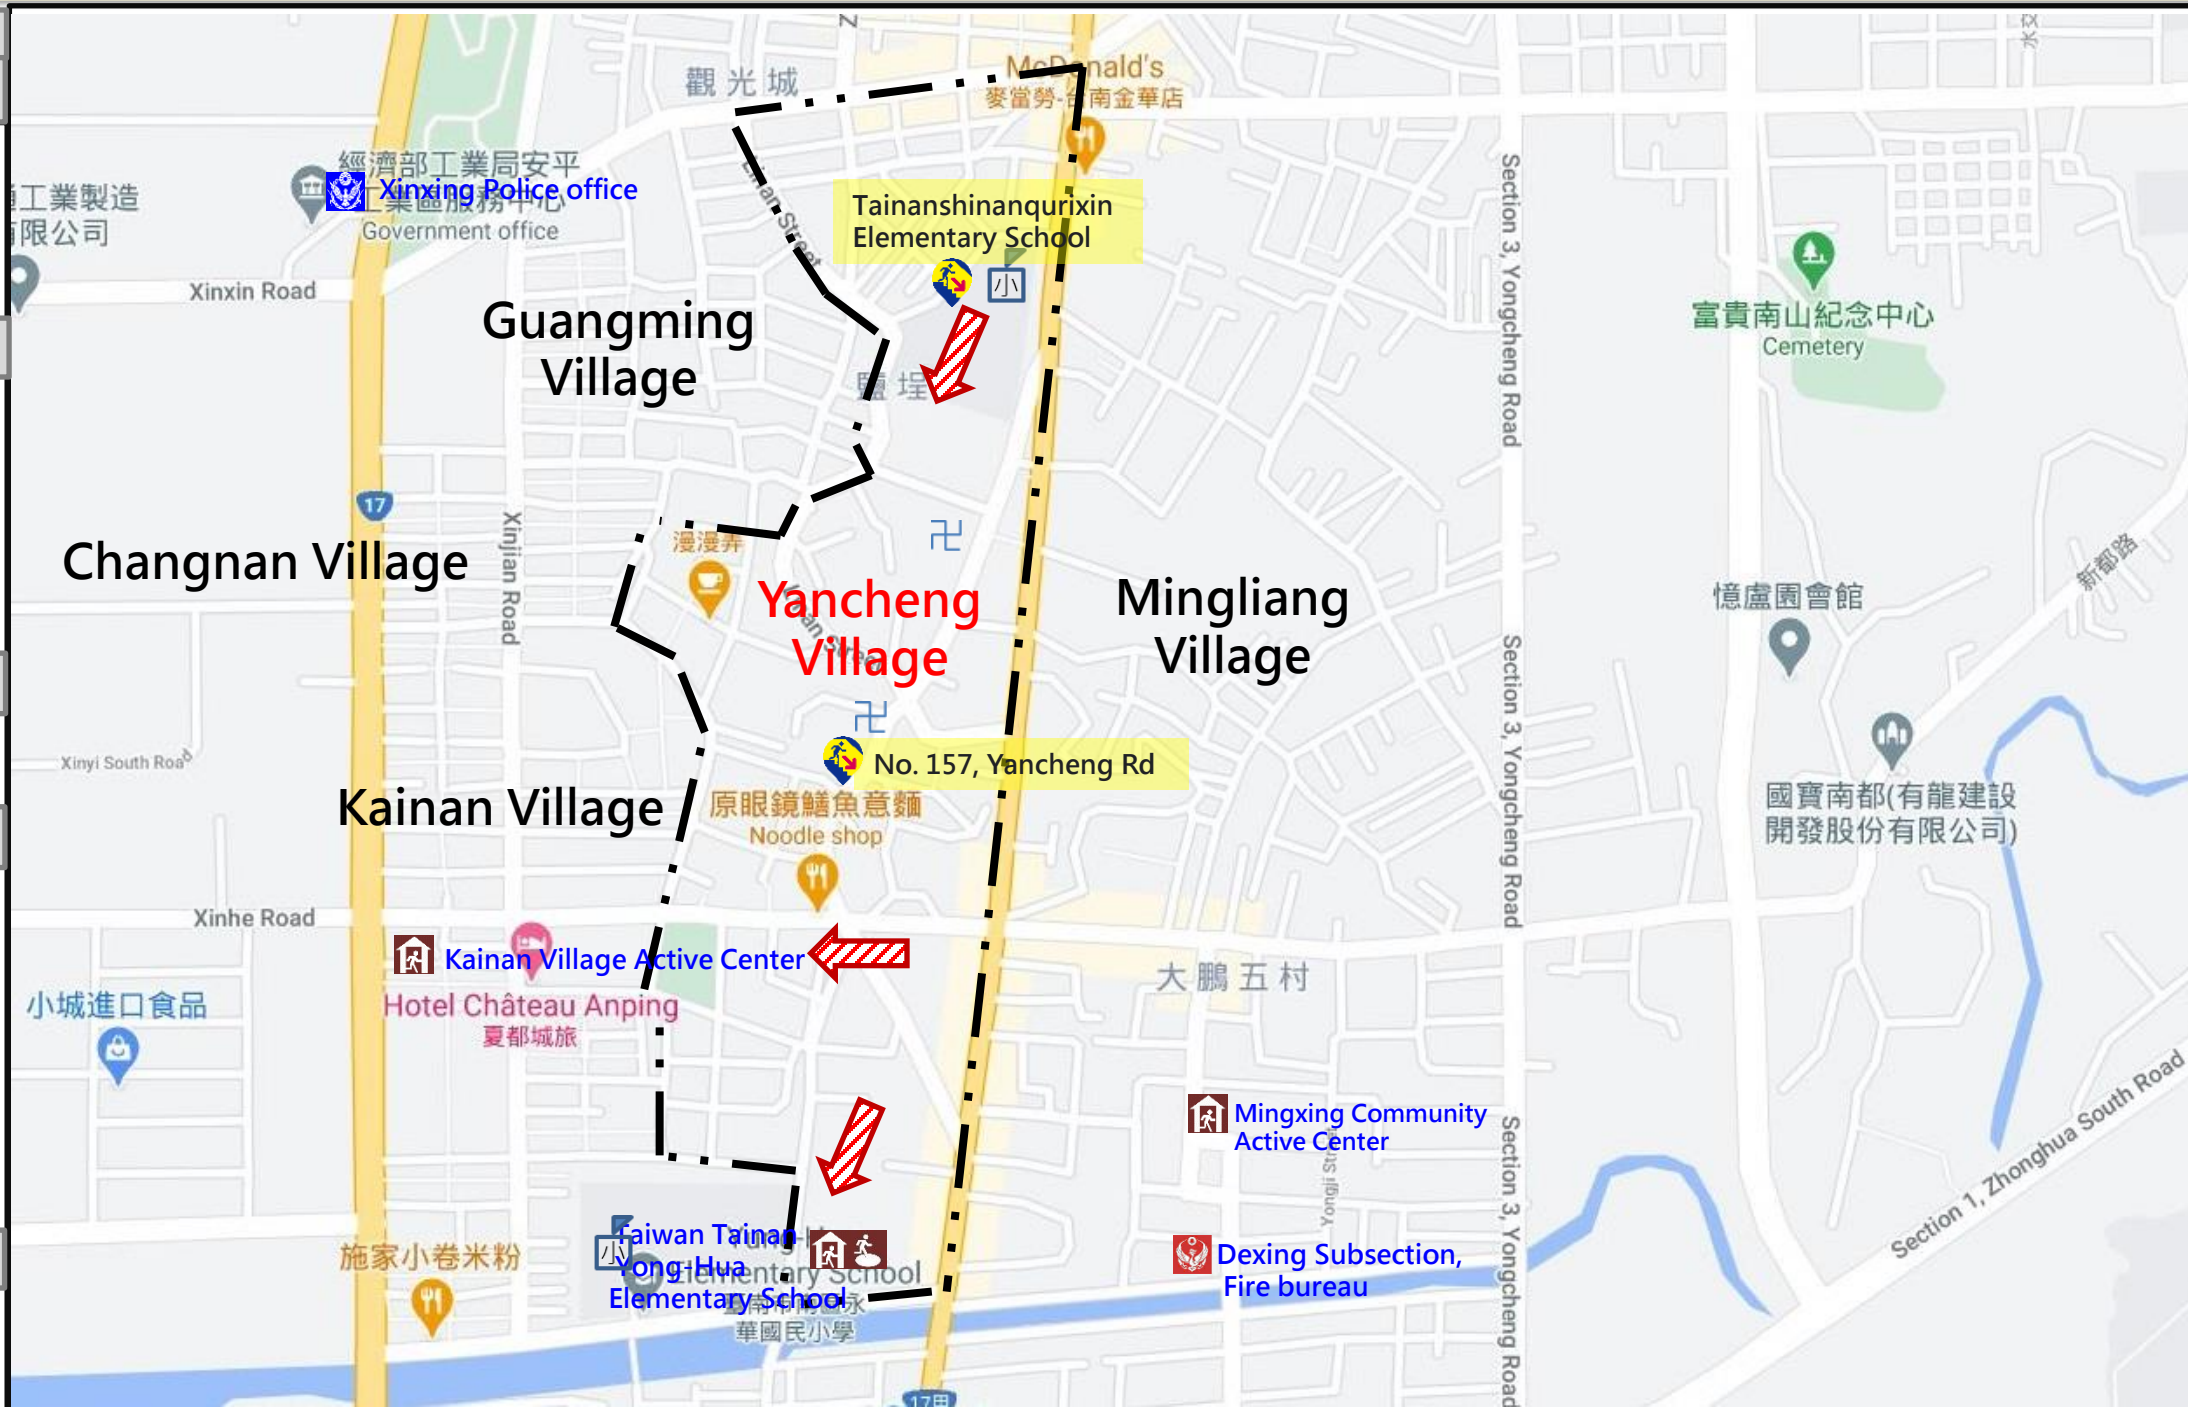

Emergency Evacuation Map of Yancheng Village, South District, Tainan City

Information Table

The Map of Administrative District

Notification Unit

- Tainan Emergency Operation Center
MinZhi Tel :06-6569119
YongHua Tel :06-2989119
- Tainan Emergency Operation Center
Tel : 06-2910126#123、286
- Fire Bureau Tel :119
- Police Department Tel :110
- Citizen Helpline :1999

Emergency Contact person

Chief of Yancheng Village: TSAI CHIN YUAN
Tel :
Phone Number :0932706532

Emergency Information website

- National Fire Agency, Ministry Of The Interior
<http://www.nfa.gov.tw>
- Tainan City Government Fire Bureau
<http://119.tainan.gov.tw/>
- South District Office Tainan City
<http://www.tnsouth.gov.tw>
- Tainan City Government Disaster Posting Website
<http://disaster.tainan.gov.tw>
- Tainan City Antiaircraft Evacuation Area
<https://reurl.cc/4yNbOX>

Emergency Shelter

- 1、Kainan Village Active Center
Address: No. 48, Xinjian Rd. Tel: 0936387065
- 2、Taiwan Tainan Yong-Hua Elementary School
Address: No. 17, Lane2, Zhonghuaxi Rd. Sec. 1 Tel: 06-2641457

Made in Jan, 2024, Tainan City Government

Legend	Road	Sign	Facilities			
	Provincial Highway	Evacuation Route	barrier-free-equipment	Multi-function Shelter in Buildings	Fire Station	Supplies Reserve place
Provincial Highway	Apply to Earthquake	Temple	Multi-function Shelter in Open Space	Police Station	Draw-off Point	Vehicle and people Transfer Post
Administrative District Line	Apply to Typhoon & Flood	Elementary School	Earthquake Shelter in Open Space	Hospital	Helicopter Pad	Garbage Assembly Area
Vil. Dividing Line	Apply to Tsunami	Landmark	Inundation Detector Sensor	Disabled welfare organization	Emergency Operation Center	Sand Bag Placing Location
	Apply to Mudslides		Air Defense Shelter	Senior Welfare Organization	Rescuing Equipment Place	