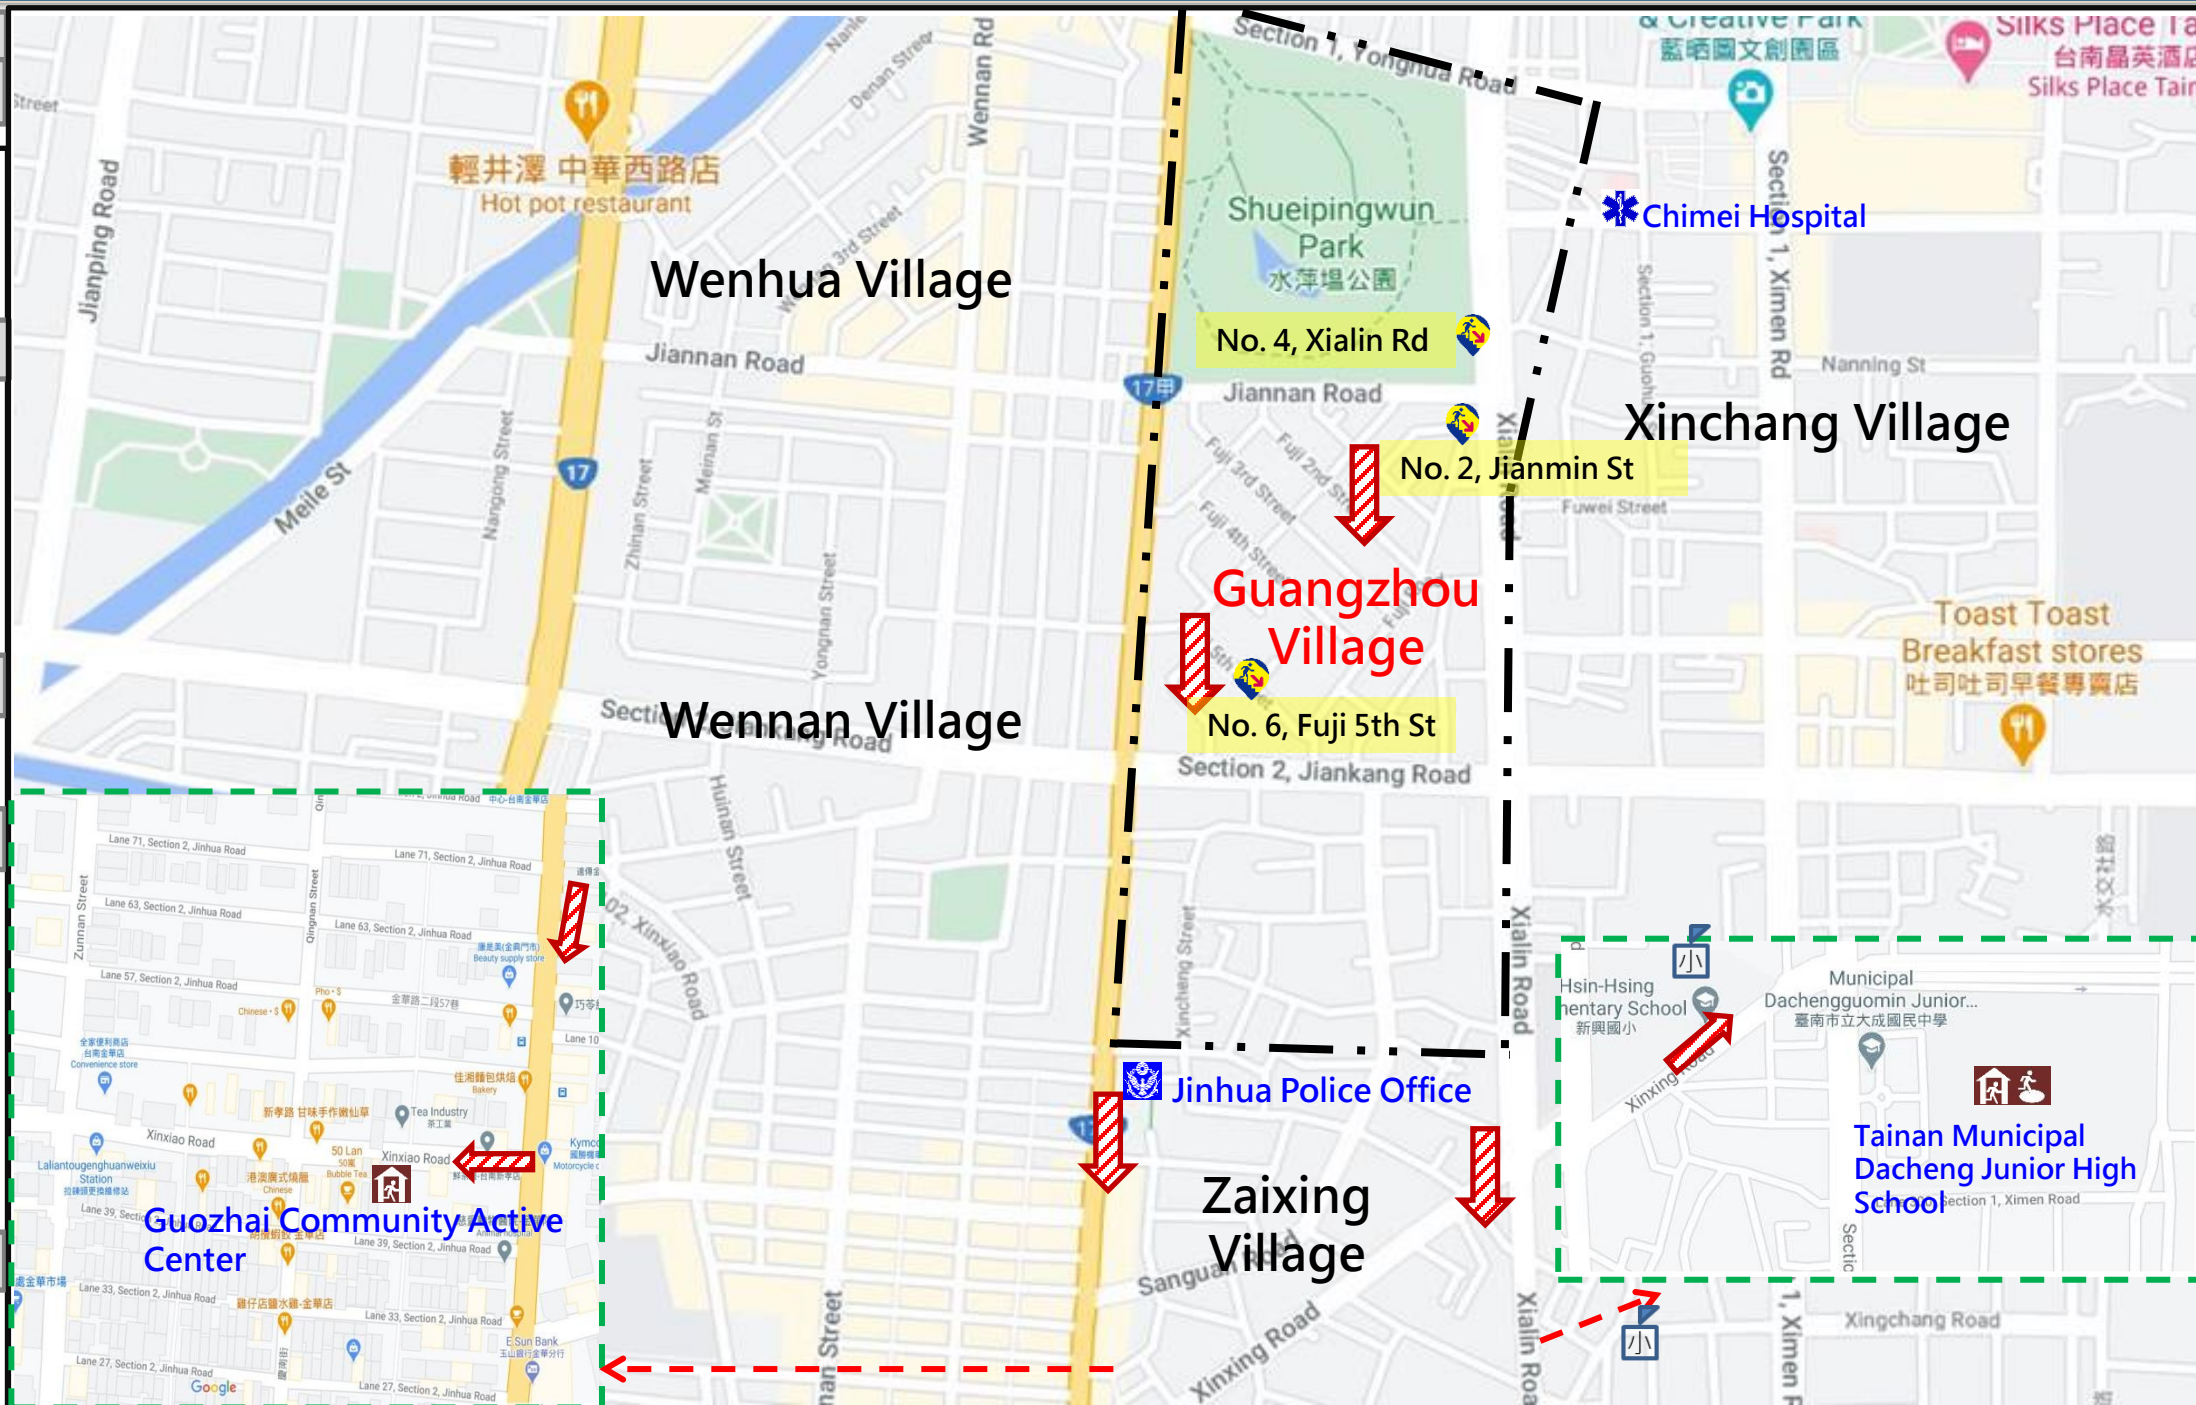

Emergency Evacuation Map of Guangzhou Village, South District, Tainan City

Information Table

The Map of Administrative District

Notification Unit

- Tainan Emergency Operation Center
MinZhi Tel :06-6569119
YongHua Tel :06-2989119
- Tainan Emergency Operation Center
Tel : 06-2910126#123、286
- Fire Bureau Tel :119
- Police Department Tel :110
- Citizen Helpline :1999

Emergency Contact person

Chief of Guangzhou Village: XU, LIN-LI-YU
Tel : 2204360
Phone Number : 0937204360

Emergency Information website

- National Fire Agency, Ministry Of The Interior
<http://www.nfa.gov.tw>
- Tainan City Government Fire Bureau
<http://119.tainan.gov.tw/>
- South District Office Tainan City
<http://www.tnsouth.gov.tw>
- Tainan City Government Disaster Posting Website
<http://disaster.tainan.gov.tw>
- Tainan City Antiaircraft Evacuation Area
<https://reurl.cc/4yNbOX>

- Tainan Municipal Dacheng Junior High School
Address: No.306, Ximen Rd. Sec. 1
Tel: 06-2630011
- Guozhai Community Active Center
Address: No. 81, Lane 33, Jinhua Rd. Sec 2
Tel: 06-2631259

Made in Jan, 2024 ,Tainan City Government