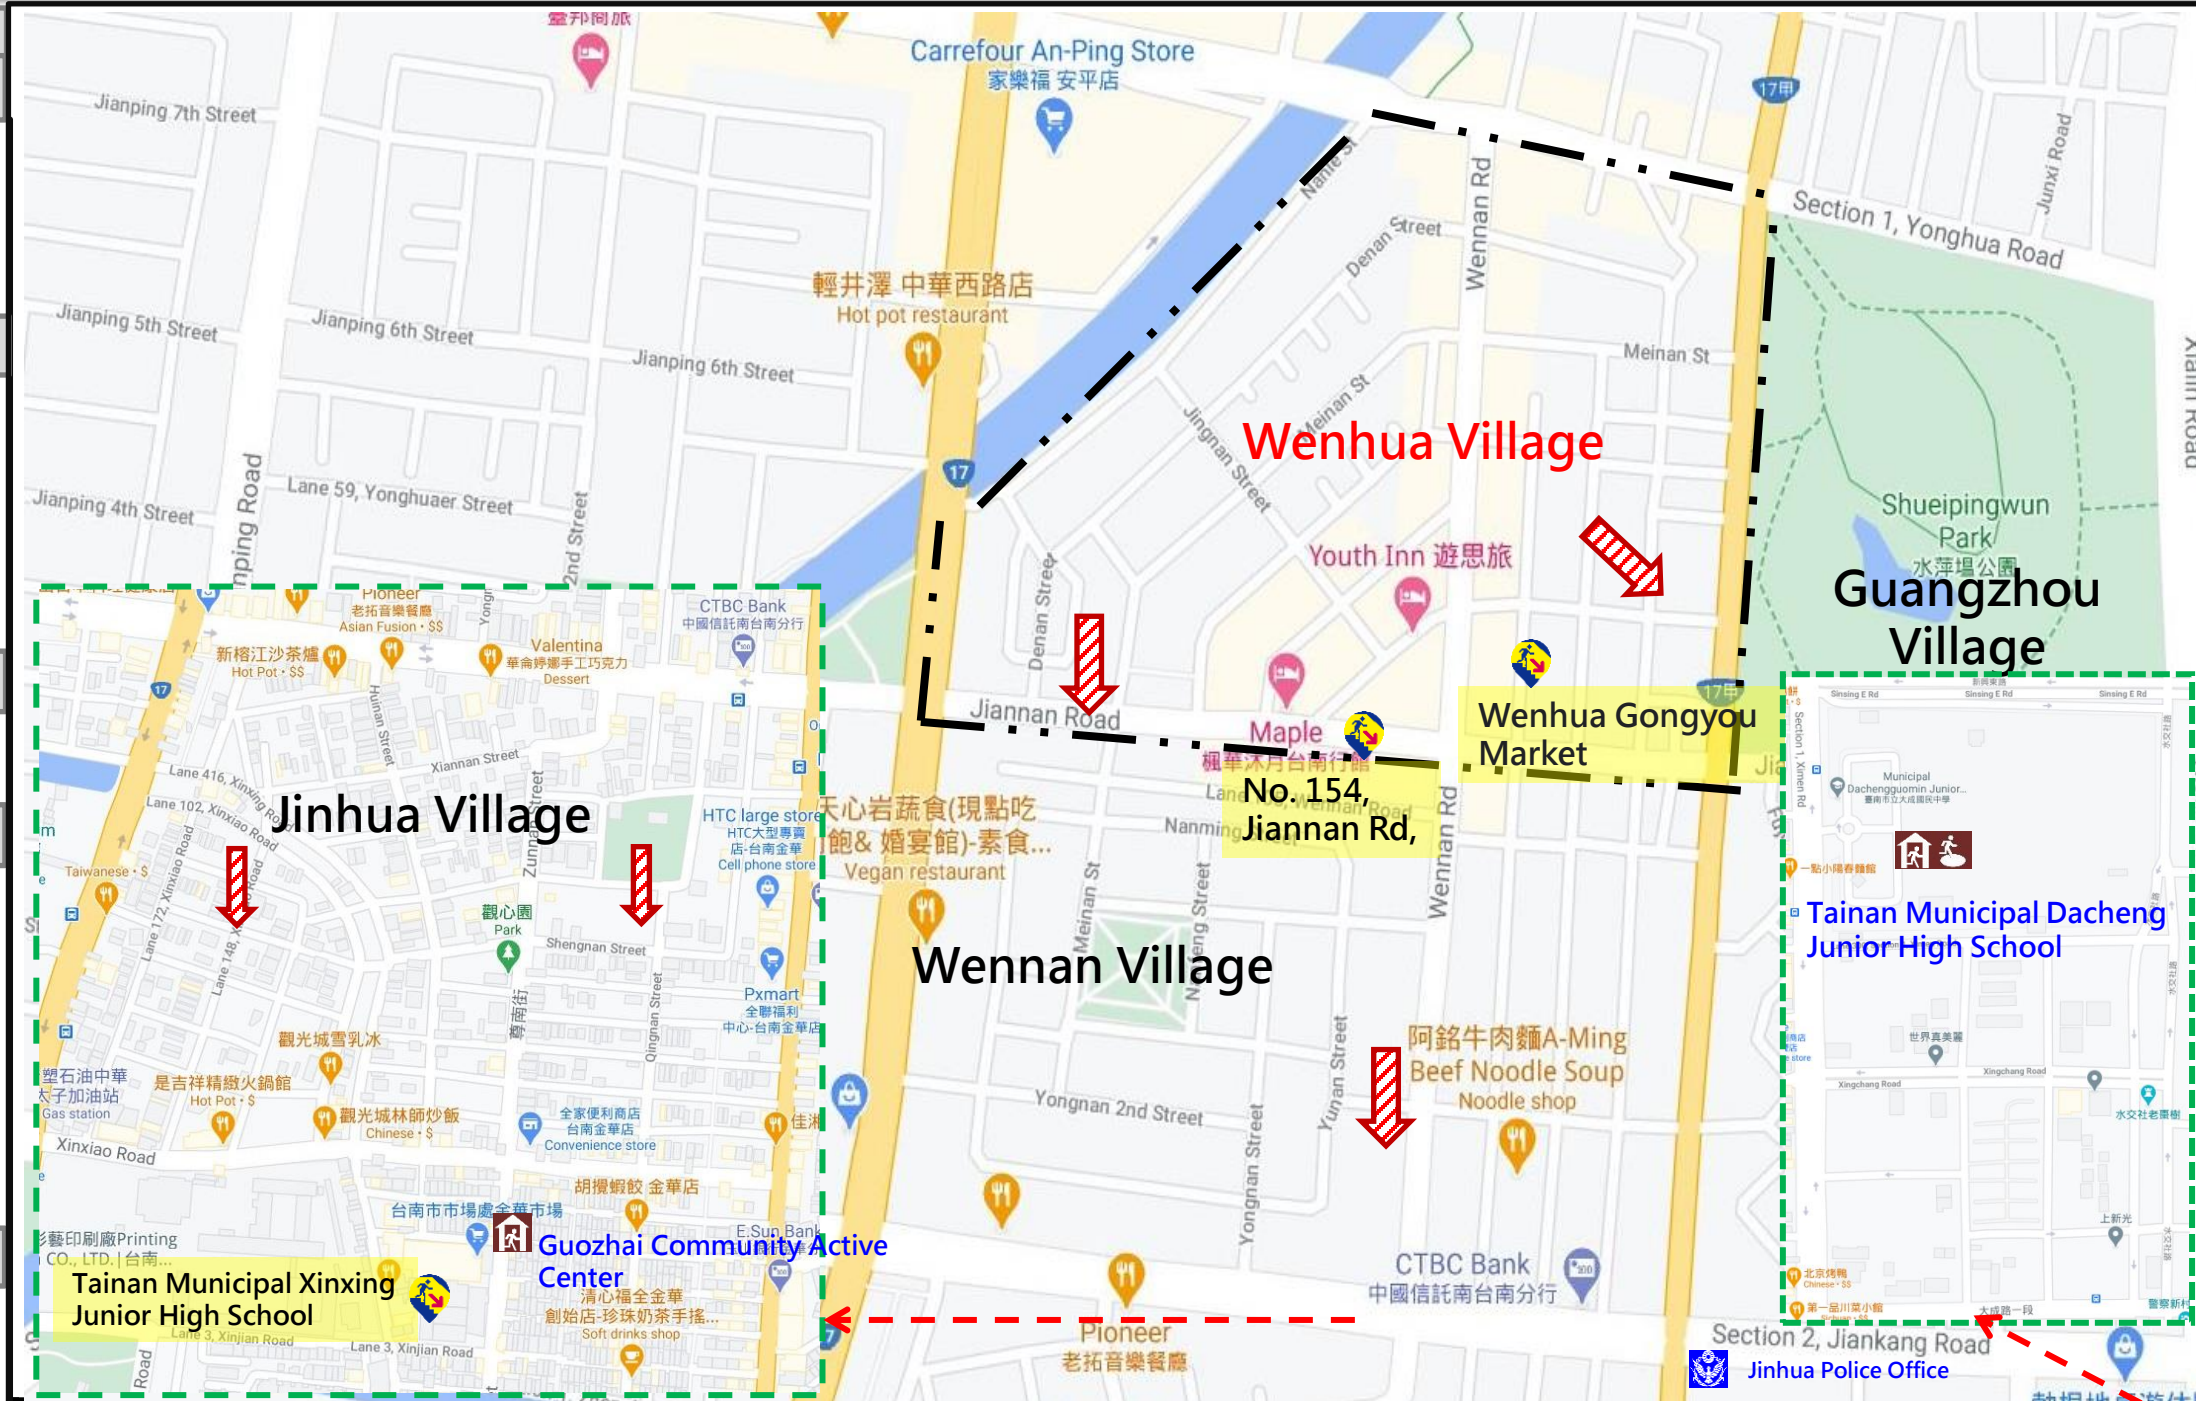

Emergency Evacuation Map of Wenhua Village, South District, Tainan City

Information Table

The Map of Administrative District

Notification Unit

- Tainan Emergency Operation Center
  MinZhi Tel :06-6569119
  YongHua Tel :06-2989119
- Tainan Emergency Operation Center
  Tel :06-2910126#123、286
- Fire Bureau Tel :119
- Police Department Tel :110
- Citizen Helpline :1999

Emergency Contact person

Chief of Wenhua Village: LI, BING-HUA
Tel : 2658988
Phone Number : 0916186859

Emergency Information website

- National Fire Agency, Ministry Of The Interior
  <http://www.nfa.gov.tw>
- Tainan City Government Fire Bureau
  <http://119.tainan.gov.tw/>
- South District Office Tainan City
  <http://www.tnsouth.gov.tw>
- Tainan City Government Disaster Posting Website
  <http://disaster.tainan.gov.tw>
- Tainan City Antiaircraft Evacuation Area
  <https://reurl.cc/4yNbOX>

Refuge Principle

- **Flood** : Take refuge in higher place. When in lower place, go to the Emergency Shelter.
- **Earthquake** : go to broad space or parks.
- **Tsunami** : Take refuge in higher place.

Emergency Shelter

1. Guozhai Community Active Center
   Address: No. 81, Lane 33, Jinhua Rd. Sec 2
   Tel: 06-2631259
2. Tainan Municipal Dacheng Junior High School
   Address: No306, Ximen Rd. Sec. 1
   Tel: 06-2630011

Made in Mar, 2024, Tainan City Government

	Road	Sign	Facilities				
Legend	Provincial Highway	Evacuation Route	barrier-free-equipment	Multi-function Shelter in Buildings	Fire Station	Supplies Reserve place	Communication Equipment Place
	Provincial Highway	Apply to Earthquake	Temple	Multi-function Shelter in Open Space	Police Station	Draw-off Point	Vehicle and people Transfer Post
	Administrative District Line	Apply to Typhoon & Flood	Elementary School	Earthquake Shelter in Open Space	Hospital	Helicopter Pad	Garbage Assembly Area
	Vil. Dividing Line	Apply to Tsunami	Landmark	Inundation Detector Sensor	Disabled welfare organization	Emergency Operation Center	Sand Bag Placing Location
		Apply to Mudslides		Air Defense Shelter	Senior Welfare Organization	Rescuing Equipment Place