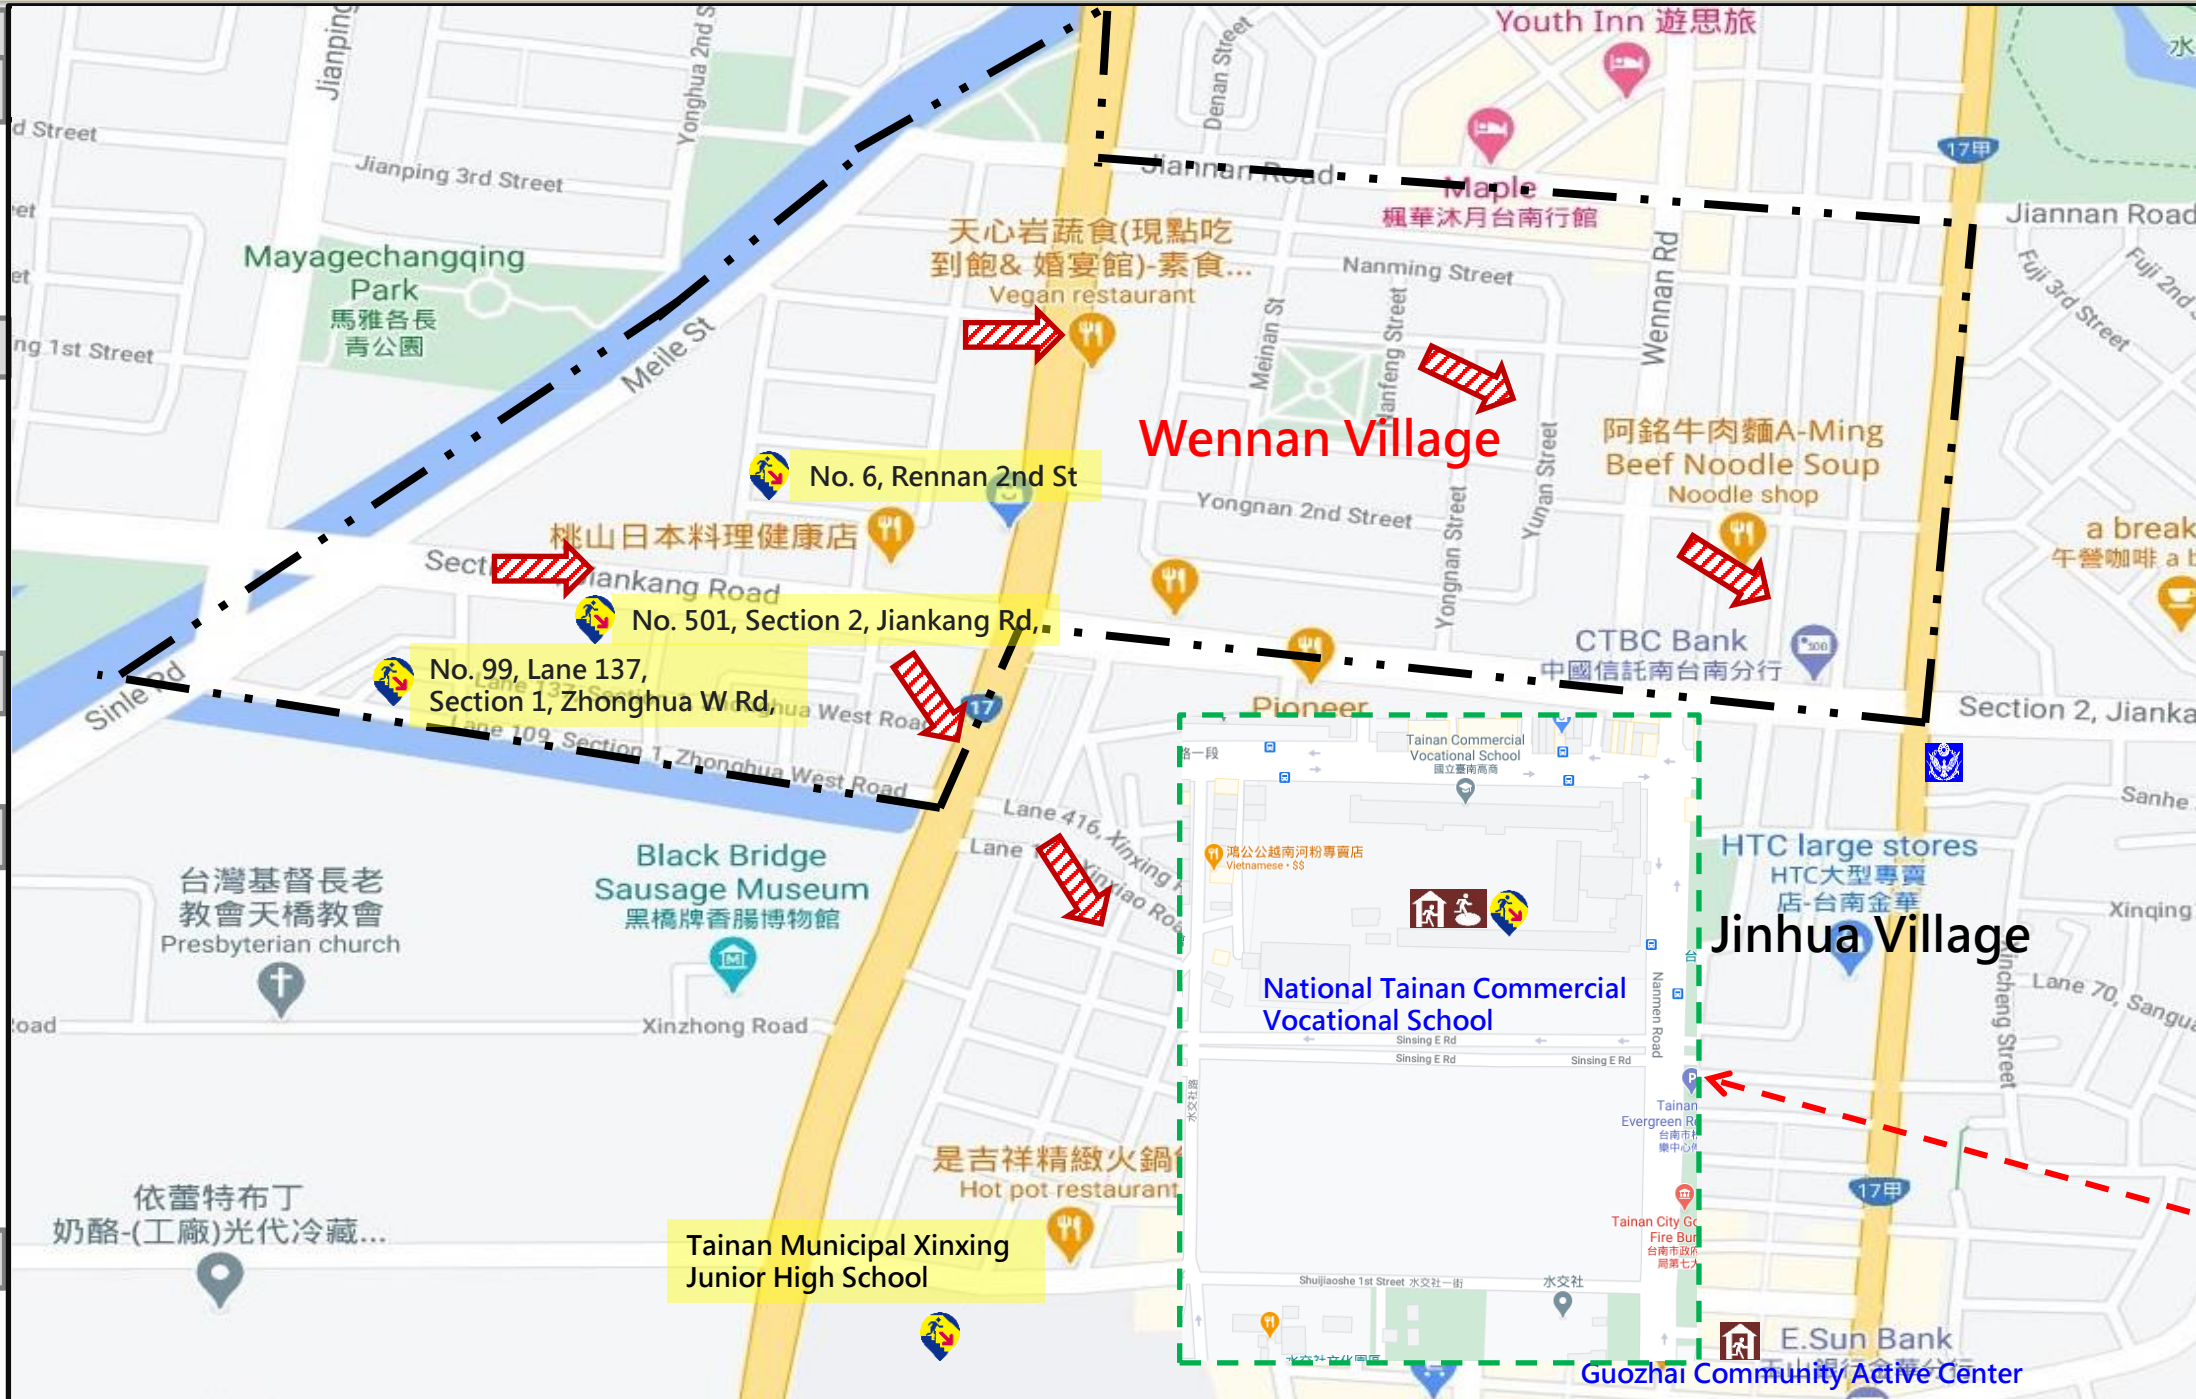

Emergency Evacuation Map of Wennan Village, South District, Tainan City

Information Table

The Map of Administrative District

Notification Unit

- Tainan Emergency Operation Center
MinZhi Tel :06-6569119
YongHua Tel :06-2989119
- Tainan Emergency Operation Center
Tel : 06-2910126#123、286
- Fire Bureau Tel :119
- Police Department Tel :110
- Citizen Helpline :1999

Emergency Contact person

Chief of Wennan Village: CHEN, QING-QUAN
Tel : 2631495
Phone Number : 0932801419

Emergency Information website

- National Fire Agency, Ministry Of The Interior
<http://www.nfa.gov.tw>
- Tainan City Government Fire Bureau
<http://119.tainan.gov.tw/>
- South District Office Tainan City
<http://www.tnsouth.gov.tw>
- Tainan City Government Disaster Posting Website
<http://disaster.tainan.gov.tw>
- Tainan City Antiaircraft Evacuation Area
<https://reurl.cc/4yNbOX>

Made in Mar, 2024, Tainan City Government

	Road	Sign	Facilities				
Legend	Provincial Highway	Evacuation Route	barrier-free-equipment	Multi-function Shelter in Buildings	Fire Station	Supplies Reserve place	Communication Equipment Place
	Provincial Highway	Apply to Earthquake	Temple	Multi-function Shelter in Open Space	Police Station	Draw-off Point	Vehicle and people Transfer Post
	Administrative District Line	Apply to Typhoon & Flood	Elementary School	Earthquake Shelter in Open Space	Hospital	Helicopter Pad	Garbage Assembly Area
	Vil. Dividing Line	Apply to Tsunami	Landmark	Inundation Detector Sensor	Disabled welfare organization	Emergency Operation Center	Sand Bag Placing Location
		Apply to Mudslides		Air Defense Shelter	Senior Welfare Organization	Rescuing Equipment Place	