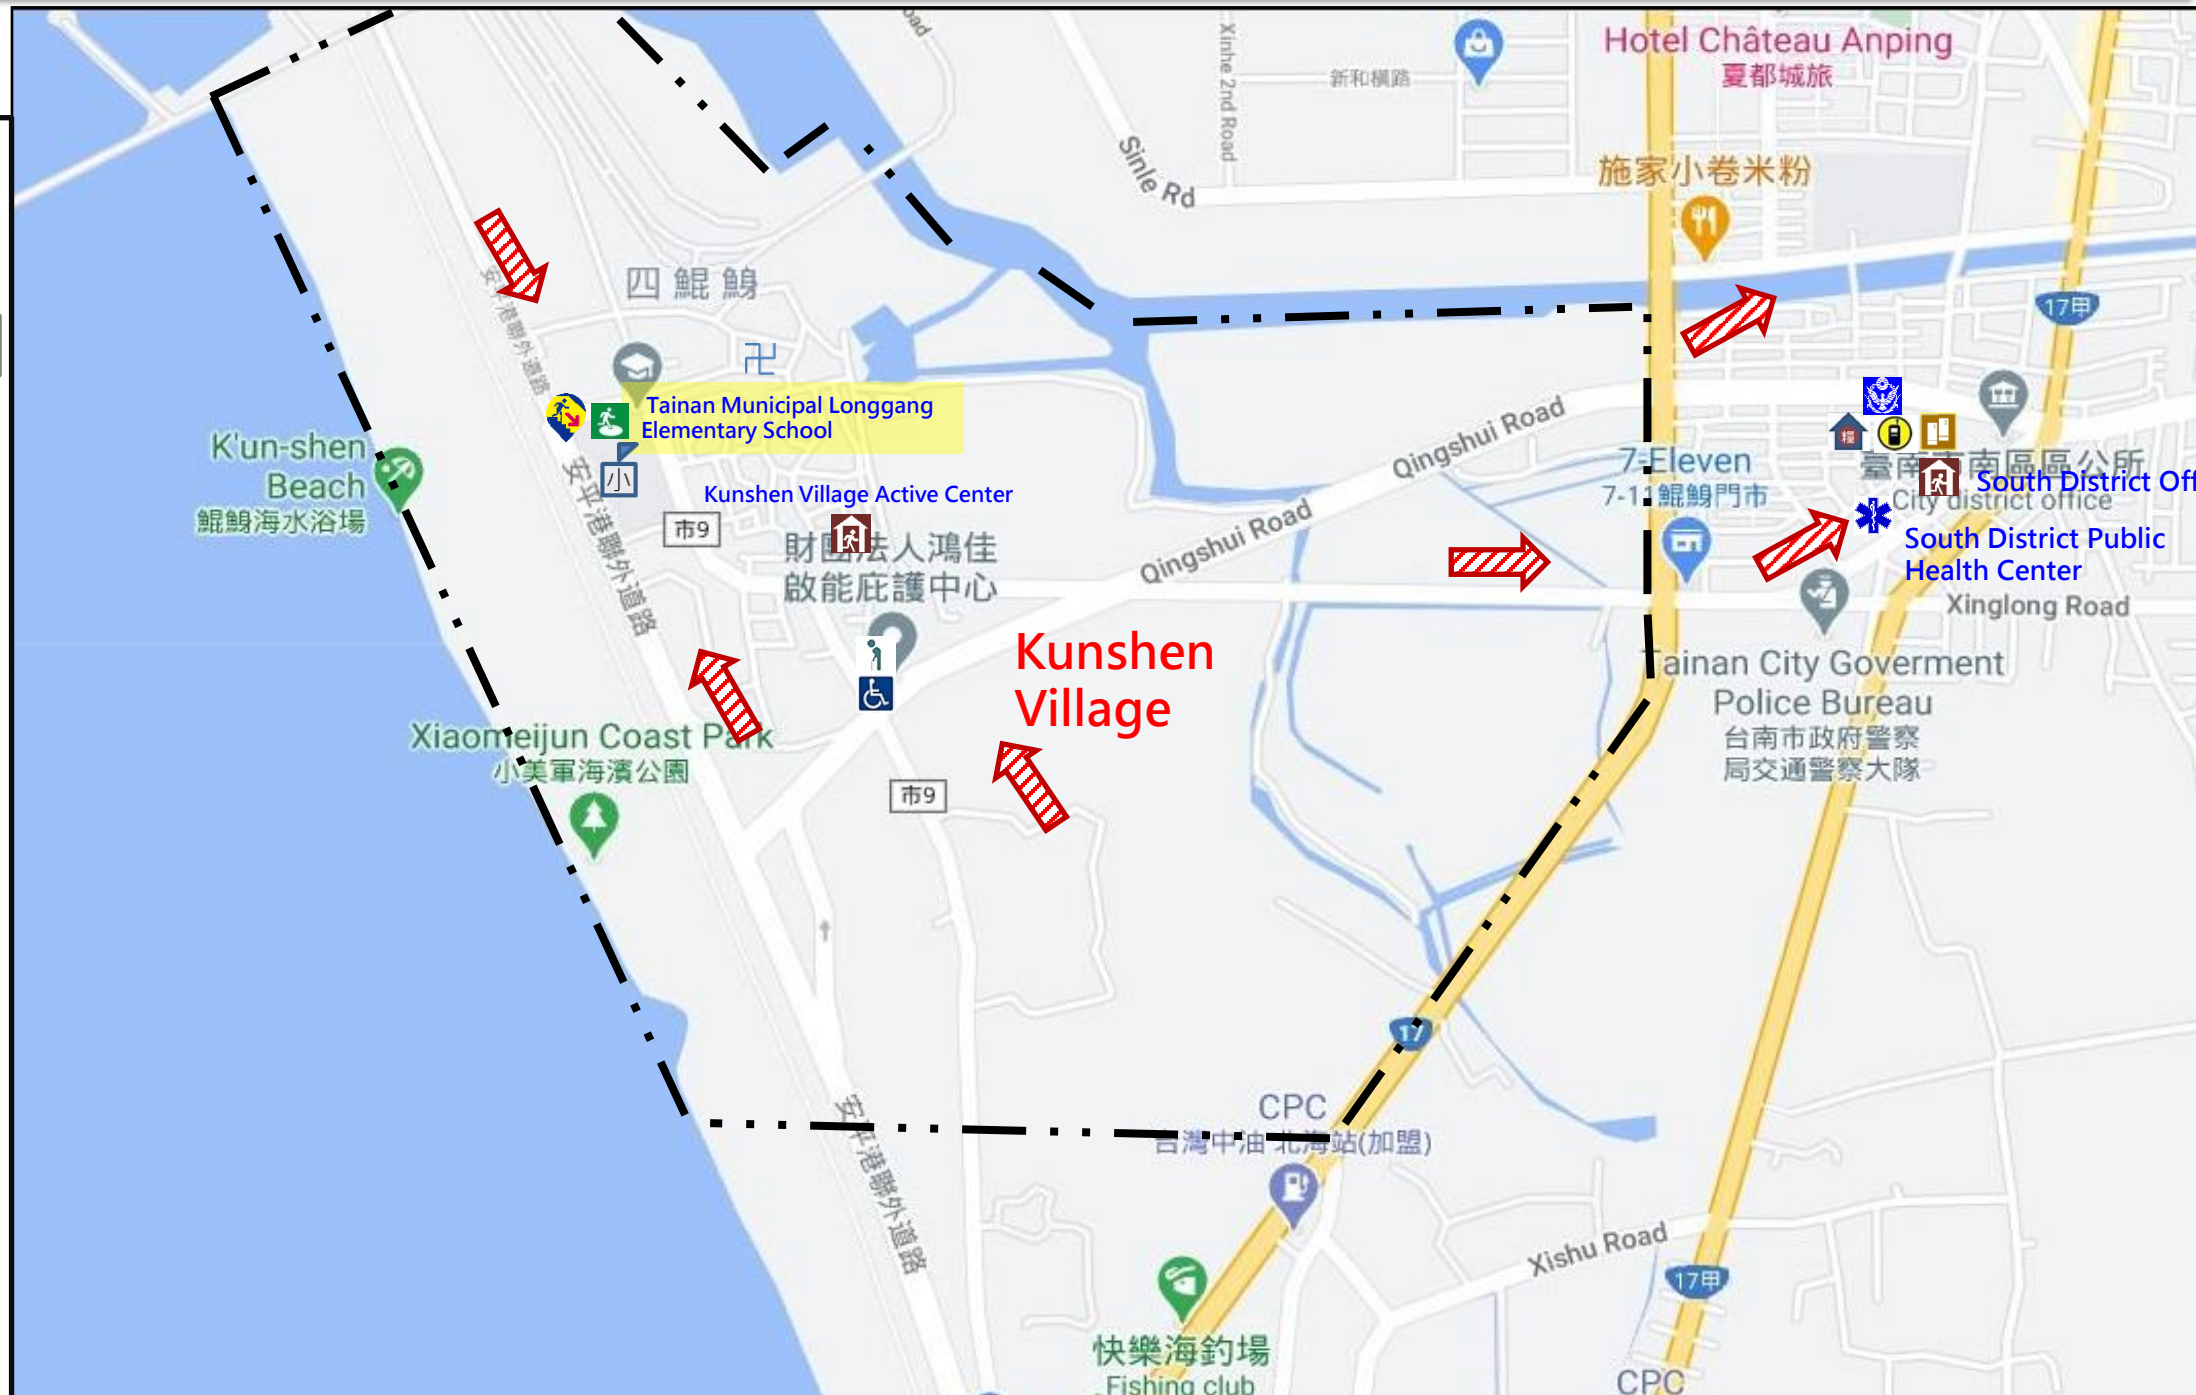

Emergency Evacuation Map of Kunshen Village, South District, Tainan City

Information Table

The Map of Administrative District

Notification Unit

- Tainan Emergency Operation Center
  MinZhi Tel :06-6569119
  YongHua Tel :06-2989119
- Tainan Emergency Operation Center
  Tel : 06-2910126#123、286
- Fire Bureau Tel :119
- Police Department Tel :110
- Citizen Helpline :1999

Emergency Contact person

Chief of Kunshen Village: CHEN, JIN-JIANG
Tel : 2627917
Phone Number : 0933673557

Emergency Information website

- National Fire Agency, Ministry Of The Interior
  <http://www.nfa.gov.tw>
- Tainan City Government Fire Bureau
  <http://119.tainan.gov.tw/>
- South District Office Tainan City
  <http://www.tnsouth.gov.tw>
- Tainan City Government Disaster Posting Website
  <http://disaster.tainan.gov.tw>
- Tainan City Antiaircraft Evacuation Area
  <https://reurl.cc/4yNbOX>

Refuge Principle

- **Flood** : Take refuge in higher place. When in lower place, go to the Emergency Shelter.
- **Earthquake** : go to broad space or parks.
- **Tsunami** : Take refuge in higher place.

Emergency Shelter

1. Tainan Municipal Longgang Elementary School
  Address: No. 147, Kunshen Rd.
2. South District Office
  Address: No. 2, Mingxing Rd.
3. Kunshen Village Active Center
  Address: No. 7, Lane66, Kunshen Rd.

Made in Jan, 2024, Tainan City Government

Legend	Road	Sign	Facilities				
	Provincial Highway	Evacuation Route	barrier-free-equipment	Multi-function Shelter in Buildings	Fire Station	Supplies Reserve place	Communication Equipment Place
Provincial Highway	Apply to Earthquake	Temple	Multi-function Shelter in Open Space	Police Station	Draw-off Point	Vehicle and people Transfer Post	
Administrative District Line	Apply to Typhoon & Flood	Elementary School	Earthquake Shelter in Open Space	Hospital	Helicopter Pad	Garbage Assembly Area	
Vil. Dividing Line	Apply to Tsunami	Landmark	Inundation Detector Sensor	Disabled welfare organization	Emergency Operation Center	Sand Bag Placing Location	
	Apply to Mudslides		Air Defense Shelter	Senior Welfare Organization	Rescuing Equipment Place