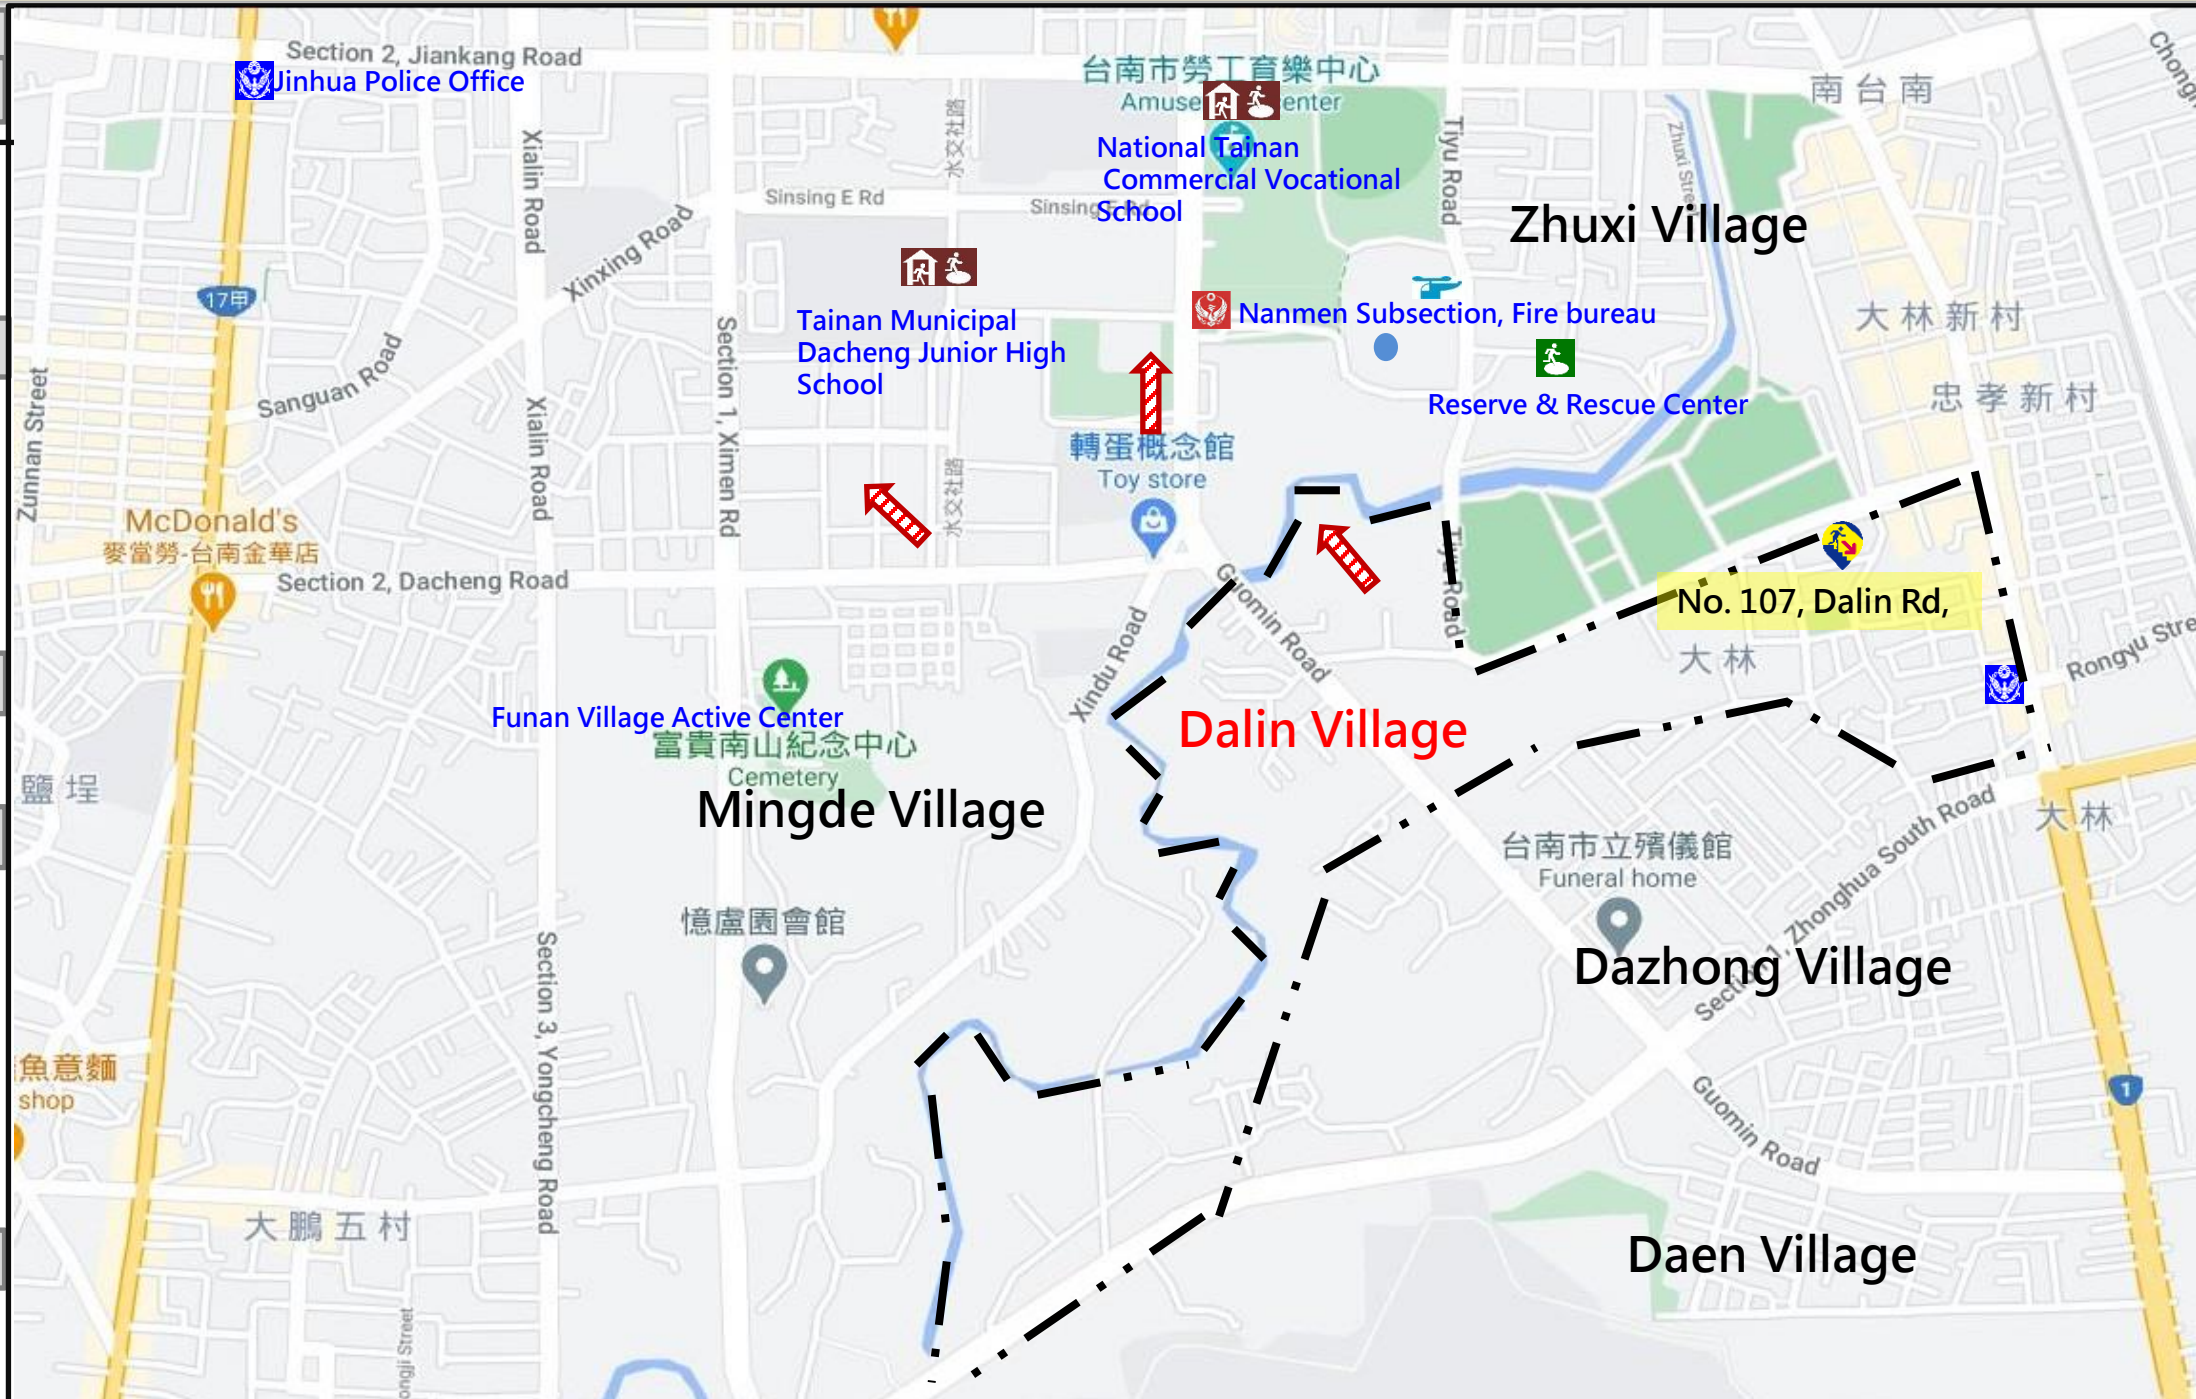

Emergency Evacuation Map of Dalin Village, South District, Tainan City

Information Table

The Map of Administrative District

Notification Unit

- Tainan Emergency Operation Center
  MinZhi Tel :06-6569119
  YongHua Tel :06-2989119
- Tainan Emergency Operation Center
  Tel : 06-2910126#123、286
- Fire Bureau Tel :119
- Police Department Tel :110
- Citizen Helpline :1999

Emergency Contact person

Chief of Dalin Village: LIU, XIANG-MING
Tel : 2157314
Phone Number : 0937495959

Emergency Information website

- National Fire Agency, Ministry Of The Interior
  <http://www.nfa.gov.tw>
- Tainan City Government Fire Bureau
  <http://119.tainan.gov.tw/>
- South District Office Tainan City
  <http://www.tnsouth.gov.tw>
- Tainan City Government Disaster Posting Website
  <http://disaster.tainan.gov.tw>
- Tainan City Antiaircraft Evacuation Area
  <https://reurl.cc/4yNbOX>

Refuge Principle

- **Flood** : Take refuge in higher place. When in lower place, go to the Emergency Shelter.
- **Earthquake** : go to broad space or parks.
- **Tsunami** : Take refuge in higher place.

Emergency Shelter

1. National Tainan Commercial Vocational School
   Address: No.327, Jiankang Rd. Sec.1
   Tel: 06-2617123
2. Tainan Municipal Dacheng Junior High School
   Address: No306, Ximen Rd. Sec.1
   Tel: 06-2630011

Made in Jan, 2024, Tainan City Government

	Road	Sign		Facilities			
Legend	Provincial Highway	Evacuation Route	barrier-free-equipment	Multi-function Shelter in Buildings	Fire Station	Supplies Reserve place	Communication Equipment Place
	Provincial Highway	Apply to Earthquake	Temple	Multi-function Shelter in Open Space	Police Station	Draw-off Point	Vehicle and people Transfer Post
	Administrative District Line	Apply to Typhoon & Flood	Elementary School	Earthquake Shelter in Open Space	Hospital	Helicopter Pad	Garbage Assembly Area
	Vil. Dividing Line	Apply to Tsunami	Landmark	Inundation Detector Sensor	Disabled welfare organization	Emergency Operation Center	Sand Bag Placing Location
		Apply to Mudslides		Air Defense Shelter	Senior Welfare Organization	Rescuing Equipment Place