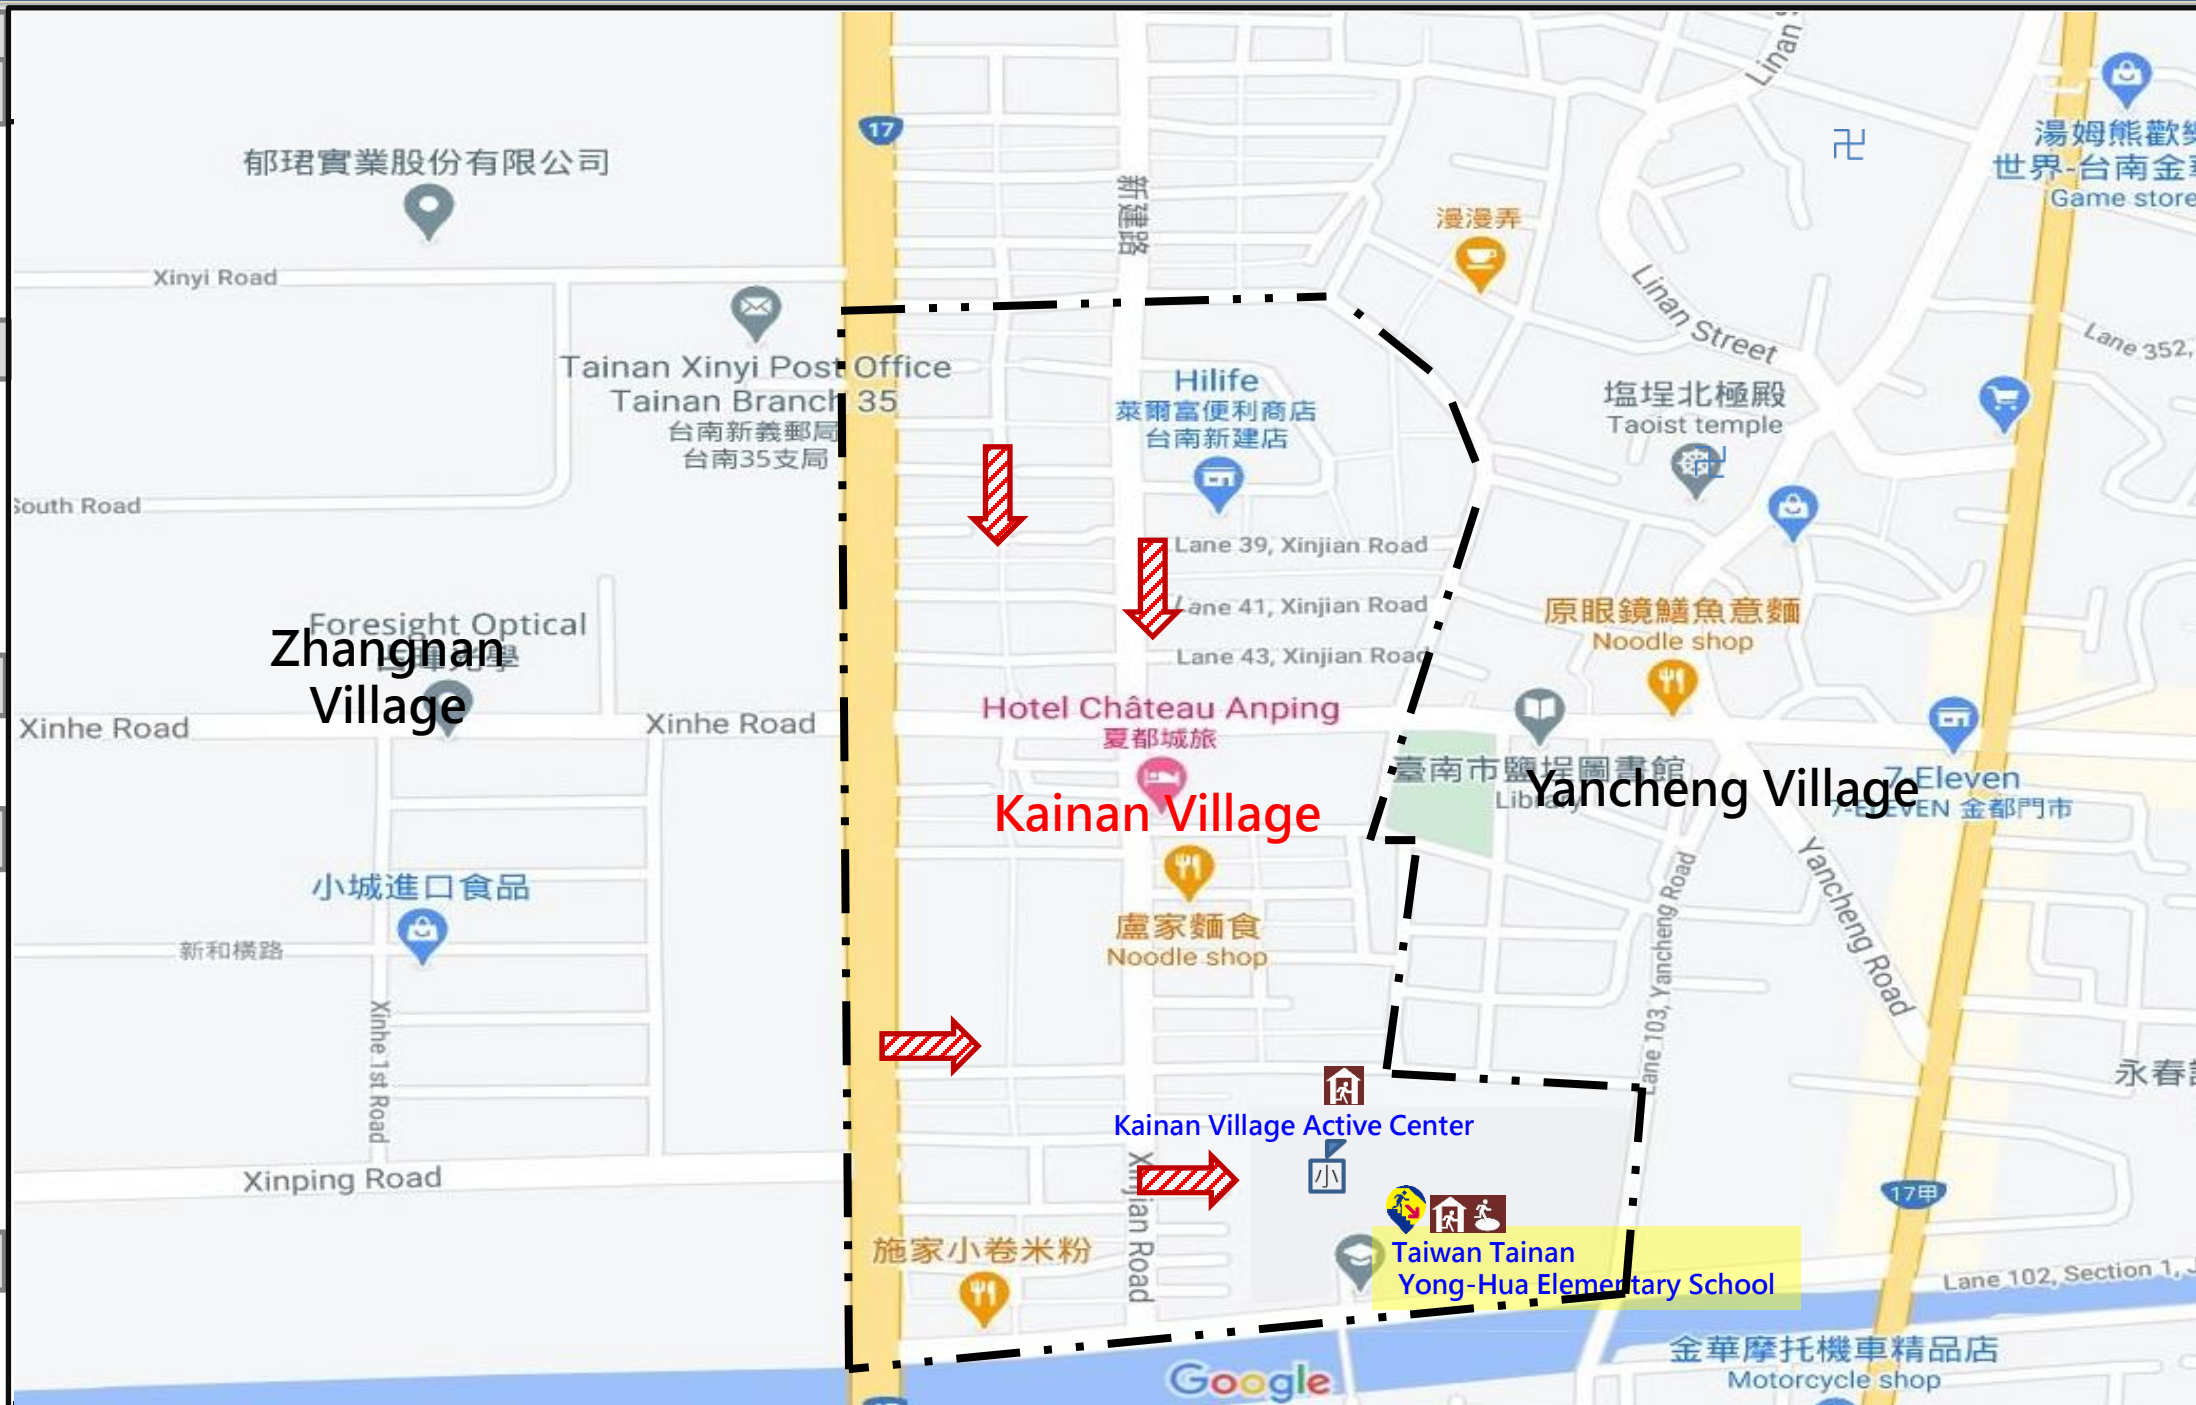

Emergency Shelter

1. Taiwan Tainan Yong-Hua Elementary School
Address: No. 17, Lane2, Zhonghuaxi Rd. Sec. 1
Tel: 06-2641457

2. Kainan Village Active Center
Address: No. 48, Xinjian Rd.
Tel: 0936387065

Made in Jan, 2024, Tainan City Government