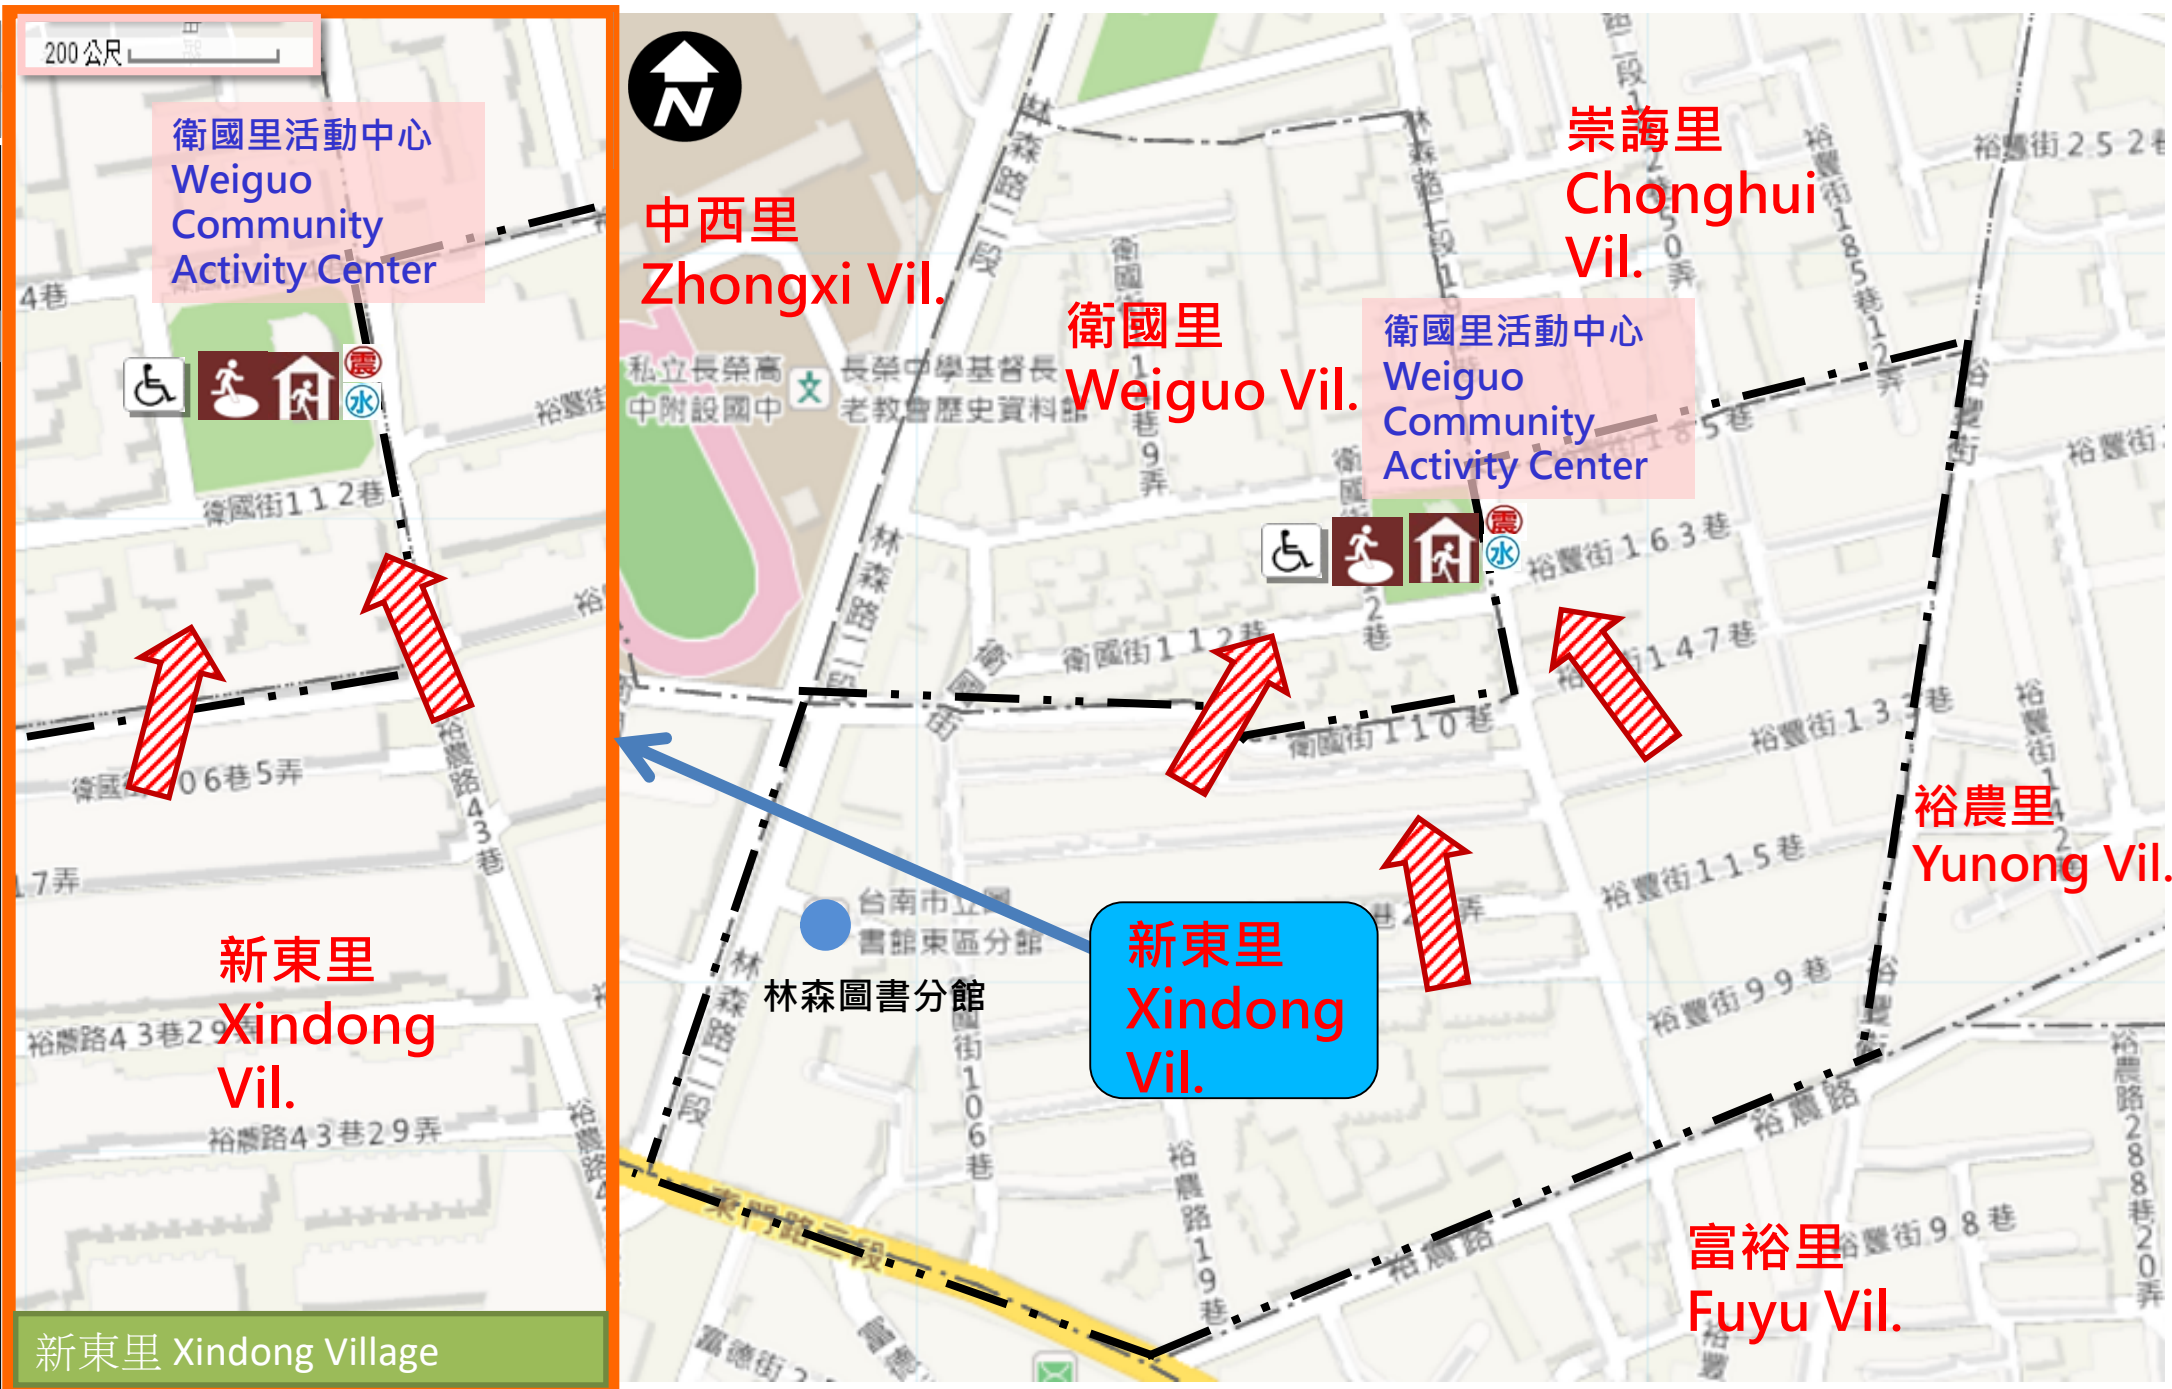

避難原則

Knowledge of Disaster Prevention

- 【水災/Flood】就地避難或垂直避難: 低窪地區前往避難處所。Defense-in-place or vertical rescue. People living in low-lying region should take shelter.
- 【地震/Earthquake】前往開放空間或公園避難。Go to open area or park for refuge.

避難收容處所 Shelter

- 1. 衛國里活動中心
Weiguo Community Activity Center
地址: 衛國街114巷28號
電話: (06)2380867

臺南市東區區公所115年2月更新

新東里 Xindong Village

圖例	道路(Road)	標示(Sign)	設施(Facilities)				
	<ul style="list-style-type: none"> 1 省道 Provincial highway 182 市道 City highway 行政區域界線 里界線 Vil. dividing line 鄉(鎮、市、區)界 Townships(county-administration cities ,districts)dividing line 	<ul style="list-style-type: none"> 疏散避難方向 Evacuation Route 適用地震災害 Apply to Earthquake 適用水災災害 Apply to Flood 適用海嘯災害 Apply to Tsunami 適用土石流災害 Apply to Mudslides 	<ul style="list-style-type: none"> 室內避難收容處所 Indoor Shelter 室外避難收容處所 Outdoor Shelter 複合型室內避難收容處所 Multi-function indoor Shelter 複合型室外避難收容處所 Multi-function outdoor Shelter 備有無障礙設施 barrier-free-equipment 	<ul style="list-style-type: none"> 消防單位 Fire Station 警察單位 Police Station 醫療院所 Hospital 身心障礙福利機構 Disabled Welfare Institution 老人福利機構 Senior Welfare Organization 	<ul style="list-style-type: none"> 物資儲備點 Supplies Reserve Location 直升機起降點 Helicopter Pad 通訊設備放置點 Communication Equipment Location 指揮中心 Emergency Operation Center 救援器材放置點 Rescuing Equipment Location 	<ul style="list-style-type: none"> 國小 Elementary School 國中 Junior high school 廟宇 Temple 地標 Landmark 無障礙電梯 Accessible Elevator 	<ul style="list-style-type: none"> 取水點 draw-off point 人車轉運集結點 Vehicle and people's transfer post 垃圾集結點 Garbage assembly area 砂包放置點位 Sand bag placing location 公務部門 Official Department