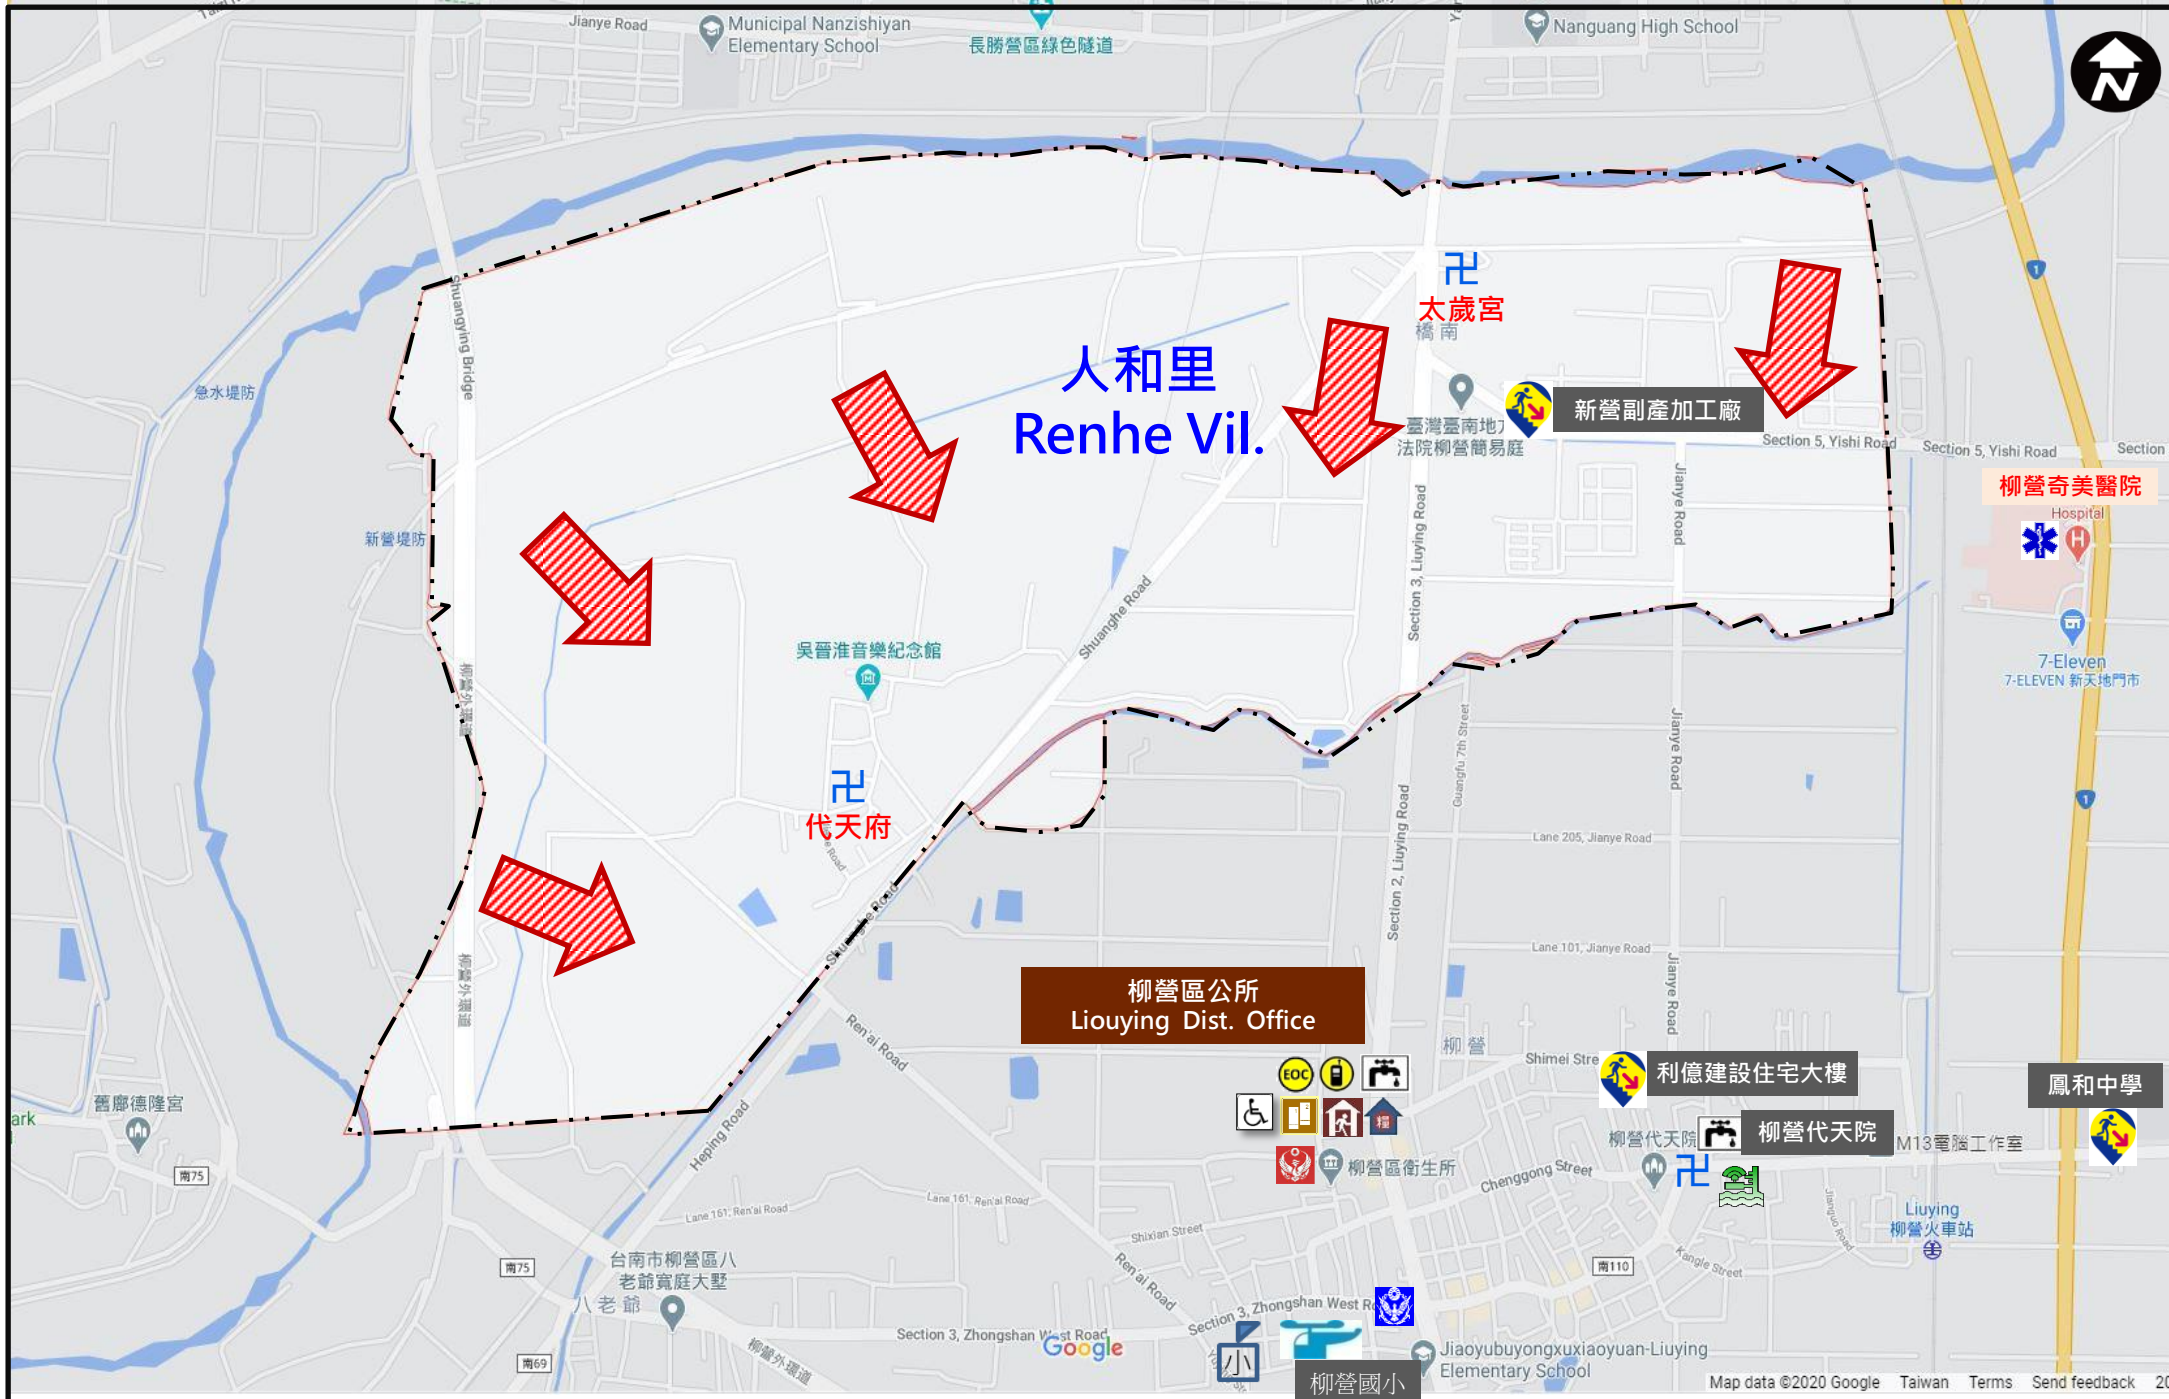

臺南市柳營區人和里防災地圖

Disaster Evacuation Map of Renhe Vil., Liouying Dist., Tainan City

防災資訊表 Information Table

行政區位圖

The Map of Administrative District

災情通報單位 Notification Unit

- 臺南市災害應變中心
  民治專線:06-6569119
  永華專線:06-2989119
- 柳營區災害應變中心
  電話:06-6221245
- 消防局報案電話:119
- 警察局報案電話:110
- 市民服務熱線:1999

緊急聯絡人

Emergent Contact Person

里長 施明朝(SHI MING CHAO)
電話TEL:06-6225629
手機Mobile:0910-882349

防災資訊網站

Website of Disaster Prevention

- 內政部消防署
  <http://www.nfa.gov.tw>
- 臺南市政府消防局
  <http://119.tainan.gov.tw/>
- 臺南市政府柳營區公所(Liouying Dist. Office, Tainan City)
  <http://www.liouying.gov.tw/>
- 臺南市政府災害應變告示網
  <http://disaster.tainan.gov.tw>

避難原則

Knowledge of Disaster Prevention

- 水災：就地避難或垂直避難；低窪地區前往避難收容處所
- 地震：前往開放空間或公園避難

避難收容處所 Shelter

- 1.柳營區公所(Liouying Dist. Office)
  地址：柳營路二段59號
  電話：(06) 6221245
- 2.柳營區圖書館(Liouying Township Library)
  地址：柳營路二段59號
  電話：(06) 6224023

道路 Roads	標示 Sign	設施 Facilities
17 省道	疏散避難方向	地震室內避難收容處所
25 區道	適用地震災害	地震室外避難收容處所
行政區域界線	適用風、水災災害	風、水災避難收容處所
區界線	適用海嘯災害	海嘯避難收容處所
里界線	適用土石流災害	複合型避難收容處所
	備有無障礙設施	消防單位
	廟宇	警察單位
	國小	醫療院所
	國中	指揮中心
	公務部門	直升機起降點
		物資儲備點
		取水點
		砂包放置點位
		垃圾集結點
		淹水感測器
		身心障礙福利機構
		老人福利機構
		通訊設備放置點
		人車轉運集結點
		防空疏散避難設施

臺南市政府113年01月修訂